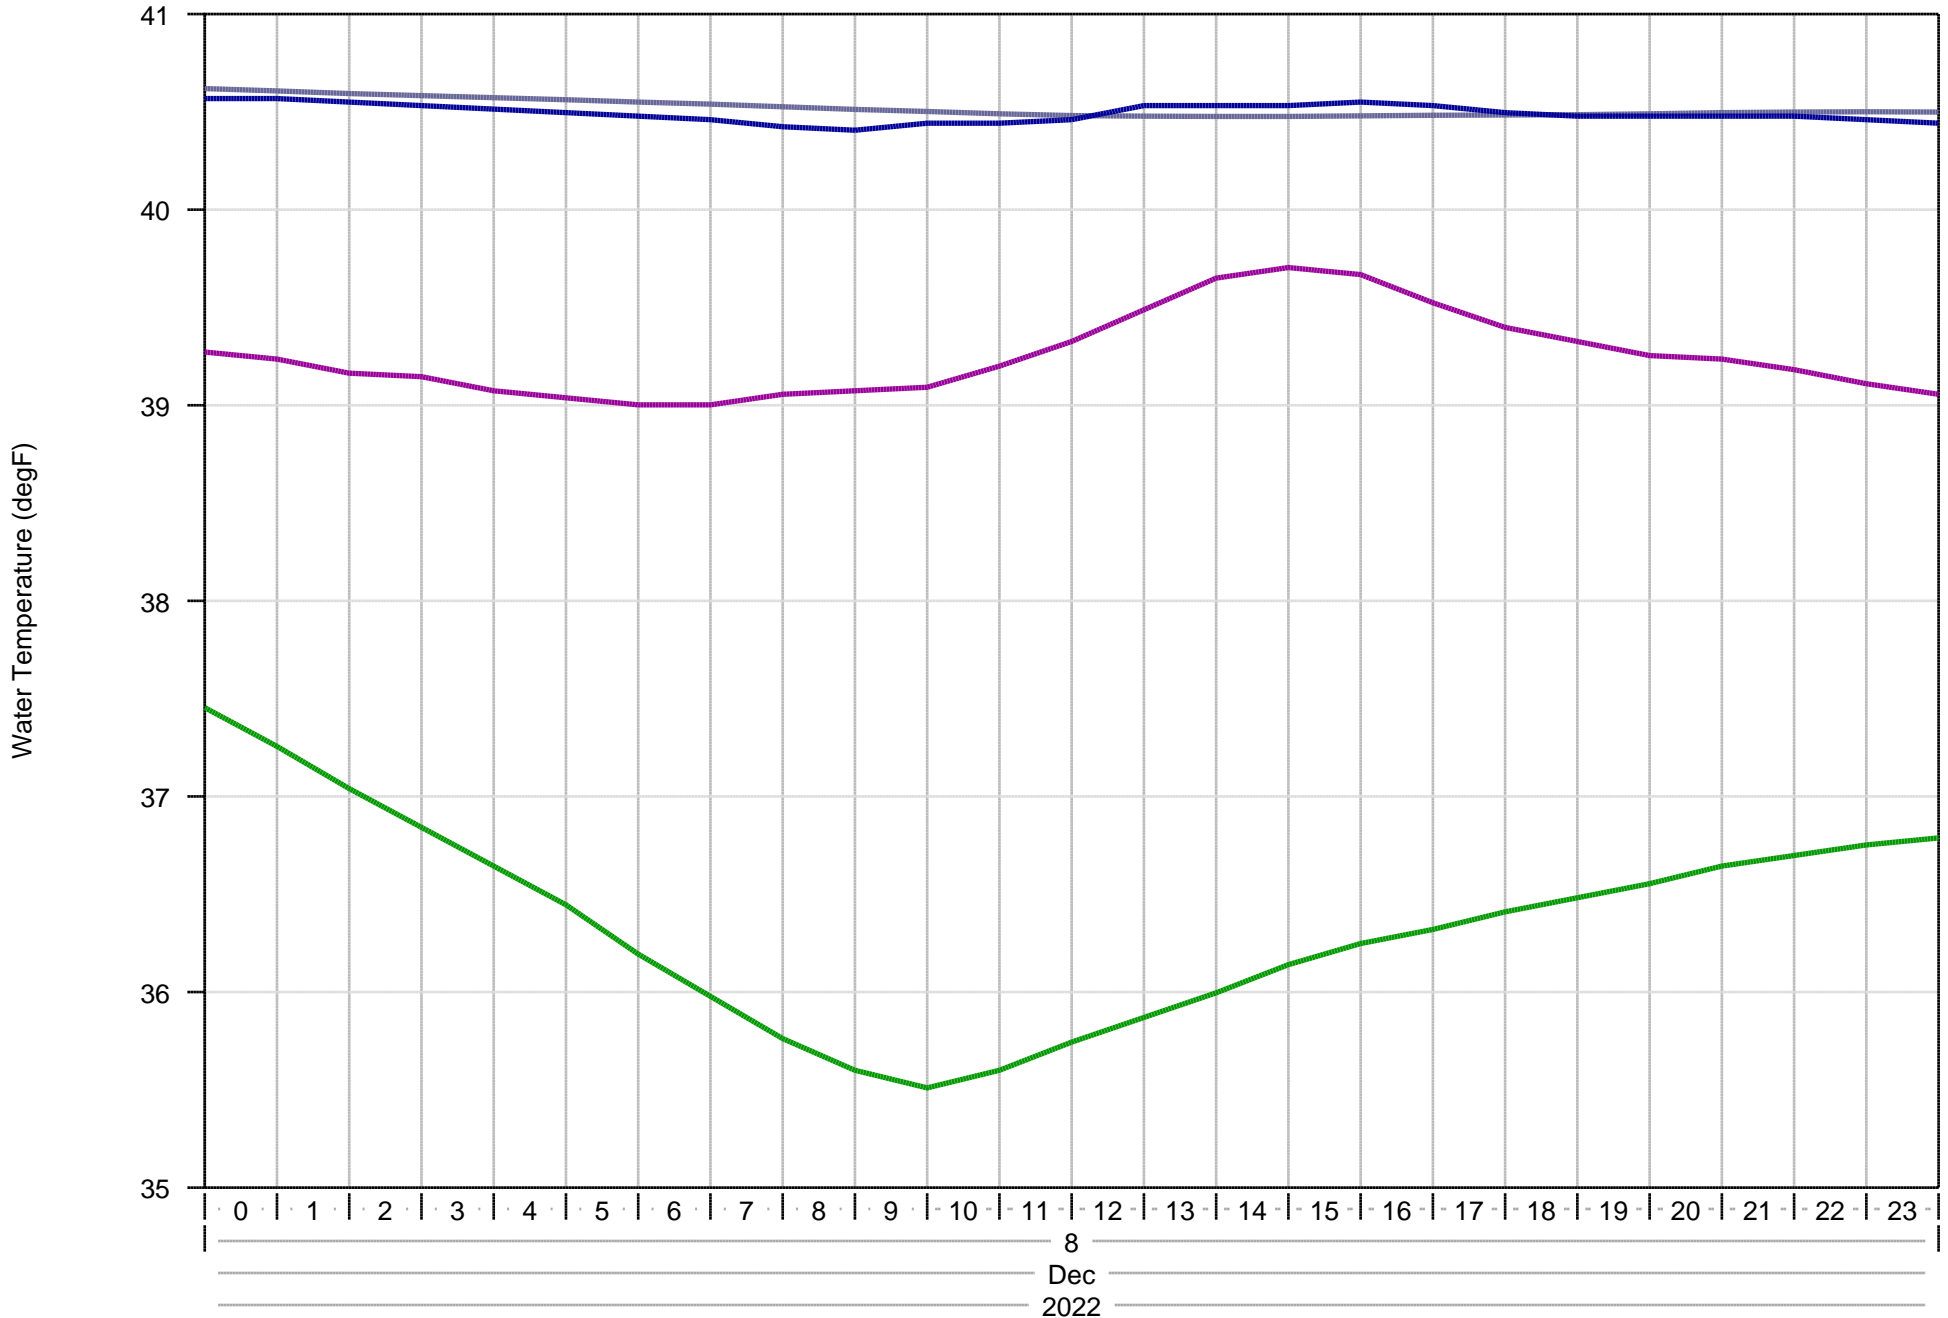

# Snake and Clearwater Rivers Water Temperatures - 15 days

- ANQW: Snake River near Anatone
- ORFI: Clearwater River at Orofino
- LEWI: Clearwater River at Lewiston
- Lower Granite Tailwater
- Lower Granite Tailwater (12hr average)

# Snake and Clearwater Rivers Water Temperatures - Today

- ANQW: Snake River near Anatone
- ORFI: Clearwater River at Orofino
- LEWI: Clearwater River at Lewiston
- Lower Granite Tailwater
- Lower Granite Tailwater (12hr average)

# Snake and Clearwater Rivers Water Temperatures - Yesterday

- ANQW: Snake River near Anatone
- ORFI: Clearwater River at Orofino
- LEWI: Clearwater River at Lewiston
- Lower Granite Tailwater
- Lower Granite Tailwater (12hr average)

# Snake and Clearwater Rivers Water Temperatures - Two Days Ago

- ANQW: Snake River near Anatone
- ORFI: Clearwater River at Orofino
- LEWI: Clearwater River at Lewiston
- Lower Granite Tailwater
- Lower Granite Tailwater (12hr average)