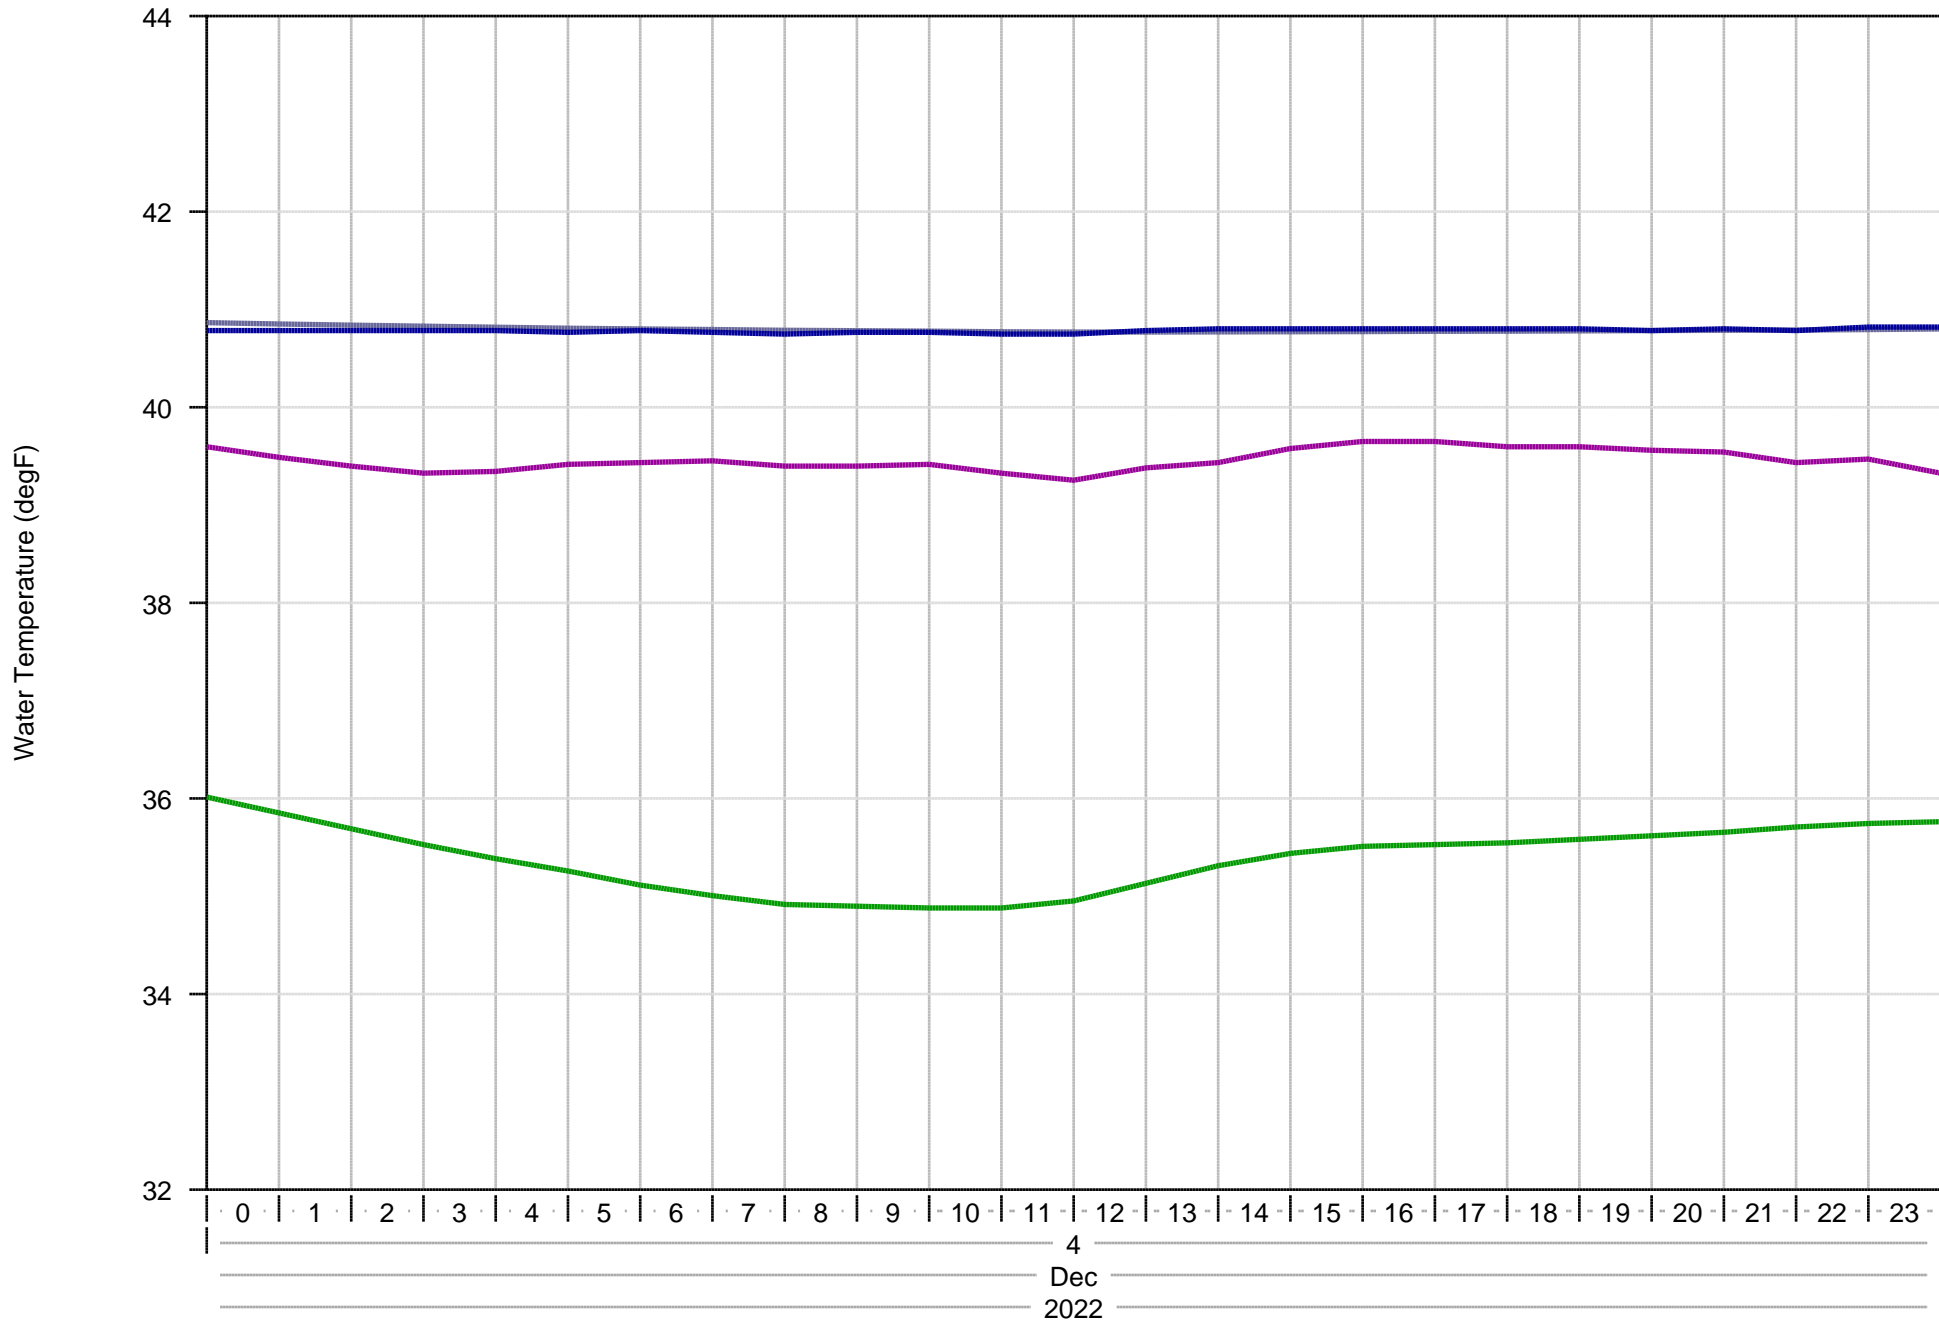

# Snake and Clearwater Rivers Water Temperatures - Two Days Ago

- ANQW: Snake River near Anatone
- ORFI: Clearwater River at Orofino
- LEWI: Clearwater River at Lewiston
- Lower Granite Tailwater
- Lower Granite Tailwater (12hr average)

# Snake and Clearwater Rivers Water Temperatures - Three Days Ago

- ANQW: Snake River near Anatone
- ORFI: Clearwater River at Orofino
- LEWI: Clearwater River at Lewiston
- Lower Granite Tailwater
- Lower Granite Tailwater (12hr average)

# Snake and Clearwater Rivers Water Temperatures - Four Days Ago

- ANQW: Snake River near Anatone
- ORFI: Clearwater River at Orofino
- LEWI: Clearwater River at Lewiston
- Lower Granite Tailwater
- Lower Granite Tailwater (12hr average)

# Snake and Clearwater Rivers Water Temperatures - Five Days Ago

- ANQW: Snake River near Anatone
- ORFI: Clearwater River at Orofino
- LEWI: Clearwater River at Lewiston
- Lower Granite Tailwater
- Lower Granite Tailwater (12hr average)