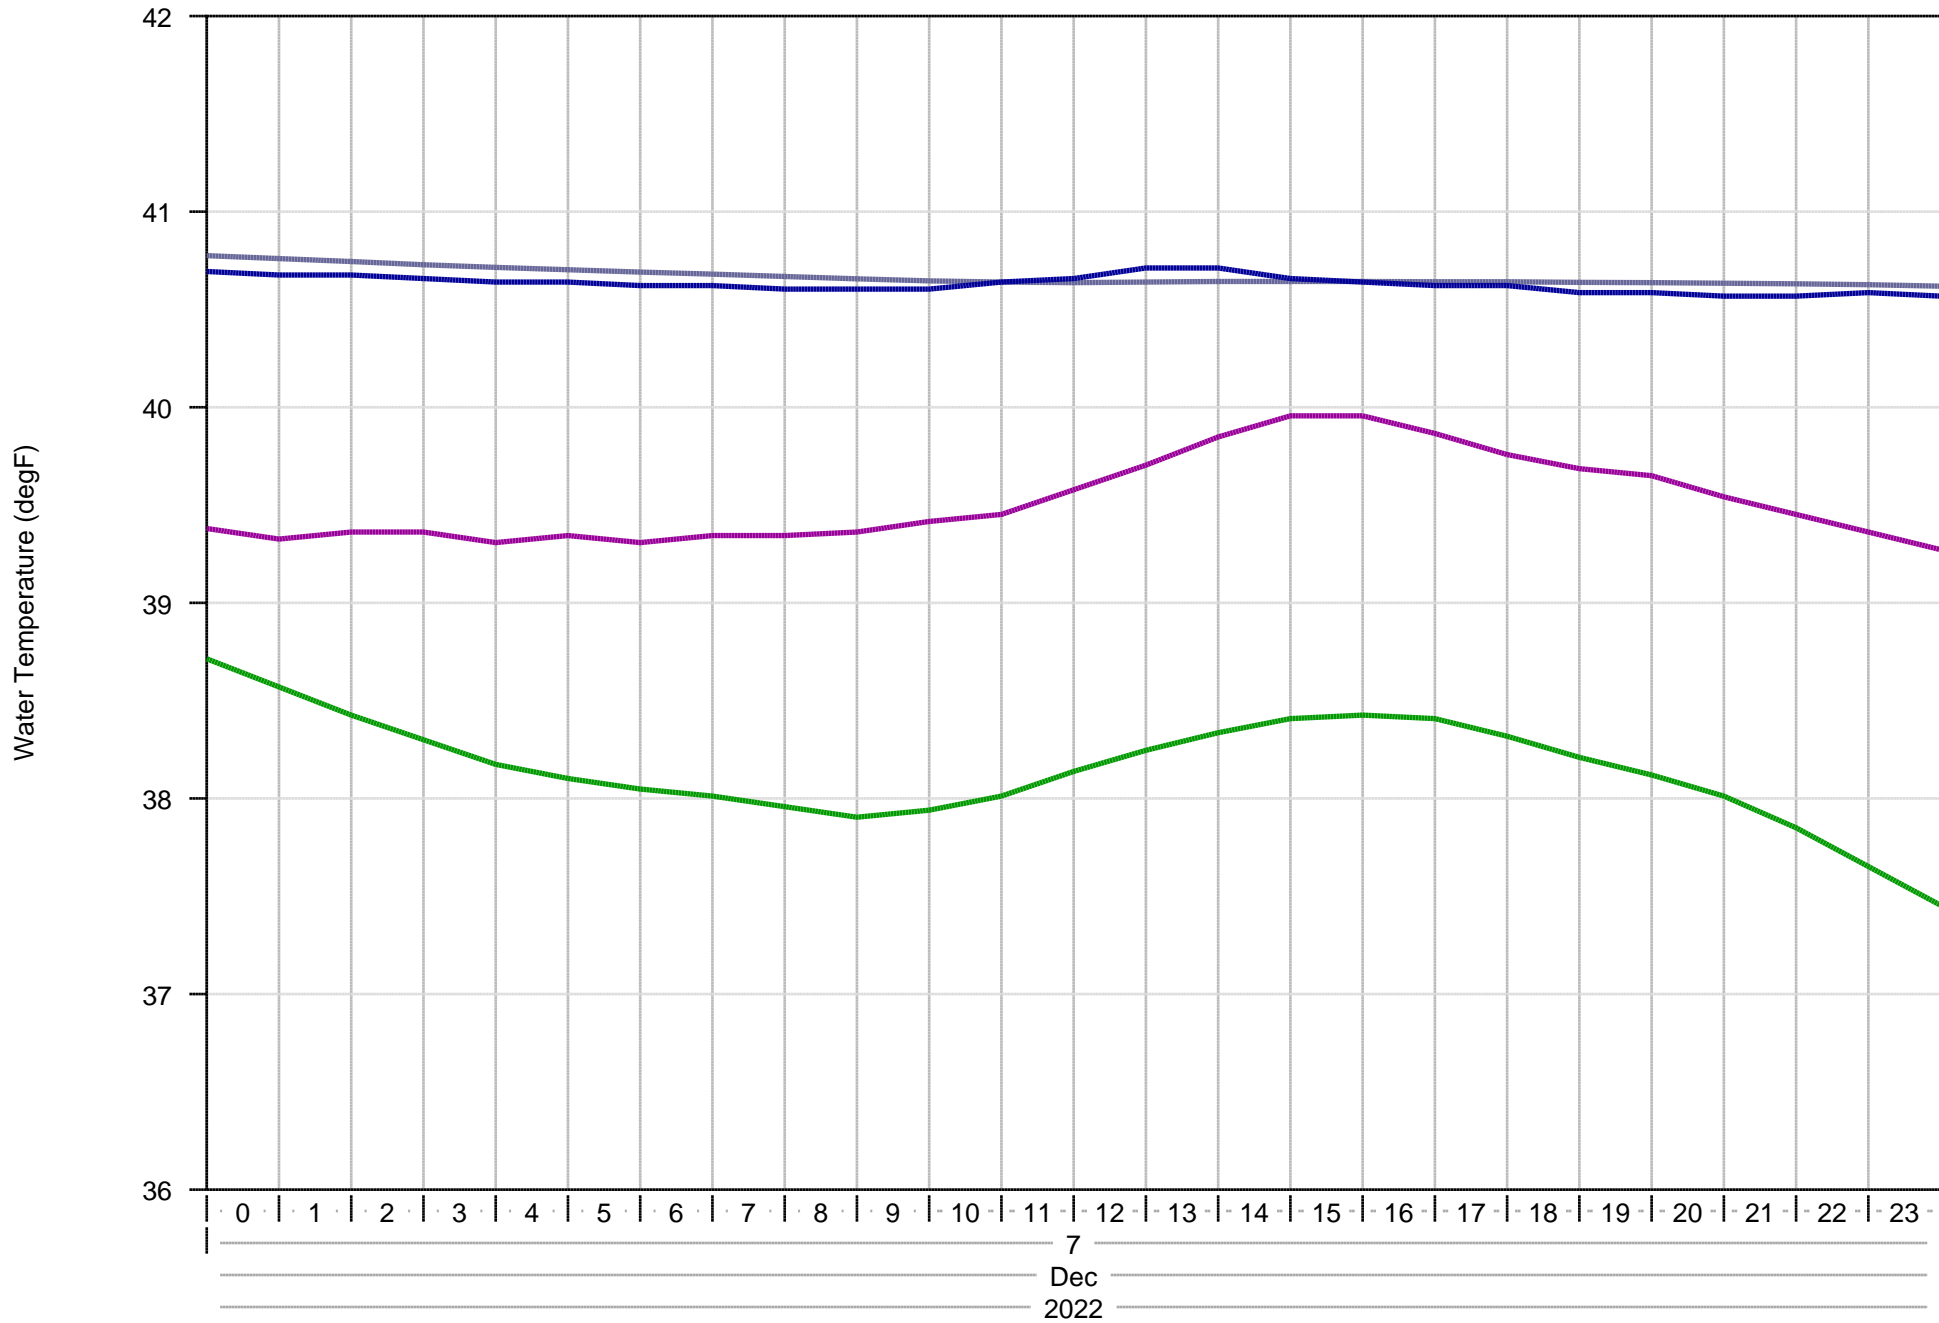

# Snake and Clearwater Rivers Water Temperatures - 15 days

- ANQW: Snake River near Anatone
- ORFI: Clearwater River at Orofino
- LEWI: Clearwater River at Lewiston
- Lower Granite Tailwater
- Lower Granite Tailwater (12hr average)

# Snake and Clearwater Rivers Water Temperatures - Today

- ANQW: Snake River near Anatone
- ORFI: Clearwater River at Orofino
- LEWI: Clearwater River at Lewiston
- Lower Granite Tailwater
- Lower Granite Tailwater (12hr average)

# Snake and Clearwater Rivers Water Temperatures - Yesterday

- ANQW: Snake River near Anatone
- ORFI: Clearwater River at Orofino
- LEWI: Clearwater River at Lewiston
- Lower Granite Tailwater
- Lower Granite Tailwater (12hr average)

# Snake and Clearwater Rivers Water Temperatures - Two Days Ago

- ANQW: Snake River near Anatone
- ORFI: Clearwater River at Orofino
- LEWI: Clearwater River at Lewiston
- Lower Granite Tailwater
- Lower Granite Tailwater (12hr average)