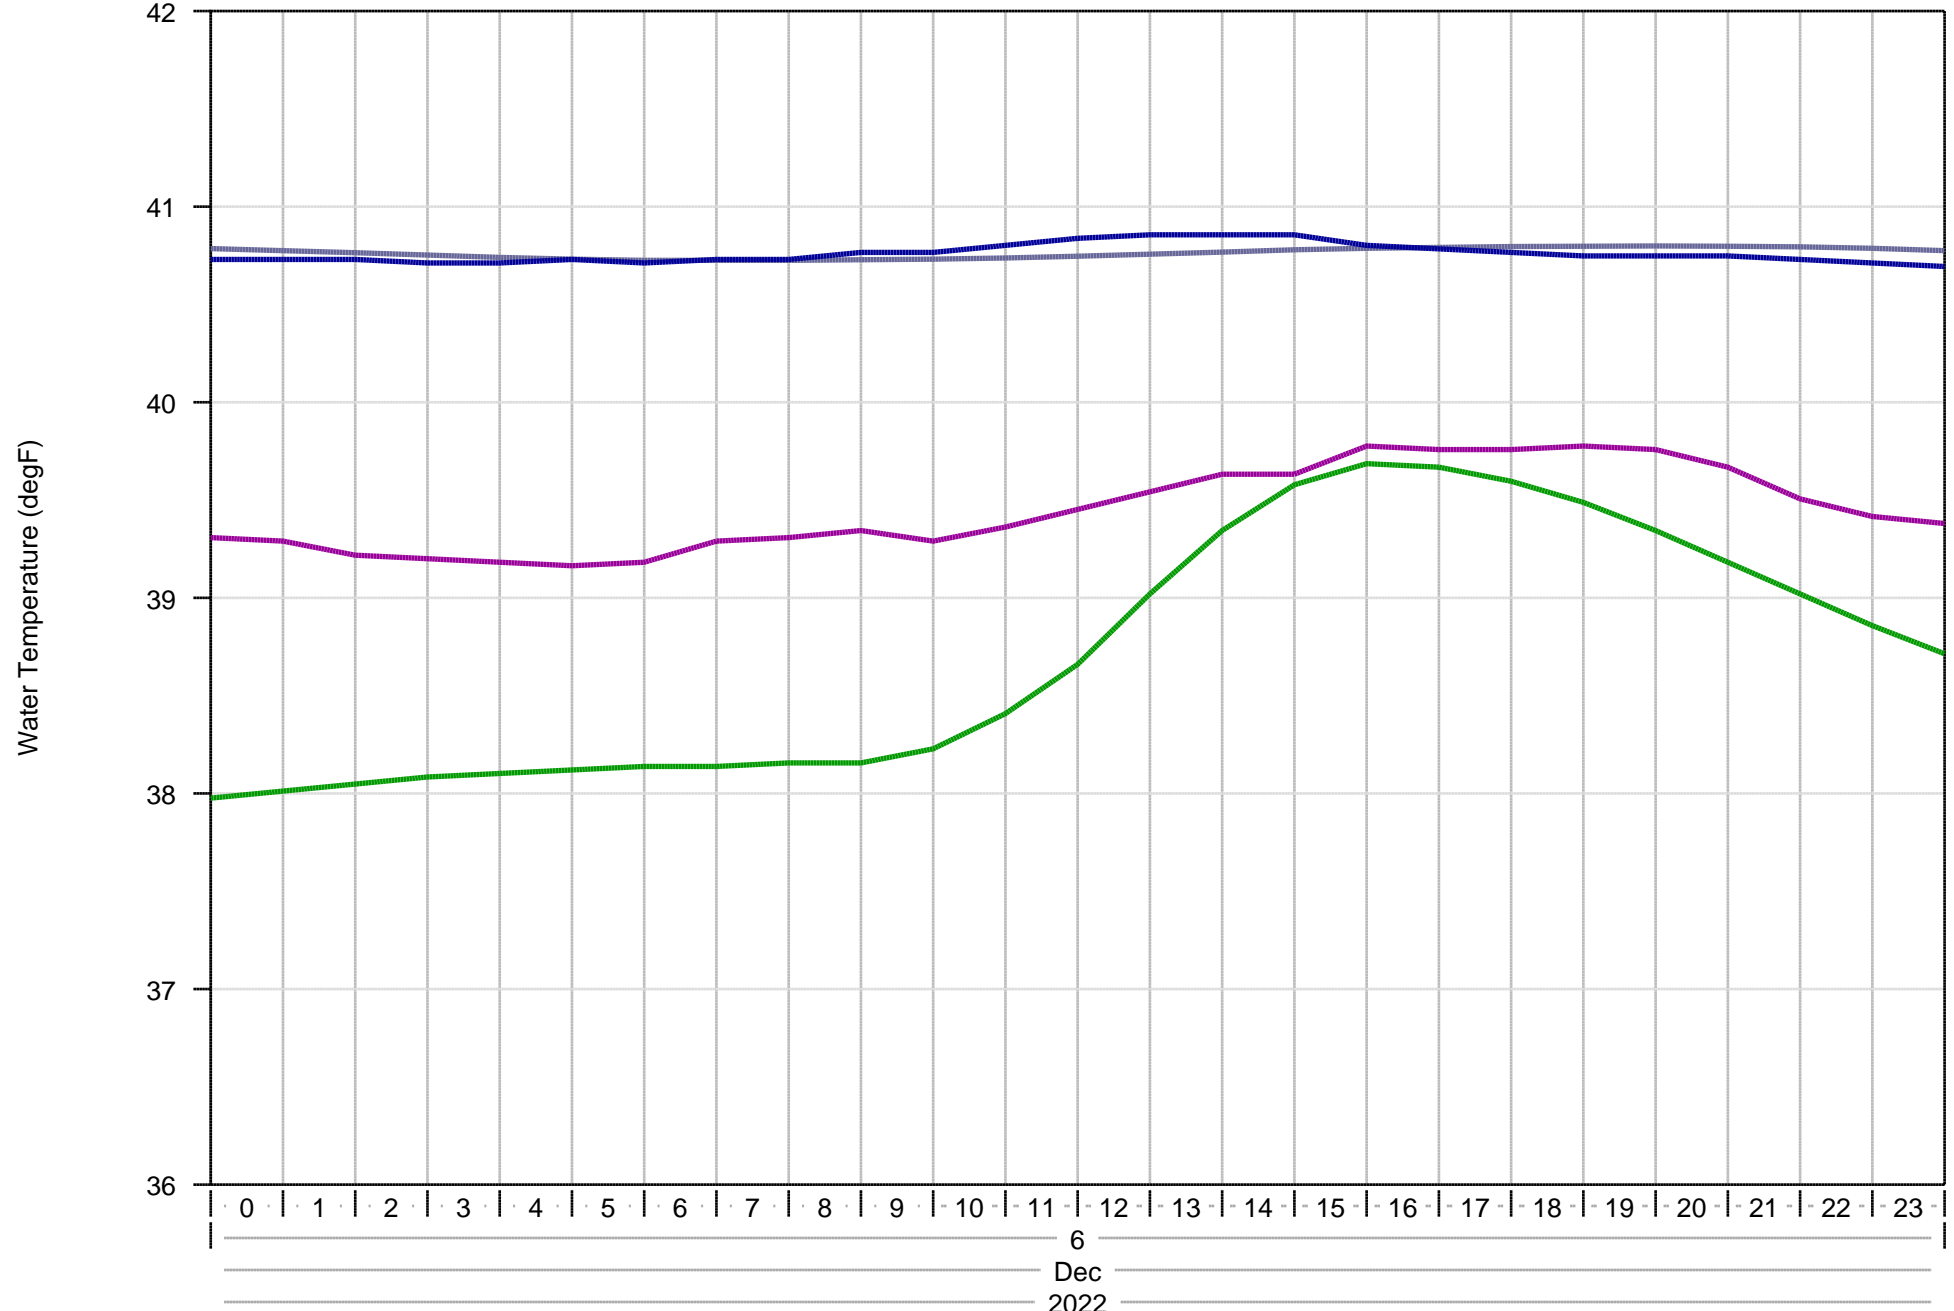

# Snake and Clearwater Rivers Water Temperatures - 15 days

- ANQW: Snake River near Anatone
- ORFI: Clearwater River at Orofino
- LEWI: Clearwater River at Lewiston
- Lower Granite Tailwater
- Lower Granite Tailwater (12hr average)

# Snake and Clearwater Rivers Water Temperatures - Yesterday

- ANQW: Snake River near Anatone
- ORFI: Clearwater River at Orofino
- LEWI: Clearwater River at Lewiston
- Lower Granite Tailwater
- Lower Granite Tailwater (12hr average)

# Snake and Clearwater Rivers Water Temperatures - Two Days Ago

- ANQW: Snake River near Anatone
- ORFI: Clearwater River at Orofino
- LEWI: Clearwater River at Lewiston
- Lower Granite Tailwater
- Lower Granite Tailwater (12hr average)

# Snake and Clearwater Rivers Water Temperatures - Three Days Ago

- ANQW: Snake River near Anatone
- ORFI: Clearwater River at Orofino
- LEWI: Clearwater River at Lewiston
- Lower Granite Tailwater
- Lower Granite Tailwater (12hr average)