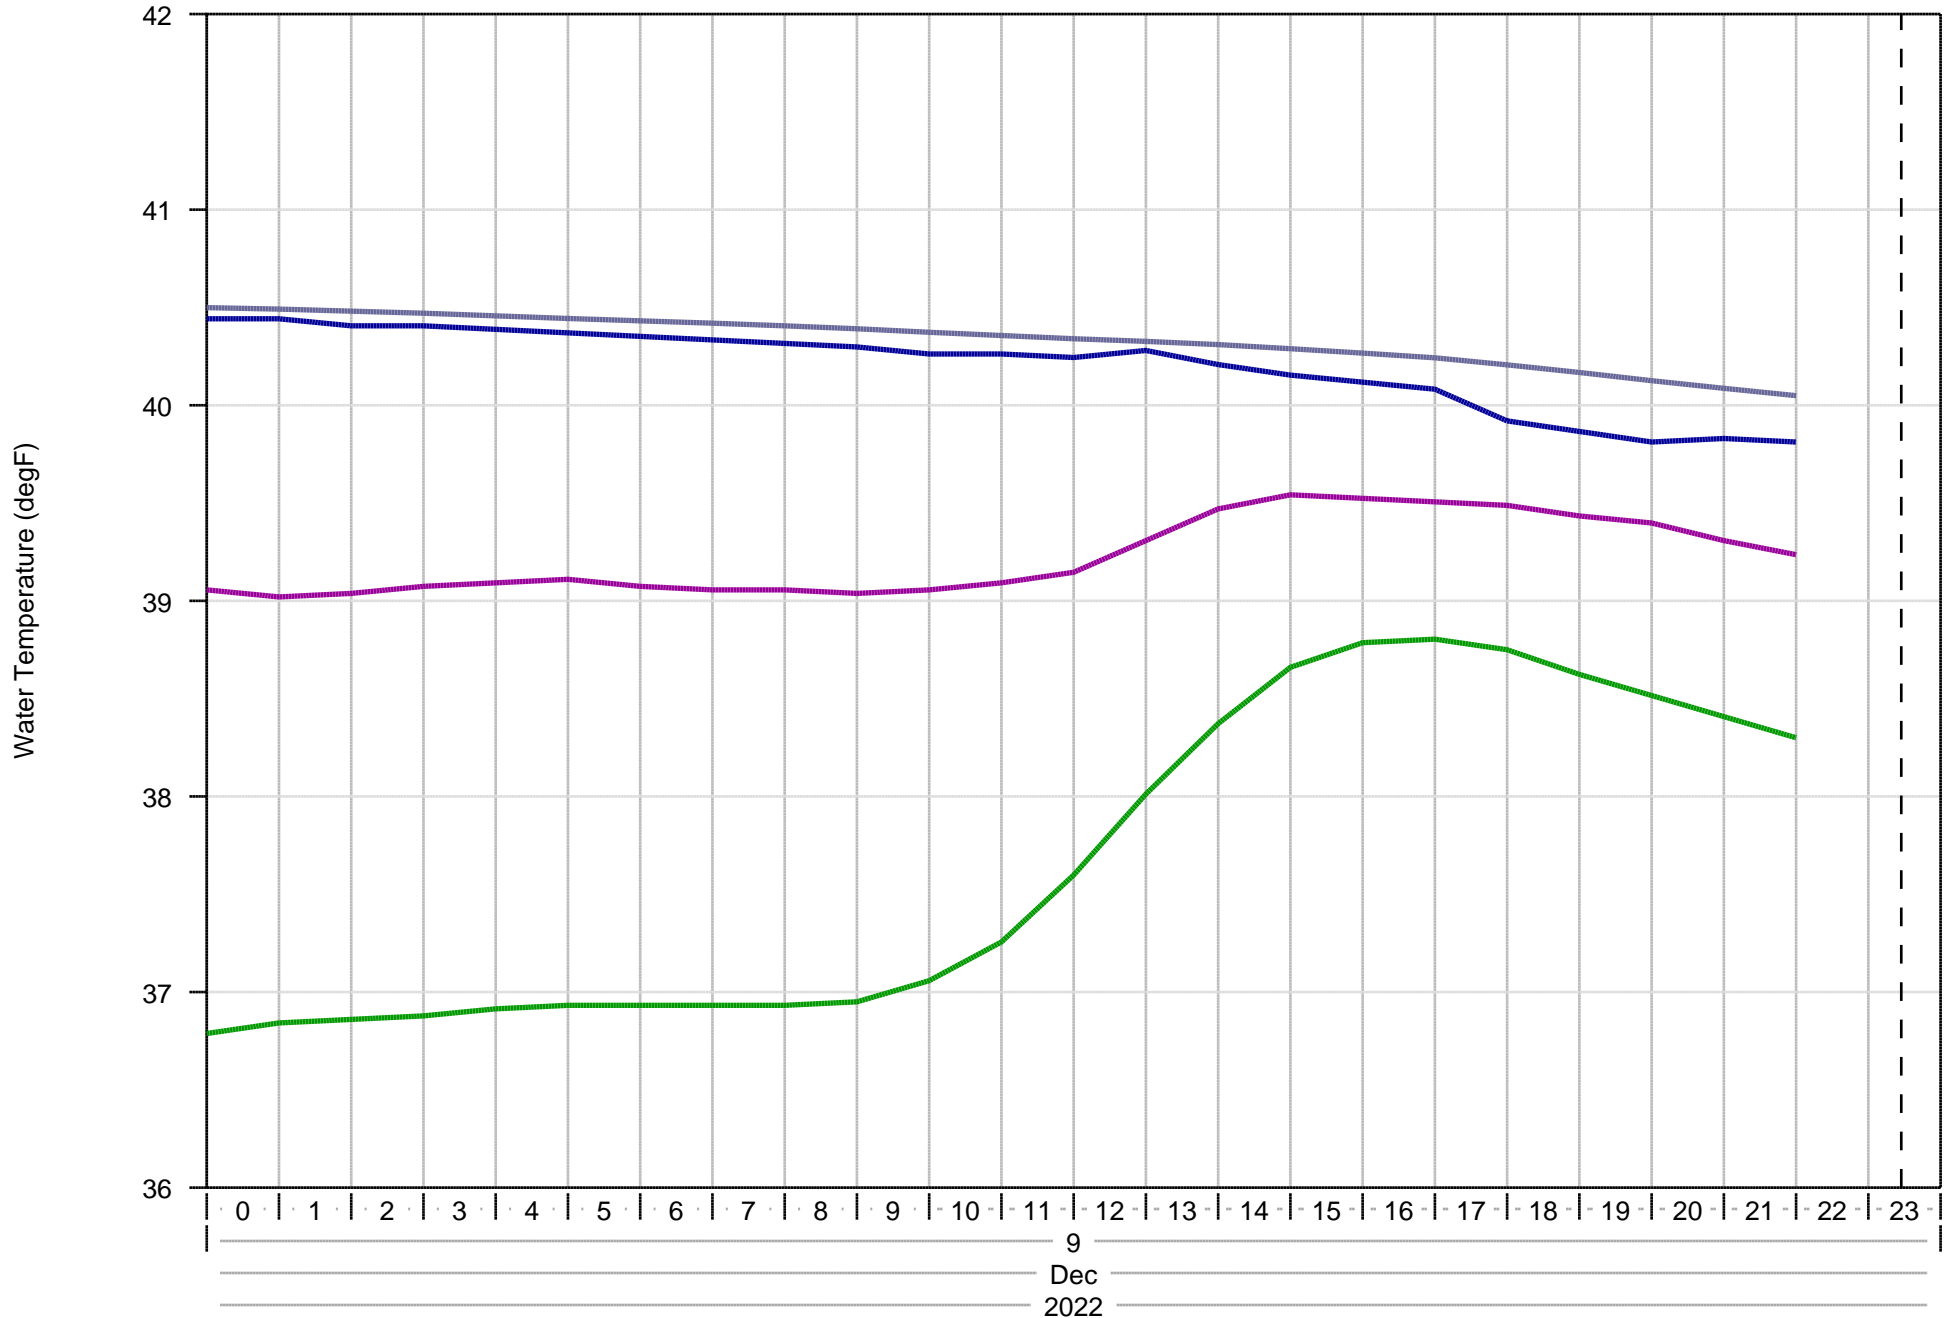

# Snake and Clearwater Rivers Water Temperatures - 15 days

- ANQW: Snake River near Anatone
- ORFI: Clearwater River at Orofino
- LEWI: Clearwater River at Lewiston
- Lower Granite Tailwater
- Lower Granite Tailwater (12hr average)

# Snake and Clearwater Rivers Water Temperatures - Today

- ANQW: Snake River near Anatone
- ORFI: Clearwater River at Orofino
- LEWI: Clearwater River at Lewiston
- Lower Granite Tailwater
- Lower Granite Tailwater (12hr average)

# Snake and Clearwater Rivers Water Temperatures - Yesterday

- ANQW: Snake River near Anatone
- ORFI: Clearwater River at Orofino
- LEWI: Clearwater River at Lewiston
- Lower Granite Tailwater
- Lower Granite Tailwater (12hr average)

# Snake and Clearwater Rivers Water Temperatures - Two Days Ago

- ANQW: Snake River near Anatone
- ORFI: Clearwater River at Orofino
- LEWI: Clearwater River at Lewiston
- Lower Granite Tailwater
- Lower Granite Tailwater (12hr average)