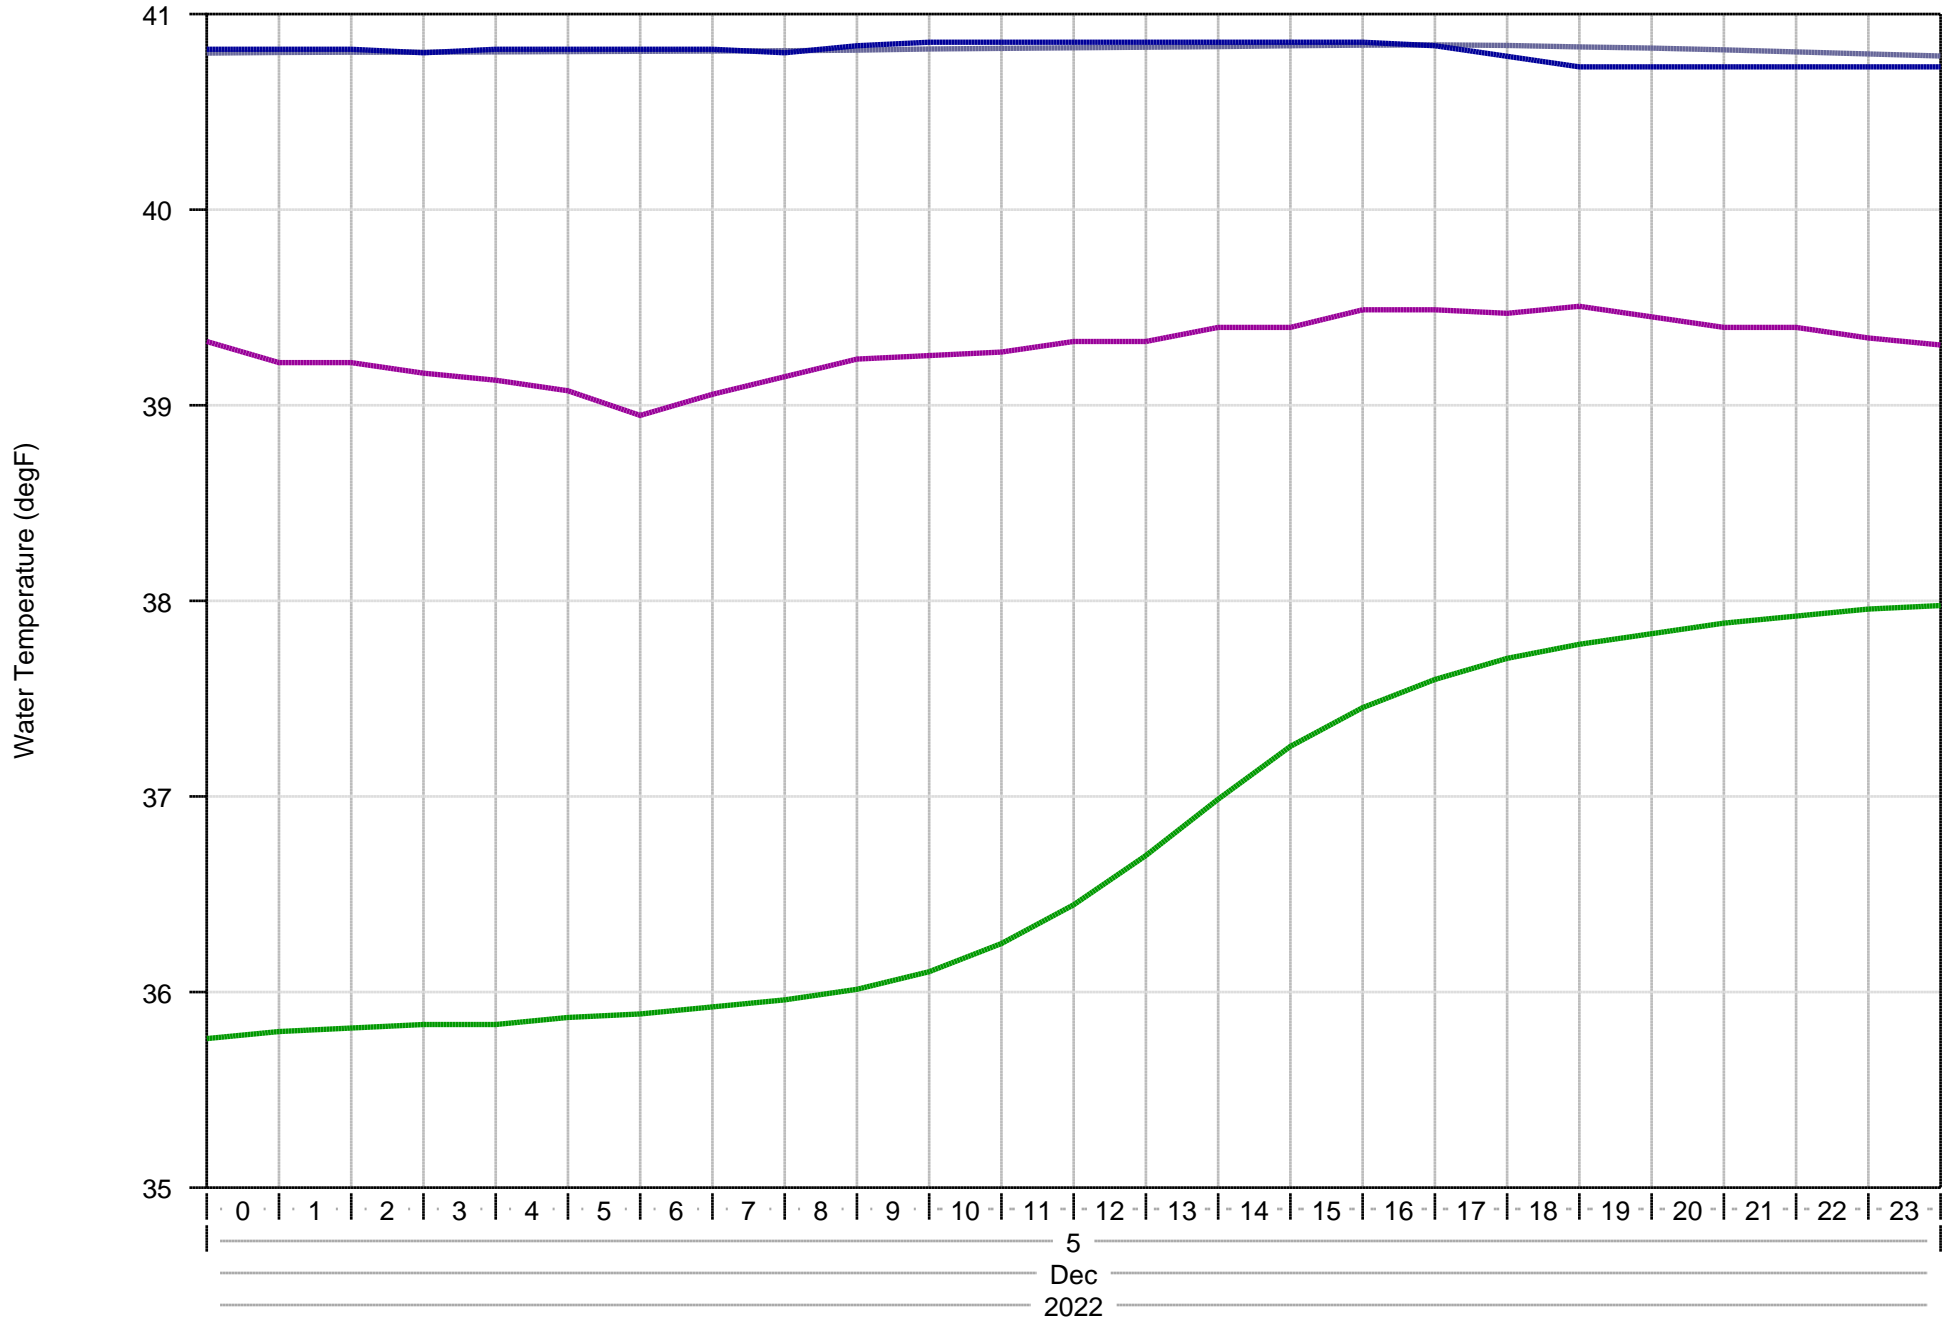

# Snake and Clearwater Rivers Water Temperatures - Yesterday

- ANQW: Snake River near Anatone
- ORFI: Clearwater River at Orofino
- LEWI: Clearwater River at Lewiston
- Lower Granite Tailwater
- Lower Granite Tailwater (12hr average)

# Snake and Clearwater Rivers Water Temperatures - Two Days Ago

- ANQW: Snake River near Anatone
- ORFI: Clearwater River at Orofino
- LEWI: Clearwater River at Lewiston
- Lower Granite Tailwater
- Lower Granite Tailwater (12hr average)

# Snake and Clearwater Rivers Water Temperatures - Three Days Ago

- ANQW: Snake River near Anatone
- ORFI: Clearwater River at Orofino
- LEWI: Clearwater River at Lewiston
- Lower Granite Tailwater
- Lower Granite Tailwater (12hr average)

# Snake and Clearwater Rivers Water Temperatures - Four Days Ago

- ANQW: Snake River near Anatone
- ORFI: Clearwater River at Orofino
- LEWI: Clearwater River at Lewiston
- Lower Granite Tailwater
- Lower Granite Tailwater (12hr average)