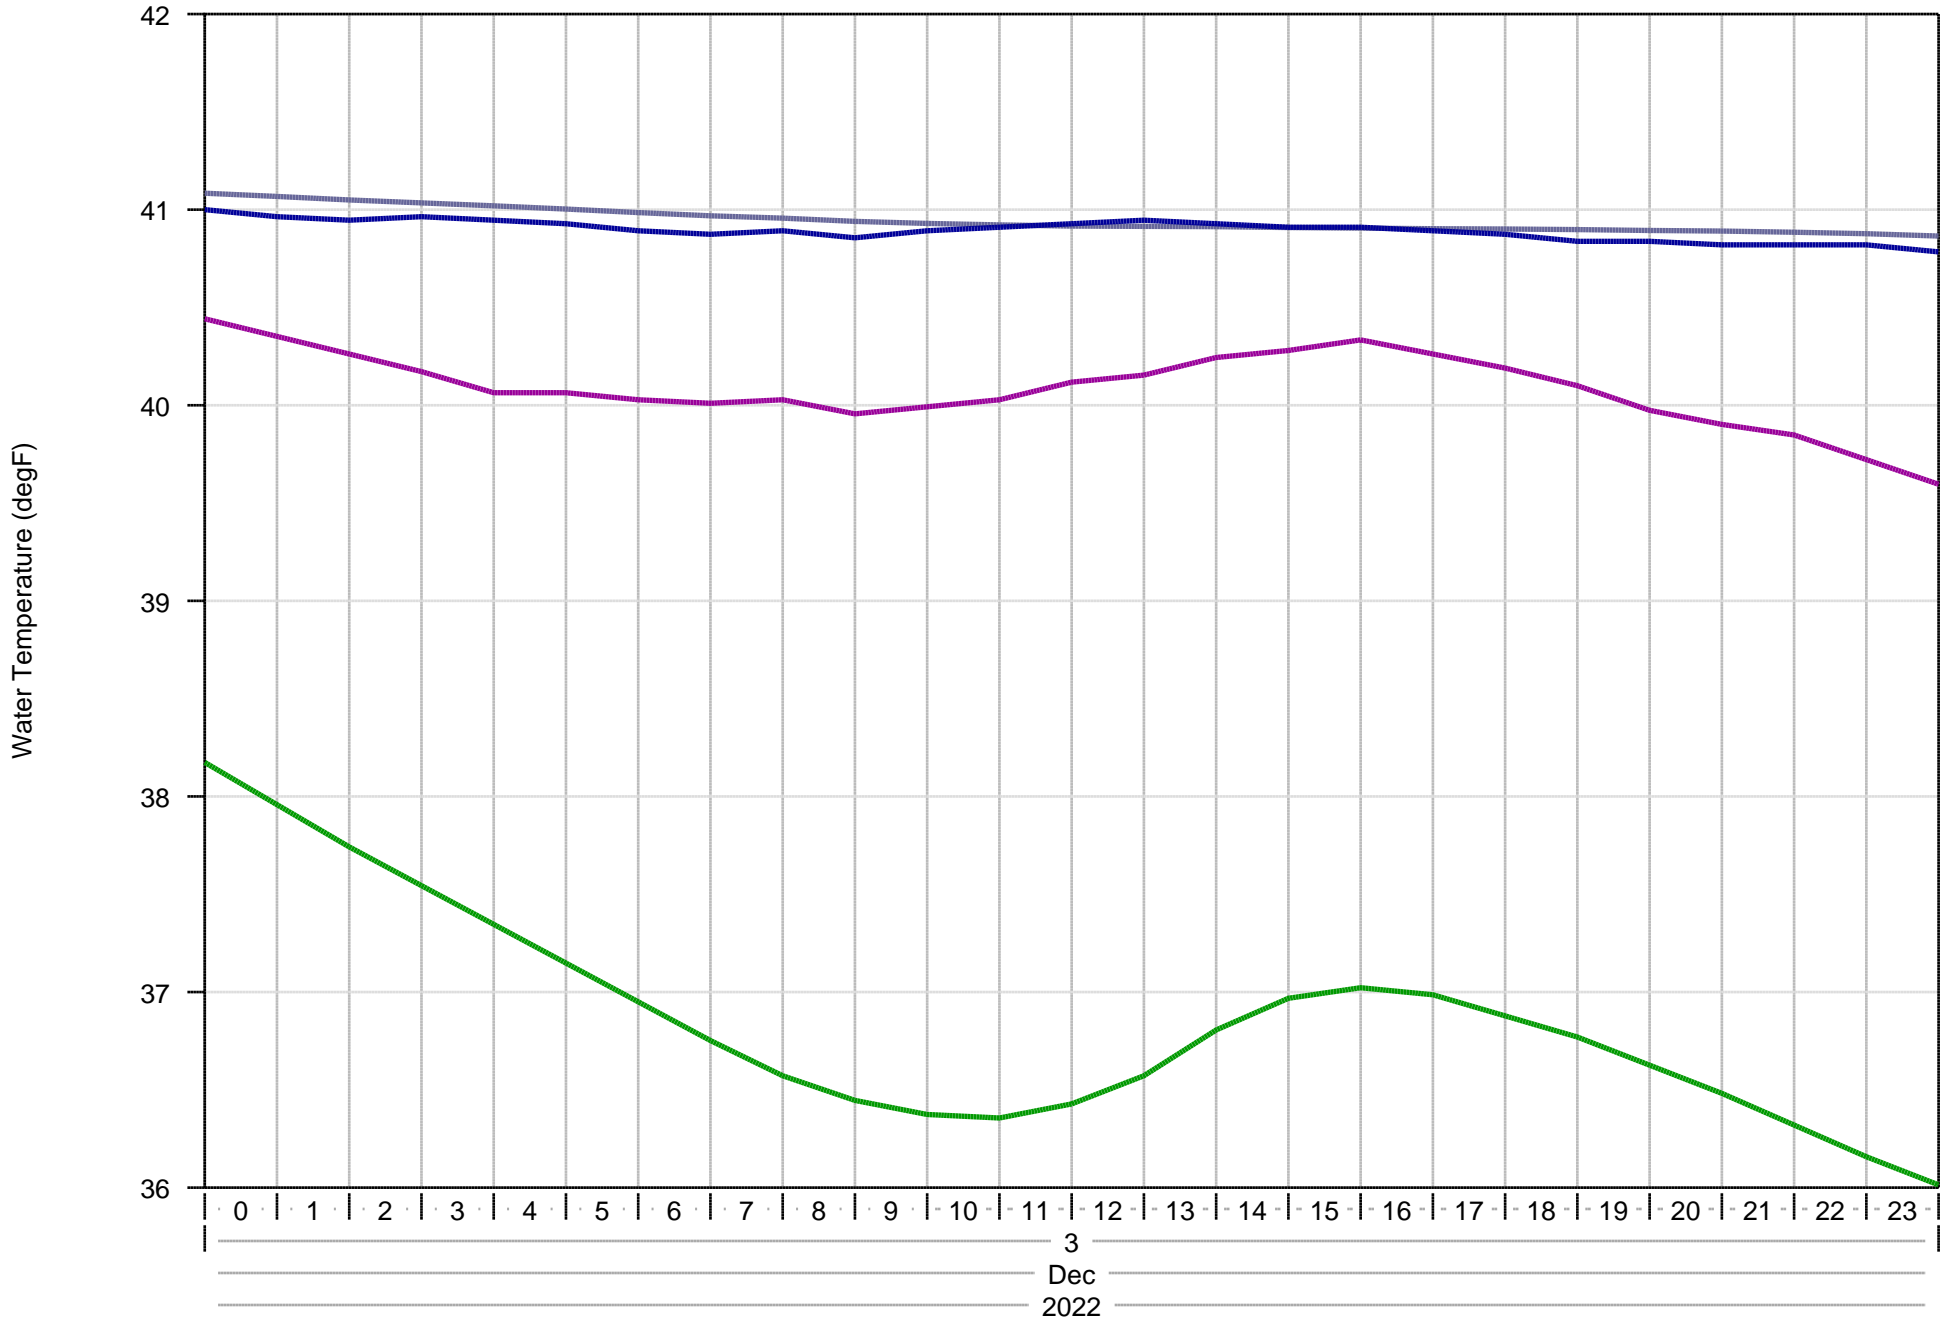

# Snake and Clearwater Rivers Water Temperatures - Three Days Ago

- ANQW: Snake River near Anatone
- ORFI: Clearwater River at Orofino
- LEWI: Clearwater River at Lewiston
- Lower Granite Tailwater
- Lower Granite Tailwater (12hr average)

# Snake and Clearwater Rivers Water Temperatures - Four Days Ago

- ANQW: Snake River near Anatone
- ORFI: Clearwater River at Orofino
- LEWI: Clearwater River at Lewiston
- Lower Granite Tailwater
- Lower Granite Tailwater (12hr average)

# Snake and Clearwater Rivers Water Temperatures - Five Days Ago

- ANQW: Snake River near Anatone
- ORFI: Clearwater River at Orofino
- LEWI: Clearwater River at Lewiston
- Lower Granite Tailwater
- Lower Granite Tailwater (12hr average)

# Snake and Clearwater Rivers Water Temperatures - Six Days Ago

- ANQW: Snake River near Anatone
- ORFI: Clearwater River at Orofino
- LEWI: Clearwater River at Lewiston
- Lower Granite Tailwater
- Lower Granite Tailwater (12hr average)