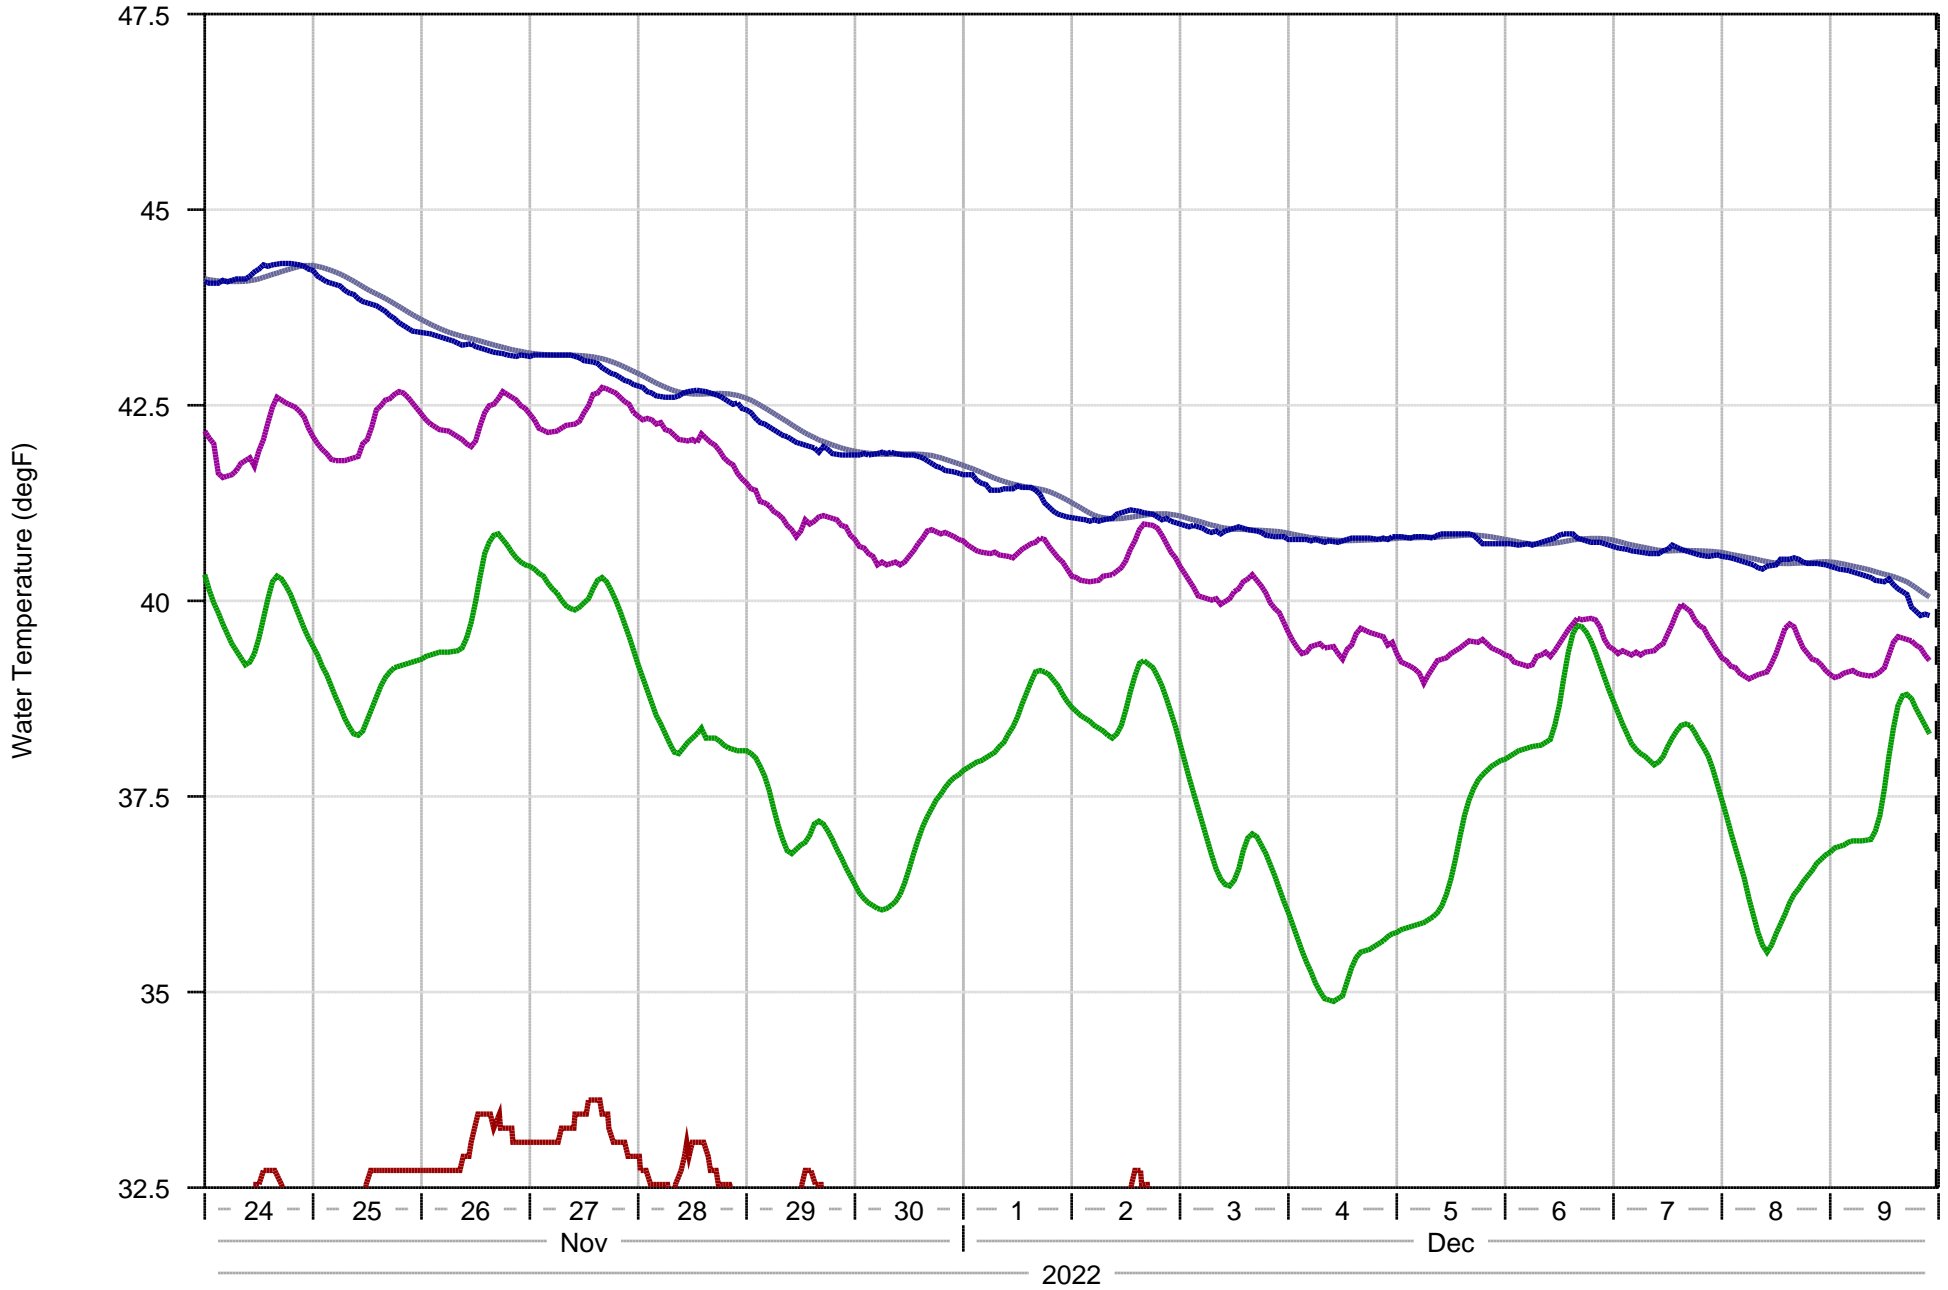

# Snake and Clearwater Rivers Water Temperatures - 15 days

- ANQW: Snake River near Anatone
- ORFI: Clearwater River at Orofino
- LEWI: Clearwater River at Lewiston
- Lower Granite Tailwater
- Lower Granite Tailwater (12hr average)

# Snake and Clearwater Rivers Water Temperatures - Today

- ANQW: Snake River near Anatone
- ORFI: Clearwater River at Orofino
- LEWI: Clearwater River at Lewiston
- Lower Granite Tailwater
- Lower Granite Tailwater (12hr average)

# Snake and Clearwater Rivers Water Temperatures - Yesterday

- ANQW: Snake River near Anatone
- ORFI: Clearwater River at Orofino
- LEWI: Clearwater River at Lewiston
- Lower Granite Tailwater
- Lower Granite Tailwater (12hr average)

# Snake and Clearwater Rivers Water Temperatures - Two Days Ago

- ANQW: Snake River near Anatone
- ORFI: Clearwater River at Orofino
- LEWI: Clearwater River at Lewiston
- Lower Granite Tailwater
- Lower Granite Tailwater (12hr average)