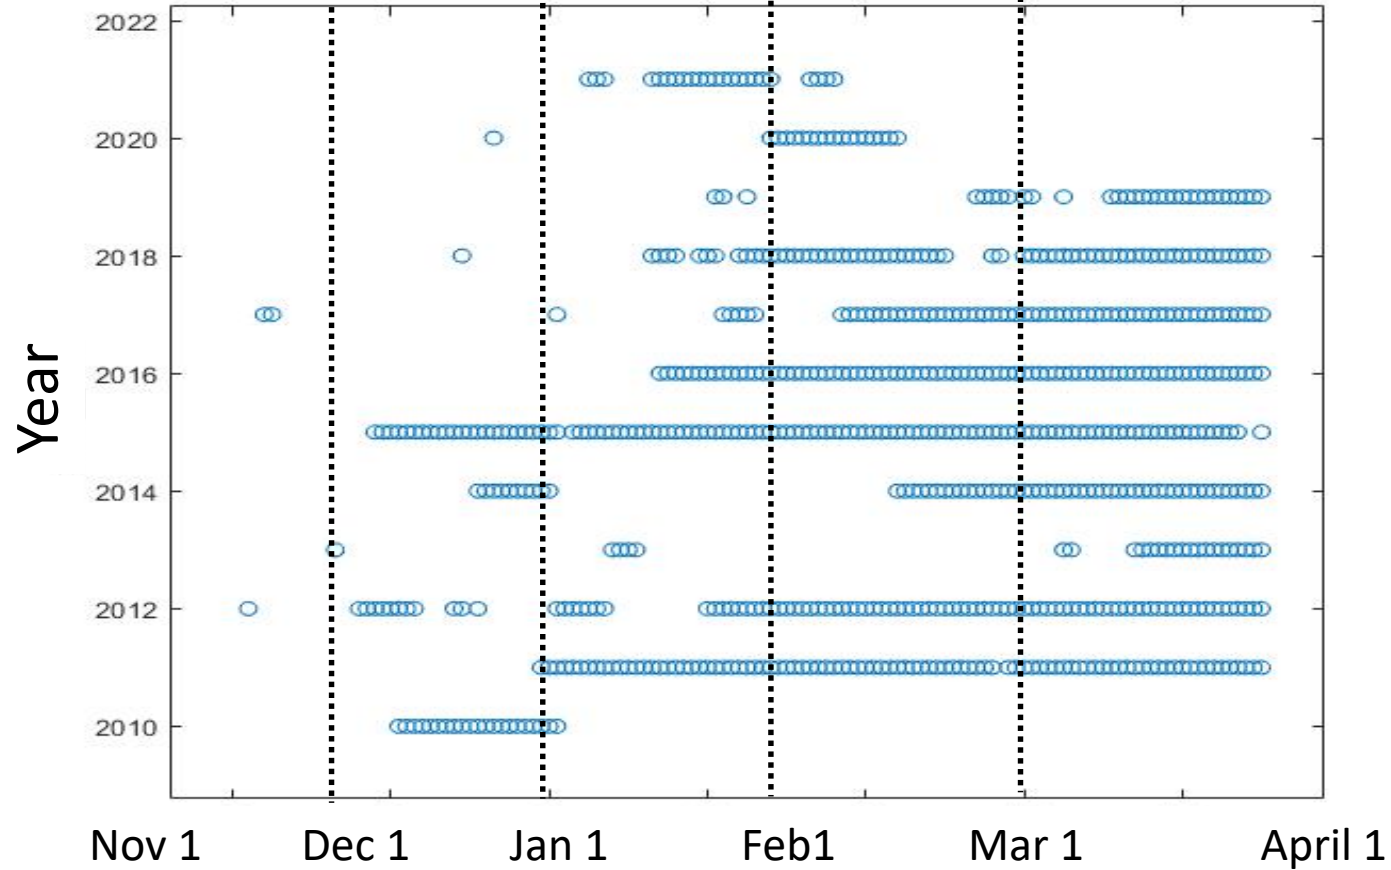

# Fifteenmile Creek Flow > 50 cfs

[WRD Station number: 14105550](#)

FIFTEENMILE  
CR NR THE  
DALLES ~270ft  
Elevation

# Fifteenmile Creek Water Temperature > 5° C

[WRD Station number: 14104800](#)

FIFTEENMILE CR AT KASER RANCH NR THE DALLES, OR ~ 400ft elevation

# Fifteenmile Creek Water Temperature > 6° C

[WRD Station number: 14104800](#)

FIFTEENMILE CR AT KASER RANCH NR THE DALLES, OR ~400ft elevation