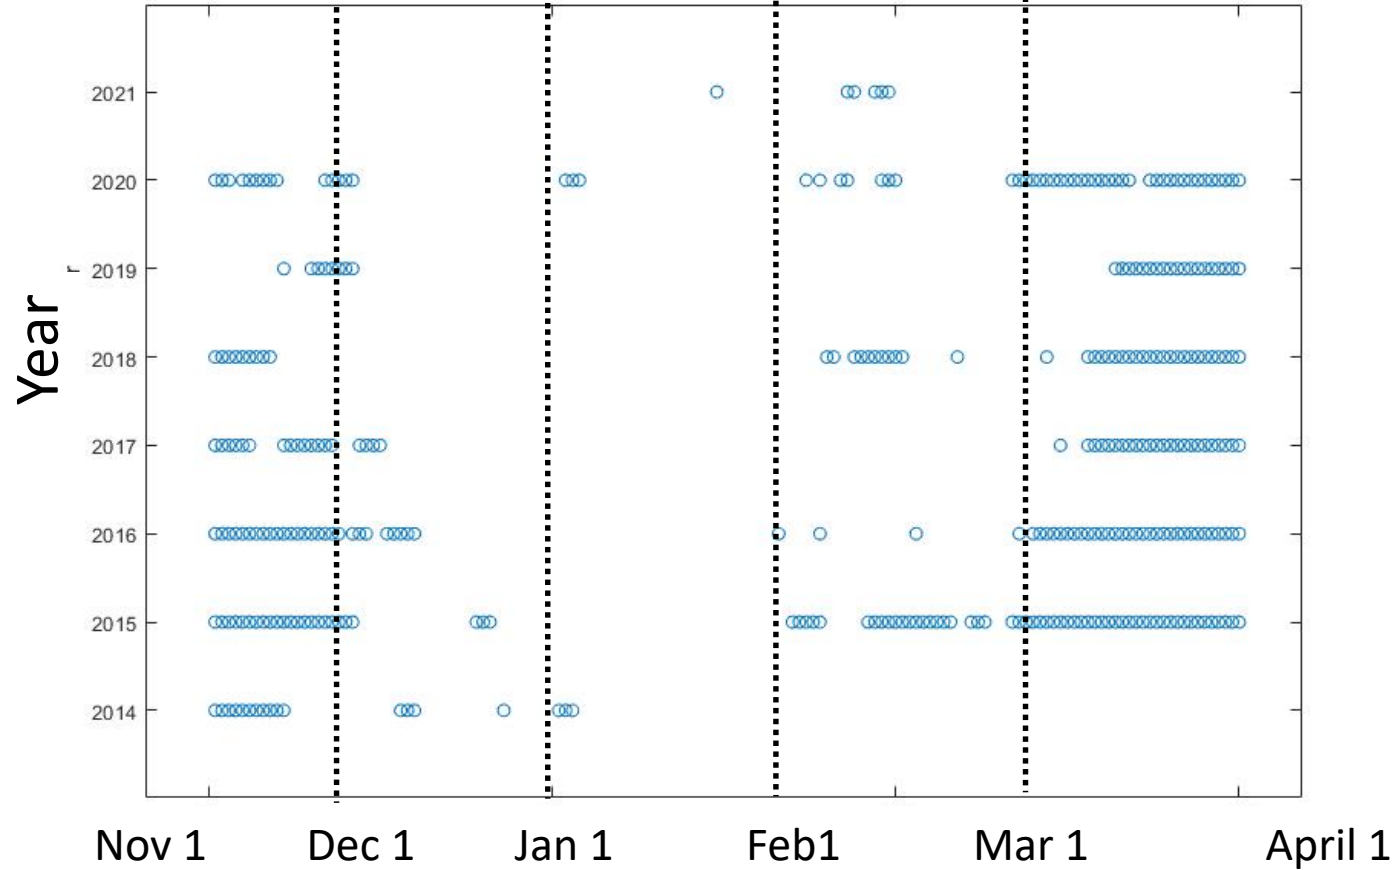

Fifteenmile Creek Water Temperature > 6° C