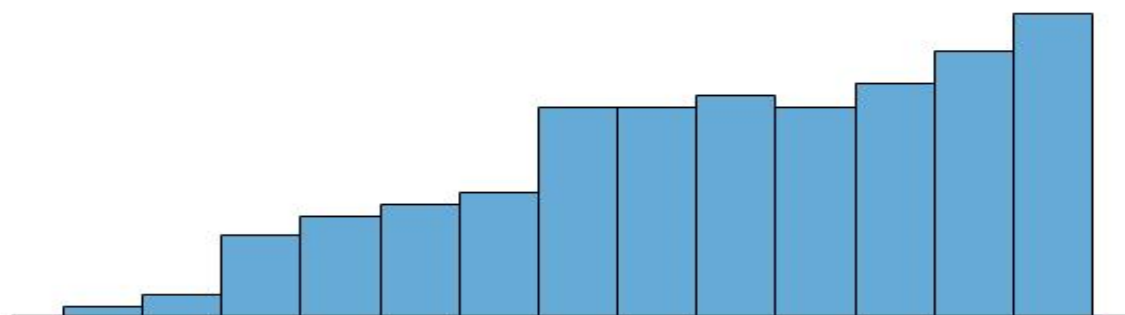

# Fifteenmile Creek Flow > 50 cfs

[WRD Station number: 14105550](#)

FIFTEENMILE  
CR NR THE  
DALLES ~270ft  
Elevation

# Fifteenmile Creek Water Temperature > 5° C

[WRD Station number: 14104800](#)

FIFTEENMILE CR AT KASER RANCH NR THE DALLES, OR ~ 400ft elevation