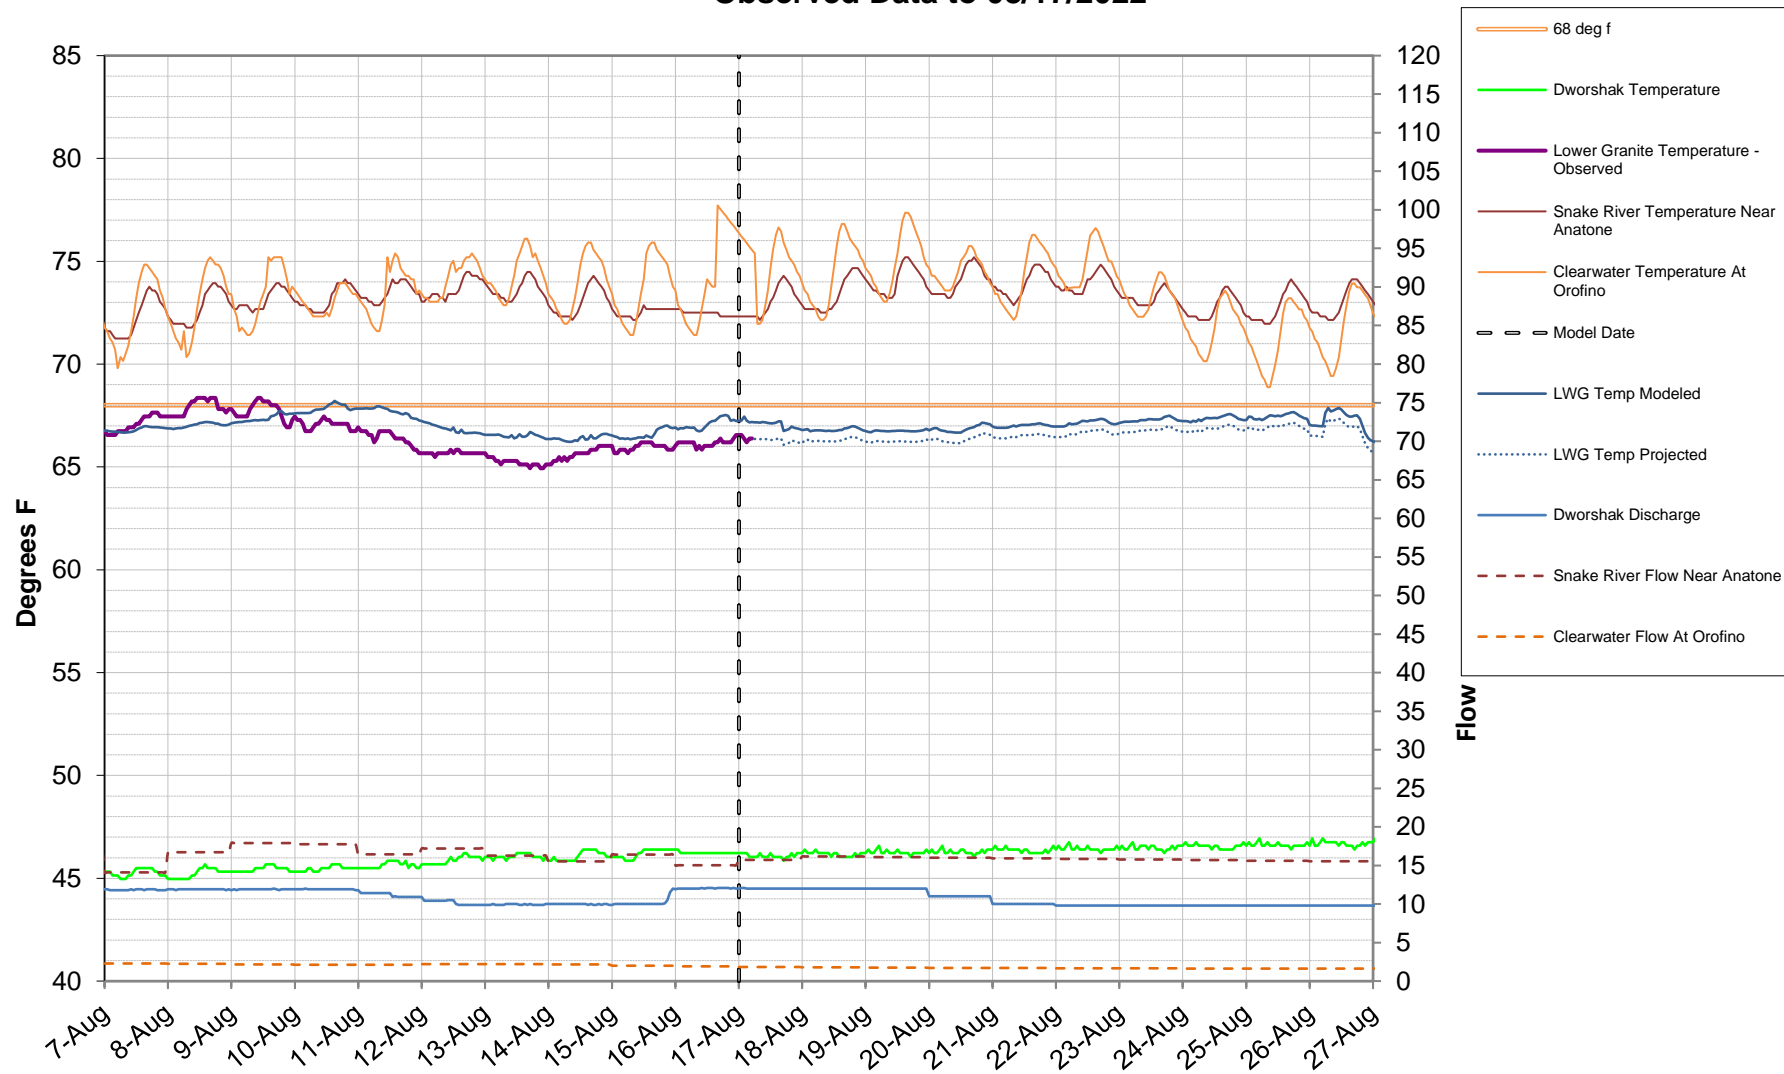

2kcfs Spill - Current
Dworshak Operations

Water Temperature Comparisons Model from 08/07/2022 to 08/27/2022 Observed Data to 08/17/2022

Powerhouse Only -
Reference

Water Temperature Comparisons Model from 08/07/2022 to 08/27/2022 Observed Data to 08/17/2022