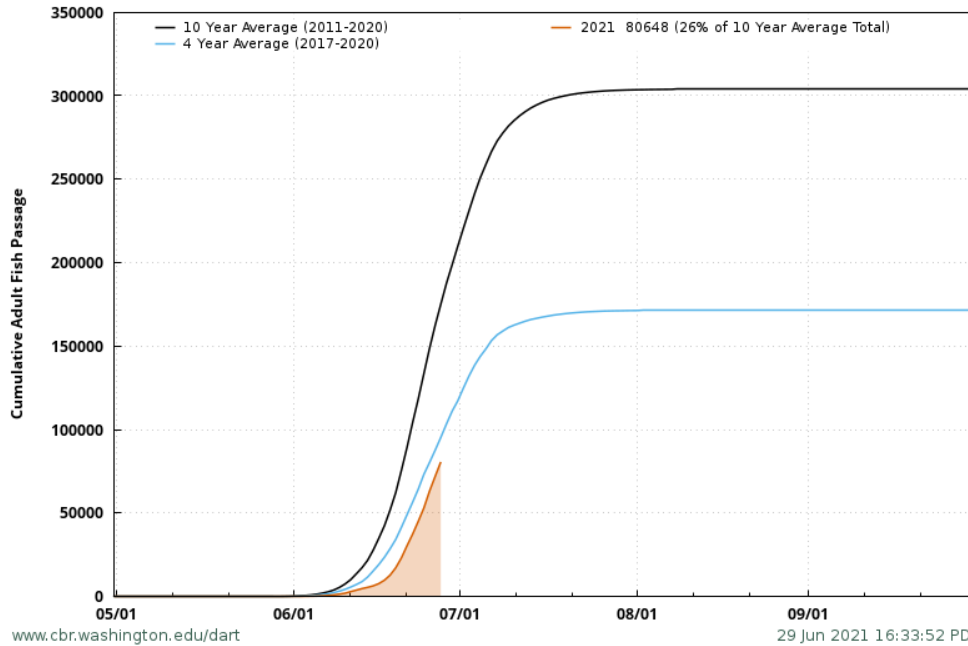

Adult Sockeye Passage, 6/29/2021

2021 Sockeye Adult Passage (May-Aug) with 10 Year Average

2021 Adult Cumulative Passage at Bonneville
 Sockeye with 10 Year Average
 2021 Adult Cumulative Passage 26% of 10 Year Average Total, 47% of 4 Year Average Total
 Date Range 5/1-9/30

2021 Adult Cumulative Passage at McNary
 Sockeye with 10 Year Average
 2021 Adult Cumulative Passage 15% of 10 Year Average Total, 25% of 4 Year Average Total
 Date Range 6/1-10/31

2021 Adult Cumulative Passage at Ice Harbor
Sockeye with 10 Year Average
2021 Adult Cumulative Passage 5% of 10 Year Average Total, 6% of 4 Year Average Total
Date Range 6/1-11/30