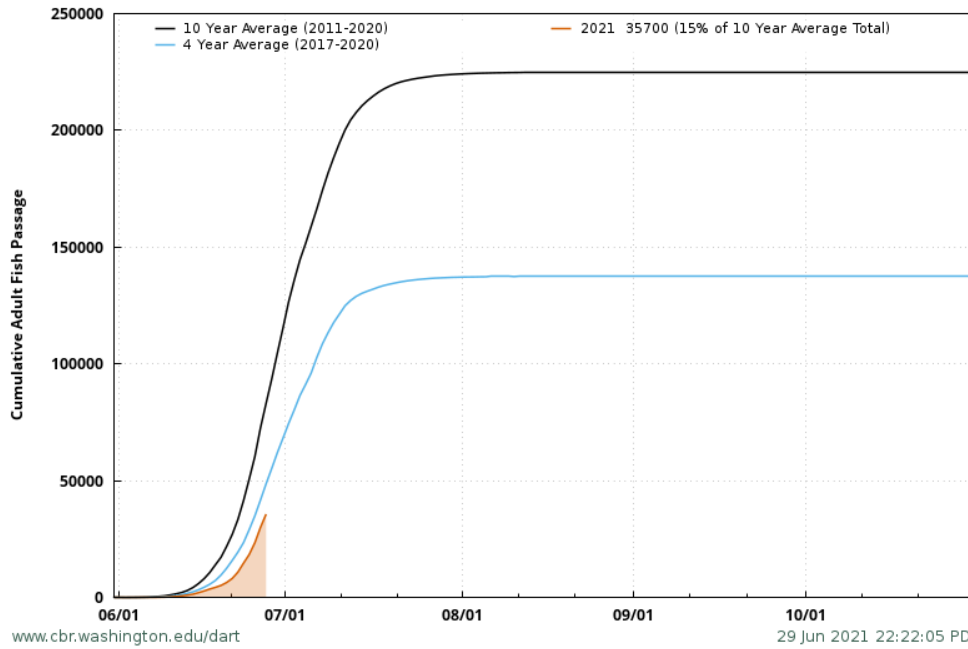

Adult Sockeye Passage, 6/29/2021

2021 Sockeye Adult Passage (May-Aug) with 10 Year Average

2021 Adult Cumulative Passage at Bonneville
 Sockeye with 10 Year Average
 2021 Adult Cumulative Passage 26% of 10 Year Average Total, 47% of 4 Year Average Total
 Date Range 5/1-9/30

2021 Adult Cumulative Passage at McNary
 Sockeye with 10 Year Average
 2021 Adult Cumulative Passage 15% of 10 Year Average Total, 25% of 4 Year Average Total
 Date Range 6/1-10/31

2021 Adult Cumulative Passage at Ice Harbor
Sockeye with 10 Year Average
2021 Adult Cumulative Passage 5% of 10 Year Average Total, 6% of 4 Year Average Total
Date Range 6/1-11/30