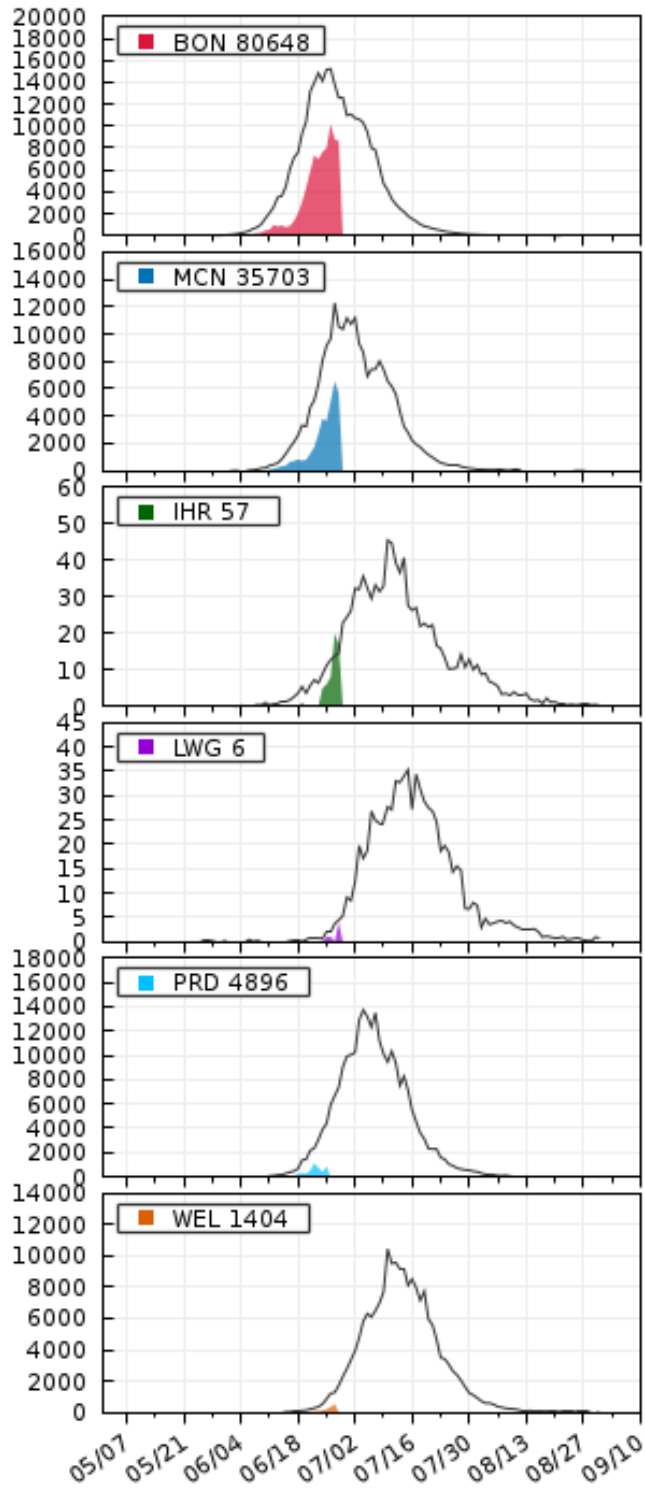

Adult Sockeye Passage, 6/29/2021

2021 Sockeye Adult Passage (May-Aug) with 10 Year Average

2021 Adult Cumulative Passage at Bonneville
 Sockeye with 10 Year Average
 2021 Adult Cumulative Passage 26% of 10 Year Average Total, 47% of 4 Year Average Total
 Date Range 5/1-9/30

2021 Adult Cumulative Passage at McNary
 Sockeye with 10 Year Average
 2021 Adult Cumulative Passage 15% of 10 Year Average Total, 25% of 4 Year Average Total
 Date Range 6/1-10/31

2021 Adult Cumulative Passage at Ice Harbor
Sockeye with 10 Year Average
2021 Adult Cumulative Passage 5% of 10 Year Average Total, 6% of 4 Year Average Total
Date Range 6/1-11/30