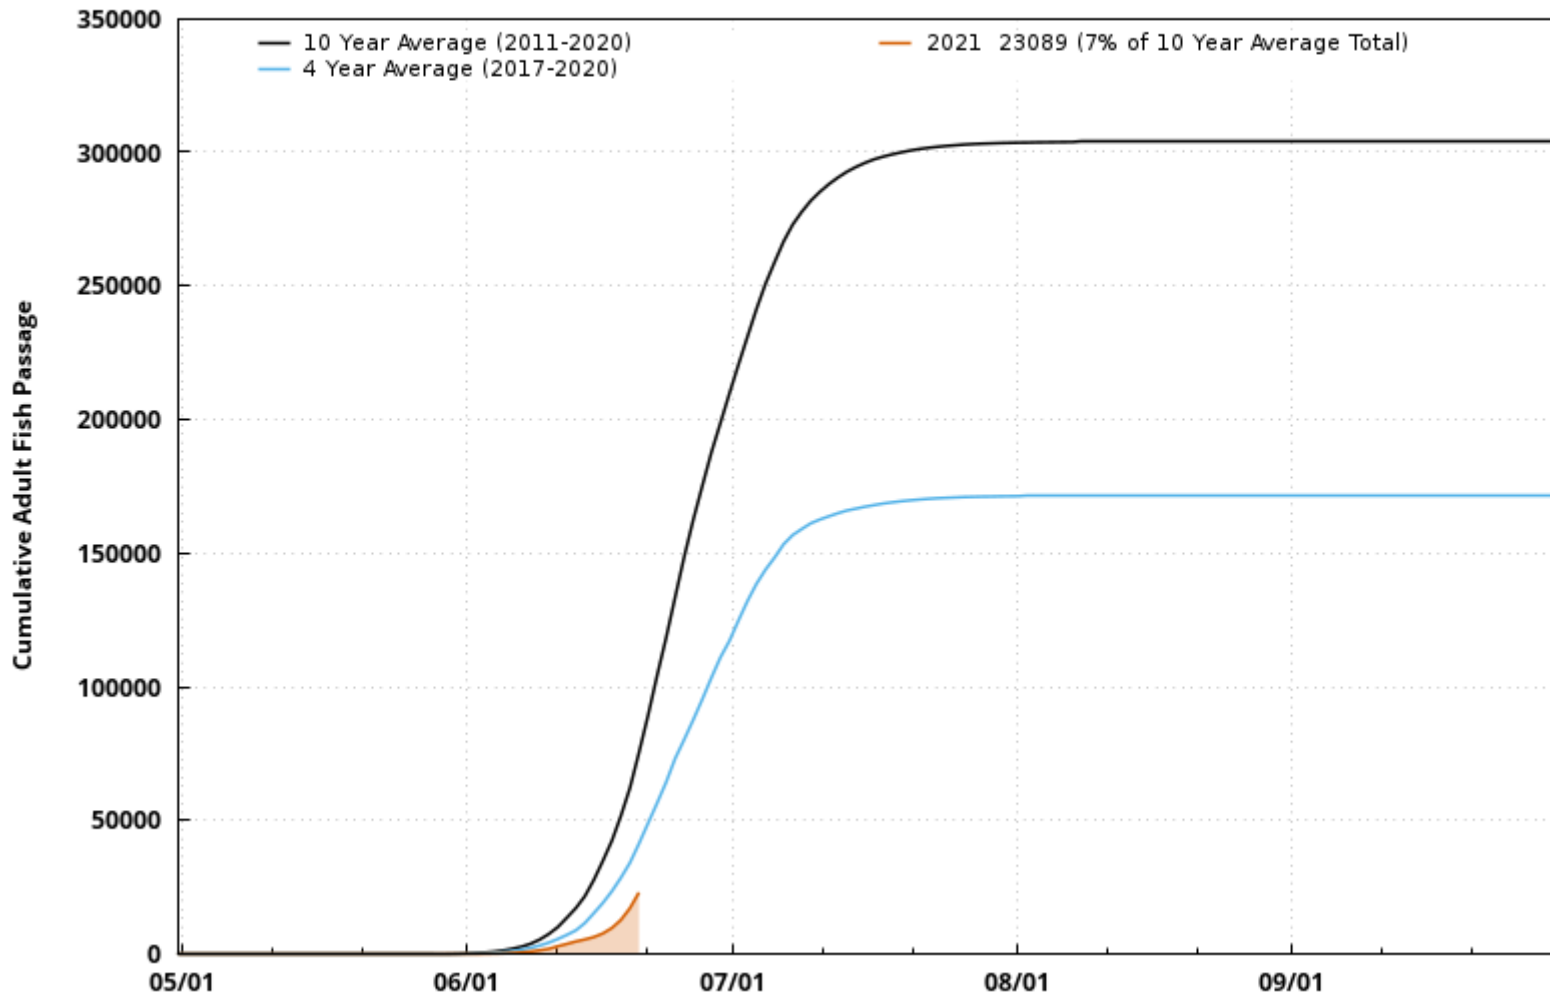

Bonneville Dam Adult Count Graph

Adult_Sockeye Count

Cumulative Passage Distribution Frequency, 1996 - 2020
Adult Visual Counts Sockeye
Bonneville Dam, 1/1 - 12/31
Display through Last 95% Passage Date (07/22)

2021 Adult Cumulative Passage at Bonneville
Sockeye with 10 Year Average
2021 Adult Cumulative Passage 7% of 10 Year Average Total, 13% of 4 Year Average Total
Date Range 5/1-9/30

Historical Run Timing, 1996 - 2020