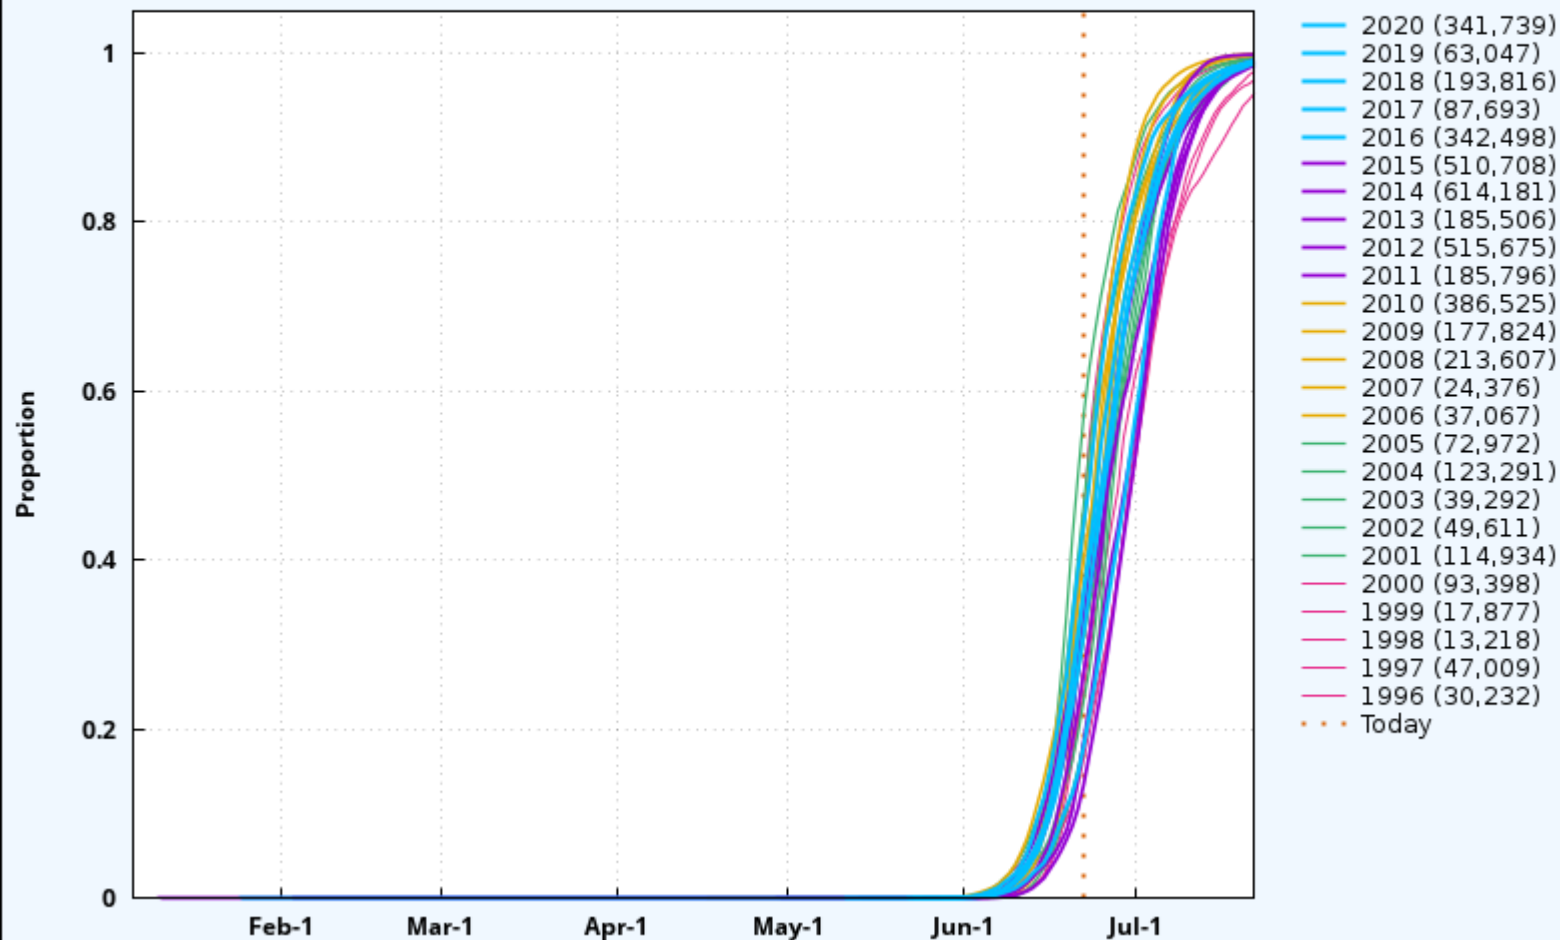

Bonneville Dam Adult Count Graph

Adult_Sockeye Count

Cumulative Passage Distribution Frequency, 1996 - 2020
Adult Visual Counts Sockeye
Bonneville Dam, 1/1 - 12/31
Display through Last 95% Passage Date (07/22)

2021 Adult Cumulative Passage at Bonneville
Sockeye with 10 Year Average
2021 Adult Cumulative Passage 7% of 10 Year Average Total, 13% of 4 Year Average Total
Date Range 5/1-9/30

Historical Run Timing, 1996 - 2020