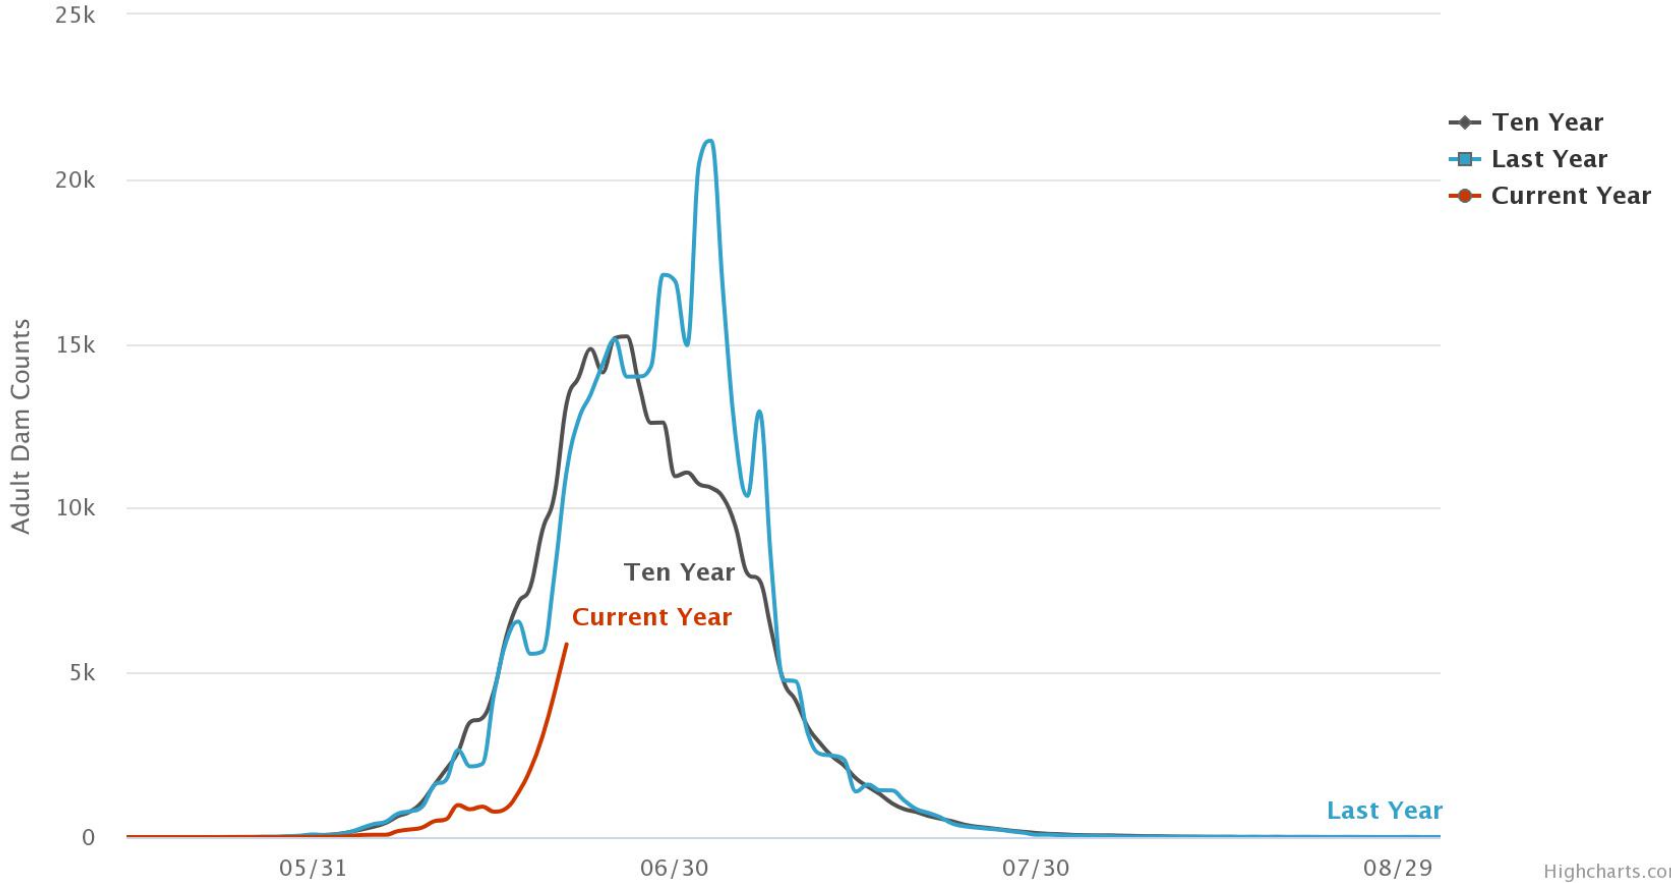

Bonneville Dam Adult Count Graph

Adult_Sockeye Count

Cumulative Passage Distribution Frequency, 1996 - 2020
Adult Visual Counts Sockeye
Bonneville Dam, 1/1 - 12/31
Display through Last 95% Passage Date (07/22)

2021 Adult Cumulative Passage at Bonneville
Sockeye with 10 Year Average
2021 Adult Cumulative Passage 7% of 10 Year Average Total, 13% of 4 Year Average Total
Date Range 5/1-9/30

Historical Run Timing, 1996 - 2020