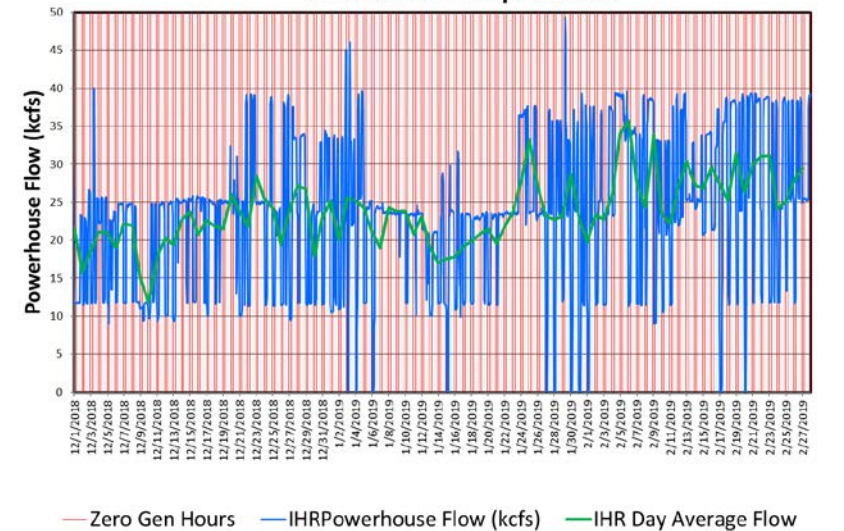

LWG Zero Gen Operations

LGS Zero Gen Operations

LMN Zero Gen Operations

IHR Zero Gen Operations

2019-20

LWG Zero Gen Operations

LGS Zero Gen Operations

LMN Zero Gen Operations

IHR Zero Gen Operations

Period	Hours of Zero Generation				Total	Avg Flow
	LWG	LGS	LMN	IHR		
12/01/2019 to 03/01/2020	275	300	280	162	1017.0	26.1
12/01/2018 to 03/01/2019	206	258	198	37	699.0	23.2
12/01/2017 to 03/01/2018	53	64	3	16	136.0	45.0
12/01/2016 to 03/01/2017	125	154	141	110	530.0	34.3
12/01/2015 to 03/01/2016	136	153	139	110	538.0	28.7
12/01/2014 to 03/01/2015	22	82	53	34	191.0	38.4
12/01/2013 to 03/01/2014	127	168	157	107	559.0	22.7
12/01/2012 to 03/01/2013	159	189	145	55	548.0	27.3
12/01/2011 to 03/01/2012	217	281	270	206	974.0	28.3
12/01/2010 to 03/01/2011	140	161	160	111	572.0	39.1
12/01/2009 to 03/01/2010	140	198	195	140	673.0	22.5
12/01/2008 to 03/01/2009	109	125	122	86	442.0	27.3
12/01/2007 to 03/01/2008	56	107	124	104	391.0	23.5
12/01/2006 to 03/01/2007	50	91	88	62	291.0	28.0
12/01/2005 to 03/01/2006	5	17	32	20	74.0	35.7
12/01/2004 to 03/01/2005	243	310	305	213	1071.0	22.4
12/01/2003 to 03/01/2004	184	323	304	0	811.0	23.0
12/01/2002 to 03/01/2003	328	325	288	100	1041.0	23.9
12/01/2001 to 03/01/2002	133	127	85	2	347.0	24.6
12/01/2000 to 03/01/2001	43	99	94	18	254.0	19.6
12/01/1999 to 03/01/2000	81	103	98	41	323.0	34.1
12/01/1998 to 03/01/1999	34	59	48	27	168.0	46.1
12/01/1997 to 03/01/1998	71	142	138	15	366.0	32.5
12/01/1996 to 03/01/1997	90	107	99	0	296.0	59.6
12/01/1995 to 03/01/1996	21	55	38	10	124.0	59.3
12/01/1994 to 03/01/1995	217	225	220	116	778.0	30.4
12/01/1993 to 03/01/1994	492	488	407	35	1422.0	19.8
12/01/1992 to 03/01/1993	495	474	332	24	1325.0	19.3
12/01/1991 to 03/01/1992	526	517	445	21	1509.0	22.9
12/01/1990 to 03/01/1991	351	358	331	41	1081.0	31.1
12/01/1989 to 03/01/1990	410	424	395	6	1235.0	25.2
12/01/1988 to 03/01/1989	518	520	490	4	1532.0	24.8
					0.0	
					0.0	
					0.0	
Average	189	219	195	64	609.1	30.3