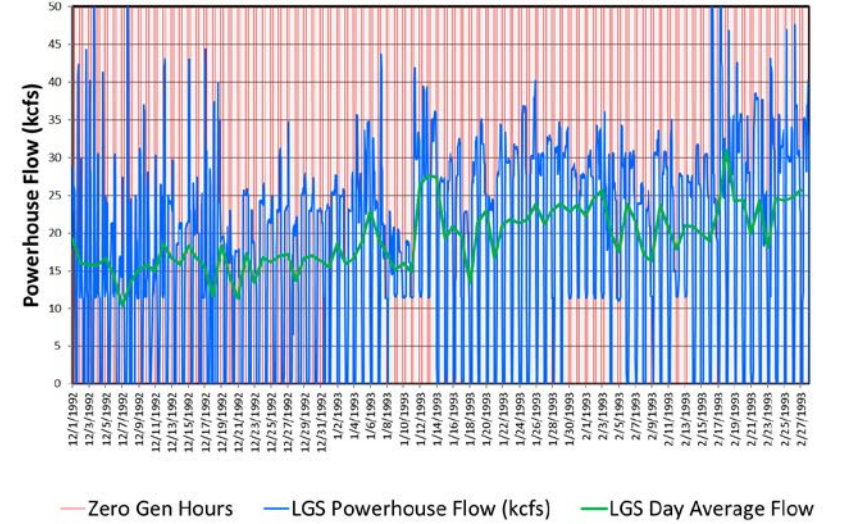

1991-92

LWG Zero Gen Operations

LGS Zero Gen Operations

LMN Zero Gen Operations

IHR Zero Gen Operations

1992-93

LWG Zero Gen Operations

LGS Zero Gen Operations