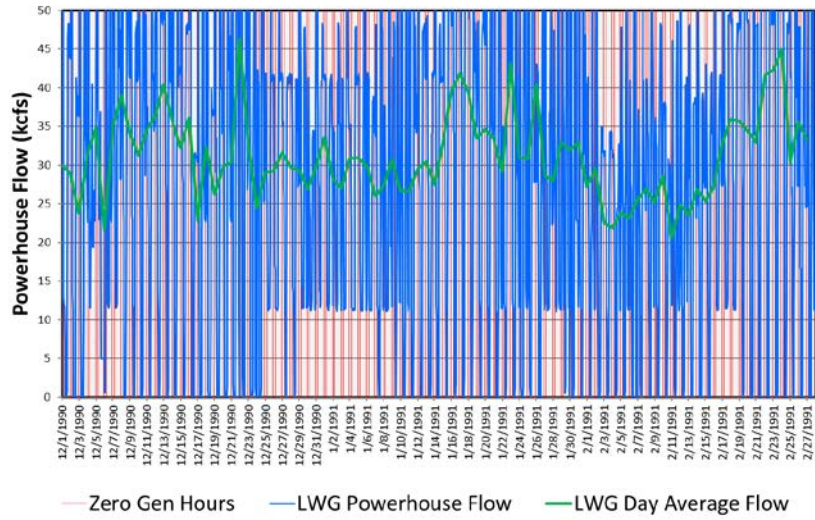

Historical Zero Generation Implementation 1988-2020

1988-89

LWG Zero Gen Operations

LGS Zero Gen Operations

LMN Zero Gen Operations

IHR Zero Gen Operations

1989-90

LWG Zero Gen Operations

LGS Zero Gen Operations

LMN Zero Gen Operations

IHR Zero Gen Operations

1990-91

LWG Zero Gen Operations

LGS Zero Gen Operations

LMN Zero Gen Operations

IHR Zero Gen Operations

1991-92

LWG Zero Gen Operations

LGS Zero Gen Operations

LMN Zero Gen Operations

IHR Zero Gen Operations

1992-93

LWG Zero Gen Operations

LGS Zero Gen Operations