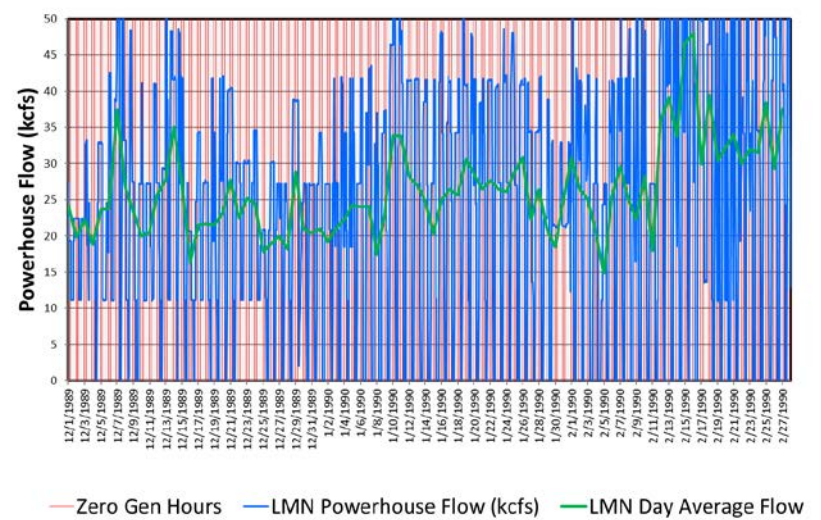

LMN Zero Gen Operations