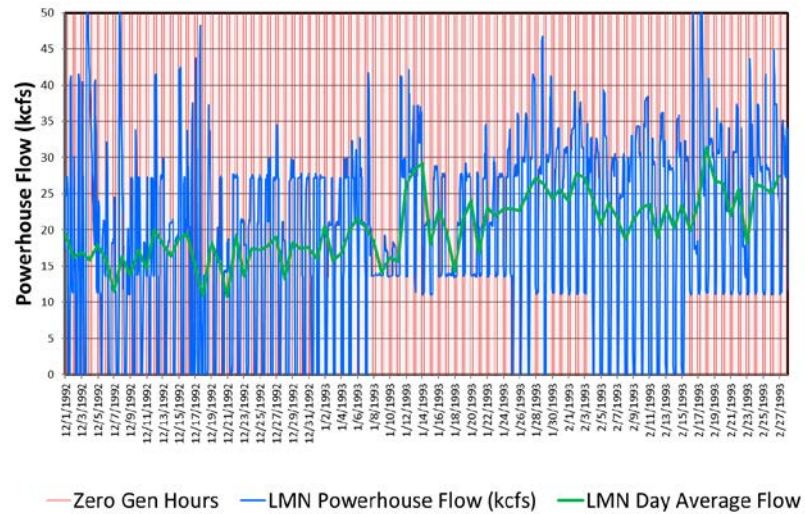

LMN Zero Gen Operations