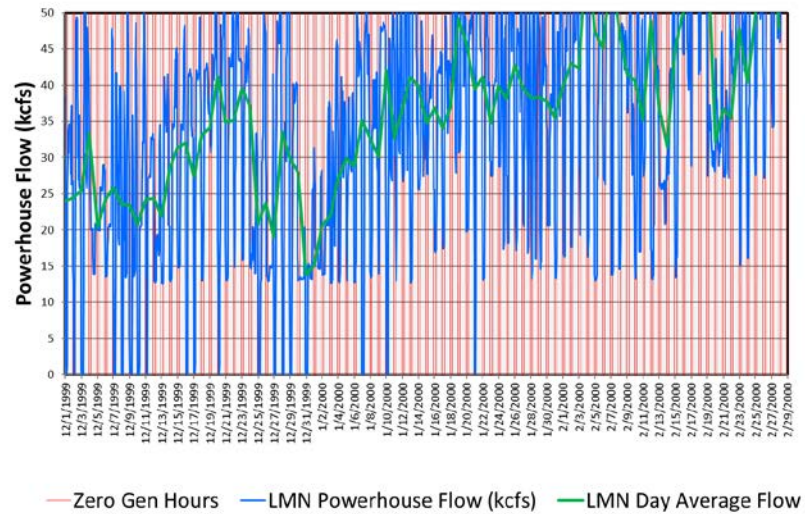

1999-2000

LWG Zero Gen Operations

LGS Zero Gen Operations

LMN Zero Gen Operations

IHR Zero Gen Operations

2000-01

LWG Zero Gen Operations

LGS Zero Gen Operations