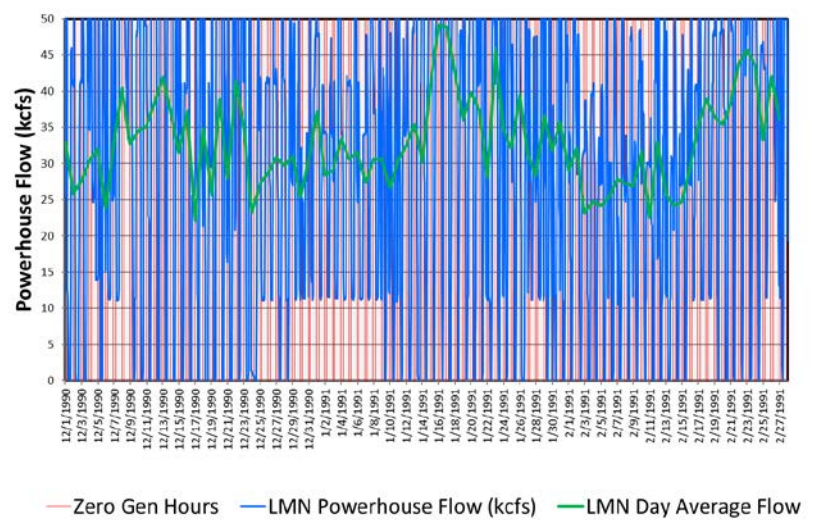

Historical Zero Generation Implementation 1988-2020

1988-89

LWG Zero Gen Operations

LGS Zero Gen Operations

LMN Zero Gen Operations

IHR Zero Gen Operations

1989-90

LWG Zero Gen Operations

LGS Zero Gen Operations

LMN Zero Gen Operations

IHR Zero Gen Operations

1990-91

LWG Zero Gen Operations

LGS Zero Gen Operations

LMN Zero Gen Operations

IHR Zero Gen Operations

1991-92

LWG Zero Gen Operations

LGS Zero Gen Operations

LMN Zero Gen Operations

IHR Zero Gen Operations

1992-93

LWG Zero Gen Operations

LGS Zero Gen Operations