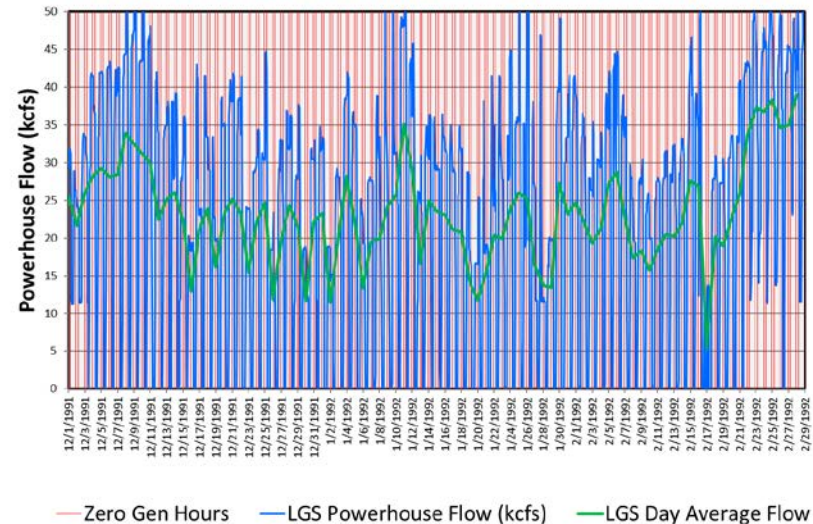

Historical Zero Generation Implementation 1988-2020

1988-89

LWG Zero Gen Operations

LGS Zero Gen Operations

LMN Zero Gen Operations

IHR Zero Gen Operations

1989-90

LWG Zero Gen Operations

LGS Zero Gen Operations

LMN Zero Gen Operations

IHR Zero Gen Operations

1990-91

LWG Zero Gen Operations

LGS Zero Gen Operations

LMN Zero Gen Operations

IHR Zero Gen Operations

1991-92

LWG Zero Gen Operations

LGS Zero Gen Operations

LMN Zero Gen Operations

IHR Zero Gen Operations

1992-93

LWG Zero Gen Operations

LGS Zero Gen Operations