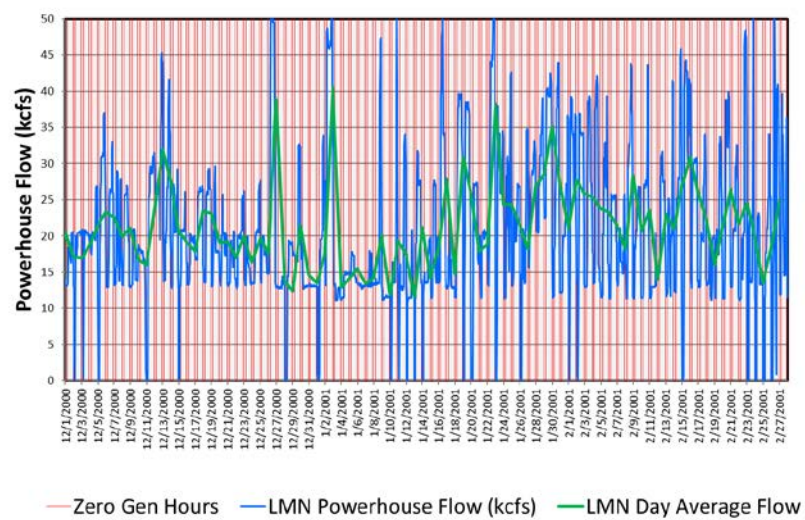

LMN Zero Gen Operations