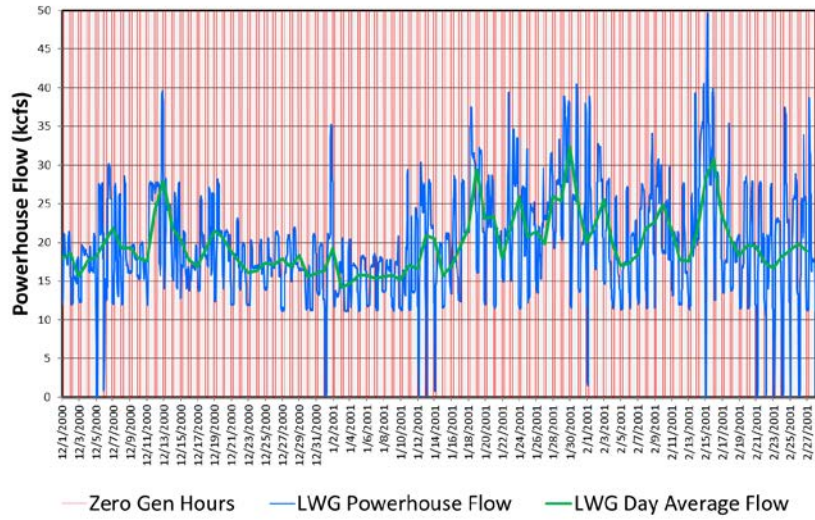

1999-2000

LWG Zero Gen Operations

LGS Zero Gen Operations

LMN Zero Gen Operations

IHR Zero Gen Operations

2000-01

LWG Zero Gen Operations

LGS Zero Gen Operations