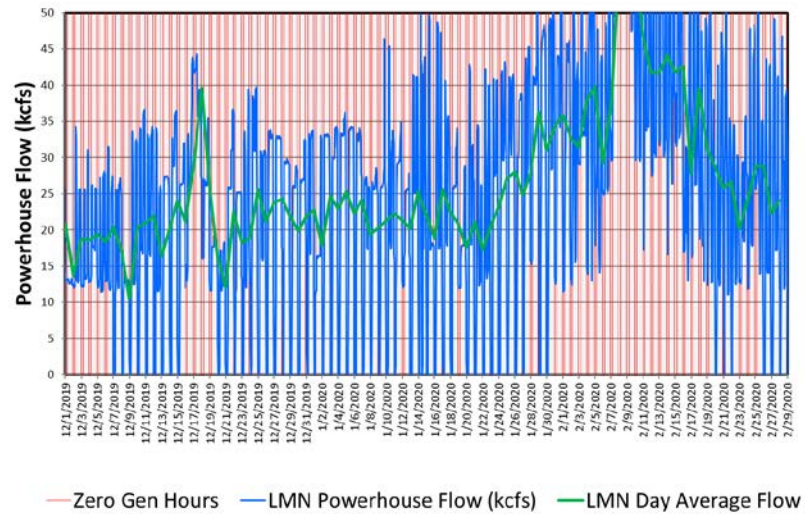

LWG Zero Gen Operations

LGS Zero Gen Operations

LMN Zero Gen Operations

IHR Zero Gen Operations

2019-20

LWG Zero Gen Operations

LGS Zero Gen Operations

LMN Zero Gen Operations

IHR Zero Gen Operations

Period	Hours of Zero Generation				Total	Avg Flow
	LWG	LGS	LMN	IHR		
12/01/2019 to 03/01/2020	275	300	280	162	1017.0	26.1
12/01/2018 to 03/01/2019	206	258	198	37	699.0	23.2
12/01/2017 to 03/01/2018	53	64	3	16	136.0	45.0
12/01/2016 to 03/01/2017	125	154	141	110	530.0	34.3
12/01/2015 to 03/01/2016	136	153	139	110	538.0	28.7
12/01/2014 to 03/01/2015	22	82	53	34	191.0	38.4
12/01/2013 to 03/01/2014	127	168	157	107	559.0	22.7
12/01/2012 to 03/01/2013	159	189	145	55	548.0	27.3
12/01/2011 to 03/01/2012	217	281	270	206	974.0	28.3
12/01/2010 to 03/01/2011	140	161	160	111	572.0	39.1
12/01/2009 to 03/01/2010	140	198	195	140	673.0	22.5
12/01/2008 to 03/01/2009	109	125	122	86	442.0	27.3
12/01/2007 to 03/01/2008	56	107	124	104	391.0	23.5
12/01/2006 to 03/01/2007	50	91	88	62	291.0	28.0
12/01/2005 to 03/01/2006	5	17	32	20	74.0	35.7
12/01/2004 to 03/01/2005	243	310	305	213	1071.0	22.4
12/01/2003 to 03/01/2004	184	323	304	0	811.0	23.0
12/01/2002 to 03/01/2003	328	325	288	100	1041.0	23.9
12/01/2001 to 03/01/2002	133	127	85	2	347.0	24.6
12/01/2000 to 03/01/2001	43	99	94	18	254.0	19.6
12/01/1999 to 03/01/2000	81	103	98	41	323.0	34.1
12/01/1998 to 03/01/1999	34	59	48	27	168.0	46.1
12/01/1997 to 03/01/1998	71	142	138	15	366.0	32.5
12/01/1996 to 03/01/1997	90	107	99	0	296.0	59.6
12/01/1995 to 03/01/1996	21	55	38	10	124.0	59.3
12/01/1994 to 03/01/1995	217	225	220	116	778.0	30.4
12/01/1993 to 03/01/1994	492	488	407	35	1422.0	19.8
12/01/1992 to 03/01/1993	495	474	332	24	1325.0	19.3
12/01/1991 to 03/01/1992	526	517	445	21	1509.0	22.9
12/01/1990 to 03/01/1991	351	358	331	41	1081.0	31.1
12/01/1989 to 03/01/1990	410	424	395	6	1235.0	25.2
12/01/1988 to 03/01/1989	518	520	490	4	1532.0	24.8
					0.0	
					0.0	
					0.0	
Average	189	219	195	64	609.1	30.3