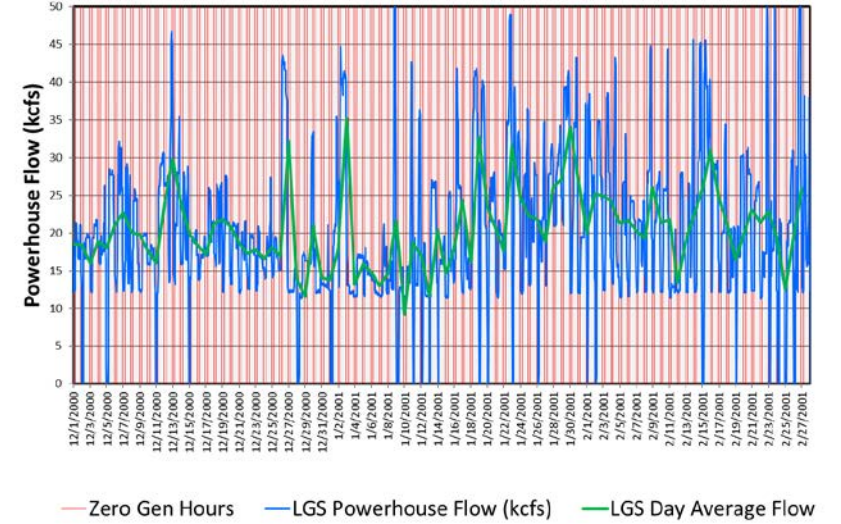

1999-2000

LWG Zero Gen Operations

LGS Zero Gen Operations

LMN Zero Gen Operations

IHR Zero Gen Operations

2000-01

LWG Zero Gen Operations

LGS Zero Gen Operations