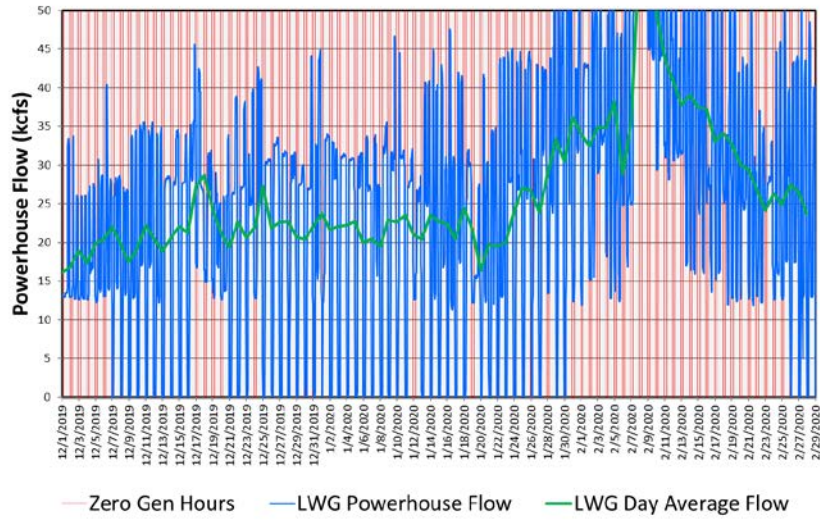

LWG Zero Gen Operations

LGS Zero Gen Operations

LMN Zero Gen Operations

IHR Zero Gen Operations

2019-20

LWG Zero Gen Operations

LGS Zero Gen Operations

LMN Zero Gen Operations

IHR Zero Gen Operations

Period	Hours of Zero Generation				Total	Avg Flow
	LWG	LGS	LMN	IHR		
12/01/2019 to 03/01/2020	275	300	280	162	1017.0	26.1
12/01/2018 to 03/01/2019	206	258	198	37	699.0	23.2
12/01/2017 to 03/01/2018	53	64	3	16	136.0	45.0
12/01/2016 to 03/01/2017	125	154	141	110	530.0	34.3
12/01/2015 to 03/01/2016	136	153	139	110	538.0	28.7
12/01/2014 to 03/01/2015	22	82	53	34	191.0	38.4
12/01/2013 to 03/01/2014	127	168	157	107	559.0	22.7
12/01/2012 to 03/01/2013	159	189	145	55	548.0	27.3
12/01/2011 to 03/01/2012	217	281	270	206	974.0	28.3
12/01/2010 to 03/01/2011	140	161	160	111	572.0	39.1
12/01/2009 to 03/01/2010	140	198	195	140	673.0	22.5
12/01/2008 to 03/01/2009	109	125	122	86	442.0	27.3
12/01/2007 to 03/01/2008	56	107	124	104	391.0	23.5
12/01/2006 to 03/01/2007	50	91	88	62	291.0	28.0
12/01/2005 to 03/01/2006	5	17	32	20	74.0	35.7
12/01/2004 to 03/01/2005	243	310	305	213	1071.0	22.4
12/01/2003 to 03/01/2004	184	323	304	0	811.0	23.0
12/01/2002 to 03/01/2003	328	325	288	100	1041.0	23.9
12/01/2001 to 03/01/2002	133	127	85	2	347.0	24.6
12/01/2000 to 03/01/2001	43	99	94	18	254.0	19.6
12/01/1999 to 03/01/2000	81	103	98	41	323.0	34.1
12/01/1998 to 03/01/1999	34	59	48	27	168.0	46.1
12/01/1997 to 03/01/1998	71	142	138	15	366.0	32.5
12/01/1996 to 03/01/1997	90	107	99	0	296.0	59.6
12/01/1995 to 03/01/1996	21	55	38	10	124.0	59.3
12/01/1994 to 03/01/1995	217	225	220	116	778.0	30.4
12/01/1993 to 03/01/1994	492	488	407	35	1422.0	19.8
12/01/1992 to 03/01/1993	495	474	332	24	1325.0	19.3
12/01/1991 to 03/01/1992	526	517	445	21	1509.0	22.9
12/01/1990 to 03/01/1991	351	358	331	41	1081.0	31.1
12/01/1989 to 03/01/1990	410	424	395	6	1235.0	25.2
12/01/1988 to 03/01/1989	518	520	490	4	1532.0	24.8
					0.0	
					0.0	
					0.0	
Average	189	219	195	64	609.1	30.3