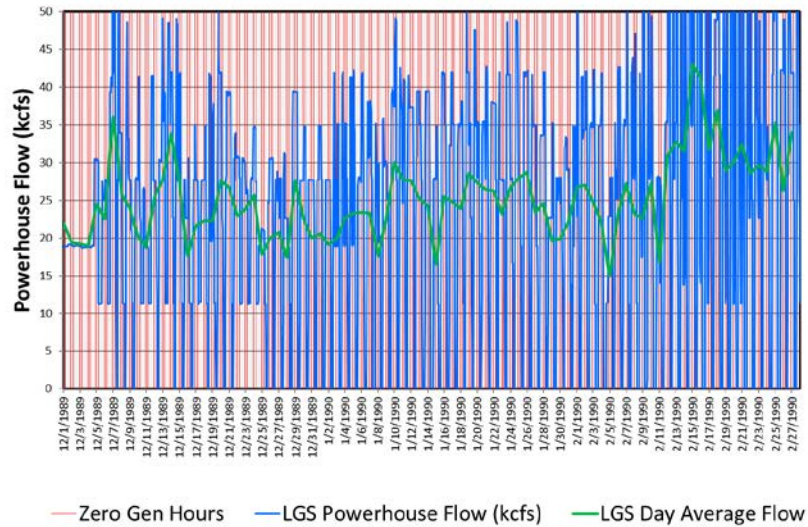

Historical Zero Generation Implementation 1988-2020

1988-89

LWG Zero Gen Operations

LGS Zero Gen Operations

LMN Zero Gen Operations

IHR Zero Gen Operations

1989-90

LWG Zero Gen Operations

LGS Zero Gen Operations

LMN Zero Gen Operations

IHR Zero Gen Operations

1990-91

LWG Zero Gen Operations

LGS Zero Gen Operations

LMN Zero Gen Operations

IHR Zero Gen Operations