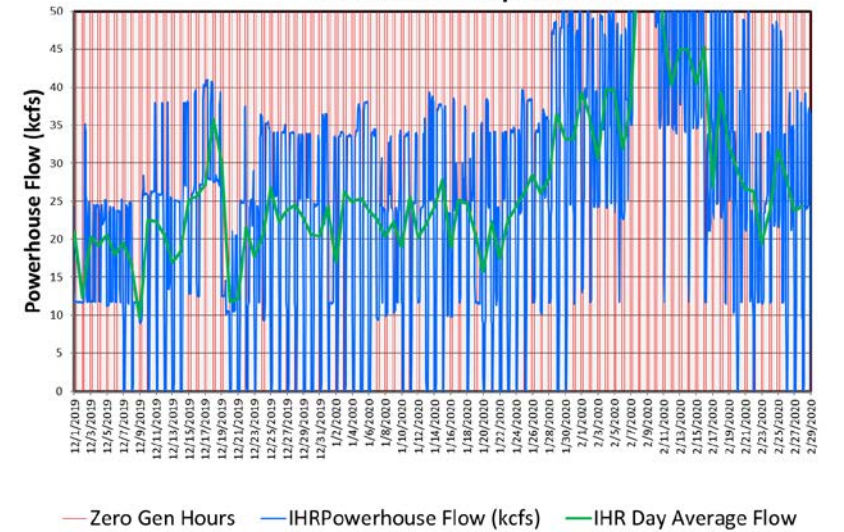

LWG Zero Gen Operations

LGS Zero Gen Operations

LMN Zero Gen Operations

IHR Zero Gen Operations

2019-20

LWG Zero Gen Operations

LGS Zero Gen Operations

LMN Zero Gen Operations

IHR Zero Gen Operations

Period	Hours of Zero Generation				Total	Avg Flow
	LWG	LGS	LMN	IHR		
12/01/2019 to 03/01/2020	275	300	280	162	1017.0	26.1
12/01/2018 to 03/01/2019	206	258	198	37	699.0	23.2
12/01/2017 to 03/01/2018	53	64	3	16	136.0	45.0
12/01/2016 to 03/01/2017	125	154	141	110	530.0	34.3
12/01/2015 to 03/01/2016	136	153	139	110	538.0	28.7
12/01/2014 to 03/01/2015	22	82	53	34	191.0	38.4
12/01/2013 to 03/01/2014	127	168	157	107	559.0	22.7
12/01/2012 to 03/01/2013	159	189	145	55	548.0	27.3
12/01/2011 to 03/01/2012	217	281	270	206	974.0	28.3
12/01/2010 to 03/01/2011	140	161	160	111	572.0	39.1
12/01/2009 to 03/01/2010	140	198	195	140	673.0	22.5
12/01/2008 to 03/01/2009	109	125	122	86	442.0	27.3
12/01/2007 to 03/01/2008	56	107	124	104	391.0	23.5
12/01/2006 to 03/01/2007	50	91	88	62	291.0	28.0
12/01/2005 to 03/01/2006	5	17	32	20	74.0	35.7
12/01/2004 to 03/01/2005	243	310	305	213	1071.0	22.4
12/01/2003 to 03/01/2004	184	323	304	0	811.0	23.0
12/01/2002 to 03/01/2003	328	325	288	100	1041.0	23.9
12/01/2001 to 03/01/2002	133	127	85	2	347.0	24.6
12/01/2000 to 03/01/2001	43	99	94	18	254.0	19.6
12/01/1999 to 03/01/2000	81	103	98	41	323.0	34.1
12/01/1998 to 03/01/1999	34	59	48	27	168.0	46.1
12/01/1997 to 03/01/1998	71	142	138	15	366.0	32.5
12/01/1996 to 03/01/1997	90	107	99	0	296.0	59.6
12/01/1995 to 03/01/1996	21	55	38	10	124.0	59.3
12/01/1994 to 03/01/1995	217	225	220	116	778.0	30.4
12/01/1993 to 03/01/1994	492	488	407	35	1422.0	19.8
12/01/1992 to 03/01/1993	495	474	332	24	1325.0	19.3
12/01/1991 to 03/01/1992	526	517	445	21	1509.0	22.9
12/01/1990 to 03/01/1991	351	358	331	41	1081.0	31.1
12/01/1989 to 03/01/1990	410	424	395	6	1235.0	25.2
12/01/1988 to 03/01/1989	518	520	490	4	1532.0	24.8
					0.0	
					0.0	
					0.0	
Average	189	219	195	64	609.1	30.3