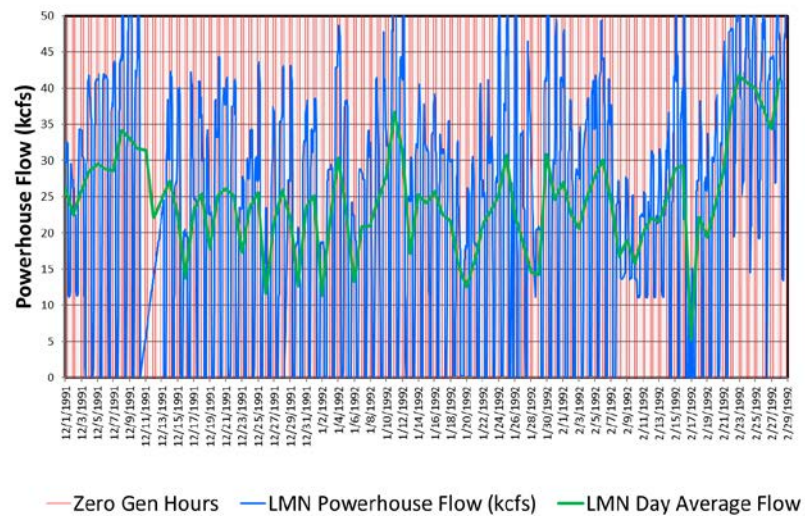

1991-92

LWG Zero Gen Operations

LGS Zero Gen Operations

LMN Zero Gen Operations

IHR Zero Gen Operations

1992-93

LWG Zero Gen Operations

LGS Zero Gen Operations