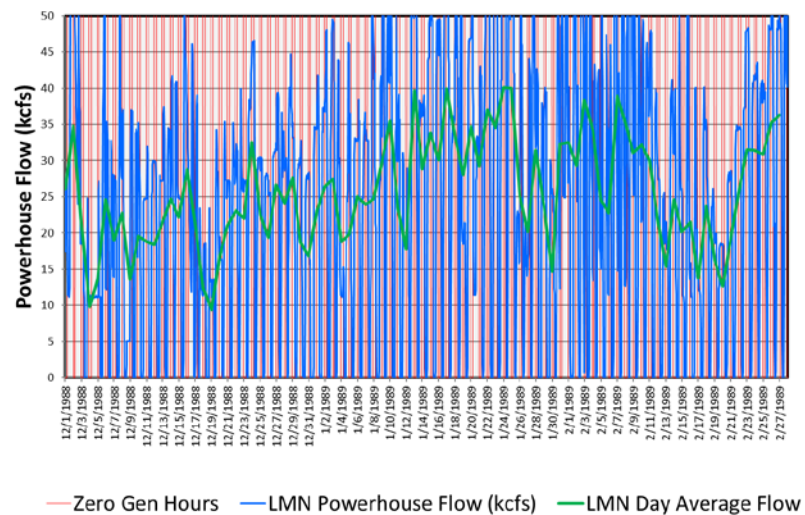

Historical Zero Generation Implementation 1988-2020

1988-89

LWG Zero Gen Operations

LGS Zero Gen Operations

LMN Zero Gen Operations

IHR Zero Gen Operations

1989-90

LWG Zero Gen Operations

LGS Zero Gen Operations

LMN Zero Gen Operations

IHR Zero Gen Operations

1990-91

LWG Zero Gen Operations

LGS Zero Gen Operations

LMN Zero Gen Operations

IHR Zero Gen Operations