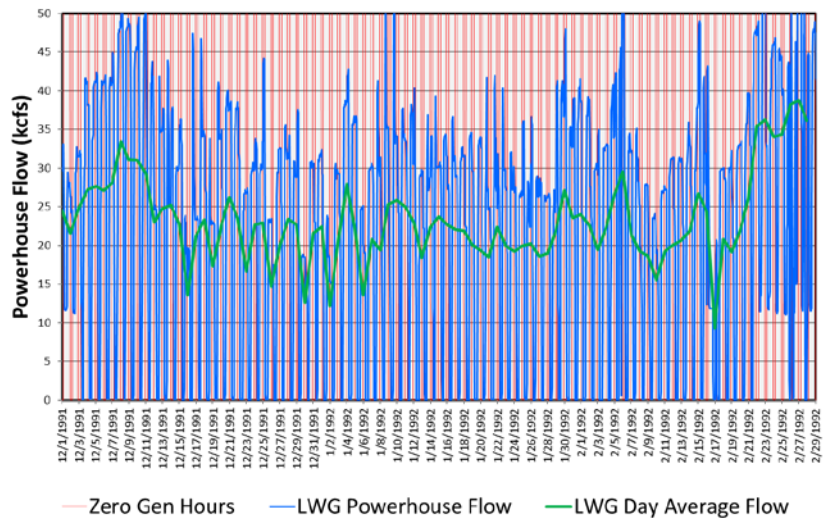

Historical Zero Generation Implementation 1988-2020

1988-89

LWG Zero Gen Operations

LGS Zero Gen Operations

LMN Zero Gen Operations

IHR Zero Gen Operations

1989-90

LWG Zero Gen Operations

LGS Zero Gen Operations

LMN Zero Gen Operations

IHR Zero Gen Operations

1990-91

LWG Zero Gen Operations

LGS Zero Gen Operations

LMN Zero Gen Operations

IHR Zero Gen Operations

1991-92

LWG Zero Gen Operations

LGS Zero Gen Operations

LMN Zero Gen Operations

IHR Zero Gen Operations

1992-93

LWG Zero Gen Operations

LGS Zero Gen Operations