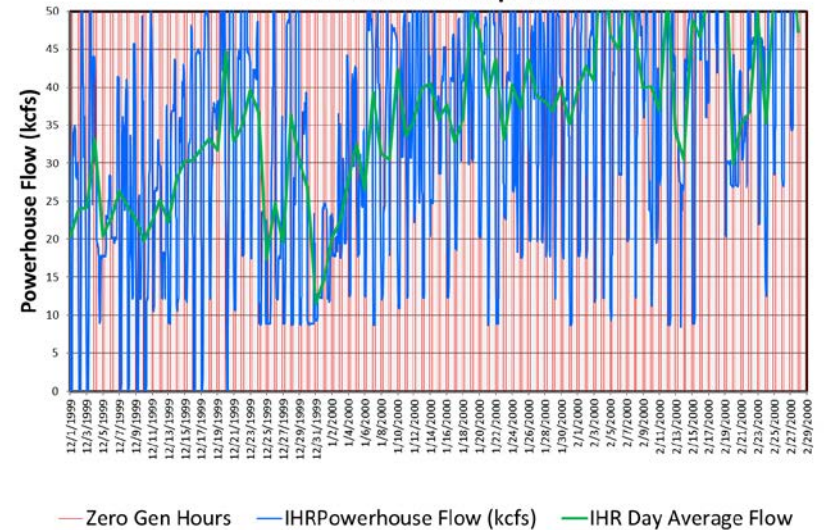

1999-2000

LWG Zero Gen Operations

LGS Zero Gen Operations

LMN Zero Gen Operations

IHR Zero Gen Operations

2000-01

LWG Zero Gen Operations

LGS Zero Gen Operations