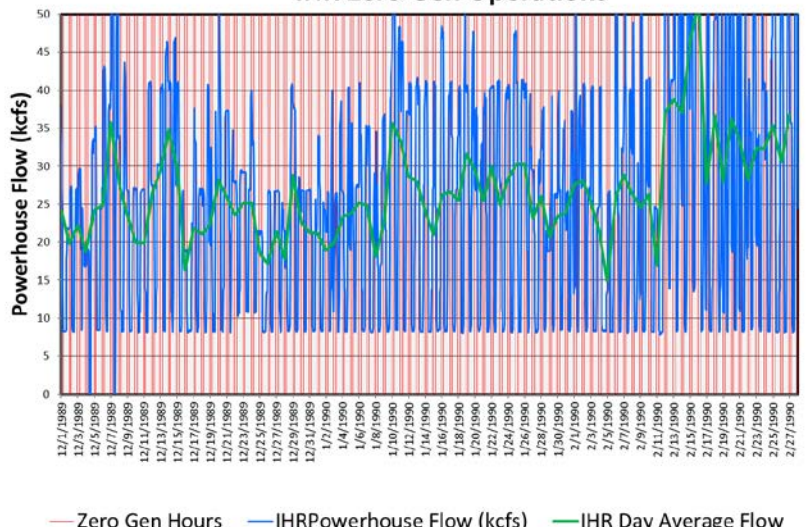

IHR Zero Gen Operations