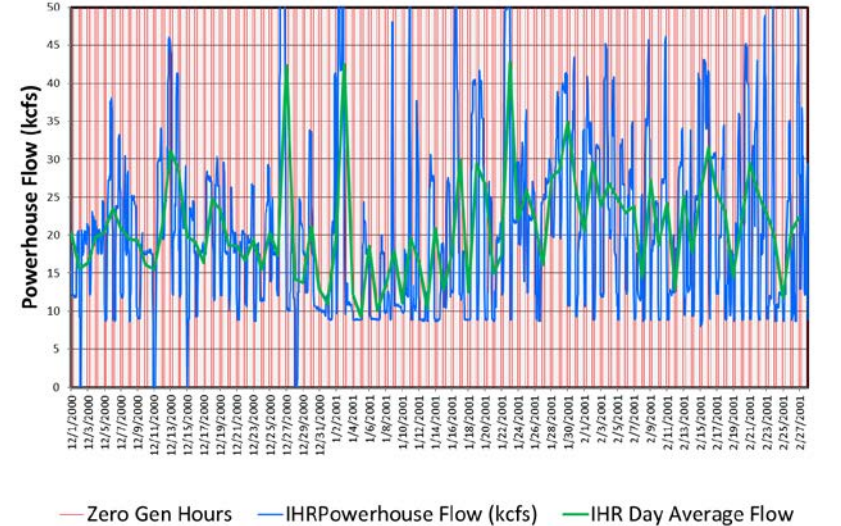

IHR Zero Gen Operations