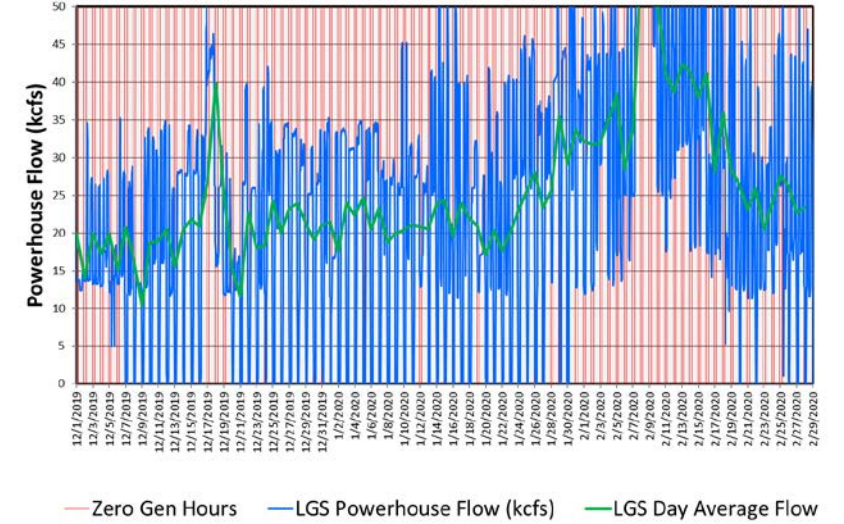

LWG Zero Gen Operations

LGS Zero Gen Operations

LMN Zero Gen Operations

IHR Zero Gen Operations

2019-20

LWG Zero Gen Operations

LGS Zero Gen Operations

LMN Zero Gen Operations

IHR Zero Gen Operations

Period	Hours of Zero Generation				Total	Avg Flow
	LWG	LGS	LMN	IHR		
12/01/2019 to 03/01/2020	275	300	280	162	1017.0	26.1
12/01/2018 to 03/01/2019	206	258	198	37	699.0	23.2
12/01/2017 to 03/01/2018	53	64	3	16	136.0	45.0
12/01/2016 to 03/01/2017	125	154	141	110	530.0	34.3
12/01/2015 to 03/01/2016	136	153	139	110	538.0	28.7
12/01/2014 to 03/01/2015	22	82	53	34	191.0	38.4
12/01/2013 to 03/01/2014	127	168	157	107	559.0	22.7
12/01/2012 to 03/01/2013	159	189	145	55	548.0	27.3
12/01/2011 to 03/01/2012	217	281	270	206	974.0	28.3
12/01/2010 to 03/01/2011	140	161	160	111	572.0	39.1
12/01/2009 to 03/01/2010	140	198	195	140	673.0	22.5
12/01/2008 to 03/01/2009	109	125	122	86	442.0	27.3
12/01/2007 to 03/01/2008	56	107	124	104	391.0	23.5
12/01/2006 to 03/01/2007	50	91	88	62	291.0	28.0
12/01/2005 to 03/01/2006	5	17	32	20	74.0	35.7
12/01/2004 to 03/01/2005	243	310	305	213	1071.0	22.4
12/01/2003 to 03/01/2004	184	323	304	0	811.0	23.0
12/01/2002 to 03/01/2003	328	325	288	100	1041.0	23.9
12/01/2001 to 03/01/2002	133	127	85	2	347.0	24.6
12/01/2000 to 03/01/2001	43	99	94	18	254.0	19.6
12/01/1999 to 03/01/2000	81	103	98	41	323.0	34.1
12/01/1998 to 03/01/1999	34	59	48	27	168.0	46.1
12/01/1997 to 03/01/1998	71	142	138	15	366.0	32.5
12/01/1996 to 03/01/1997	90	107	99	0	296.0	59.6
12/01/1995 to 03/01/1996	21	55	38	10	124.0	59.3
12/01/1994 to 03/01/1995	217	225	220	116	778.0	30.4
12/01/1993 to 03/01/1994	492	488	407	35	1422.0	19.8
12/01/1992 to 03/01/1993	495	474	332	24	1325.0	19.3
12/01/1991 to 03/01/1992	526	517	445	21	1509.0	22.9
12/01/1990 to 03/01/1991	351	358	331	41	1081.0	31.1
12/01/1989 to 03/01/1990	410	424	395	6	1235.0	25.2
12/01/1988 to 03/01/1989	518	520	490	4	1532.0	24.8
					0.0	
					0.0	
					0.0	
Average	189	219	195	64	609.1	30.3