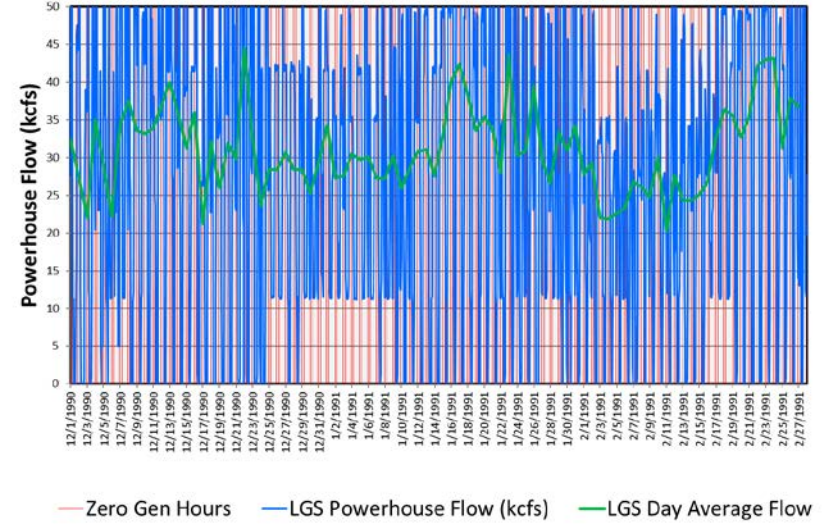

Historical Zero Generation Implementation 1988-2020

1988-89

LWG Zero Gen Operations

LGS Zero Gen Operations

LMN Zero Gen Operations

IHR Zero Gen Operations

1989-90

LWG Zero Gen Operations

LGS Zero Gen Operations

LMN Zero Gen Operations

IHR Zero Gen Operations

1990-91

LWG Zero Gen Operations

LGS Zero Gen Operations

LMN Zero Gen Operations

IHR Zero Gen Operations

1991-92

LWG Zero Gen Operations

LGS Zero Gen Operations

LMN Zero Gen Operations

IHR Zero Gen Operations

1992-93

LWG Zero Gen Operations

LGS Zero Gen Operations