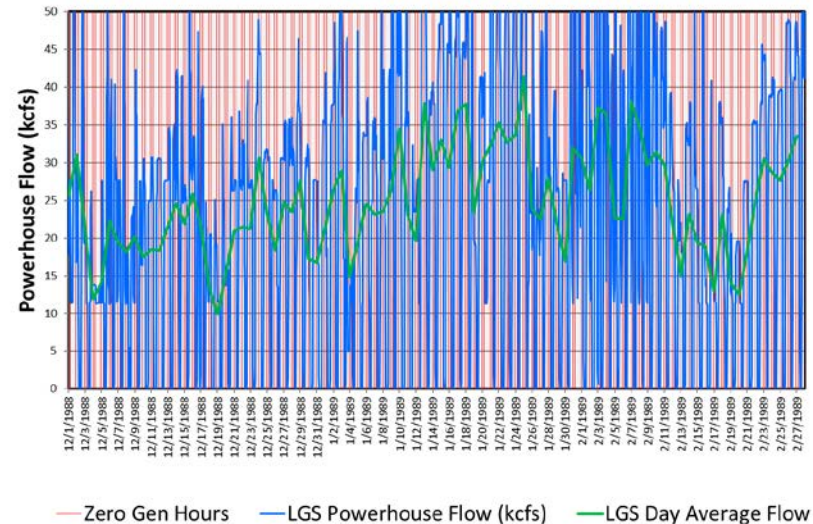

Historical Zero Generation Implementation 1988-2020

1988-89

LWG Zero Gen Operations

LGS Zero Gen Operations

LMN Zero Gen Operations

IHR Zero Gen Operations

1989-90

LWG Zero Gen Operations