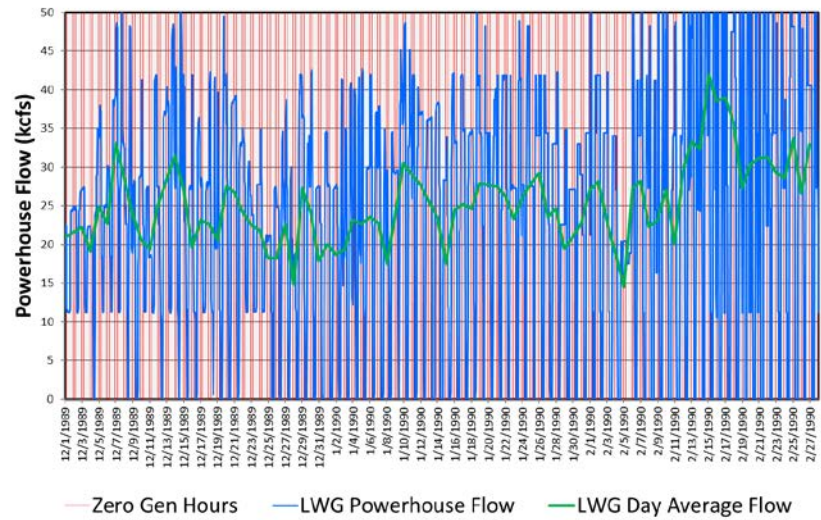

Historical Zero Generation Implementation 1988-2020

1988-89

LWG Zero Gen Operations

LGS Zero Gen Operations

LMN Zero Gen Operations

IHR Zero Gen Operations

1989-90

LWG Zero Gen Operations