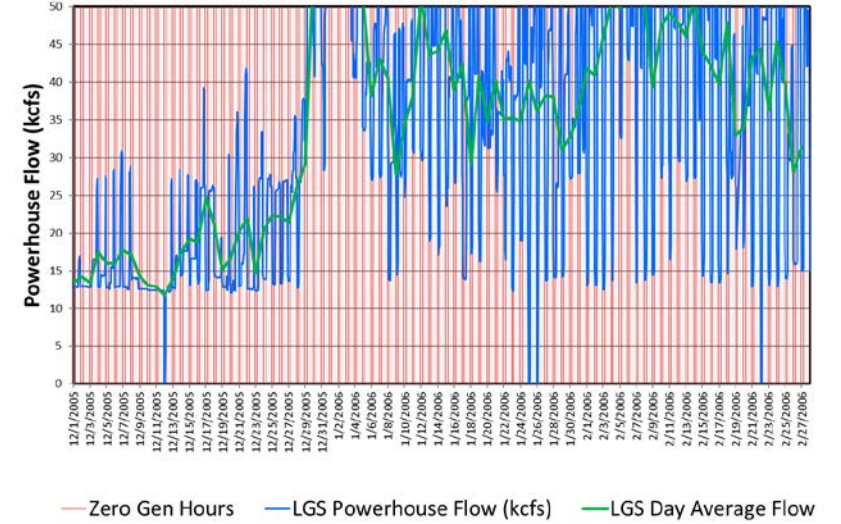

LGS Zero Gen Operations