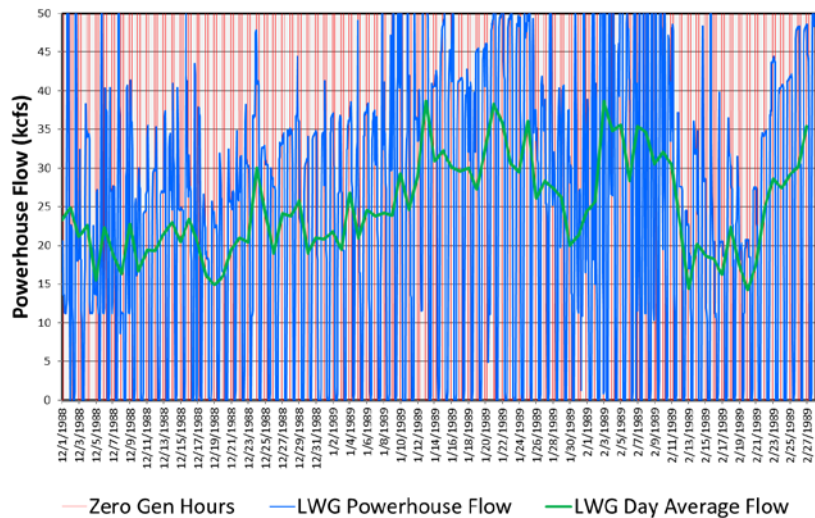

Historical Zero Generation Implementation 1988-2020

1988-89

LWG Zero Gen Operations

LGS Zero Gen Operations

LMN Zero Gen Operations

IHR Zero Gen Operations

1989-90

LWG Zero Gen Operations