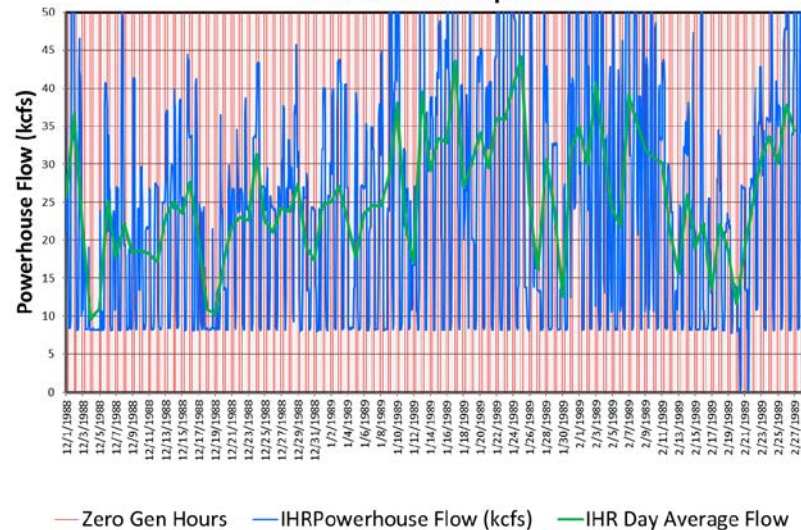

Historical Zero Generation Implementation 1988-2020

1988-89

LWG Zero Gen Operations

LGS Zero Gen Operations

LMN Zero Gen Operations

IHR Zero Gen Operations

1989-90

LWG Zero Gen Operations