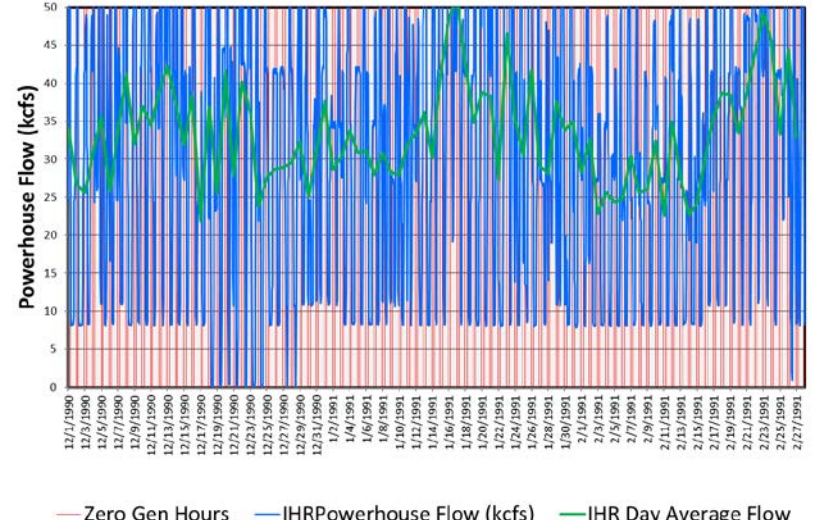

Historical Zero Generation Implementation 1988-2020

1988-89

LWG Zero Gen Operations

LGS Zero Gen Operations

LMN Zero Gen Operations

IHR Zero Gen Operations

1989-90

LWG Zero Gen Operations

LGS Zero Gen Operations

LMN Zero Gen Operations

IHR Zero Gen Operations

1990-91

LWG Zero Gen Operations

LGS Zero Gen Operations

LMN Zero Gen Operations

IHR Zero Gen Operations