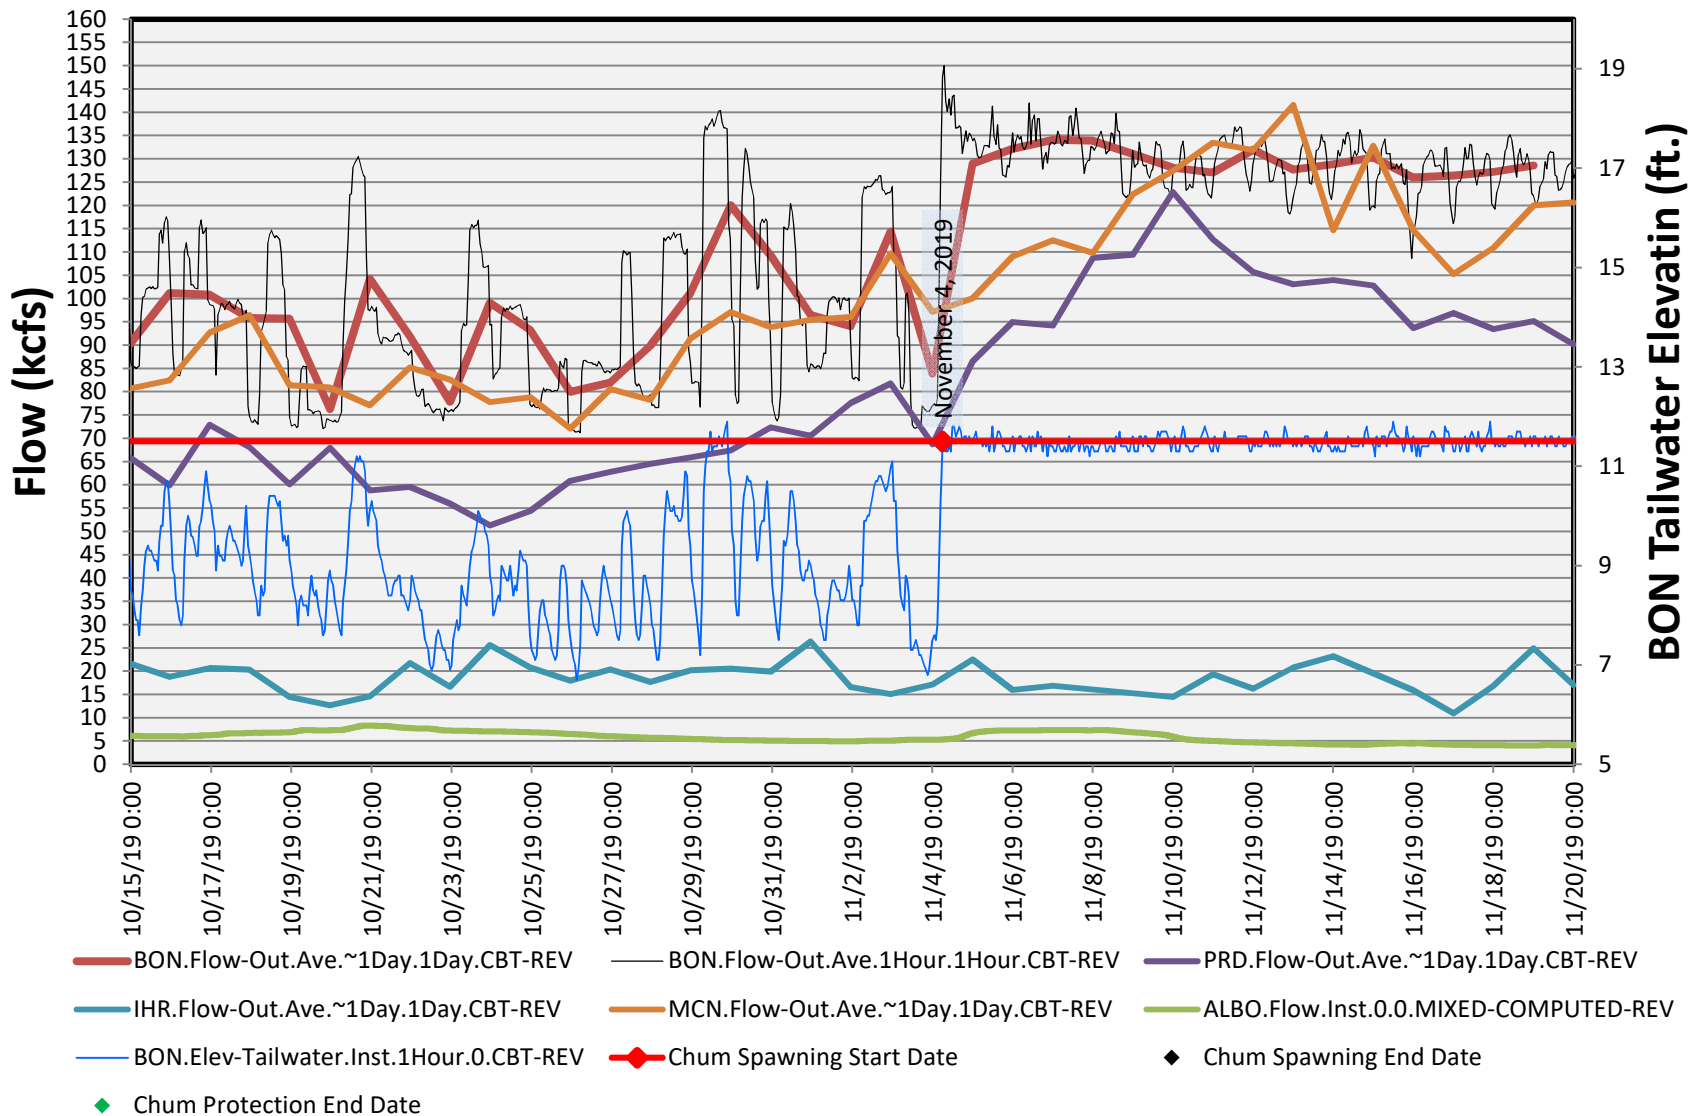

Bonneville Chum Operations

BON TW and GCL FB