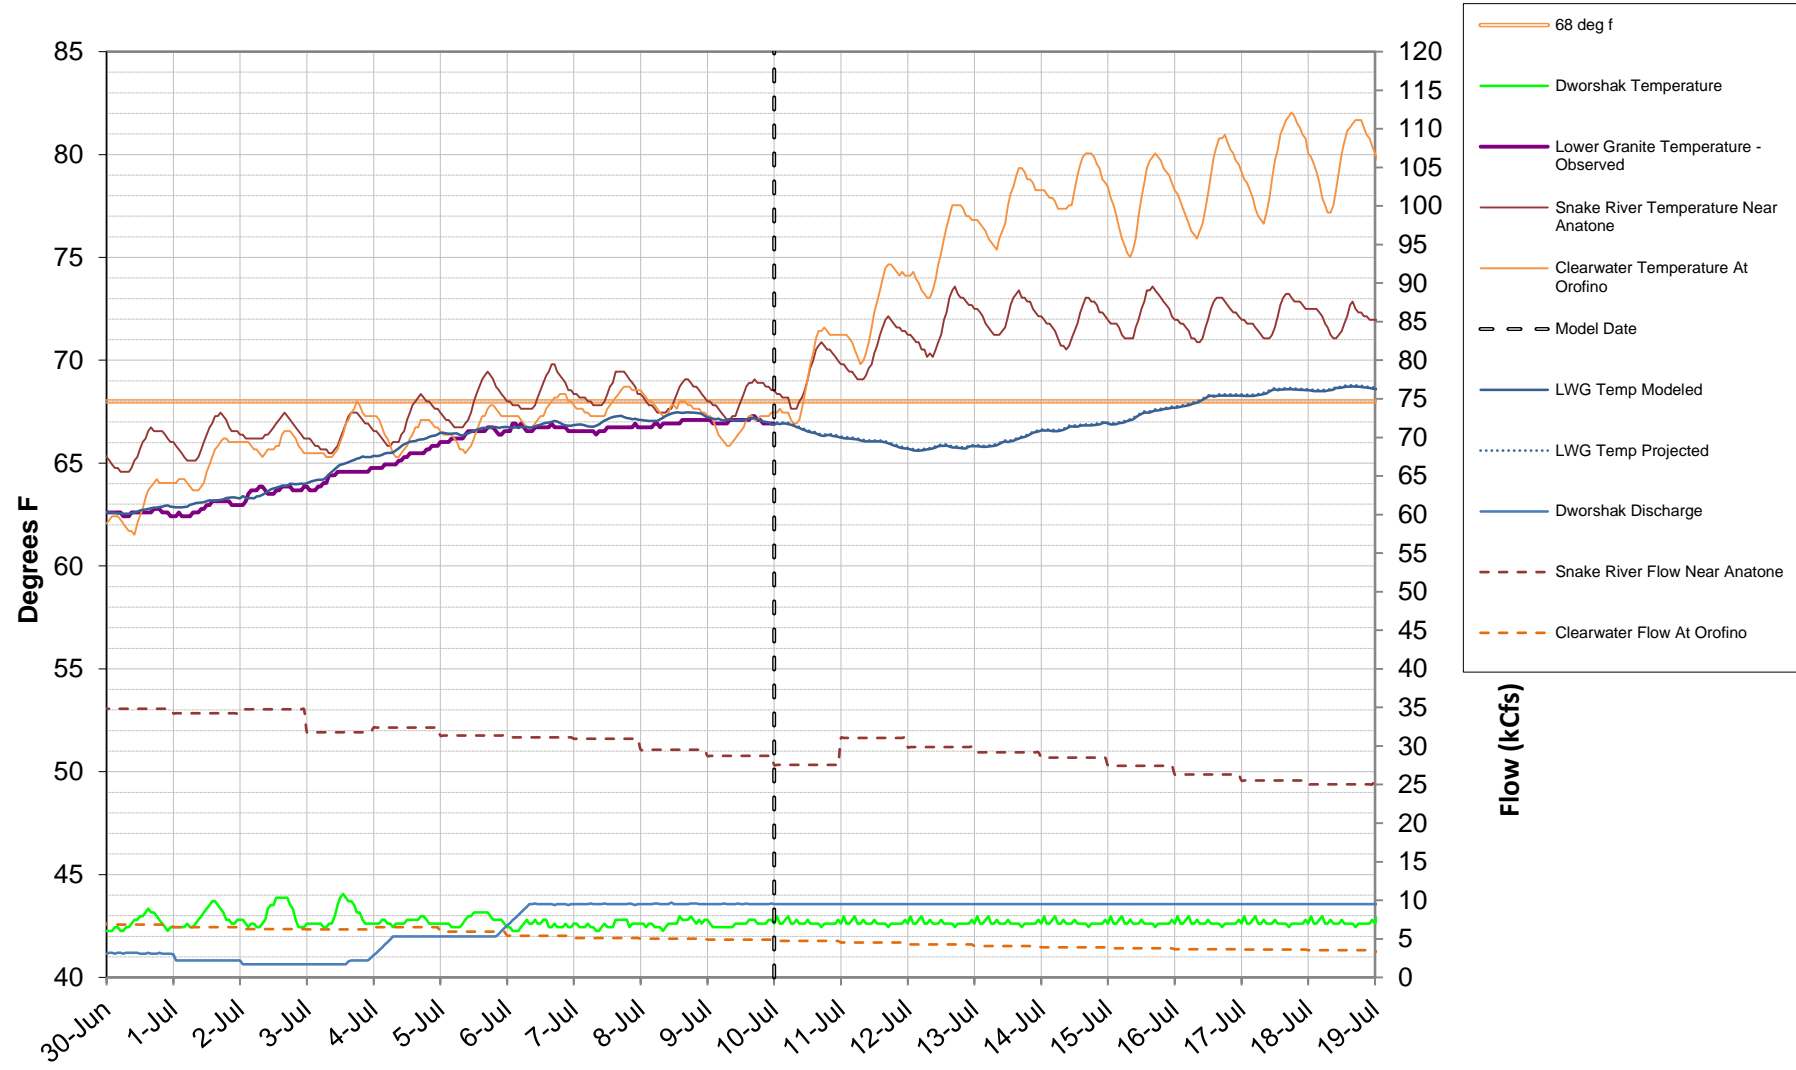

Analog Year 2002

Water Temperature Comparisons Model from 6/30/2019 to 7/19/2019 Observed Data to 7/10/2019

Analog Year 2002

Water Temperature Comparisons Model from 6/30/2019 to 7/19/2019 Observed Data to 7/10/2019