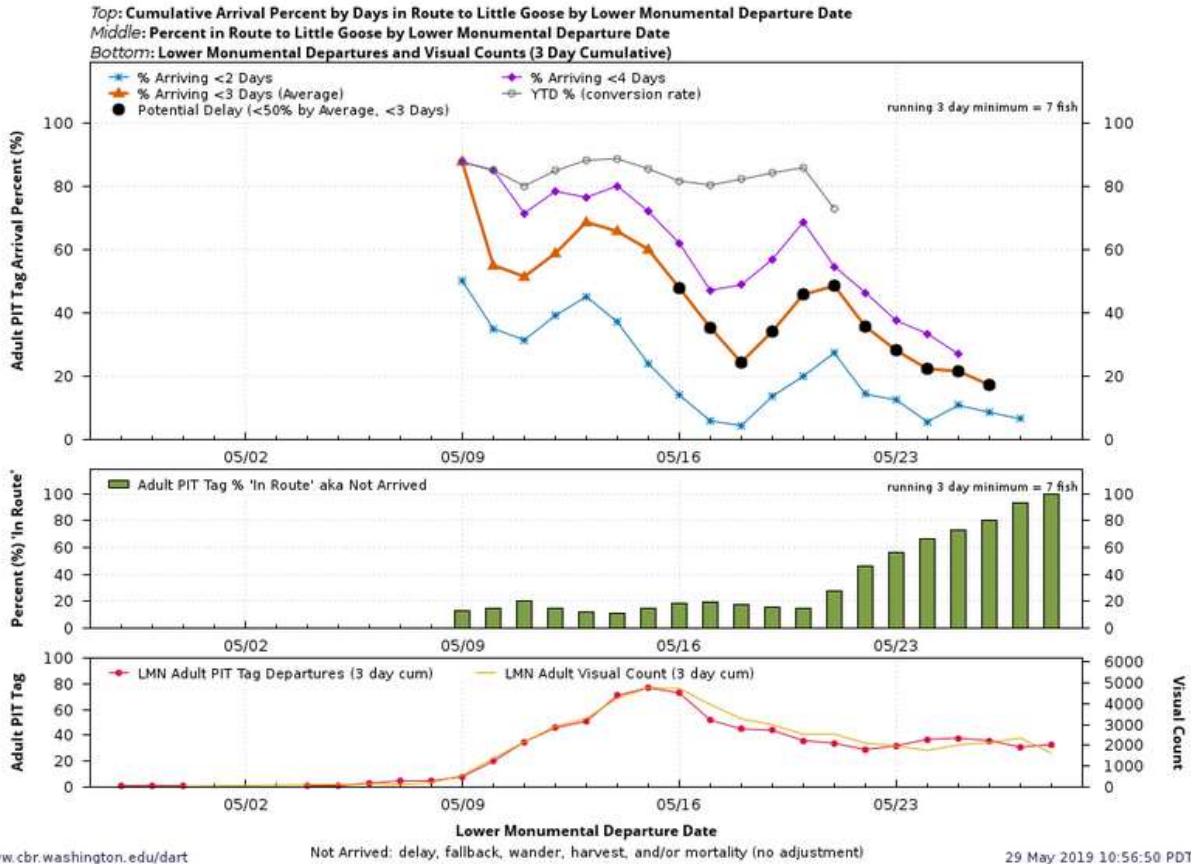

**Running 3 Day - Lower Monumental to Little Goose Travel Days and Run Size**  
**2019 Adult PIT Tagged All Spring Summer Chinook Released at/above Lower Granite**  
**Unique TagIDs Departing Lower Monumental (282) through 05/28**  
**YTD Conversion Rate 67.0, YTD Harmonic Mean Travel Time 1.9**

www.cbr.washington.edu/dart

Not Arrived: delay, fallback, wander, harvest, and/or mortality (no adjustment)

29 May 2019 10:56:50 PDT