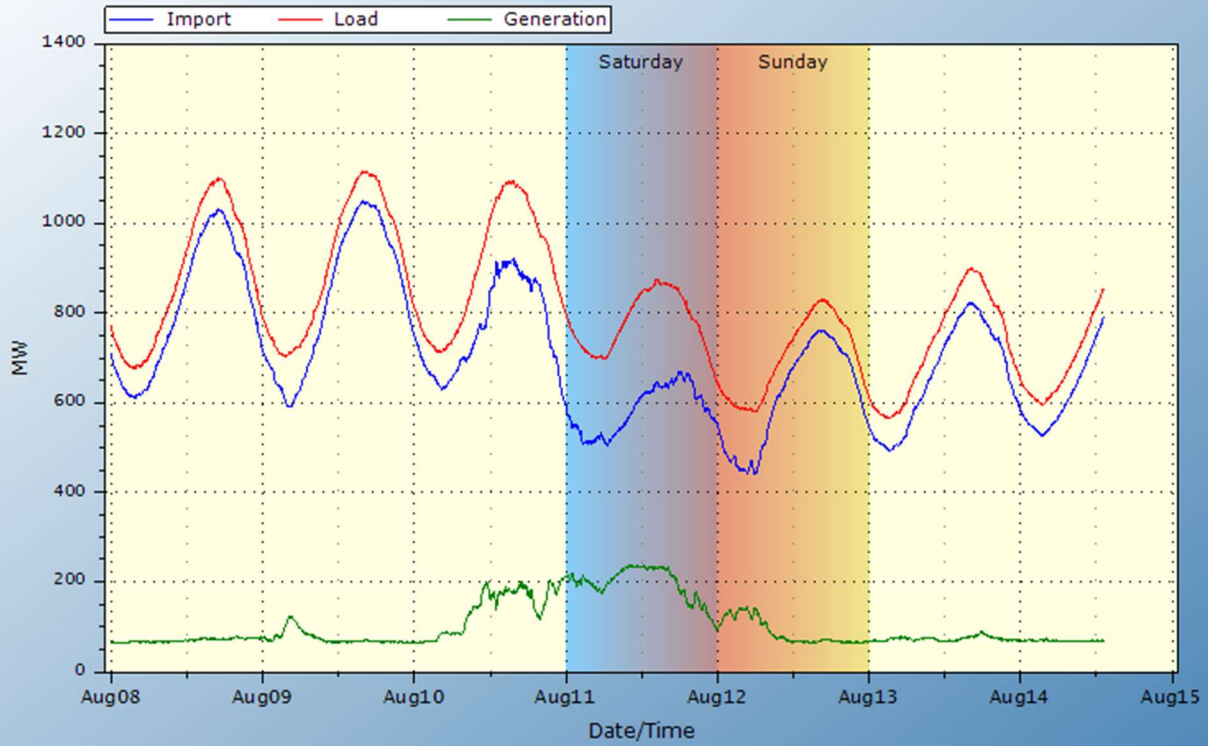

Tri Cities Load/Import/Gen, Last 7 days
08Aug2018 - 15Aug2018 (last updated 14Aug2018 13:16:01)

Based on 5-min readings from the BPA SCADA system for points 98222,98223,98220
BPA Technical Operations (TOT-OpInfo@bpa.gov)