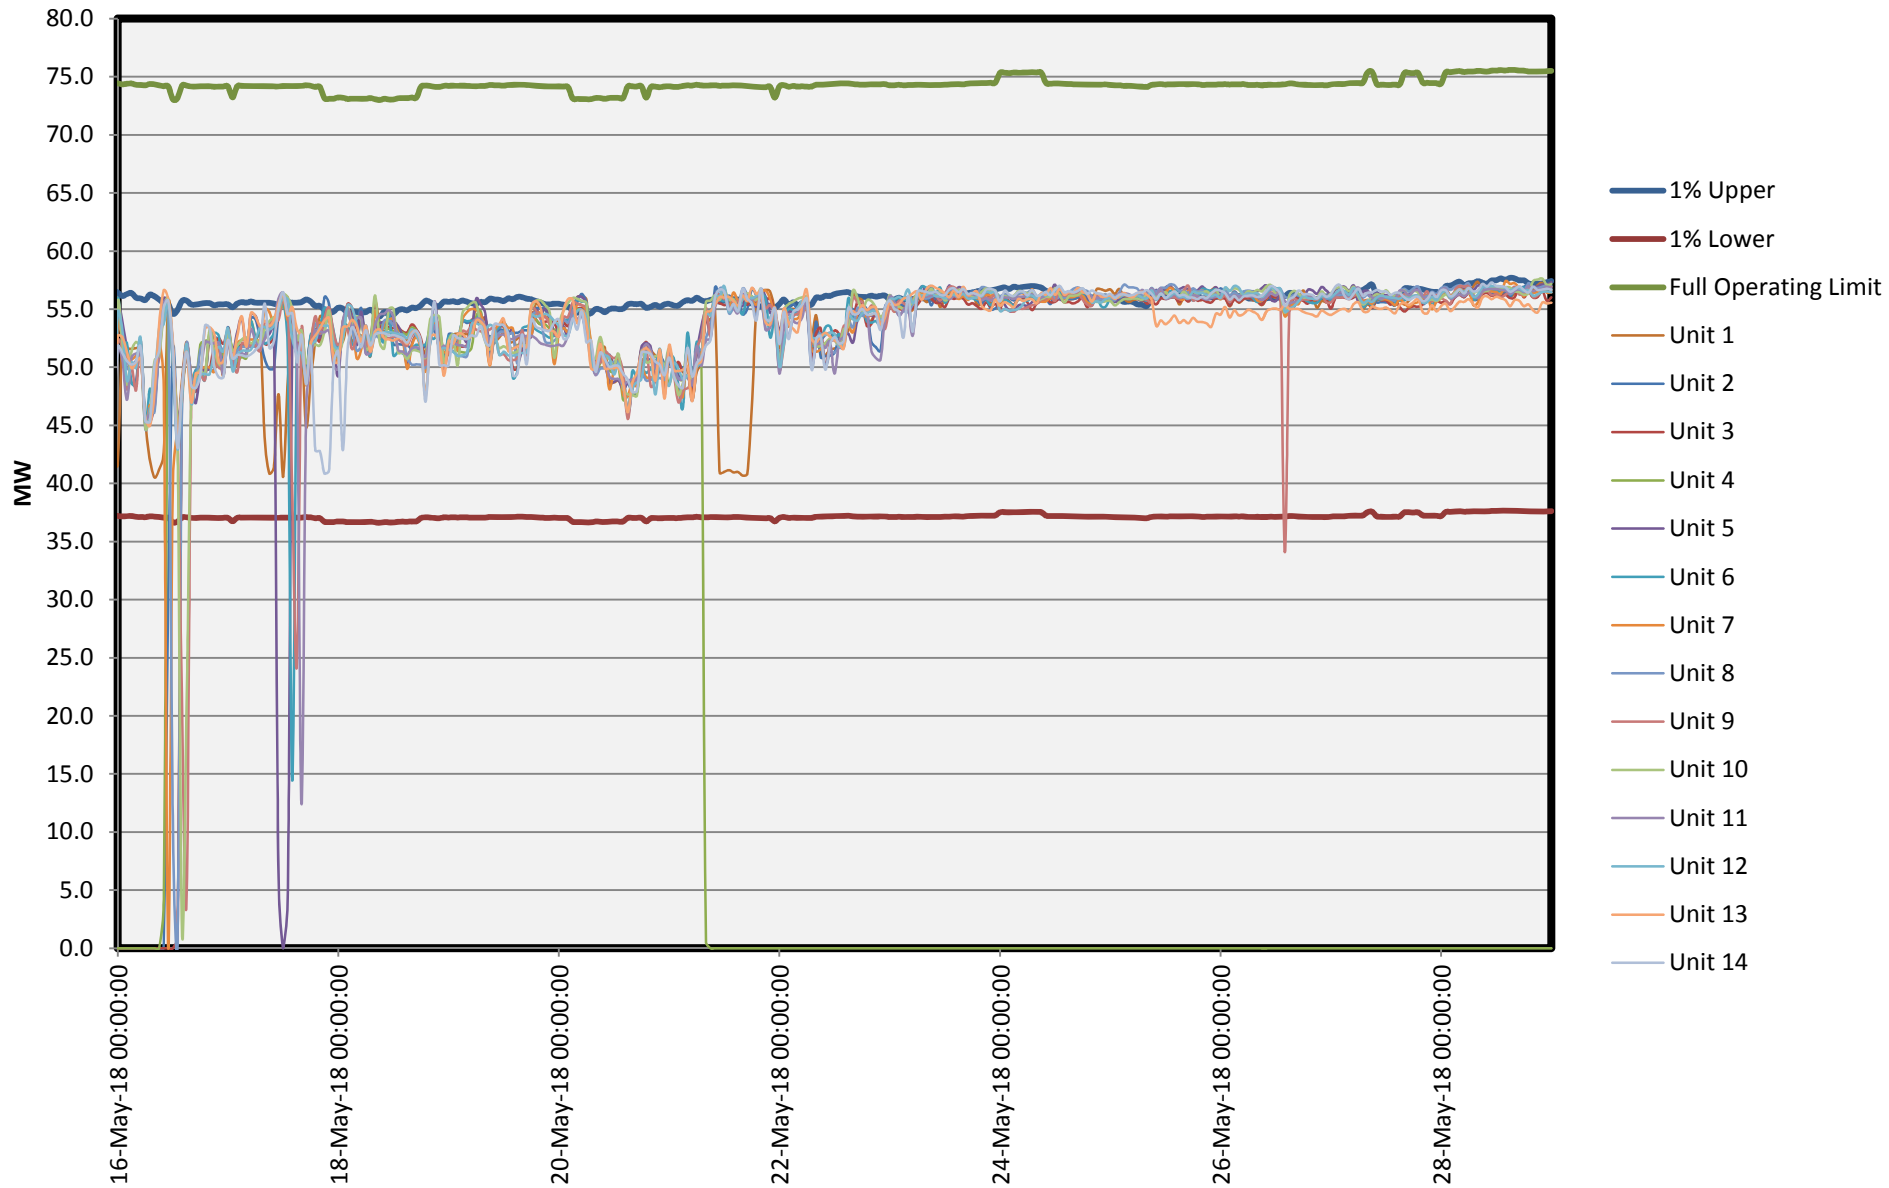

McNary Dam Turbine Operations

John Day Dam Turbine Operations

The Dalles Dam Turbine Operations