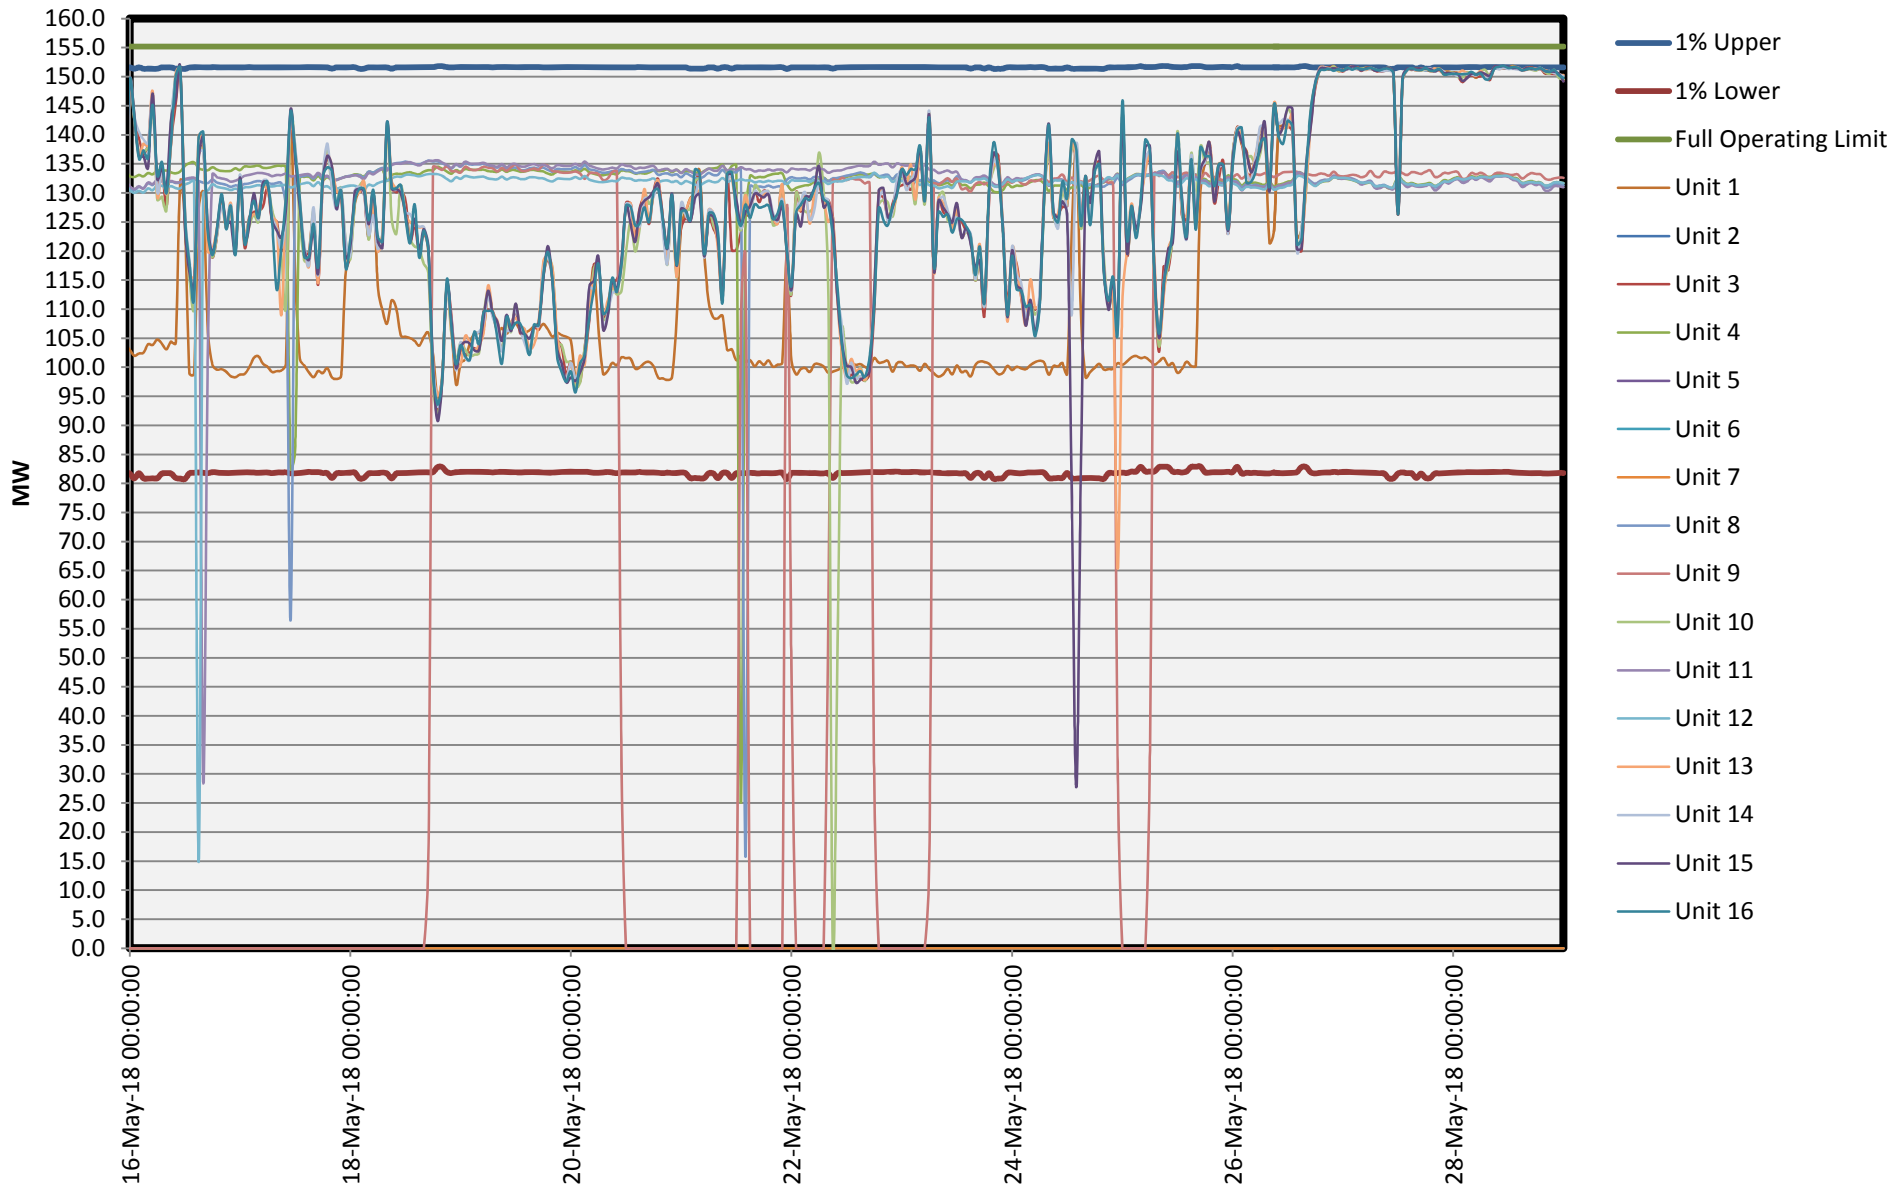

McNary Dam Turbine Operations

John Day Dam Turbine Operations

The Dalles Dam Turbine Operations