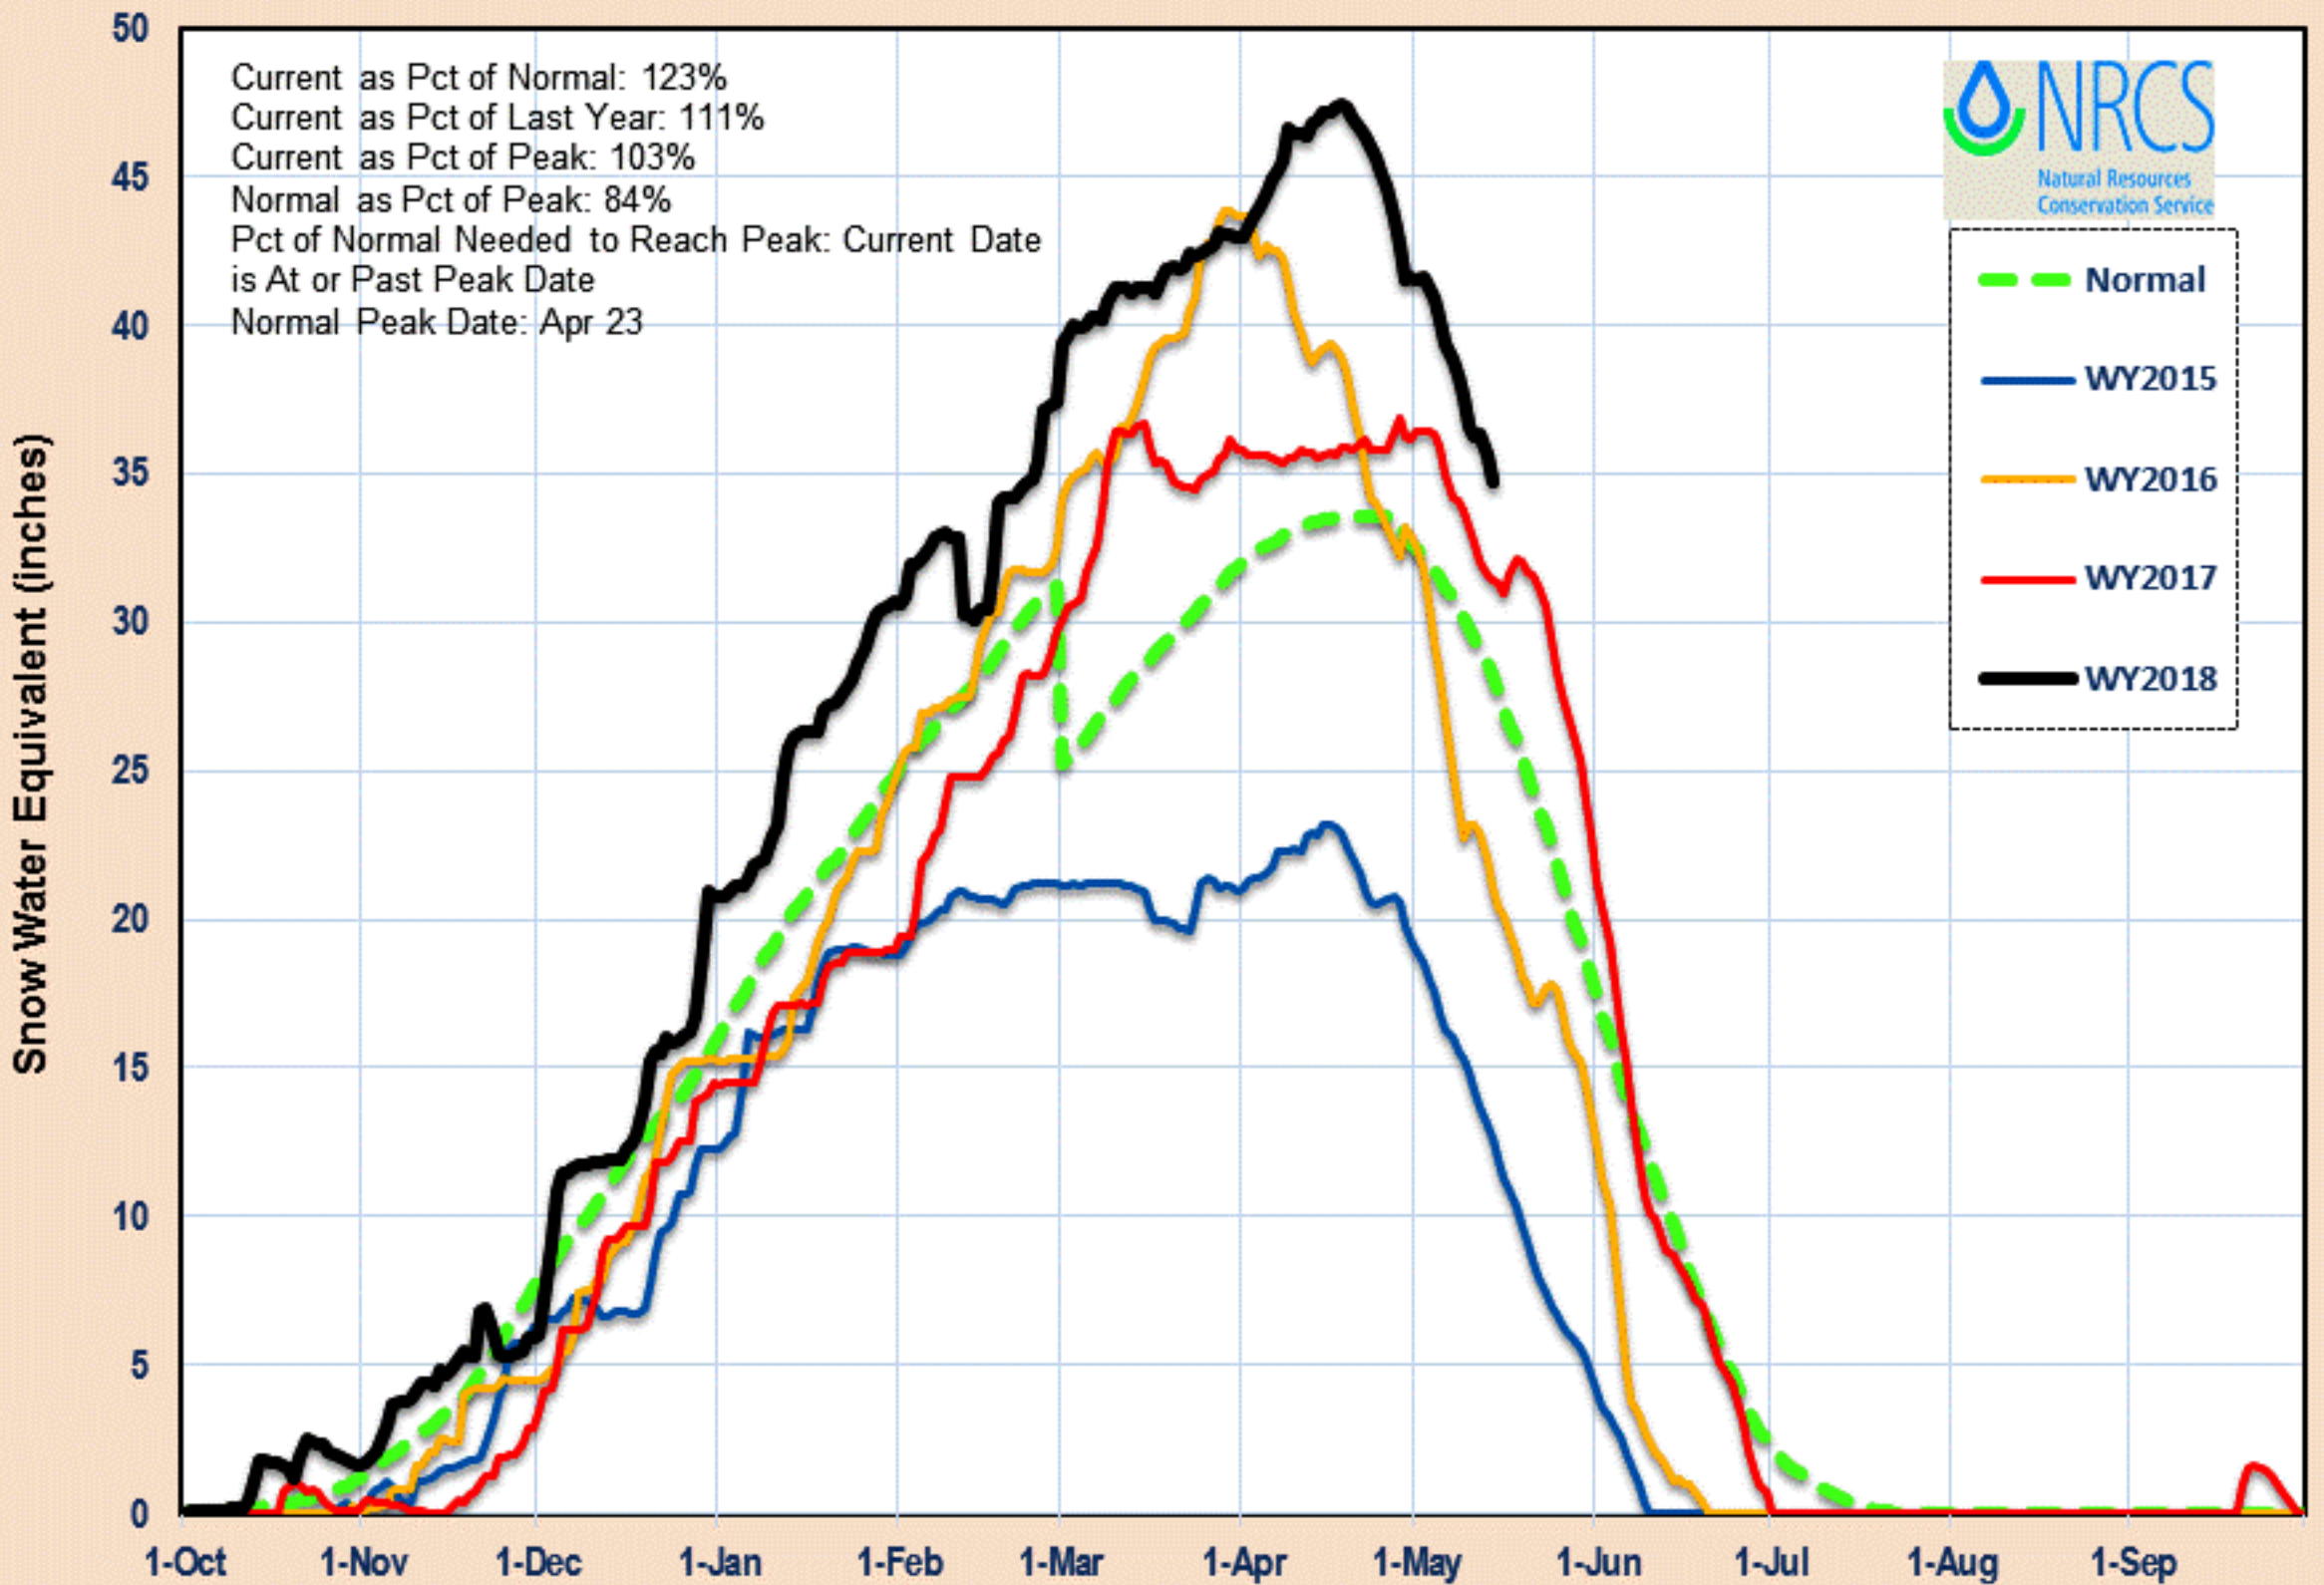

# Dworshak 2018 Snowpack Comparison Graph (8 sites)

Based on Provisional SNOTEL data as of May 14, 2018

# Dworshak -- Proposed Operations for WY 2018

Using Analog Year 1991 & Using Combined-FCST