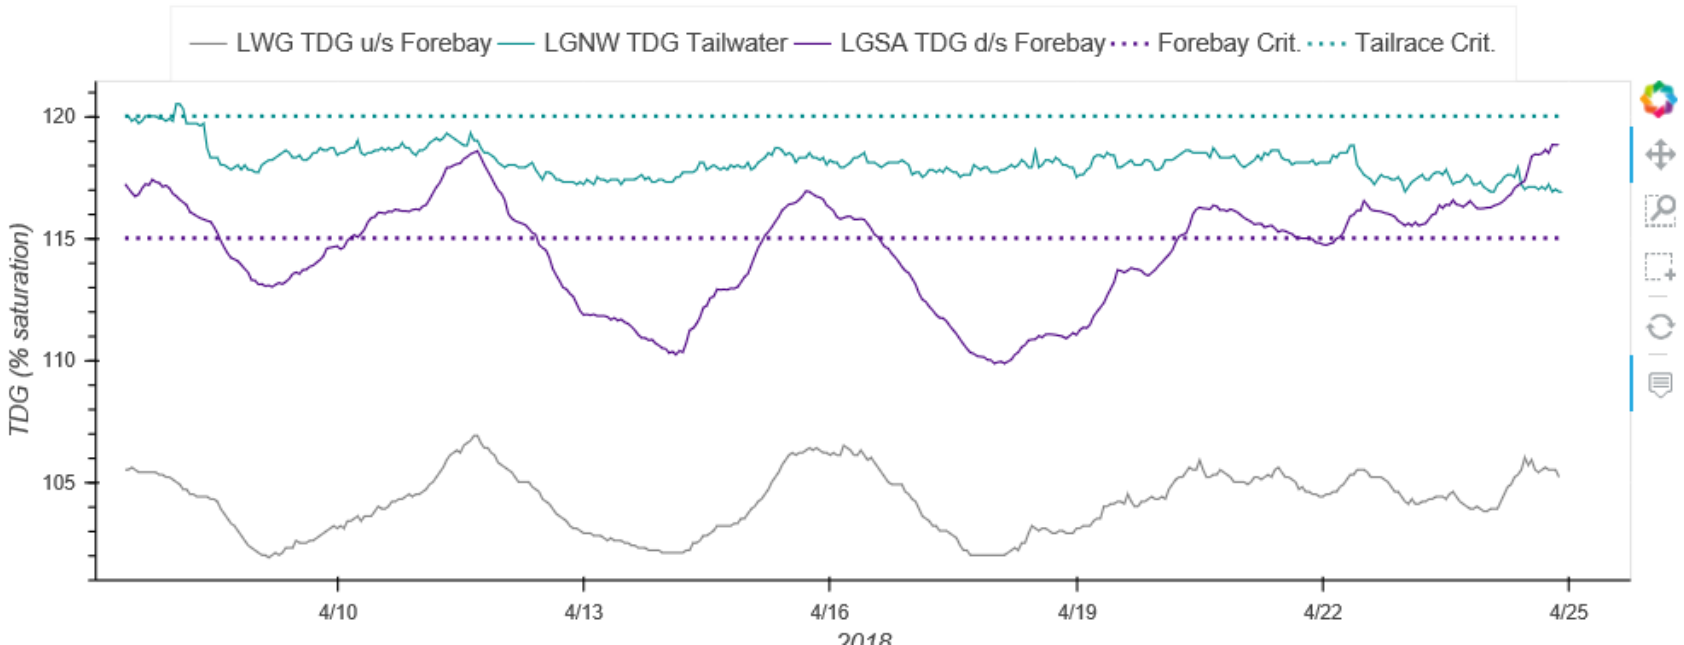

Lower Granite

Lower Granite

Little Goose

The Dalles

The Dalles

Pasco, WA

52° BALCOMANDMOE FARM STATION | [REPORT](#) | [CHANGE](#) ✓

TODAY

HOURLY

10-DAY

CALENDAR

HISTORY

WUNDERMAP

Customize

Wed 4/25	Thu 4/26	Fri 4/27	Sat 4/28	Sun 4/29	Mon 4/30	Tue 5/1	Wed 5/2	Thu 5/3	Fri 5/4
82° 44° F	86° 48° F	85° 48° F	69° 47° F	65° 46° F	66° 44° F	69° 45° F	75° 49° F	80° 51° F	81° 52° F
Mostly Sunny	Sunny	Mostly Sunny	AM Showers	Showers	Showers	Partly Cloudy	Sunny	Sunny	Mostly Sunny
0 in	0 in	0.12 in	0.08 in	0.07 in	0.06 in	0 in	0 in	0 in	0 in