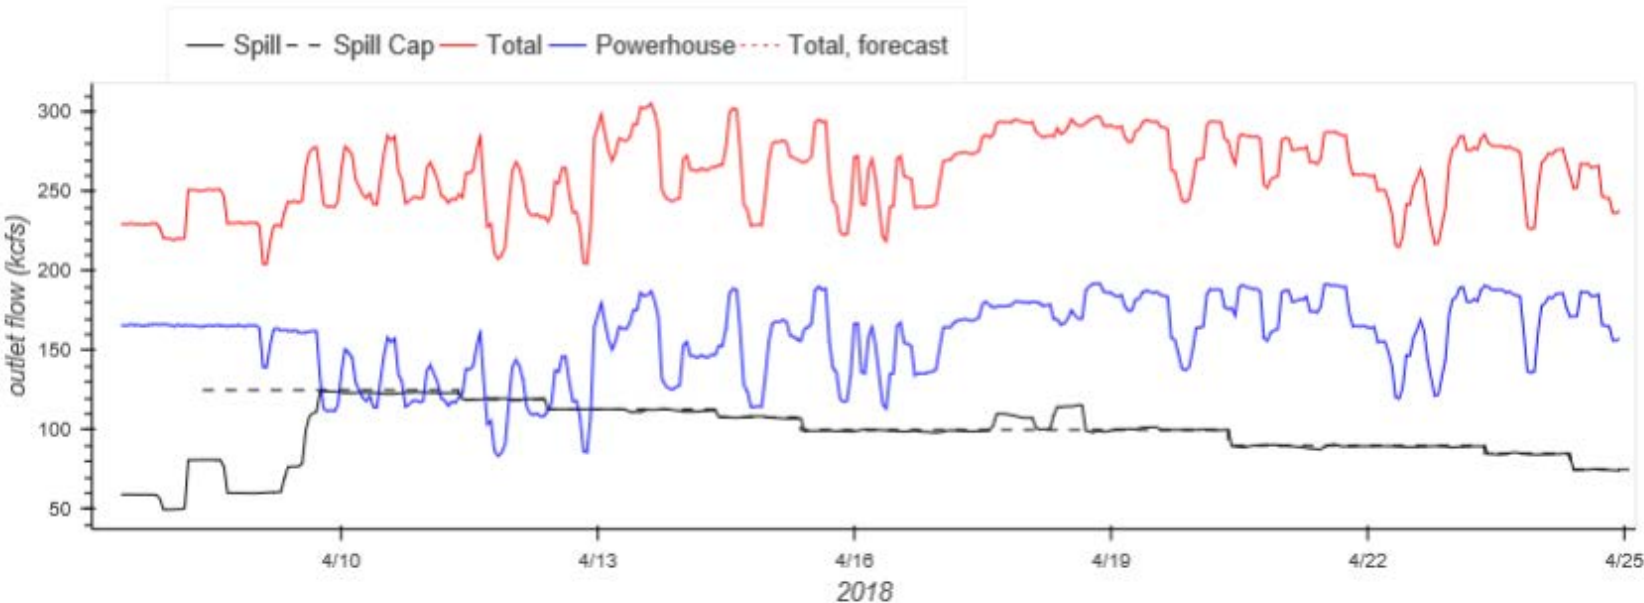

Lower Granite

Lower Granite

Little Goose

The Dalles

The Dalles

Pasco, WA

52° BALCOMANDMOE FARM STATION | [REPORT](#) | [CHANGE](#) ✓

TODAY

HOURLY

10-DAY

CALENDAR

HISTORY

WUNDERMAP

Customize

Wed 4/25	Thu 4/26	Fri 4/27	Sat 4/28	Sun 4/29	Mon 4/30	Tue 5/1	Wed 5/2	Thu 5/3	Fri 5/4
82° 44° F	86° 48° F	85° 48° F	69° 47° F	65° 46° F	66° 44° F	69° 45° F	75° 49° F	80° 51° F	81° 52° F
Mostly Sunny	Sunny	Mostly Sunny	AM Showers	Showers	Showers	Partly Cloudy	Sunny	Sunny	Mostly Sunny
0 in	0 in	0.12 in	0.08 in	0.07 in	0.06 in	0 in	0 in	0 in	0 in