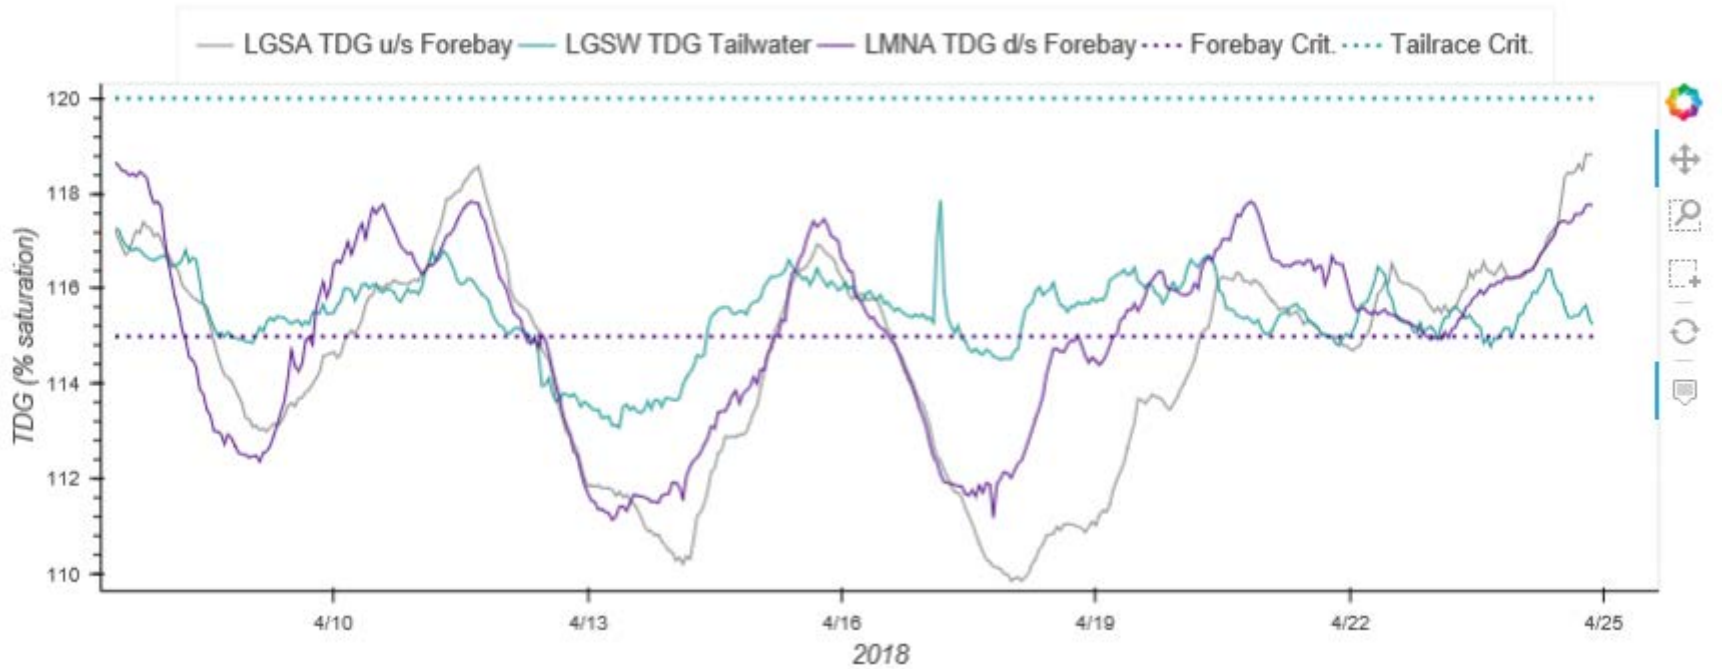

Lower Granite

Lower Granite

Little Goose

The Dalles

The Dalles

Pasco, WA

52° BALCOMANDMOE FARM STATION | [REPORT](#) | [CHANGE](#) ✓

TODAY

HOURLY

10-DAY

CALENDAR

HISTORY

WUNDERMAP

Customize

Wed 4/25	Thu 4/26	Fri 4/27	Sat 4/28	Sun 4/29	Mon 4/30	Tue 5/1	Wed 5/2	Thu 5/3	Fri 5/4
82° 44° F	86° 48° F	85° 48° F	69° 47° F	65° 46° F	66° 44° F	69° 45° F	75° 49° F	80° 51° F	81° 52° F
Mostly Sunny	Sunny	Mostly Sunny	AM Showers	Showers	Showers	Partly Cloudy	Sunny	Sunny	Mostly Sunny
0 in	0 in	0.12 in	0.08 in	0.07 in	0.06 in	0 in	0 in	0 in	0 in