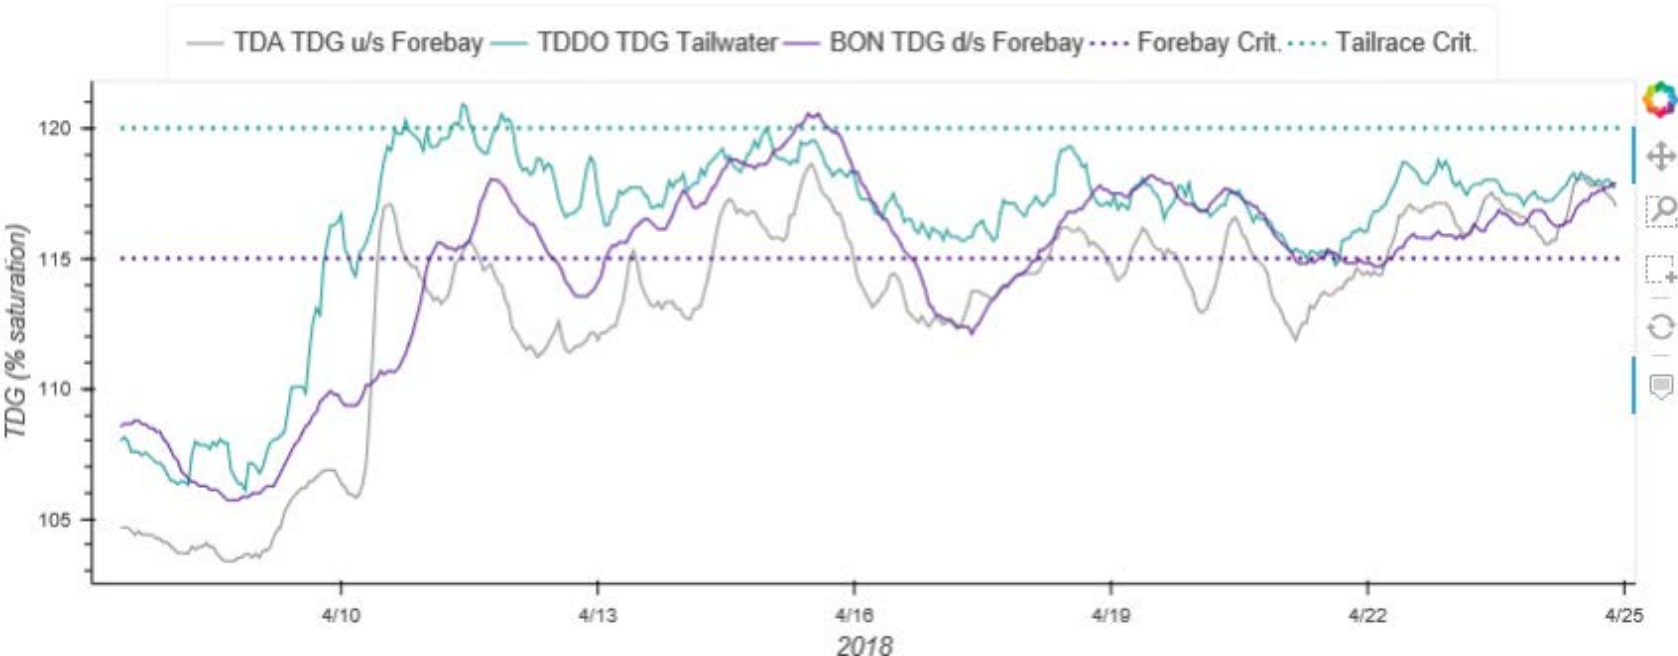

Lower Granite

Lower Granite

Little Goose

The Dalles

The Dalles

Pasco, WA

52° BALCOMANDMOE FARM STATION | [REPORT](#) | [CHANGE](#) ✓

TODAY

HOURLY

10-DAY

CALENDAR

HISTORY

WUNDERMAP

Customize

Wed 4/25	Thu 4/26	Fri 4/27	Sat 4/28	Sun 4/29	Mon 4/30	Tue 5/1	Wed 5/2	Thu 5/3	Fri 5/4
82° 44° F	86° 48° F	85° 48° F	69° 47° F	65° 46° F	66° 44° F	69° 45° F	75° 49° F	80° 51° F	81° 52° F
Mostly Sunny	Sunny	Mostly Sunny	AM Showers	Showers	Showers	Partly Cloudy	Sunny	Sunny	Mostly Sunny
0 in	0 in	0.12 in	0.08 in	0.07 in	0.06 in	0 in	0 in	0 in	0 in