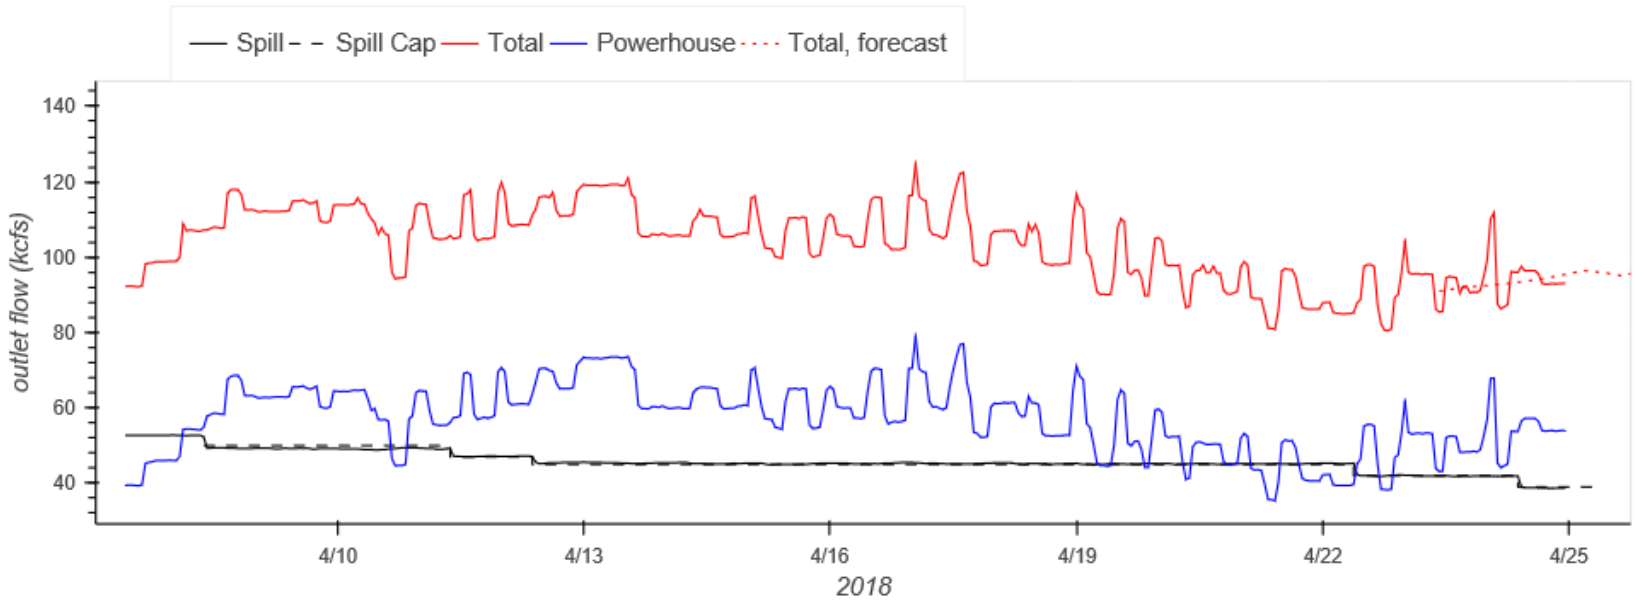

Lower Granite

Lower Granite

Little Goose

The Dalles

The Dalles

Pasco, WA

52° BALCOMANDMOE FARM STATION | [REPORT](#) | [CHANGE](#) ✓

TODAY

HOURLY

10-DAY

CALENDAR

HISTORY

WUNDERMAP

Customize

Wed 4/25	Thu 4/26	Fri 4/27	Sat 4/28	Sun 4/29	Mon 4/30	Tue 5/1	Wed 5/2	Thu 5/3	Fri 5/4
82° 44° F	86° 48° F	85° 48° F	69° 47° F	65° 46° F	66° 44° F	69° 45° F	75° 49° F	80° 51° F	81° 52° F
Mostly Sunny	Sunny	Mostly Sunny	AM Showers	Showers	Showers	Partly Cloudy	Sunny	Sunny	Mostly Sunny
0 in	0 in	0.12 in	0.08 in	0.07 in	0.06 in	0 in	0 in	0 in	0 in