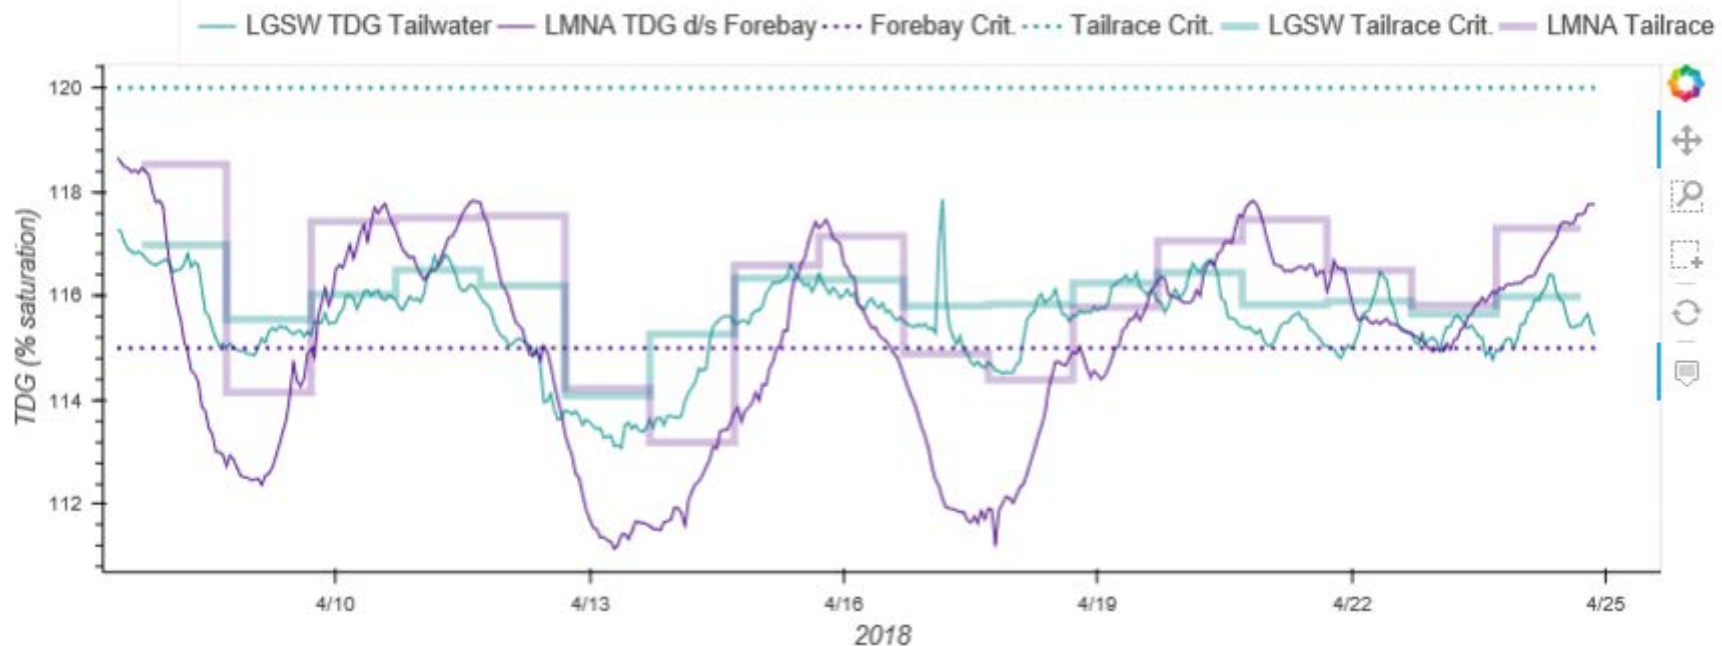

Lower Granite

Lower Granite

Little Goose

The Dalles

The Dalles

Pasco, WA

52° BALCOMANDMOE FARM STATION | [REPORT](#) | [CHANGE](#) ✓

TODAY

HOURLY

10-DAY

CALENDAR

HISTORY

WUNDERMAP

Customize

Wed 4/25	Thu 4/26	Fri 4/27	Sat 4/28	Sun 4/29	Mon 4/30	Tue 5/1	Wed 5/2	Thu 5/3	Fri 5/4
82° 44° F	86° 48° F	85° 48° F	69° 47° F	65° 46° F	66° 44° F	69° 45° F	75° 49° F	80° 51° F	81° 52° F
Mostly Sunny	Sunny	Mostly Sunny	AM Showers	Showers	Showers	Partly Cloudy	Sunny	Sunny	Mostly Sunny
0 in	0 in	0.12 in	0.08 in	0.07 in	0.06 in	0 in	0 in	0 in	0 in