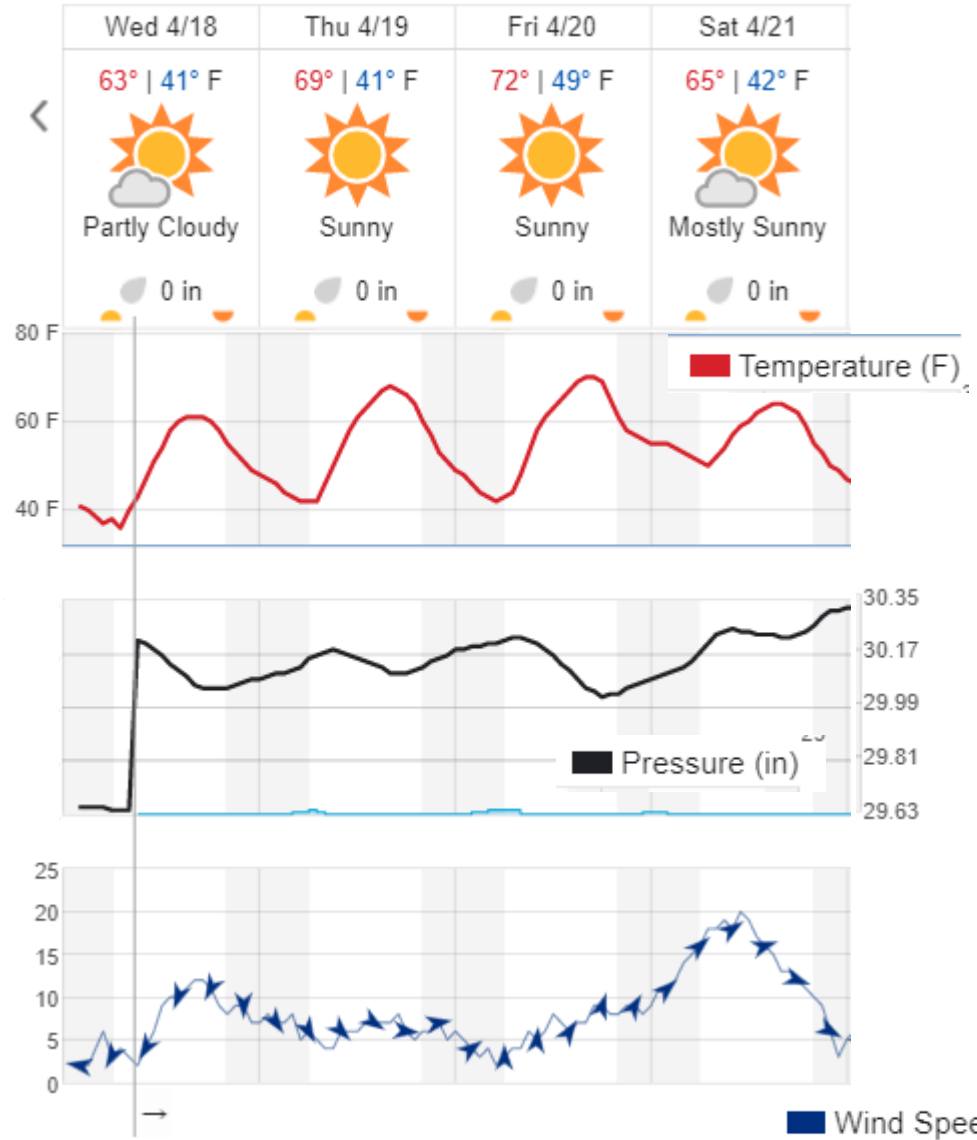

### Lower Monumental

Lower Monumental

Lower Monumental

Lower Monumental

# Weather forecast for Pasco, WA

[https://www.wunderground.com/forecast/us/wa/pasco?cm\\_ven=localwx\\_10day](https://www.wunderground.com/forecast/us/wa/pasco?cm_ven=localwx_10day)  
 Accessed 4/18/2018 at 0830