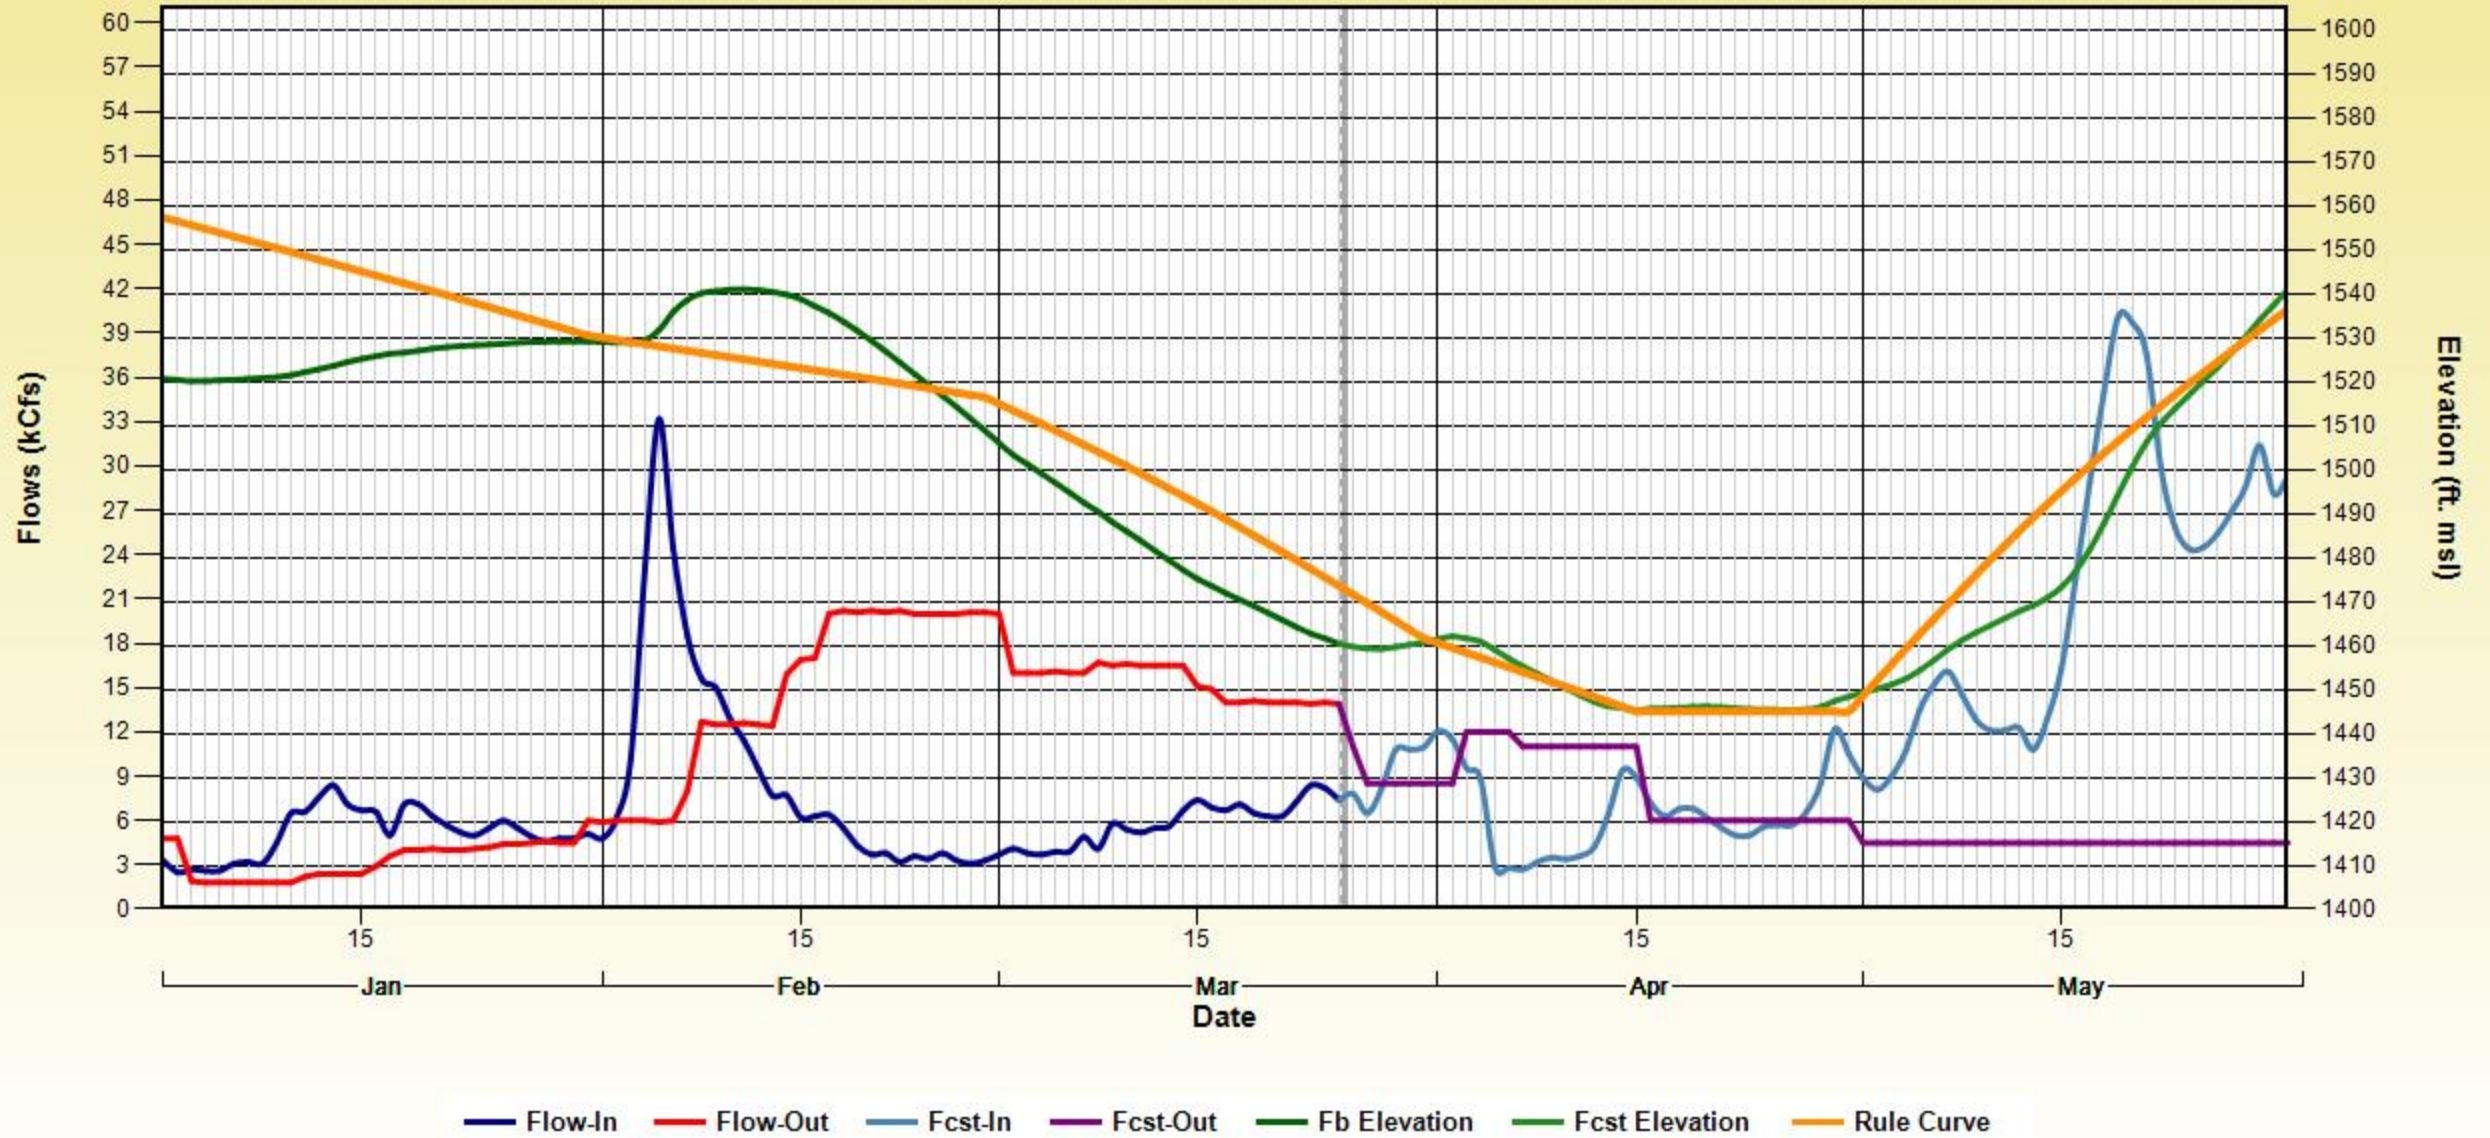

Dworshak 2018 Snowpack Comparison Graph (8 sites)

Based on Provisional SNOTEL data as of Mar 26, 2018

Dworshak -- Proposed Operations for WY 2018

Using Analog Year 2008 & RFC FCST

Dworshak -- Proposed Operations for WY 2018

Using Analog Year 2011 & RFC FCST

Dworshak -- Proposed Operations for WY 2018

Using Analog Year 2012 & RFC FCST

Dworshak -- Proposed Operations for WY 2018

Using Analog Year 2014 & RFC FCST

Dworshak -- Proposed Operations for WY 2018