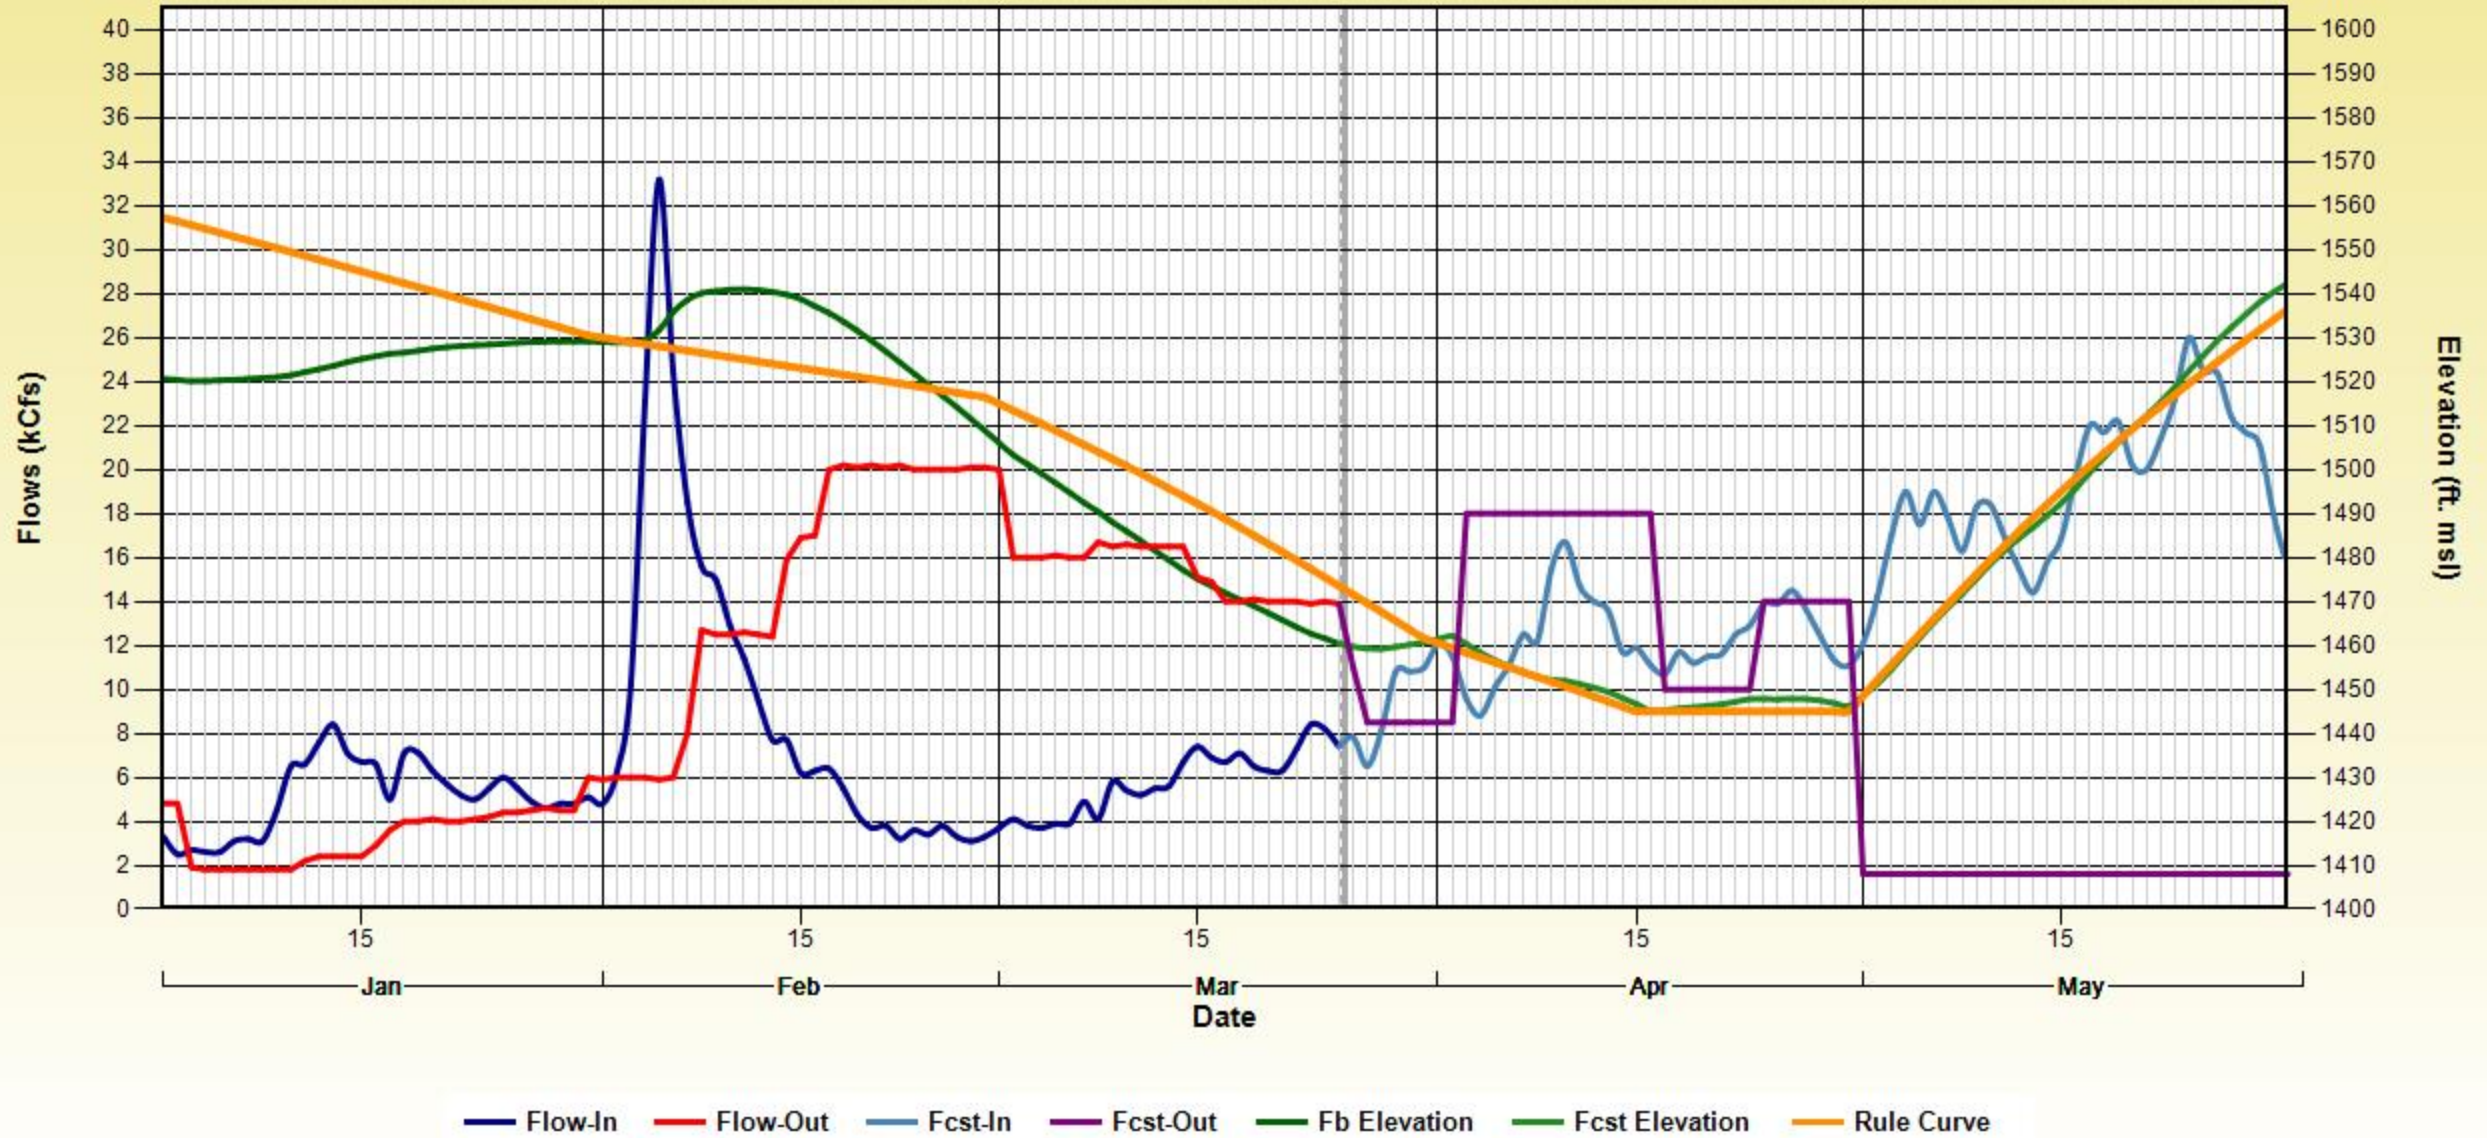

Using Analog Year 2011 & RFC FCST

Dworshak -- Proposed Operations for WY 2018

Using Analog Year 2012 & RFC FCST

Dworshak -- Proposed Operations for WY 2018

Using Analog Year 2014 & RFC FCST

Dworshak -- Proposed Operations for WY 2018