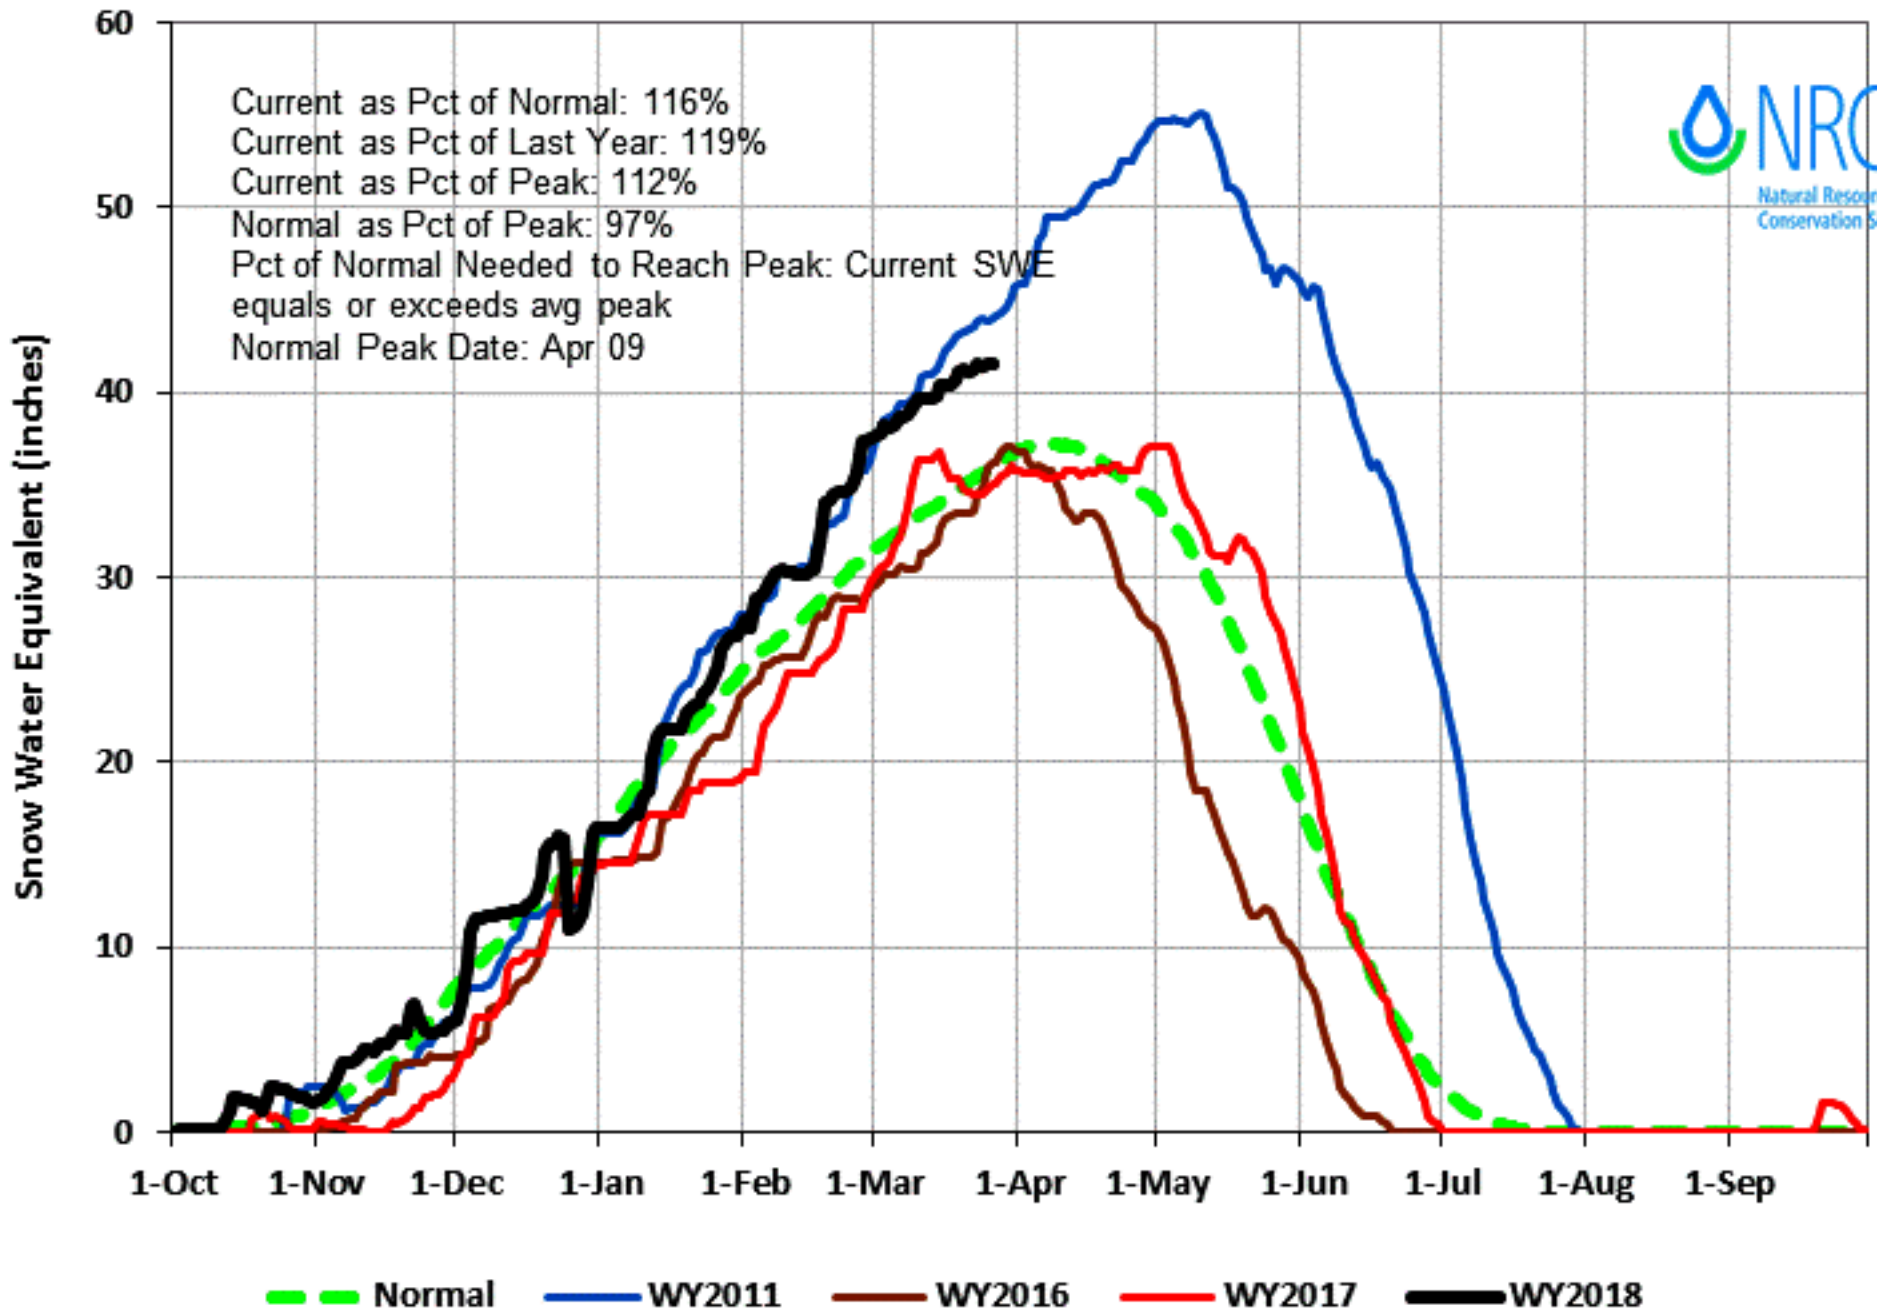

Dworshak 2018 Snowpack Comparison Graph (8 sites)

Based on Provisional SNOTEL data as of Mar 26, 2018

Dworshak -- Proposed Operations for WY 2018

Using Analog Year 2008 & RFC FCST

Dworshak -- Proposed Operations for WY 2018

Using Analog Year 2011 & RFC FCST

Dworshak -- Proposed Operations for WY 2018

Using Analog Year 2012 & RFC FCST

Dworshak -- Proposed Operations for WY 2018

Using Analog Year 2014 & RFC FCST

Dworshak -- Proposed Operations for WY 2018