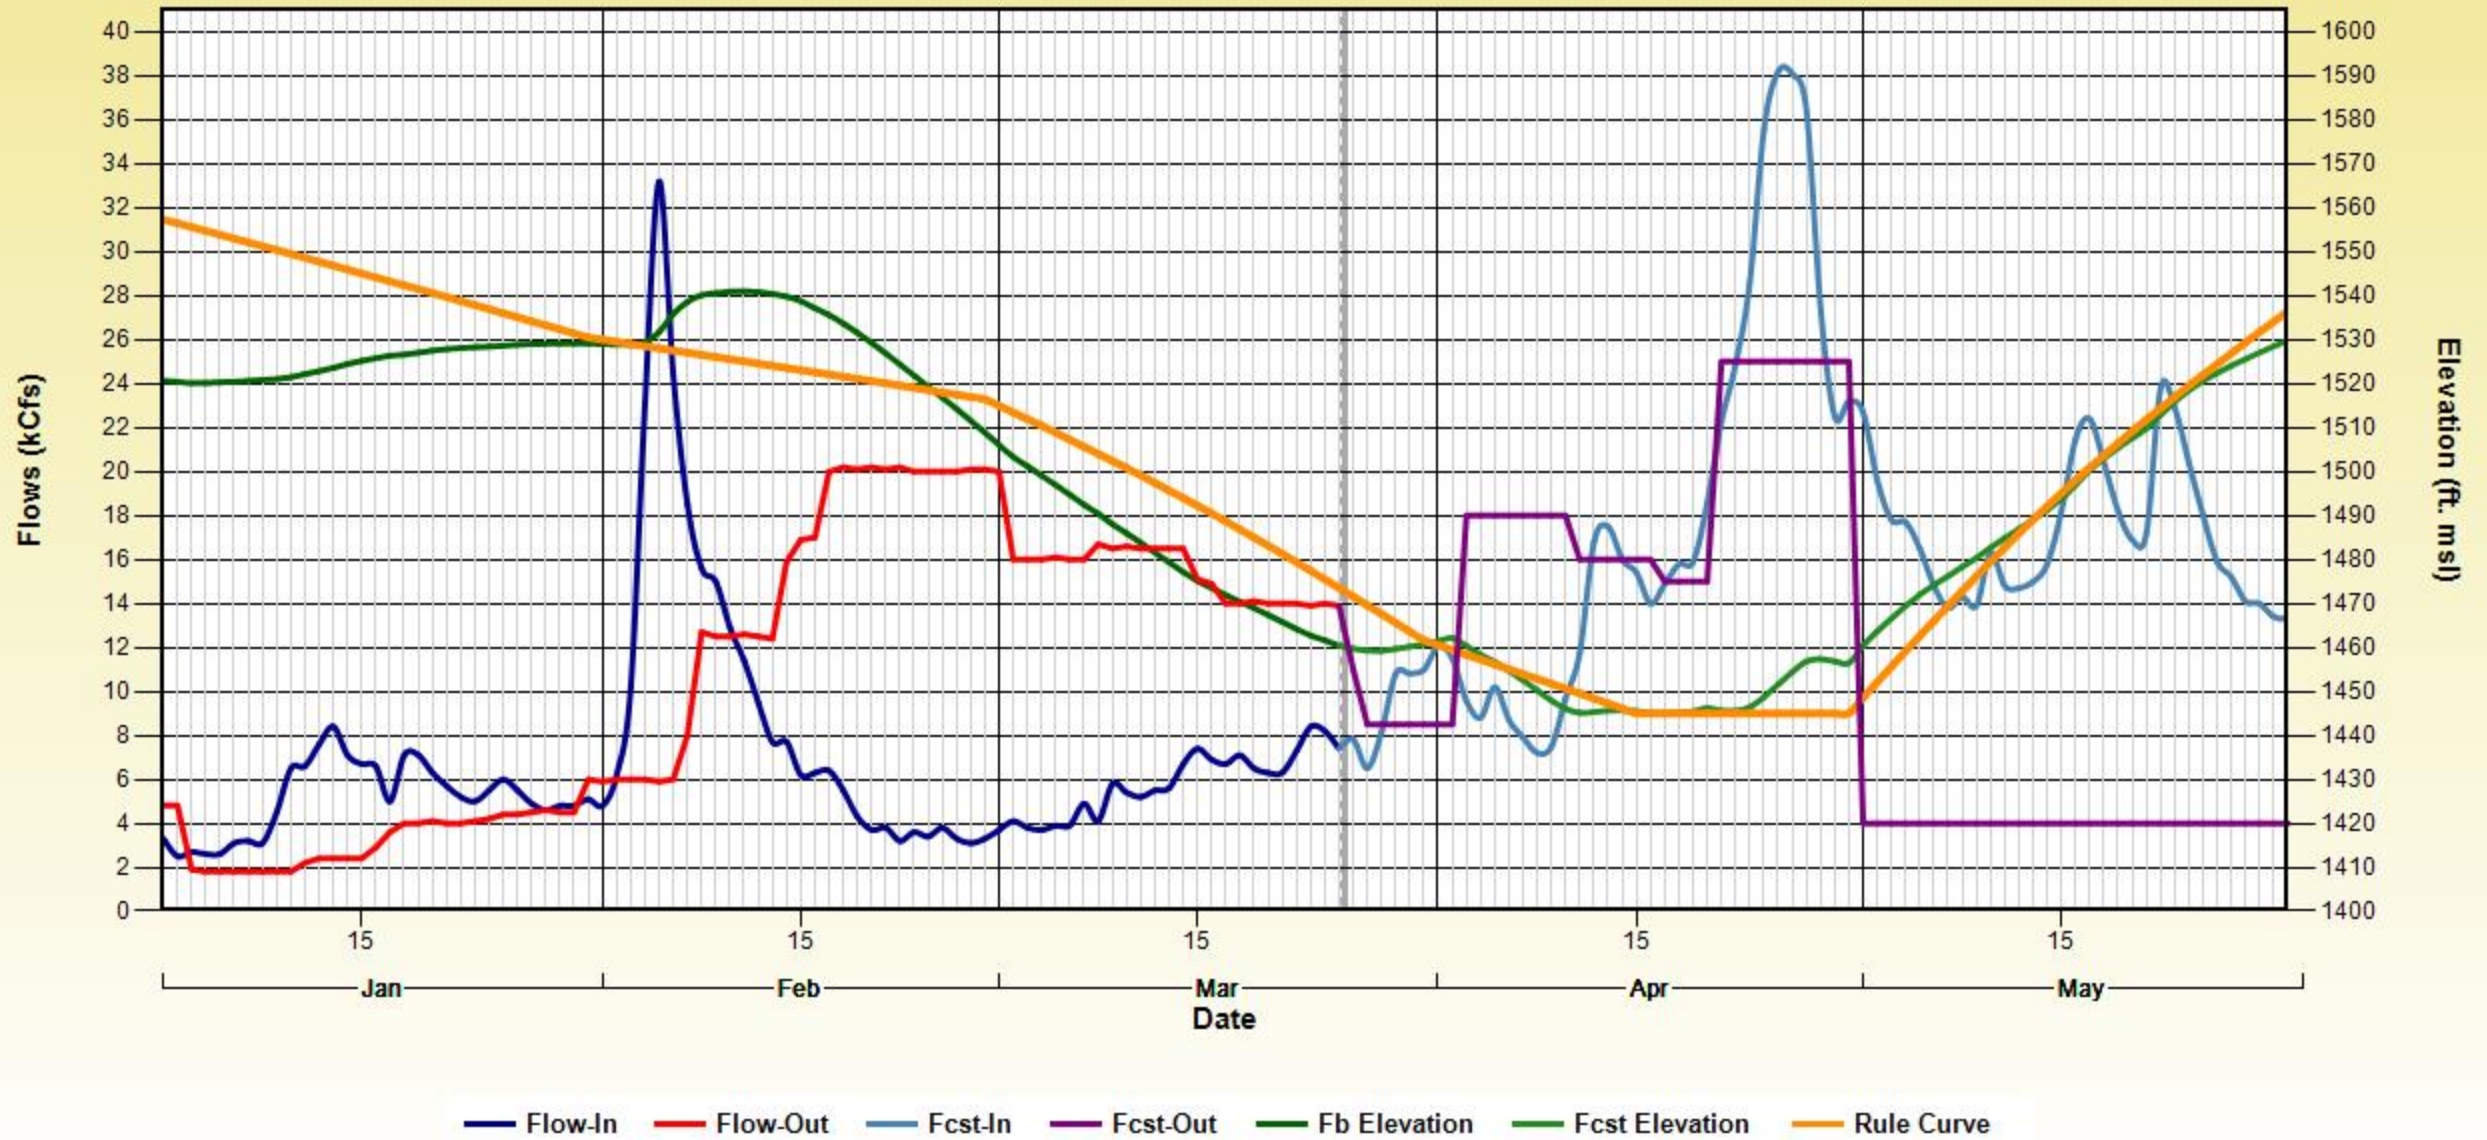

Dworshak 2018 Snowpack Comparison Graph (8 sites)

Based on Provisional SNOTEL data as of Mar 26, 2018

Dworshak -- Proposed Operations for WY 2018

Using Analog Year 2008 & RFC FCST

Dworshak -- Proposed Operations for WY 2018

Using Analog Year 2011 & RFC FCST

Dworshak -- Proposed Operations for WY 2018

Using Analog Year 2012 & RFC FCST

Dworshak -- Proposed Operations for WY 2018

Using Analog Year 2014 & RFC FCST

Dworshak -- Proposed Operations for WY 2018