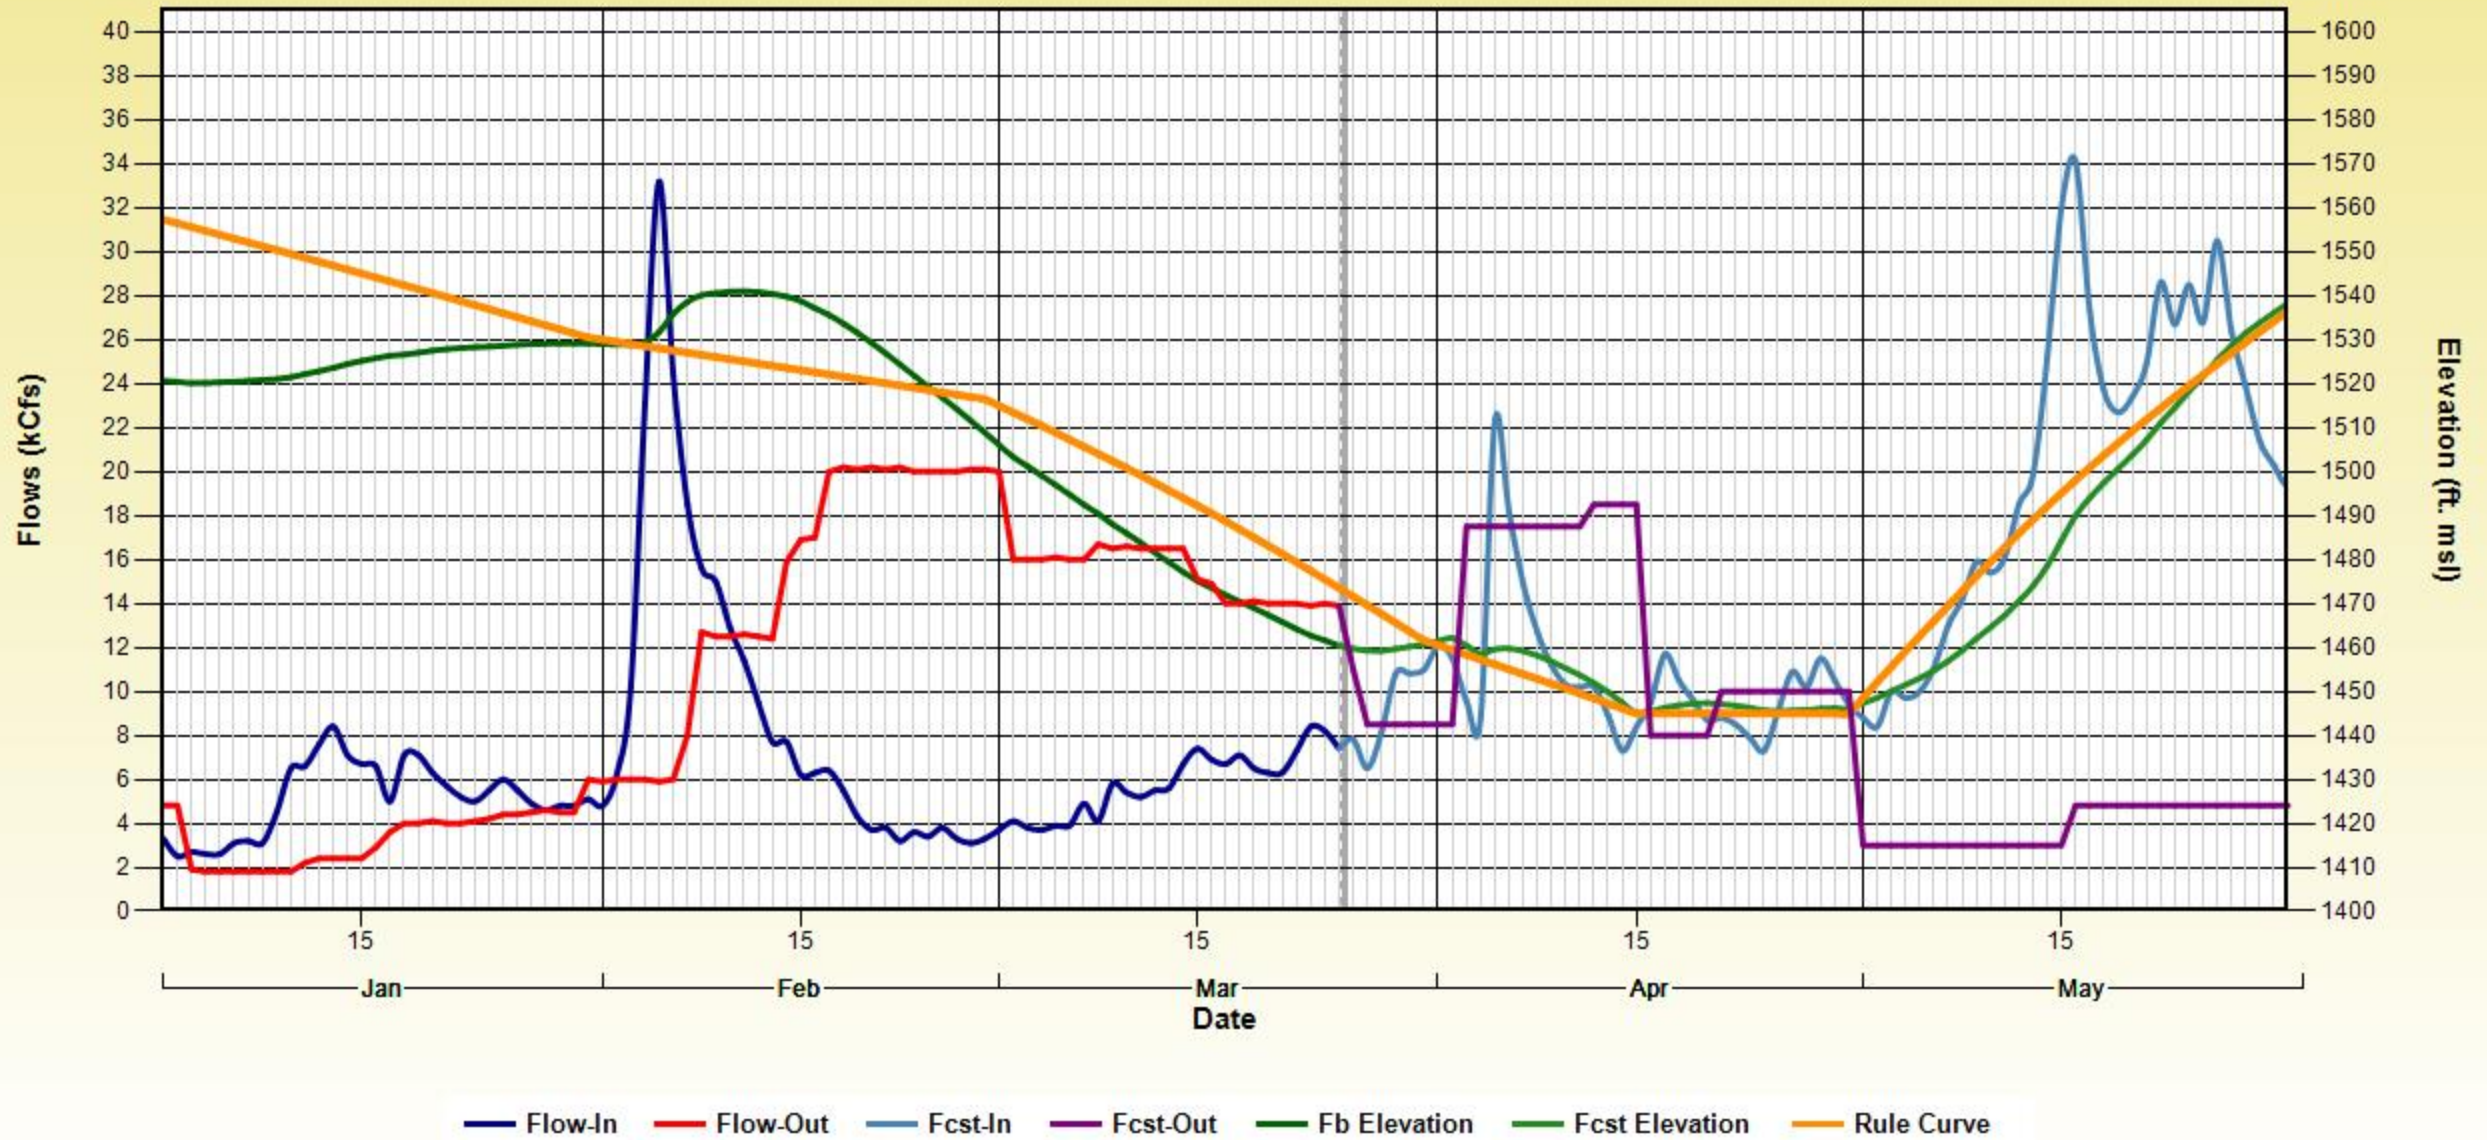

Dworshak 2018 Snowpack Comparison Graph (8 sites)

Based on Provisional SNOTEL data as of Mar 26, 2018

Dworshak -- Proposed Operations for WY 2018

Using Analog Year 2008 & RFC FCST

Dworshak -- Proposed Operations for WY 2018

Using Analog Year 2011 & RFC FCST

Dworshak -- Proposed Operations for WY 2018

Using Analog Year 2012 & RFC FCST

Dworshak -- Proposed Operations for WY 2018

Using Analog Year 2014 & RFC FCST

Dworshak -- Proposed Operations for WY 2018