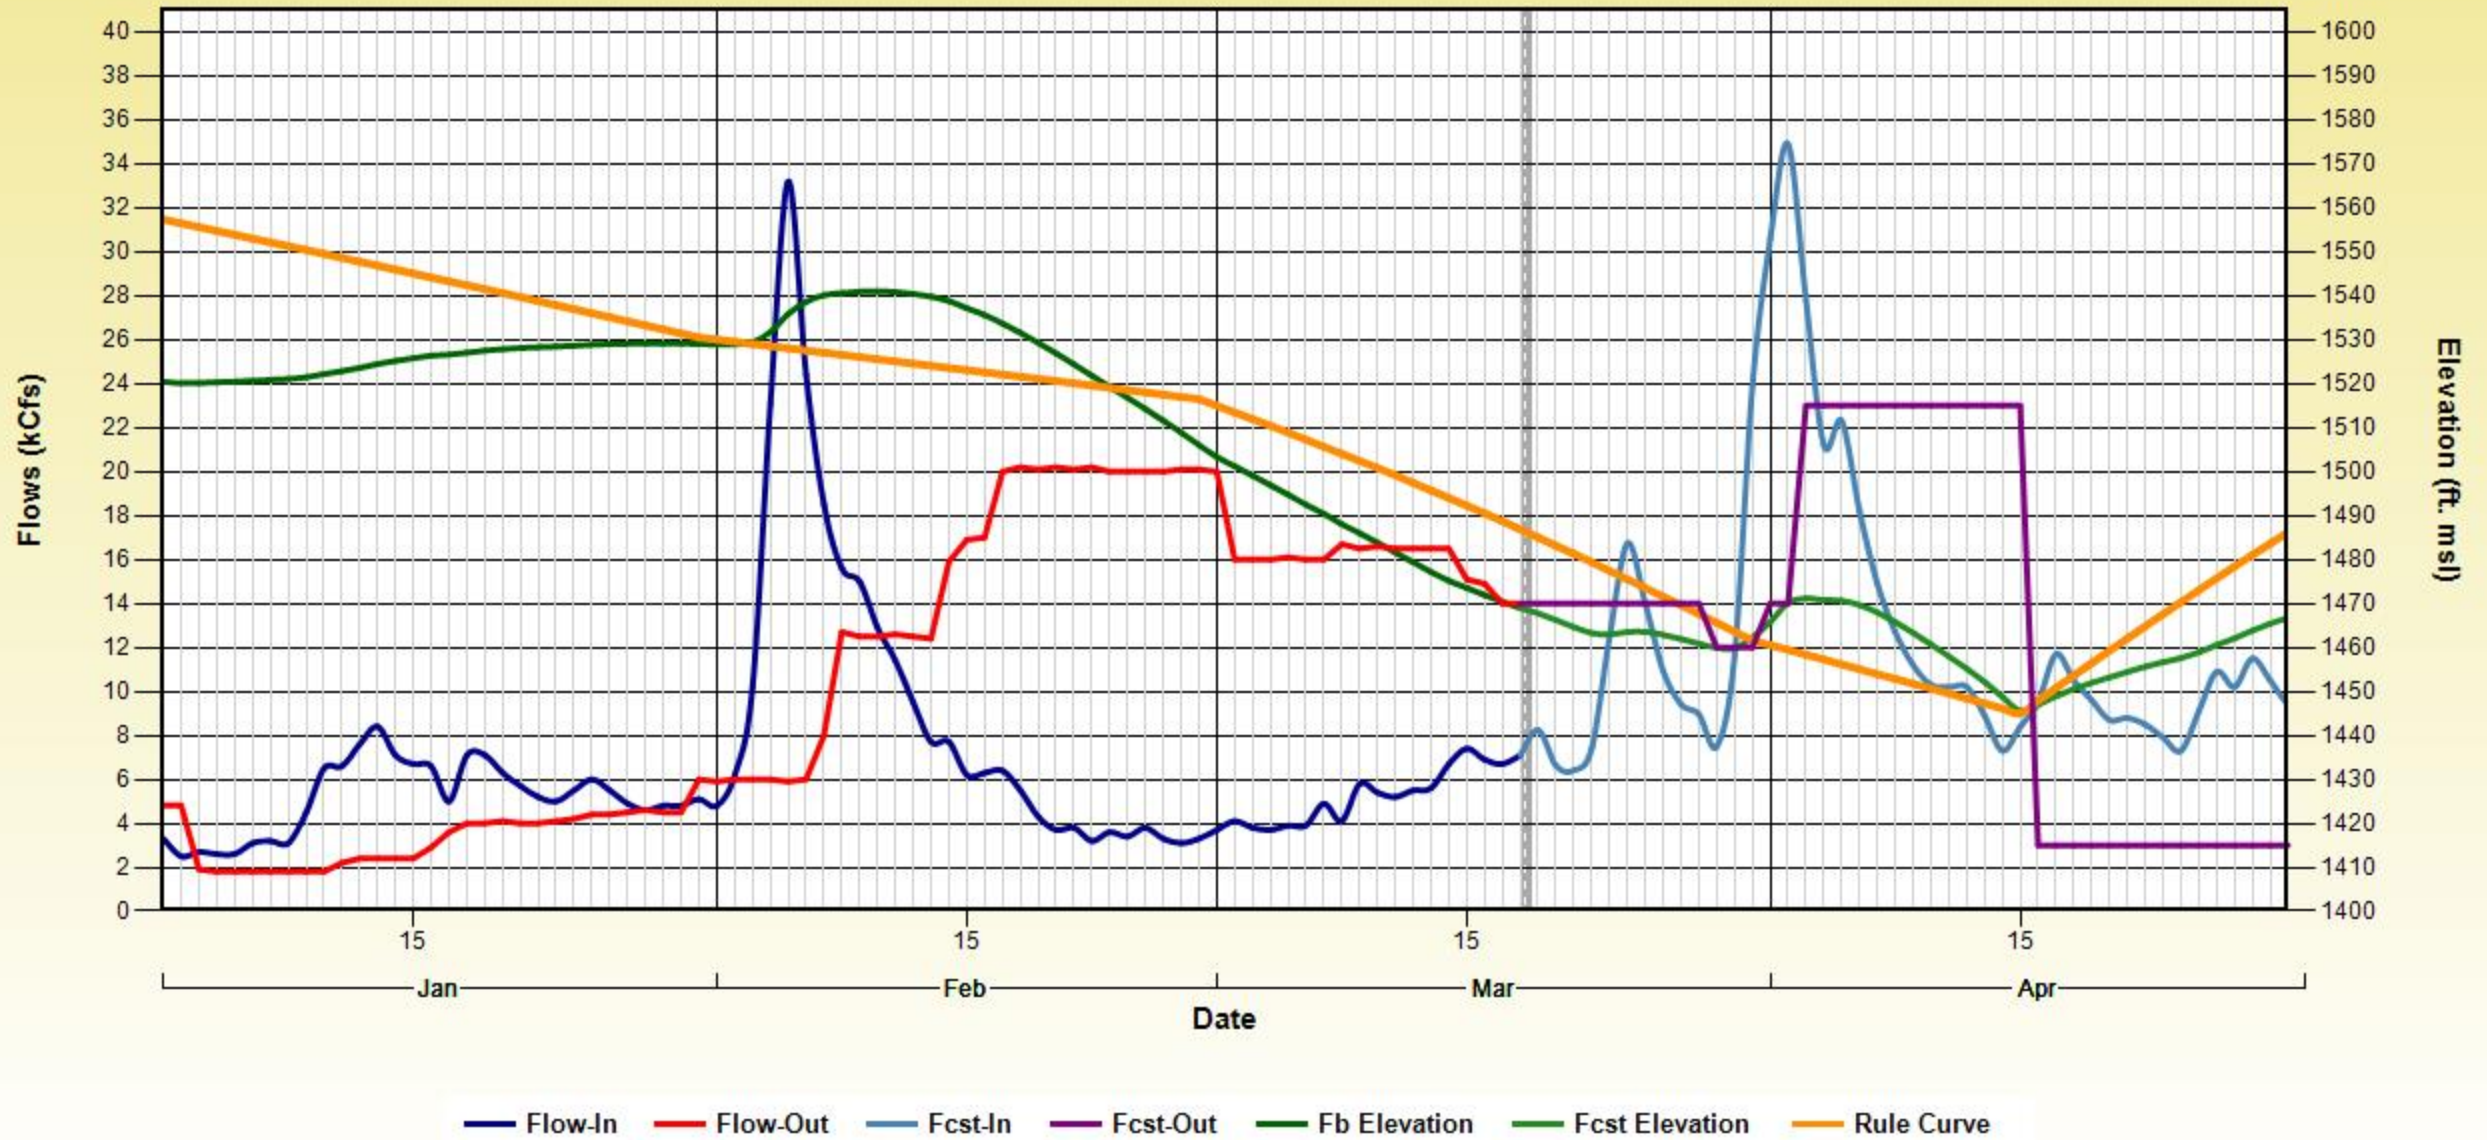

Dworshak -- Proposed Operations for WY 2018

Using Analog Year 2011 & Combined FCST

Dworshak -- Proposed Operations for WY 2018

Steve's Option

Using Analog Year 2011 & Combined FCST

Dworshak -- Proposed Operations for WY 2018

Using Analog Year 2008 & RFC FCST

Dworshak -- Proposed Operations for WY 2018

Using Analog Year 2011 & RFC FCST

Dworshak -- Proposed Operations for WY 2018

Using Analog Year 2012 & RFC FCST

Dworshak -- Proposed Operations for WY 2018