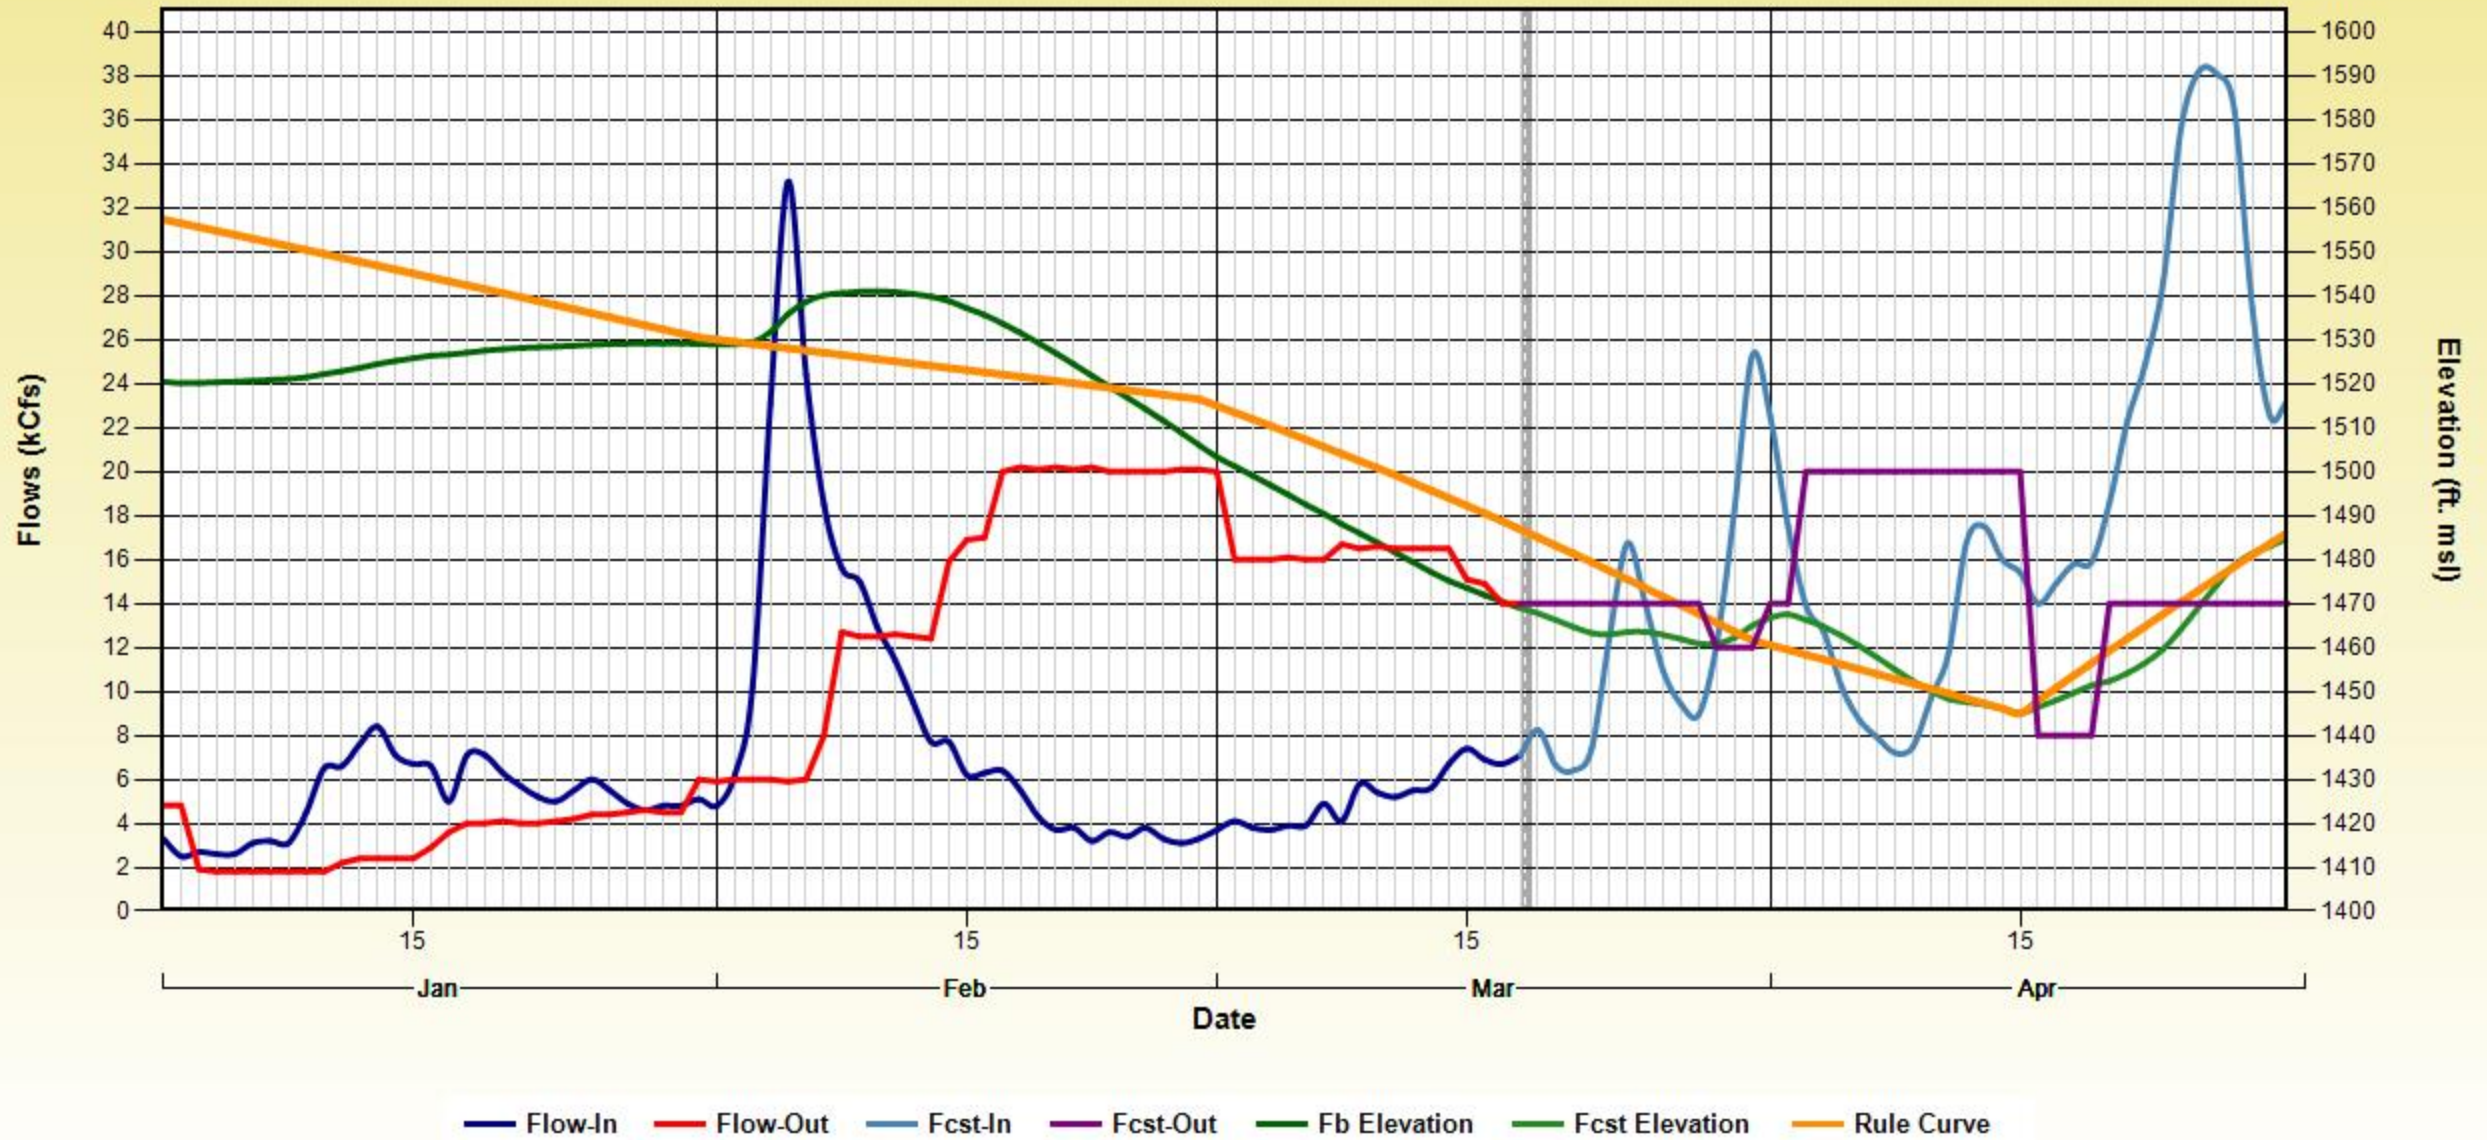

Using Analog Year 2008 & RFC FCST

Dworshak -- Proposed Operations for WY 2018

Using Analog Year 2011 & RFC FCST

Dworshak -- Proposed Operations for WY 2018

Using Analog Year 2012 & RFC FCST

Dworshak -- Proposed Operations for WY 2018