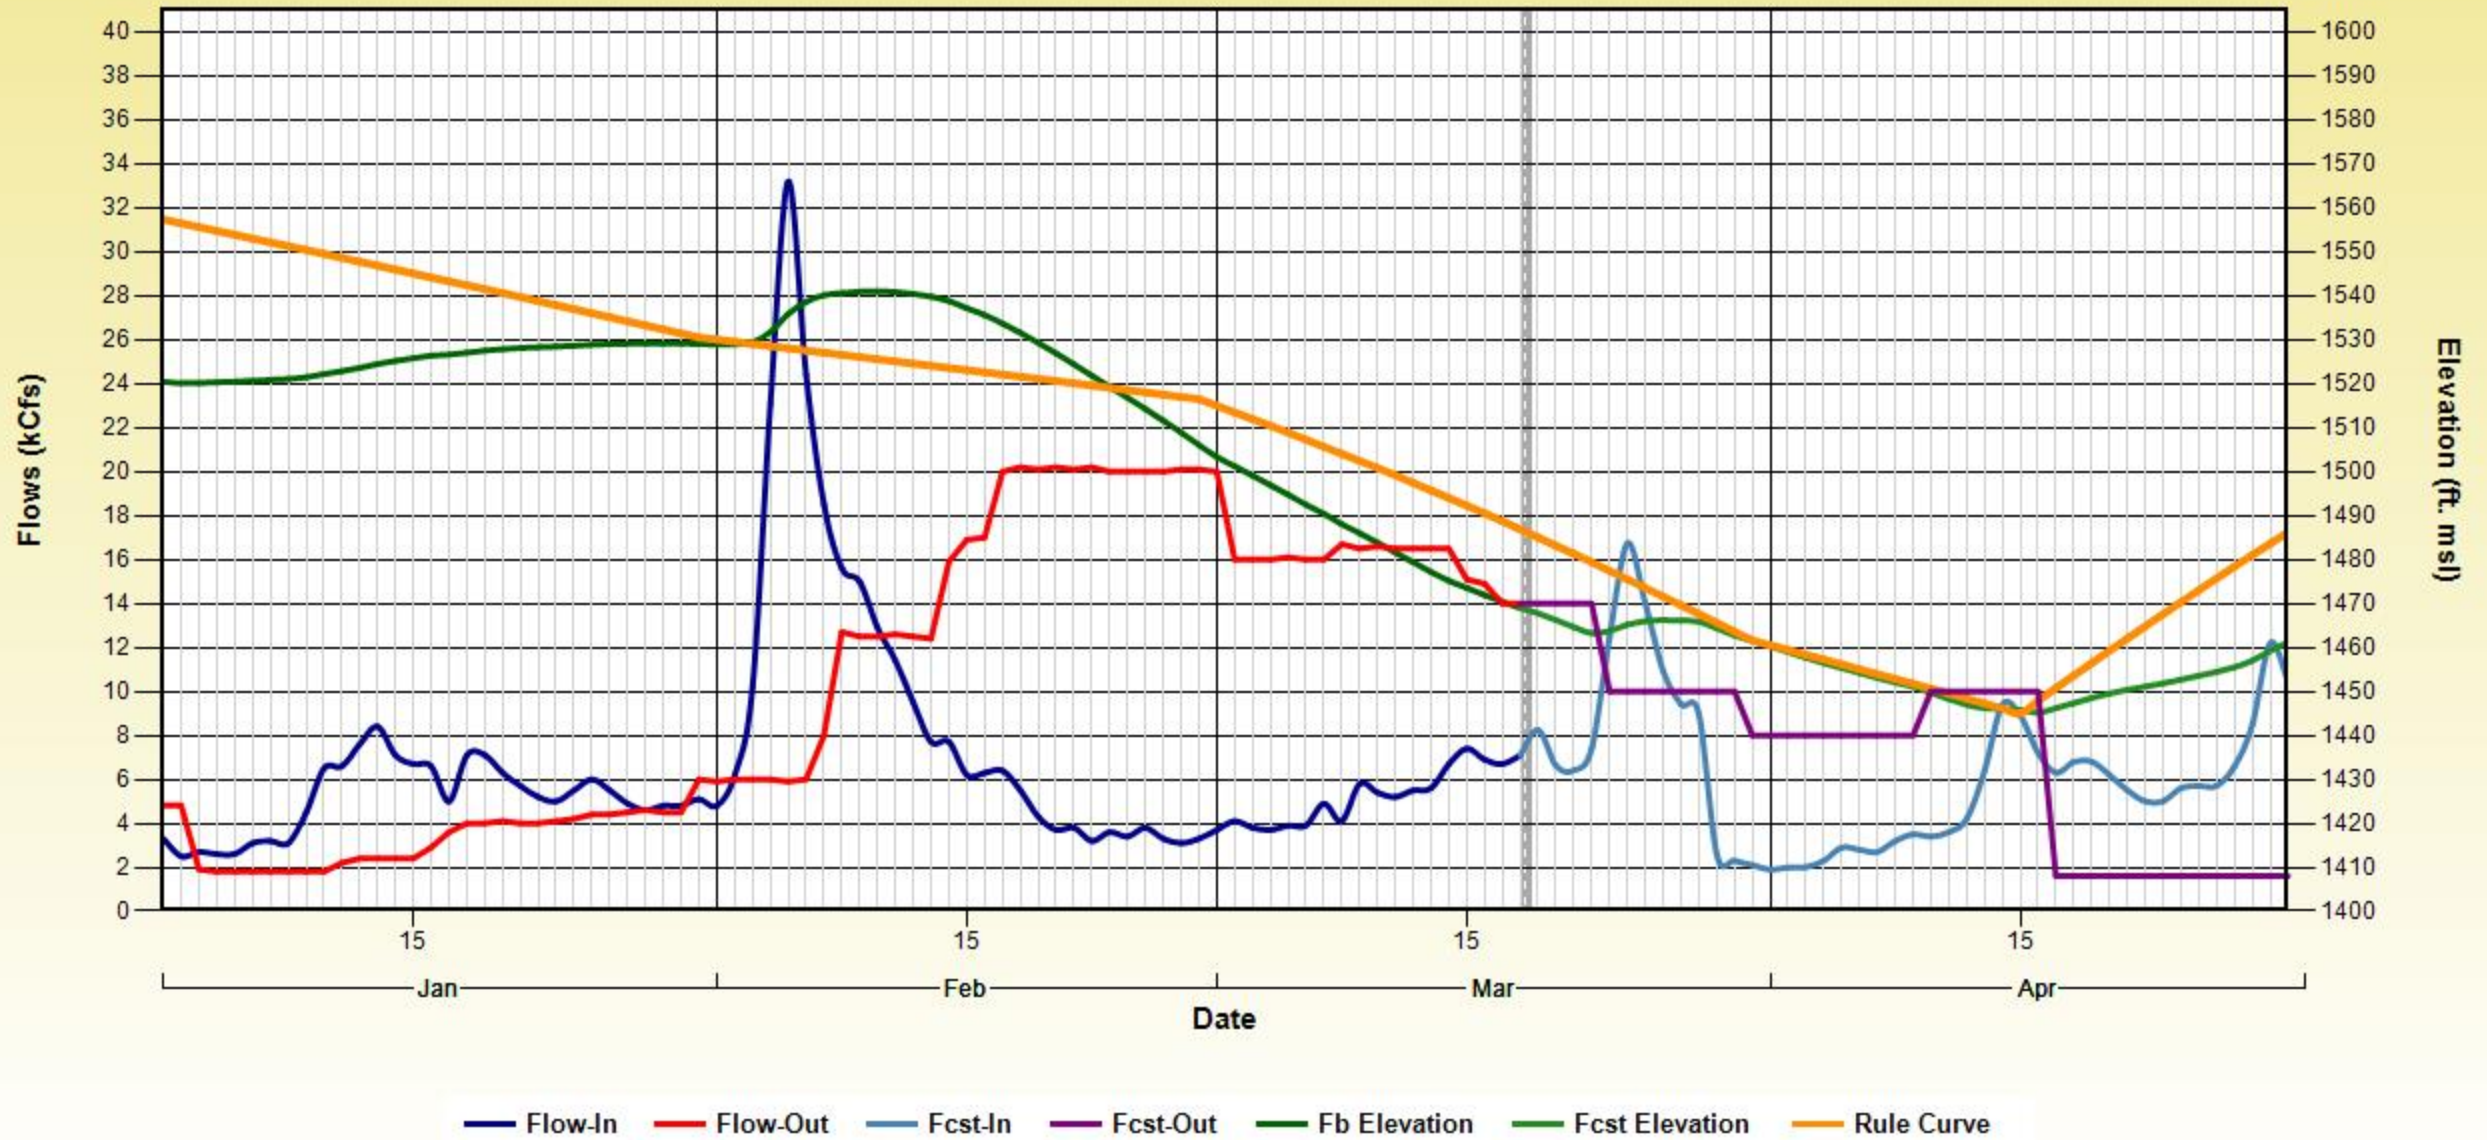

Dworshak -- Proposed Operations for WY 2018

Using Analog Year 2011 & Combined FCST

Dworshak -- Proposed Operations for WY 2018

Steve's Option

Using Analog Year 2011 & Combined FCST

Dworshak -- Proposed Operations for WY 2018

Using Analog Year 2008 & RFC FCST

Dworshak -- Proposed Operations for WY 2018

Using Analog Year 2011 & RFC FCST

Dworshak -- Proposed Operations for WY 2018

Using Analog Year 2012 & RFC FCST

Dworshak -- Proposed Operations for WY 2018