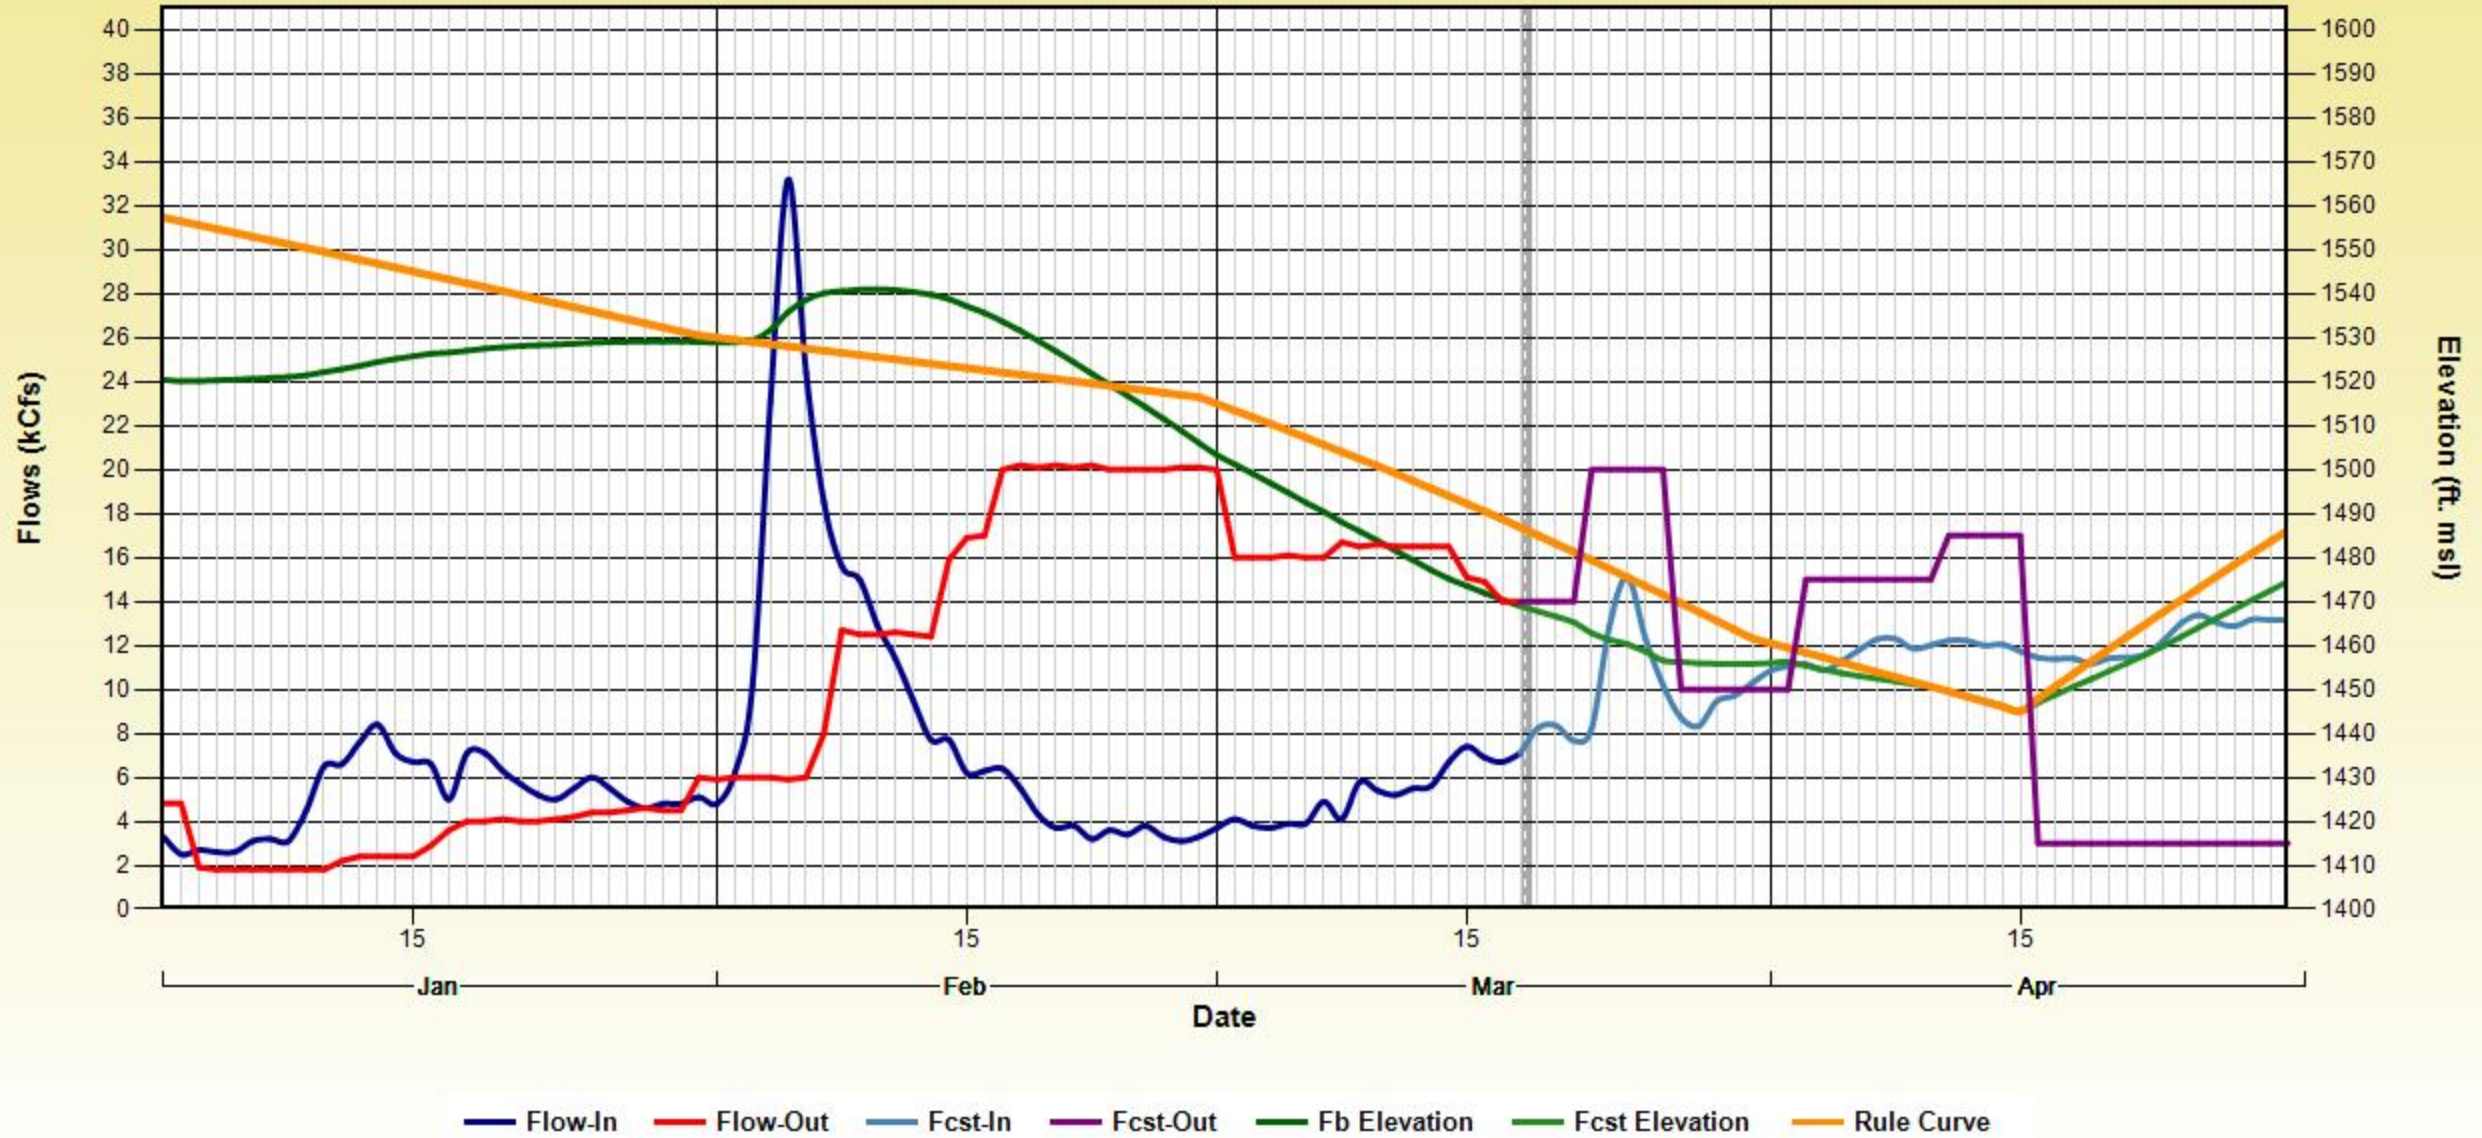

Dworshak -- Proposed Operations for WY 2018

Using Analog Year 2011 & Combined FCST

Dworshak -- Proposed Operations for WY 2018

Steve's Option

Using Analog Year 2011 & Combined FCST

Dworshak -- Proposed Operations for WY 2018

Using Analog Year 2008 & RFC FCST

Dworshak -- Proposed Operations for WY 2018

Using Analog Year 2011 & RFC FCST

Dworshak -- Proposed Operations for WY 2018

Using Analog Year 2012 & RFC FCST

Dworshak -- Proposed Operations for WY 2018

Using Analog Year 2014 & RFC FCST