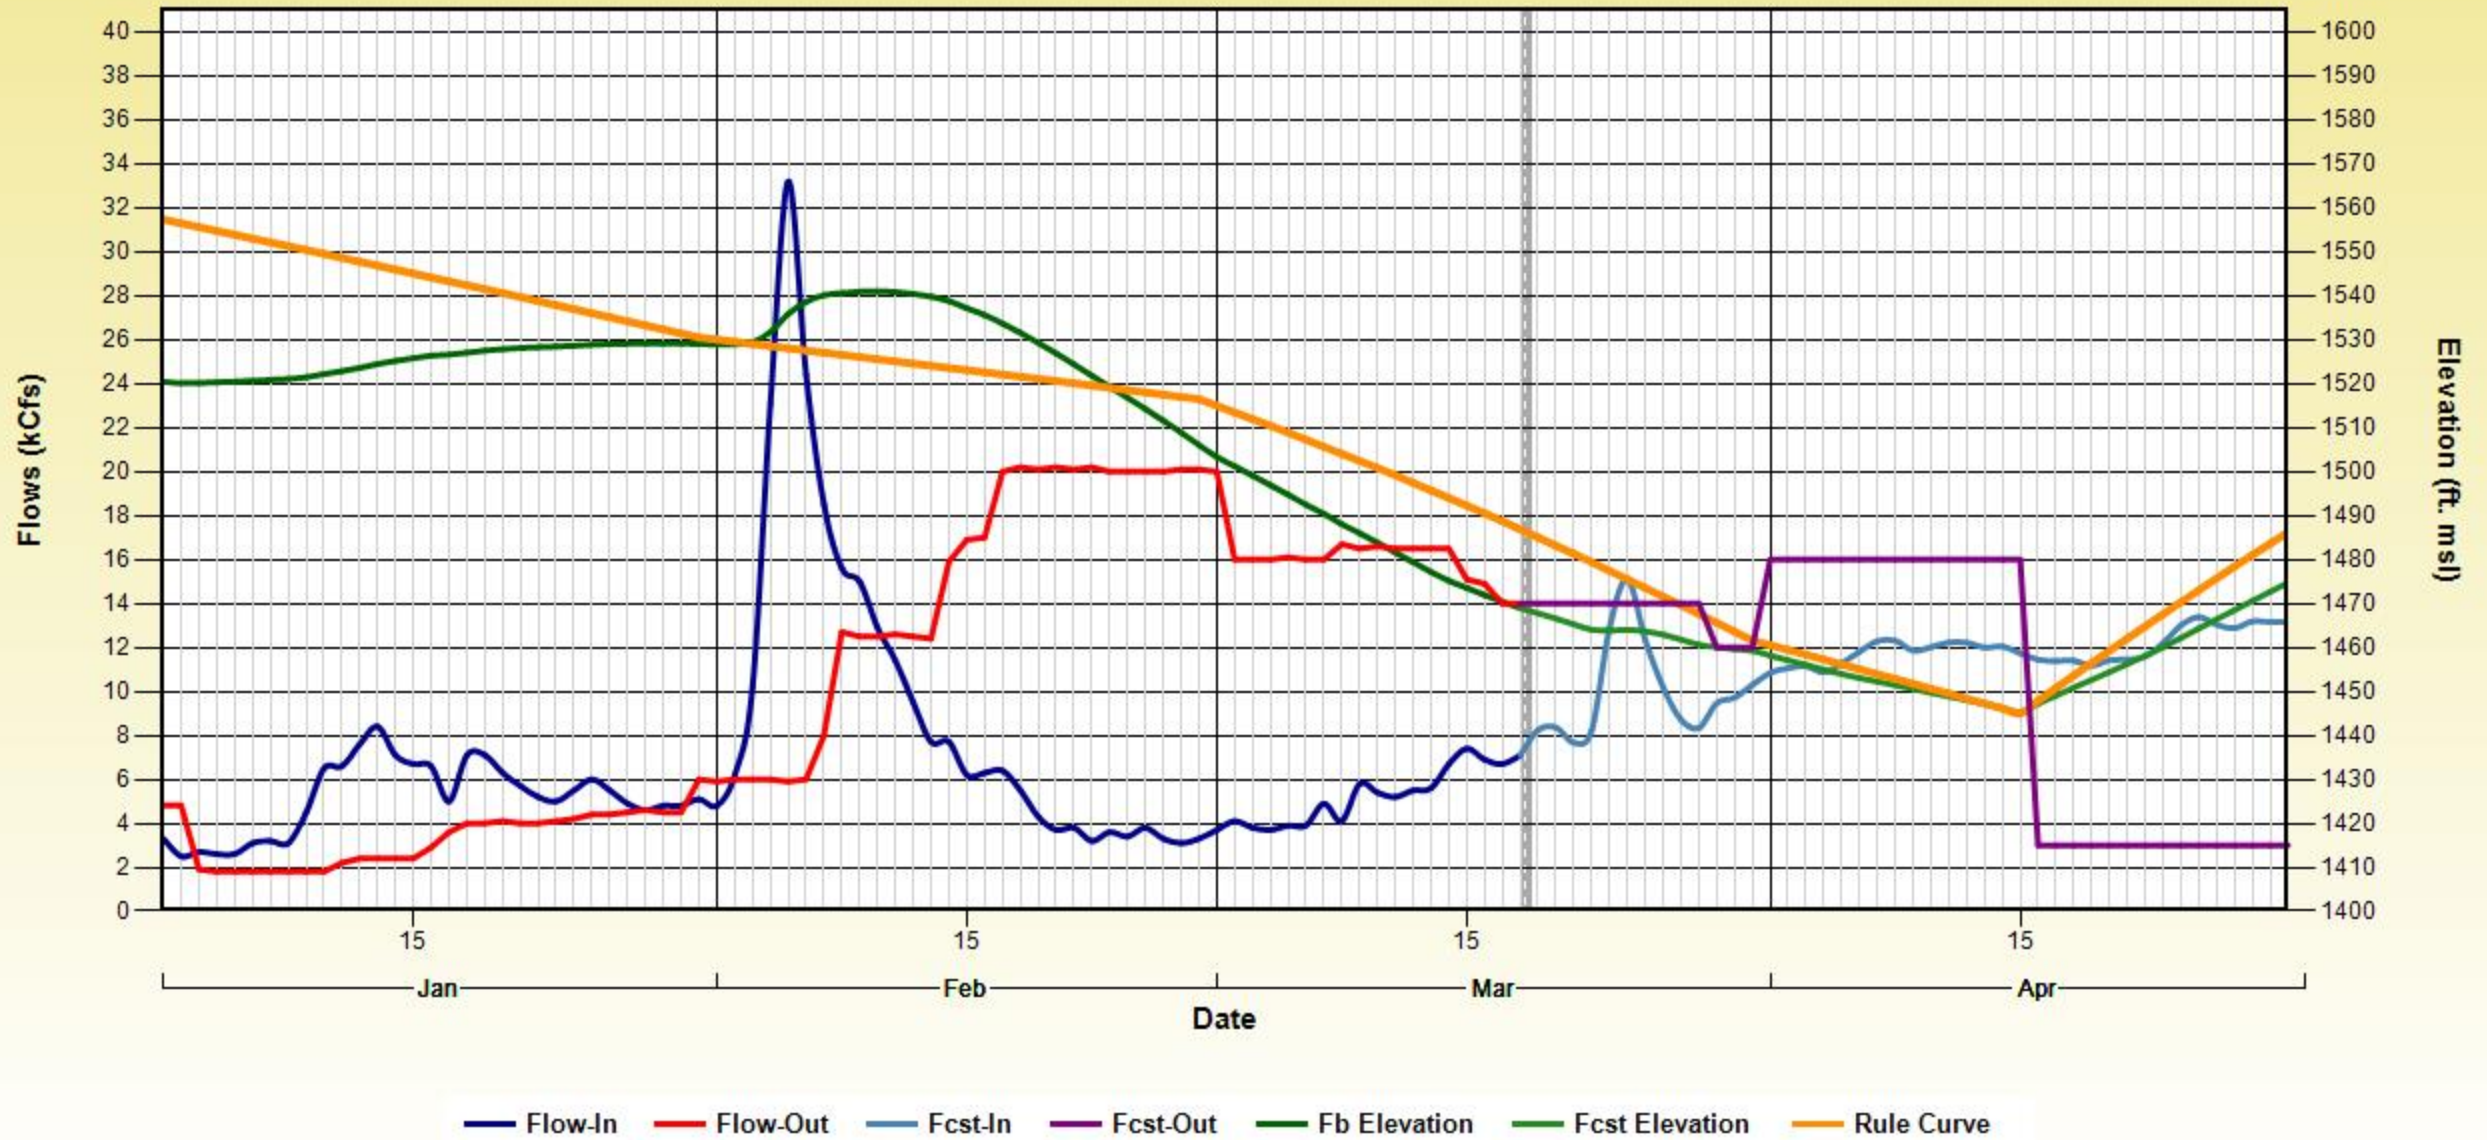

Dworshak -- Proposed Operations for WY 2018

Using Analog Year 2011 & Combined FCST

Dworshak -- Proposed Operations for WY 2018

Steve's Option

Using Analog Year 2011 & Combined FCST

Dworshak -- Proposed Operations for WY 2018

Using Analog Year 2008 & RFC FCST

Dworshak -- Proposed Operations for WY 2018

Using Analog Year 2011 & RFC FCST

Dworshak -- Proposed Operations for WY 2018

Using Analog Year 2012 & RFC FCST

Dworshak -- Proposed Operations for WY 2018

Using Analog Year 2014 & RFC FCST