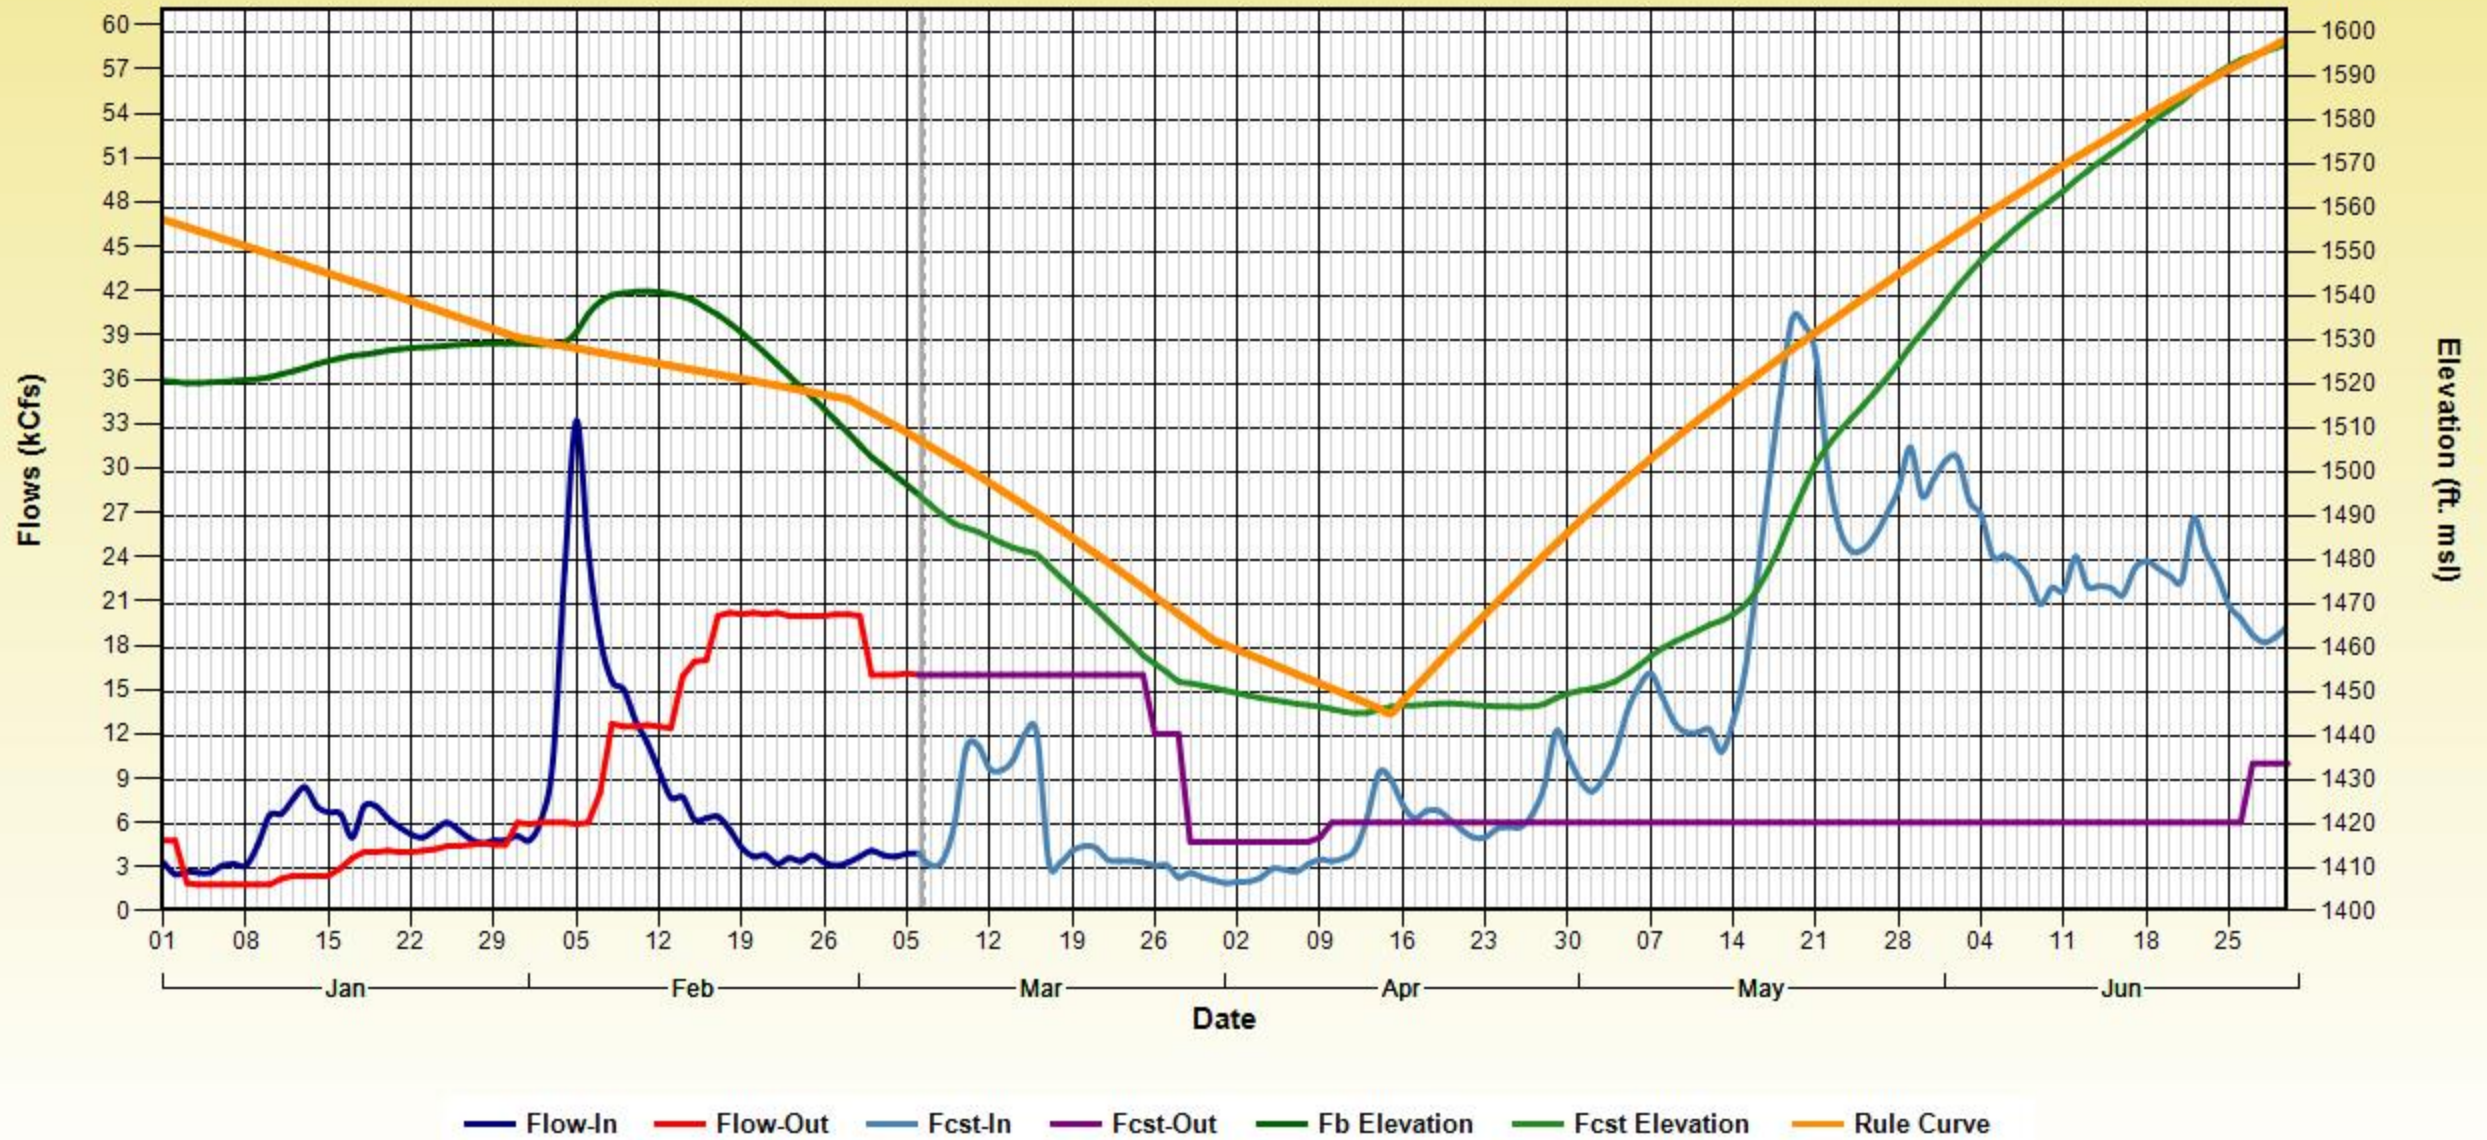

Dworshak -- Proposed Operations for WY 2018

Using Analog Year 2011 & RFC FCST

Dworshak -- Proposed Operations for WY 2018

Using Analog Year 2008 & RFC FCST

Dworshak -- Proposed Operations for WY 2018

Using Analog Year 2012 & RFC FCST

Dworshak -- Proposed Operations for WY 2018

Using Analog Year 2014 & RFC FCST