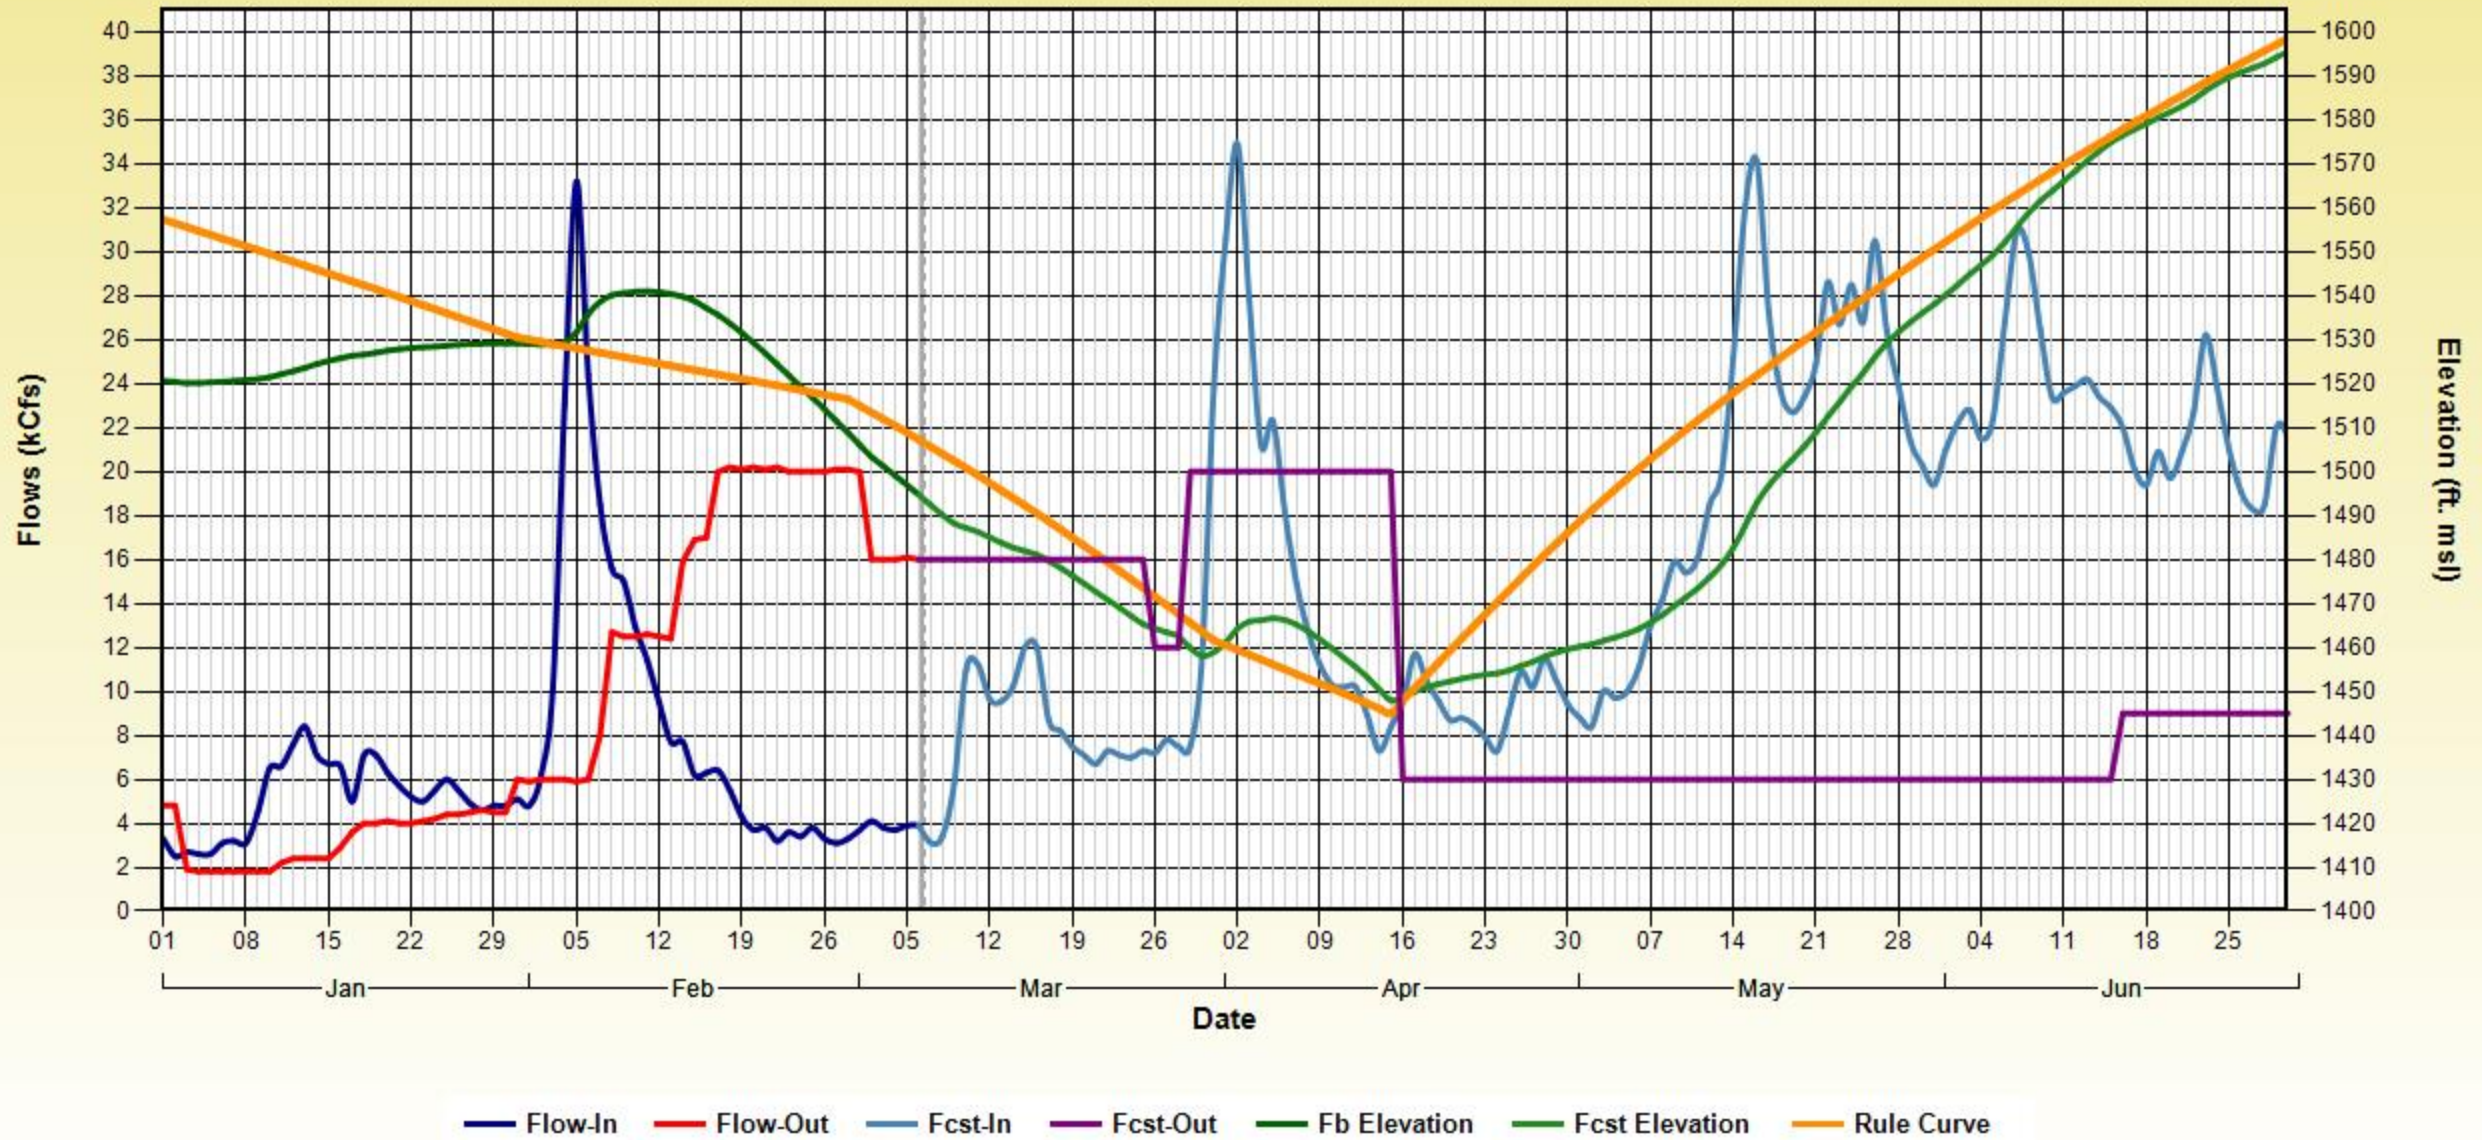

Dworshak -- Proposed Operations for WY 2018

Using Analog Year 2011 & RFC FCST

Dworshak -- Proposed Operations for WY 2018

Using Analog Year 2008 & RFC FCST

Dworshak -- Proposed Operations for WY 2018

Using Analog Year 2012 & RFC FCST

Dworshak -- Proposed Operations for WY 2018

Using Analog Year 2014 & RFC FCST