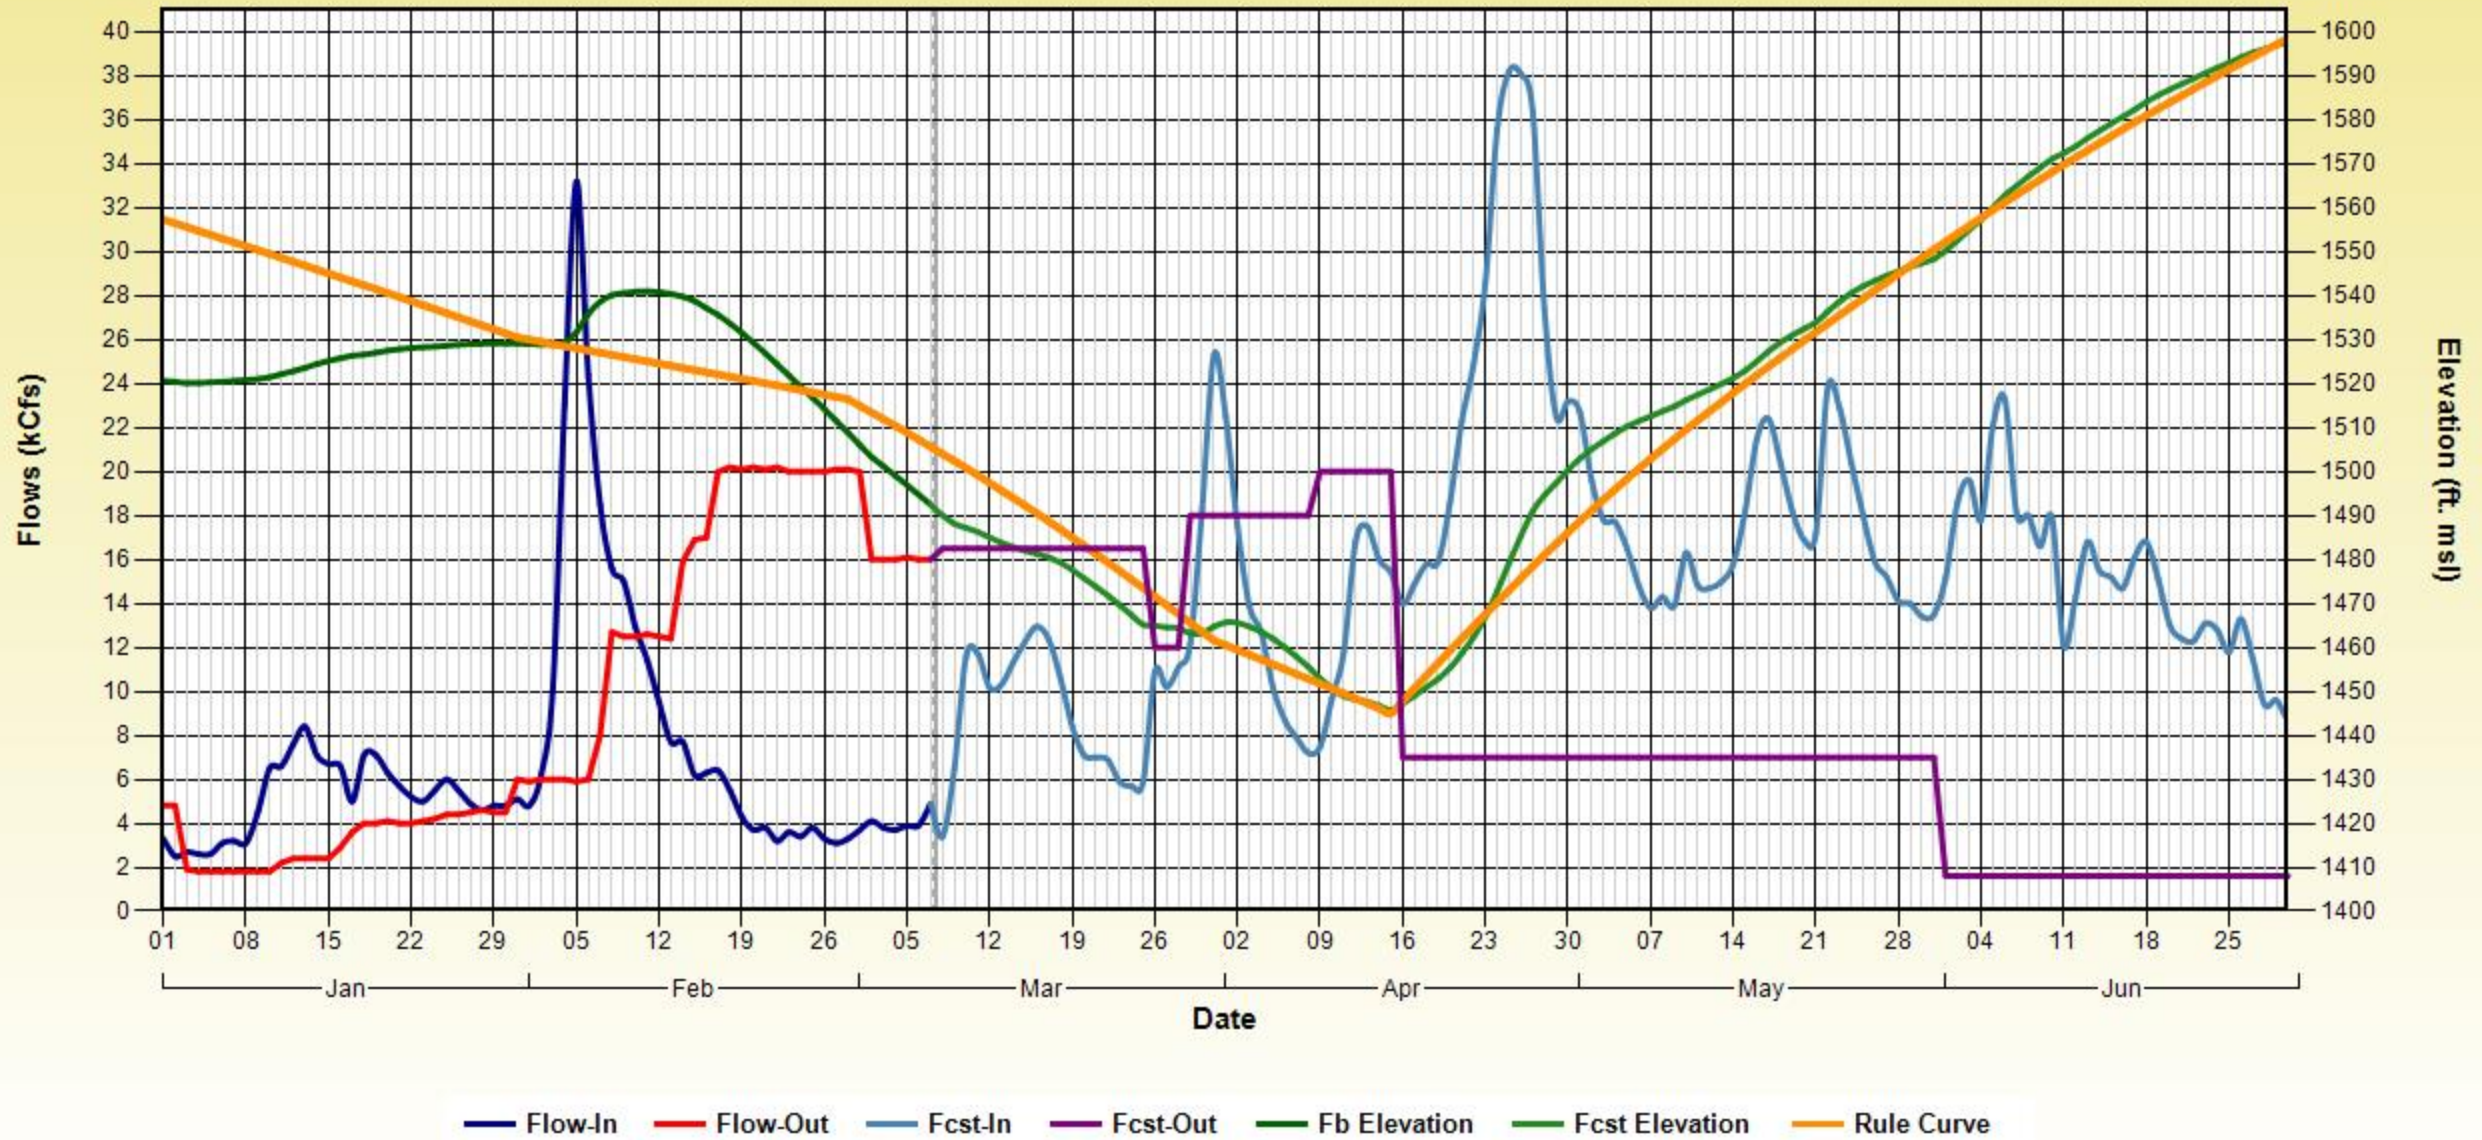

Dworshak -- Proposed Operations for WY 2018

Using Analog Year 2011 & RFC FCST

Dworshak -- Proposed Operations for WY 2018

Using Analog Year 2008 & RFC FCST

Dworshak -- Proposed Operations for WY 2018

Using Analog Year 2012 & RFC FCST

Dworshak -- Proposed Operations for WY 2018

Using Analog Year 2014 & RFC FCST