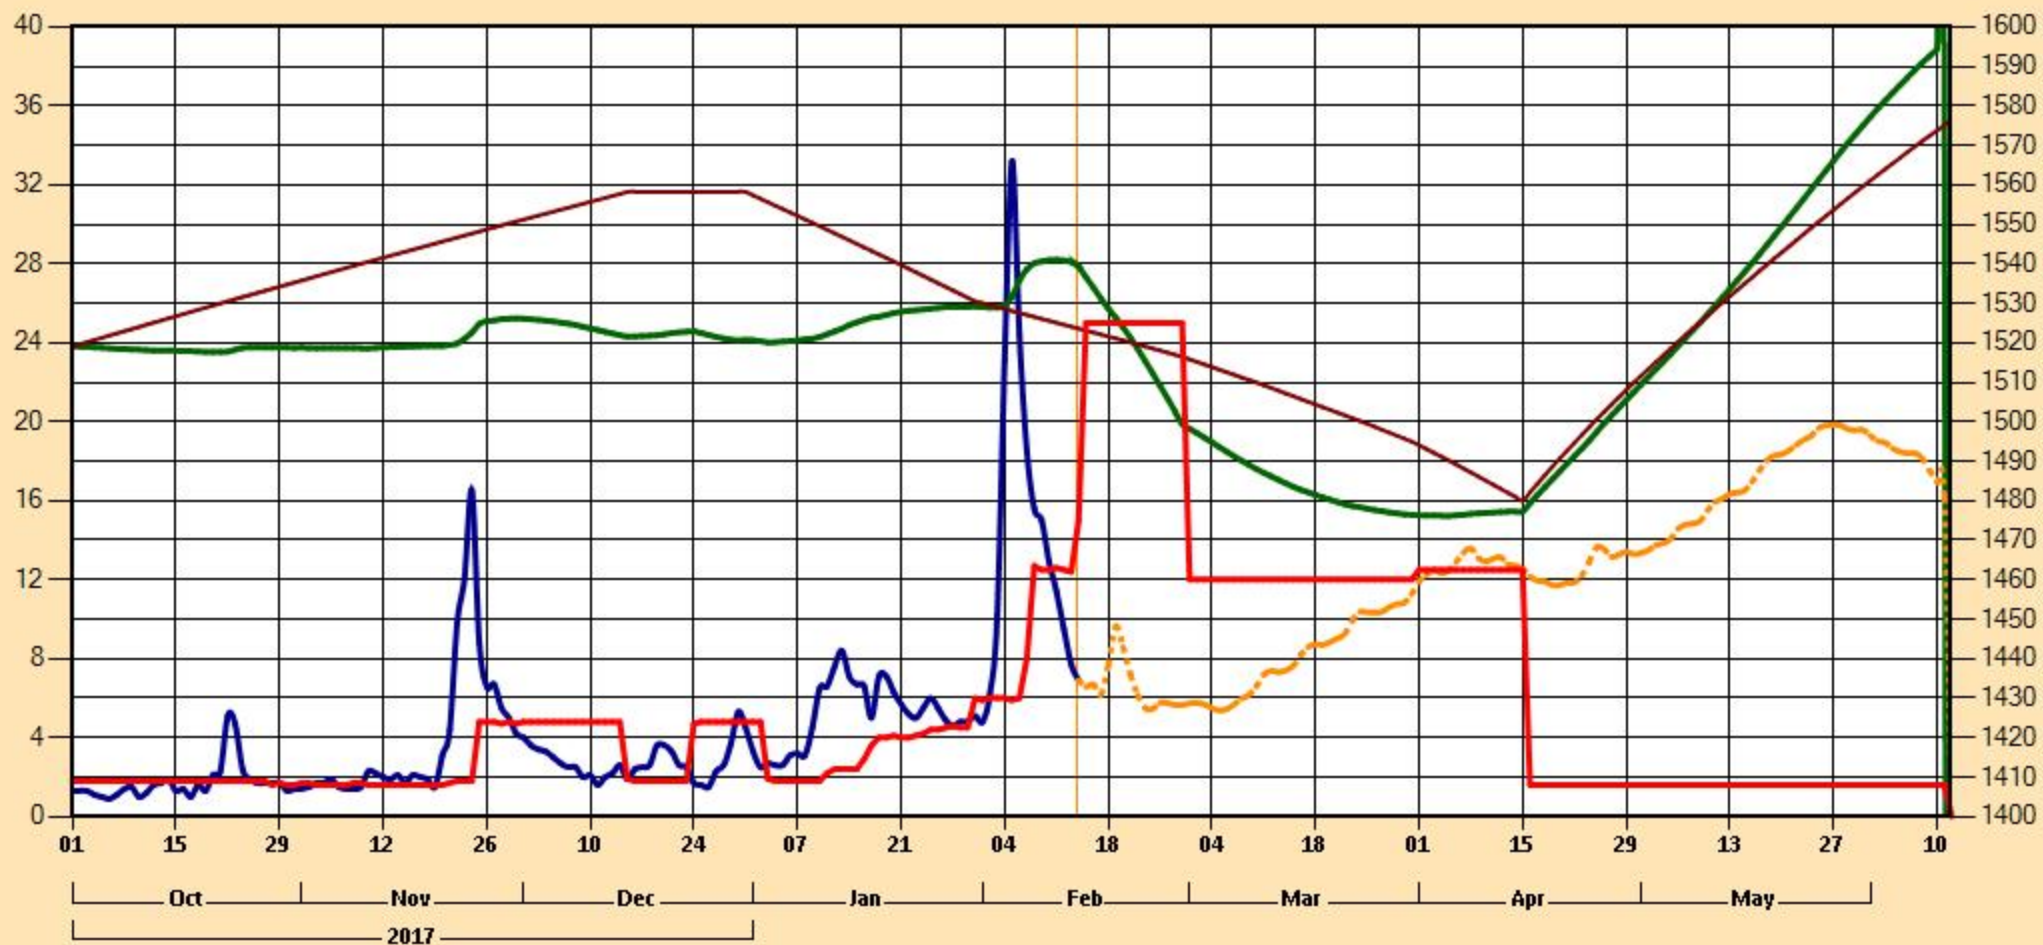

### Dworshak Reservoir Daily Operations for Water Year 2018

— Flow-In   
 — Flow-Out   
 — Fb Elevation   
 - - - RFC 120-day Forecast   
 — Rule Curve