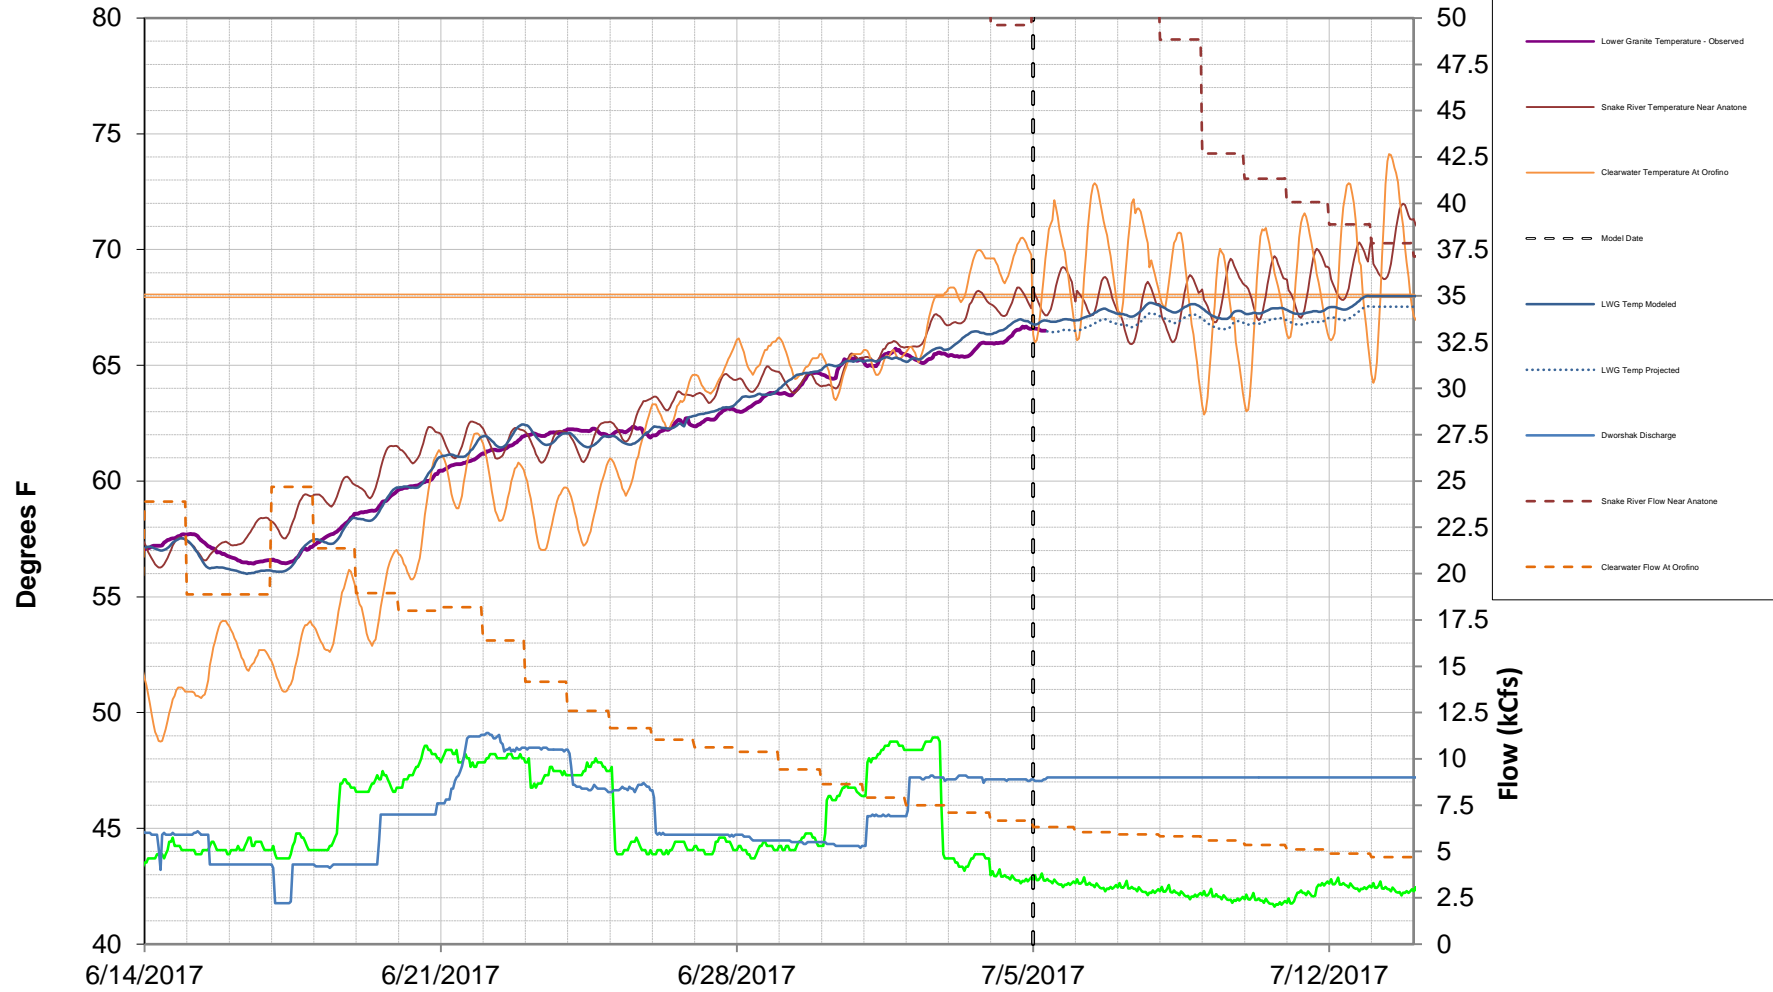

Analog Year 2004 - Modified

Water Temperature Comparisons Model from 6/14/2017 to 7/14/2017 Observed Data to 7/5/2017

Analog Year 2004 - Modified

Water Temperature Comparisons Model from 6/14/2017 to 7/14/2017 Observed Data to 7/5/2017

Analog Year 2004 - Modified

Water Temperature Comparisons Model from 6/14/2017 to 7/14/2017 Observed Data to 7/5/2017