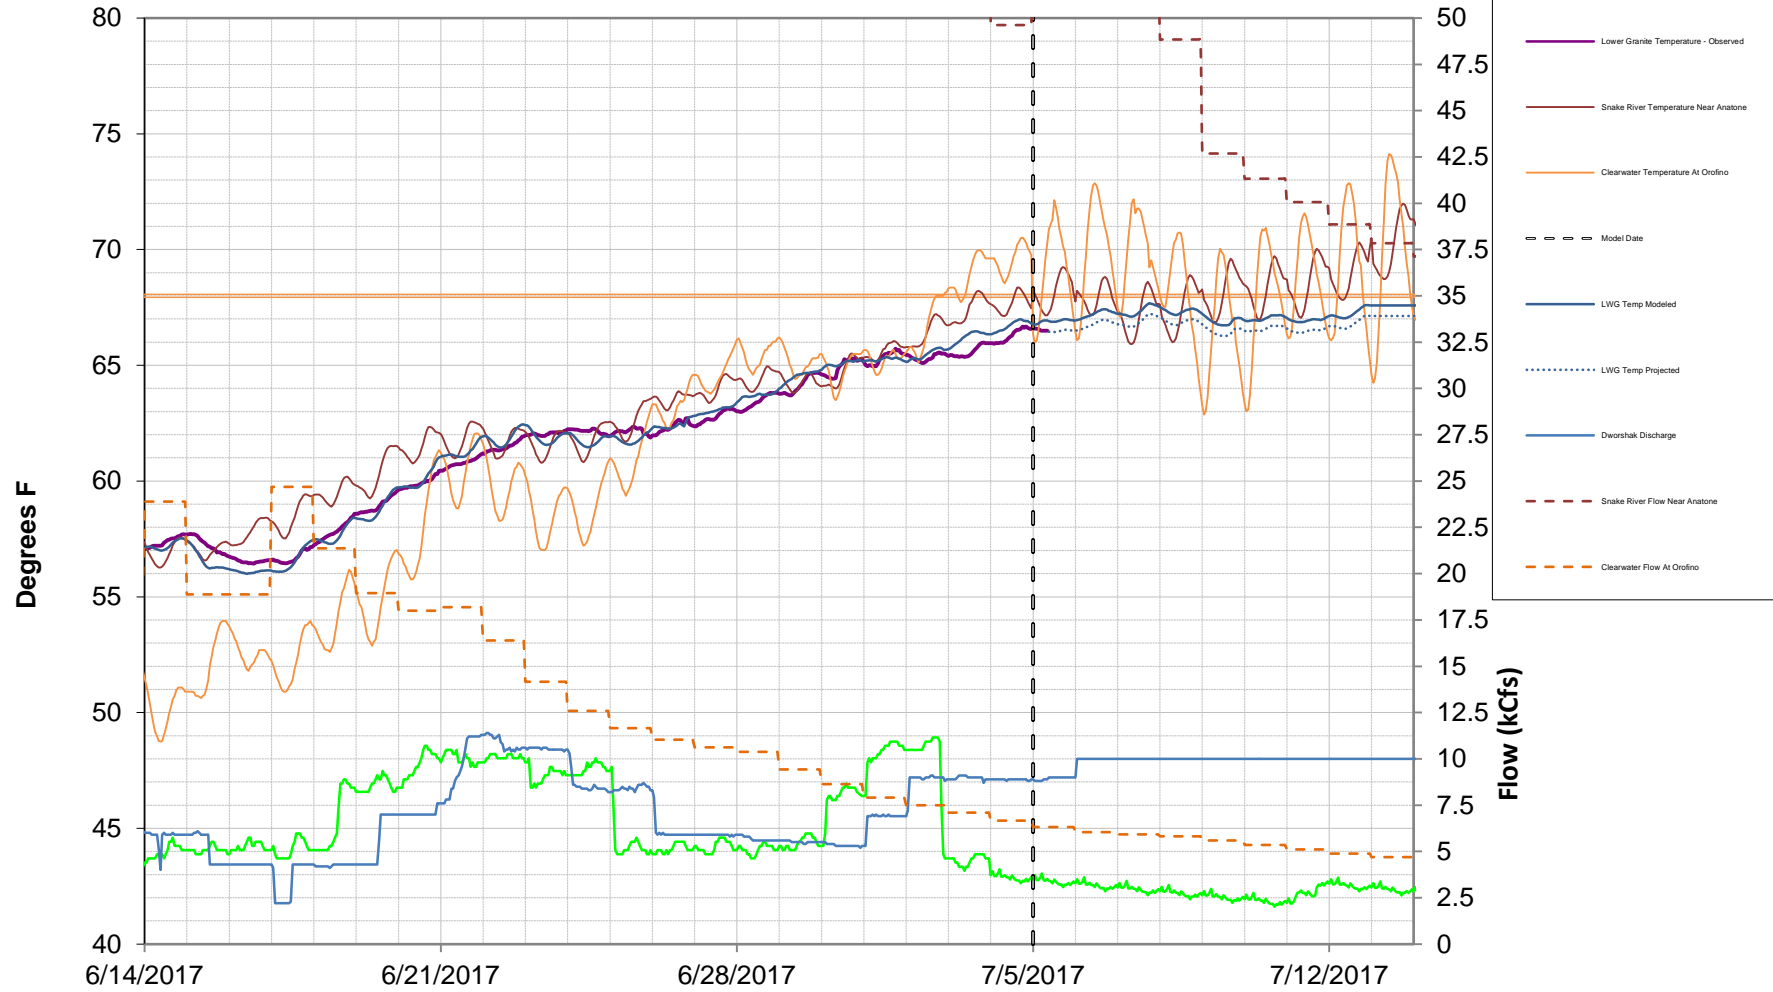

Analog Year 2004 - Modified

Water Temperature Comparisons Model from 6/14/2017 to 7/14/2017 Observed Data to 7/5/2017

Analog Year 2004 - Modified

Water Temperature Comparisons Model from 6/14/2017 to 7/14/2017 Observed Data to 7/5/2017

Analog Year 2004 - Modified

Water Temperature Comparisons Model from 6/14/2017 to 7/14/2017 Observed Data to 7/5/2017