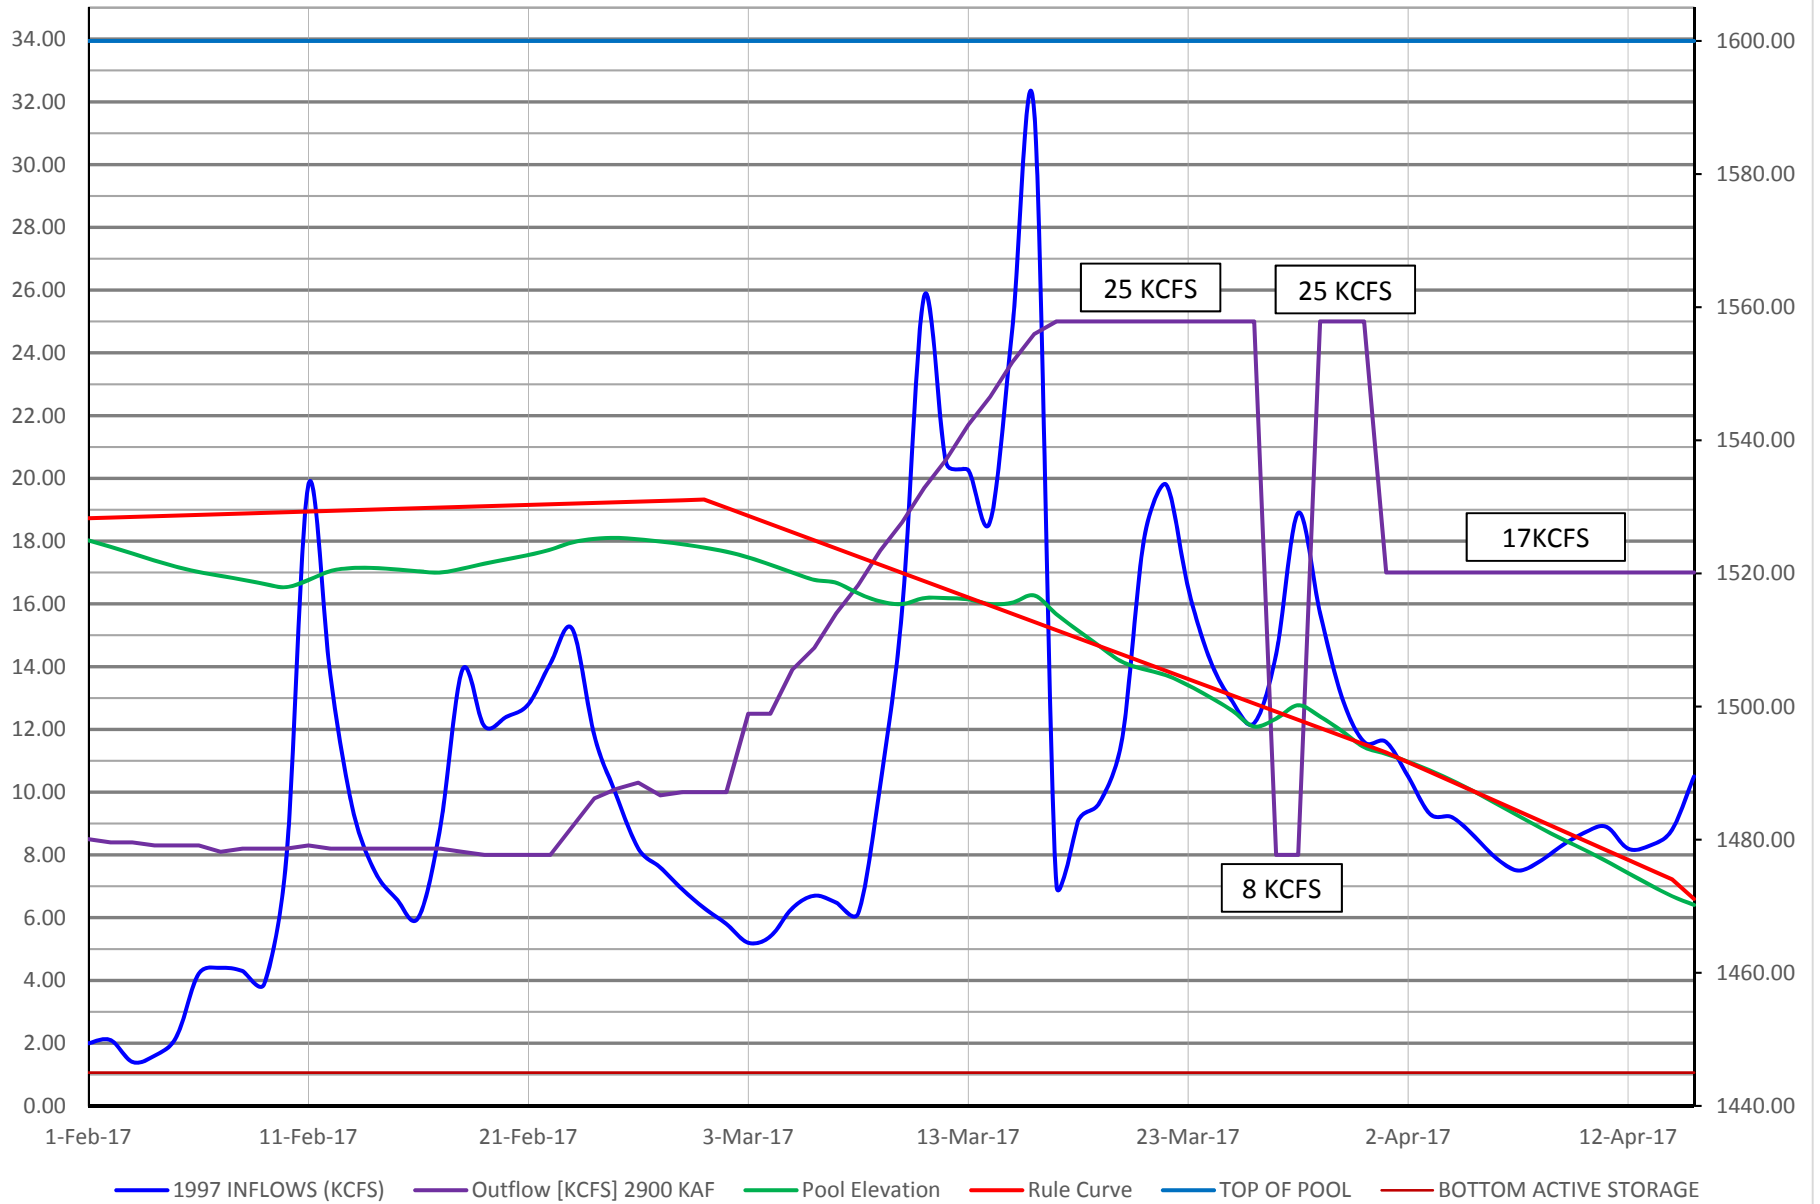

STP 1kcfs Increase Fish Release Dworshak Inflows 2.9 MAF 15 Apr Operation

STP 1kcfcs Increases Dworshak Inflows 2.9 MAF 15 Apr Operation

STP Dworshak Inflows 3.0 MAF 15 Apr Operation

1997 AY 1kcfs Increase Fish Release Dworshak Inflows 2.9 MAF 15 Apr Operation

1997 AY 1kcfs Increases Dworshak Inflows 2.9 MAF 15 Apr Operation

STP Dworshak Inflows 3.0 MAF 15 Apr Operation