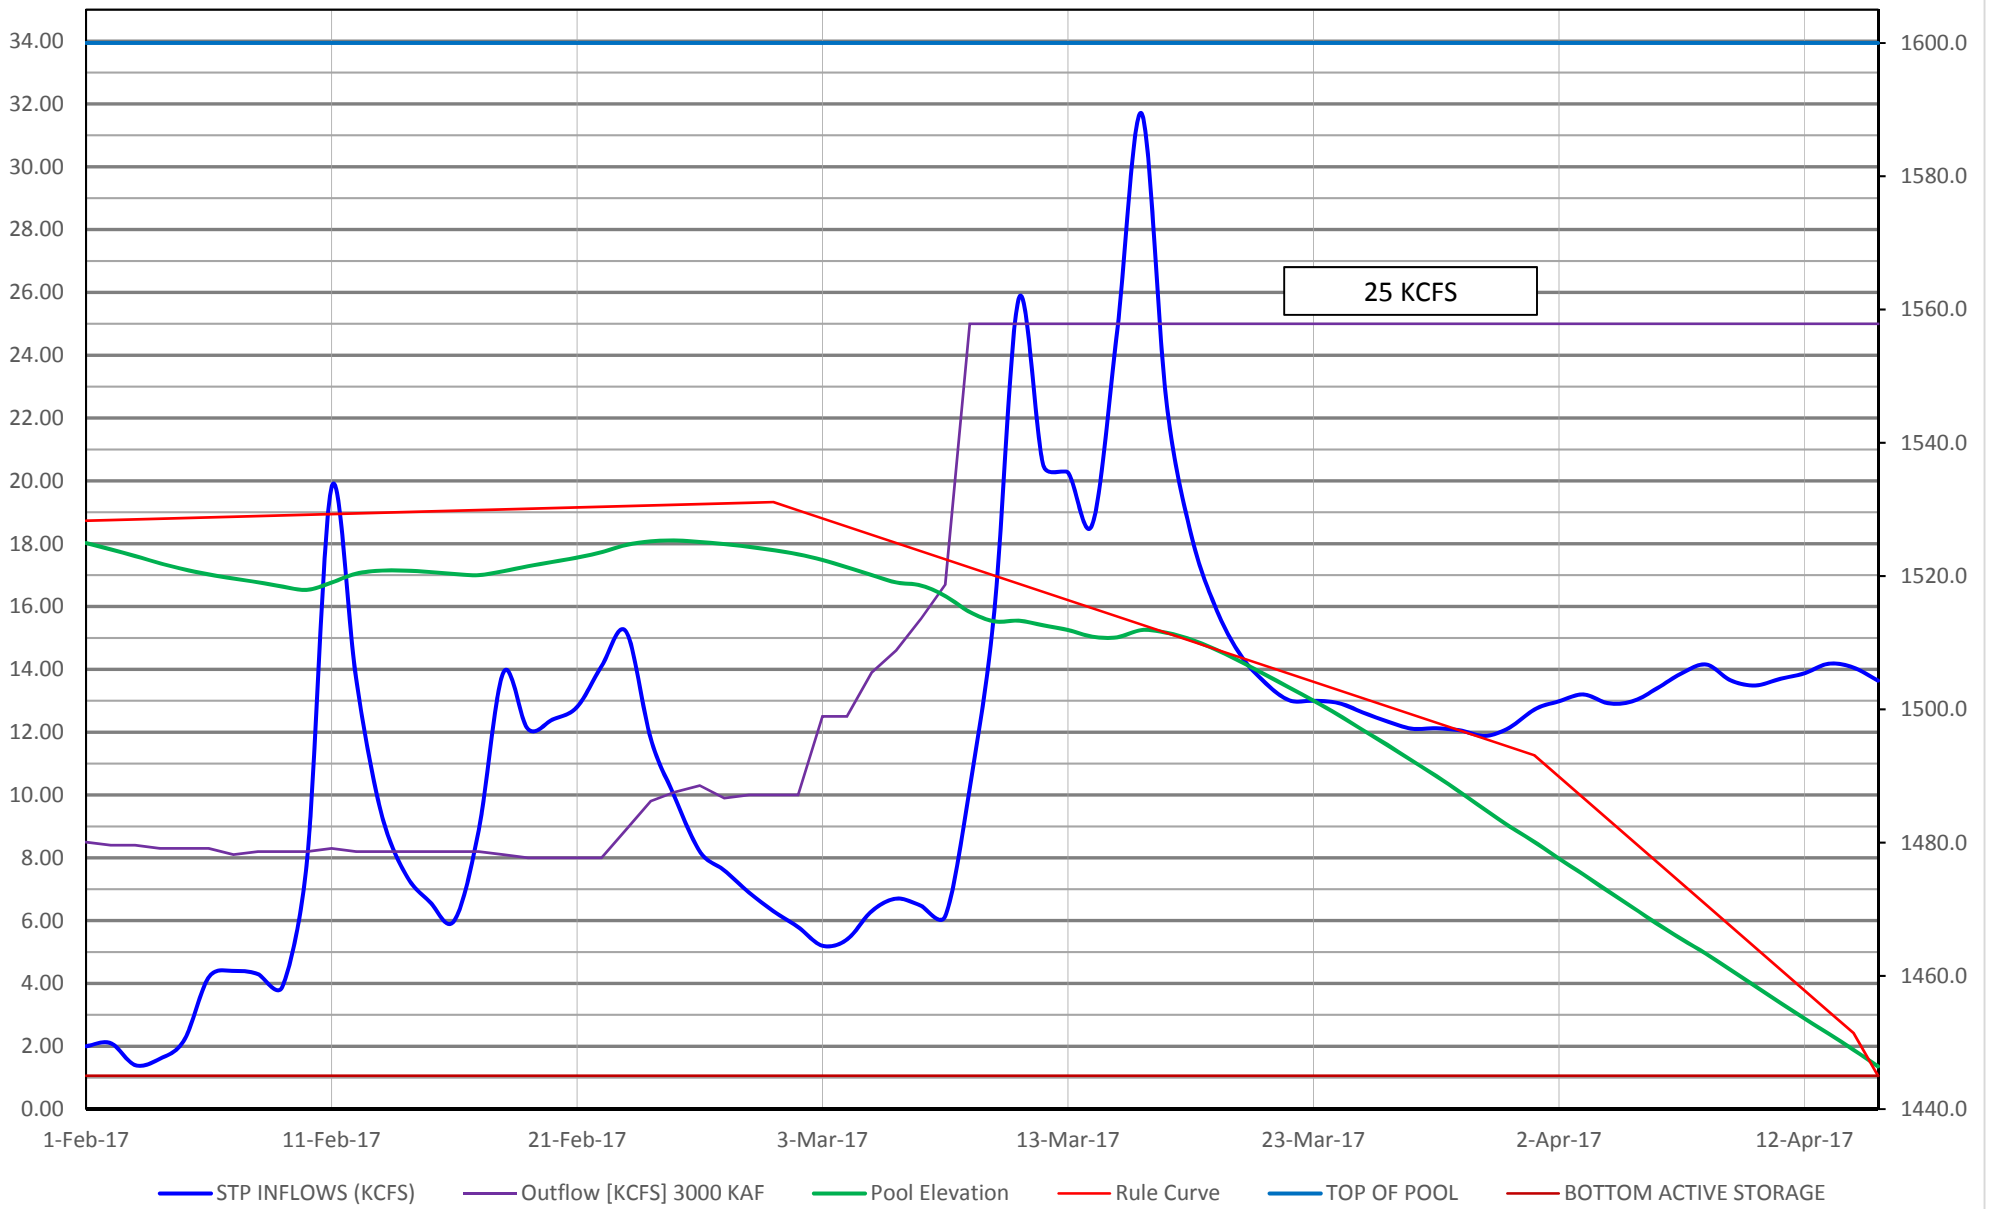

STP 1kcfs Increase Fish Release Dworshak Inflows 2.9 MAF 15 Apr Operation

STP 1kcfcs Increases Dworshak Inflows 2.9 MAF 15 Apr Operation

STP Dworshak Inflows 3.0 MAF 15 Apr Operation

1997 AY 1kcfs Increase Fish Release Dworshak Inflows 2.9 MAF 15 Apr Operation

1997 AY 1kcfs Increases Dworshak Inflows 2.9 MAF 15 Apr Operation

STP Dworshak Inflows 3.0 MAF 15 Apr Operation