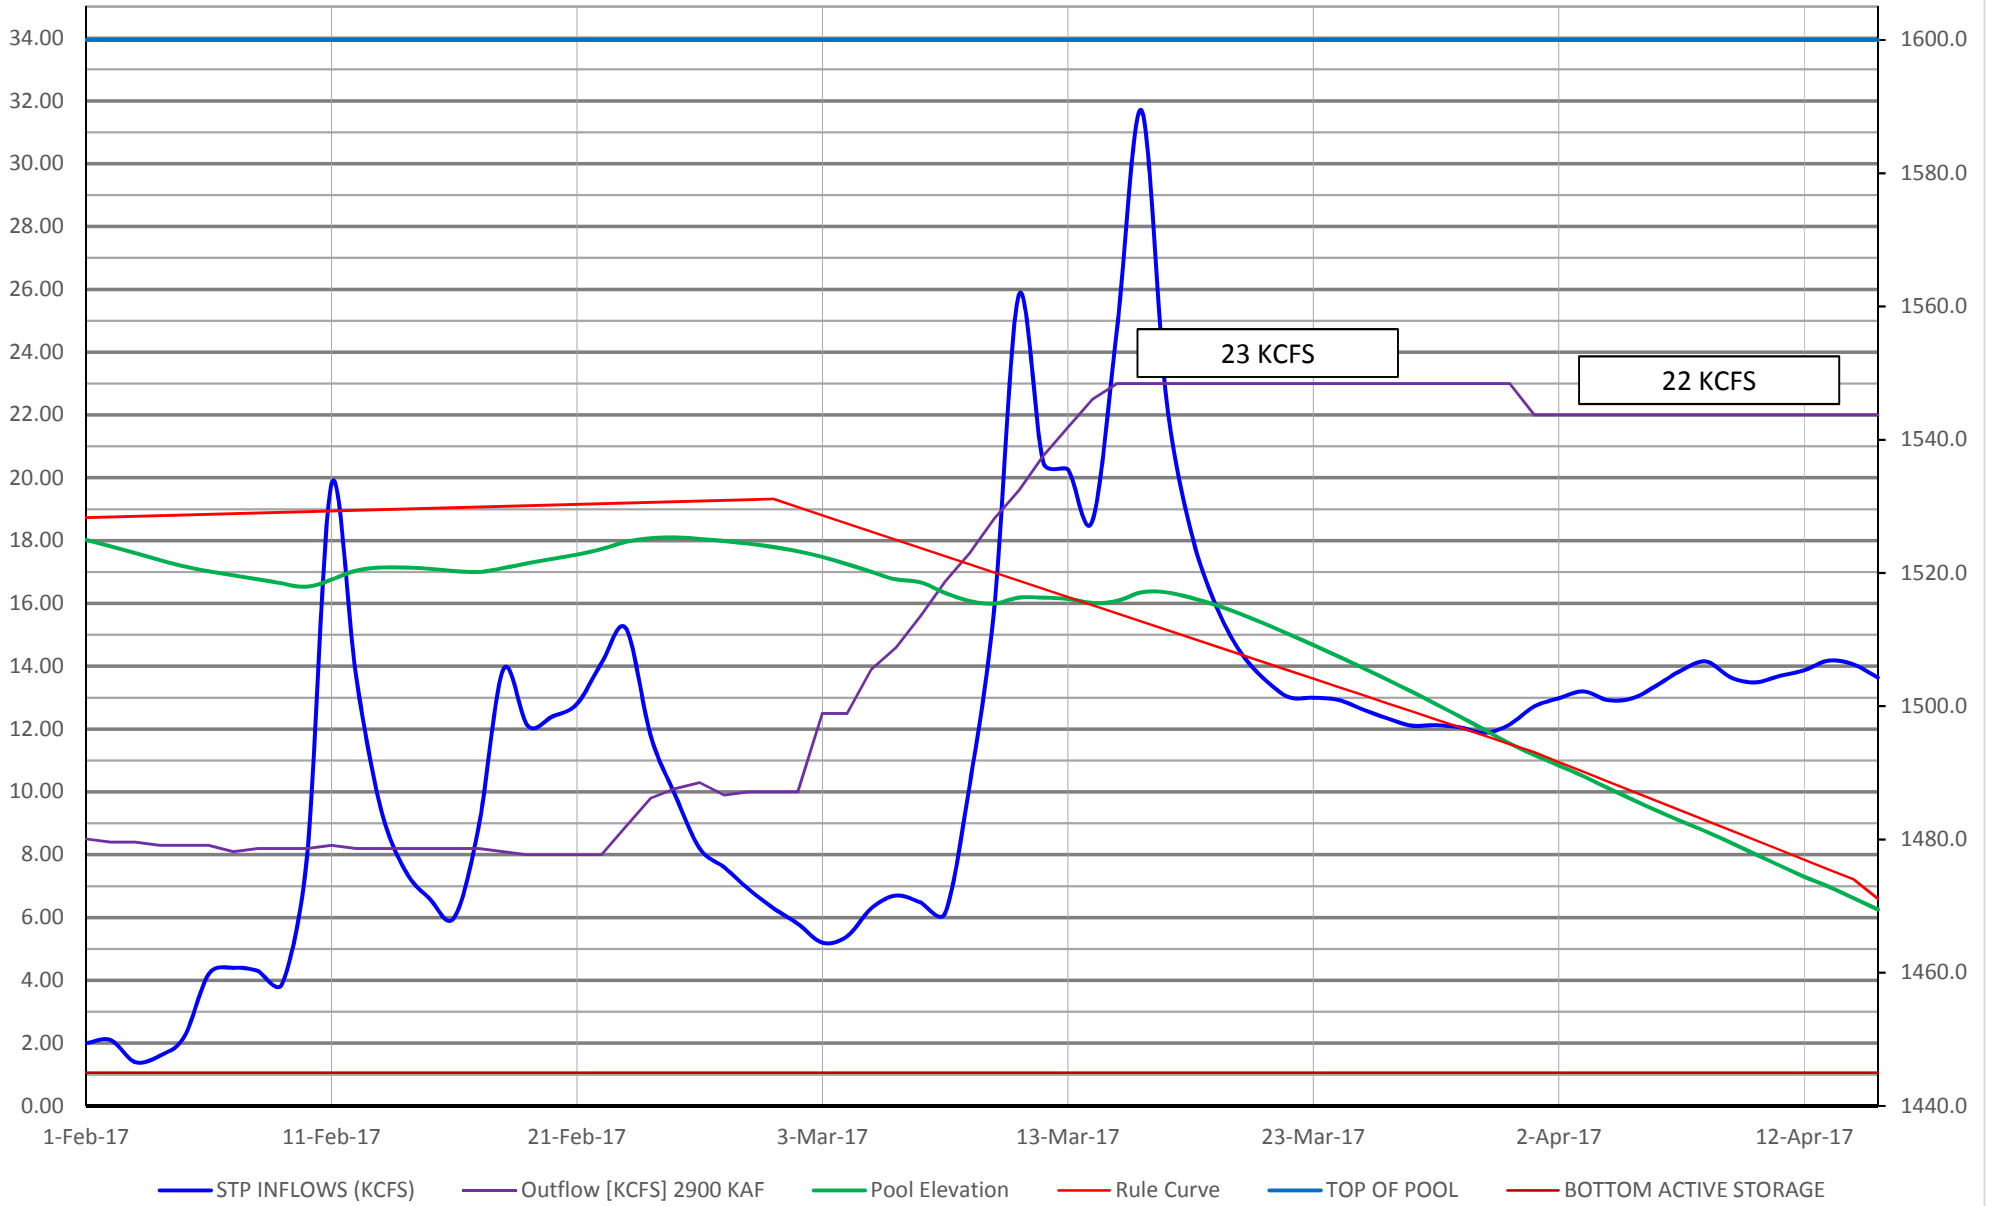

STP 1kcfs Increase Fish Release Dworshak Inflows 2.9 MAF 15 Apr Operation

STP 1kcfcs Increases Dworshak Inflows 2.9 MAF 15 Apr Operation

STP Dworshak Inflows 3.0 MAF 15 Apr Operation

1997 AY 1kcfs Increase Fish Release Dworshak Inflows 2.9 MAF 15 Apr Operation

1997 AY 1kcfs Increases Dworshak Inflows 2.9 MAF 15 Apr Operation

STP Dworshak Inflows 3.0 MAF 15 Apr Operation