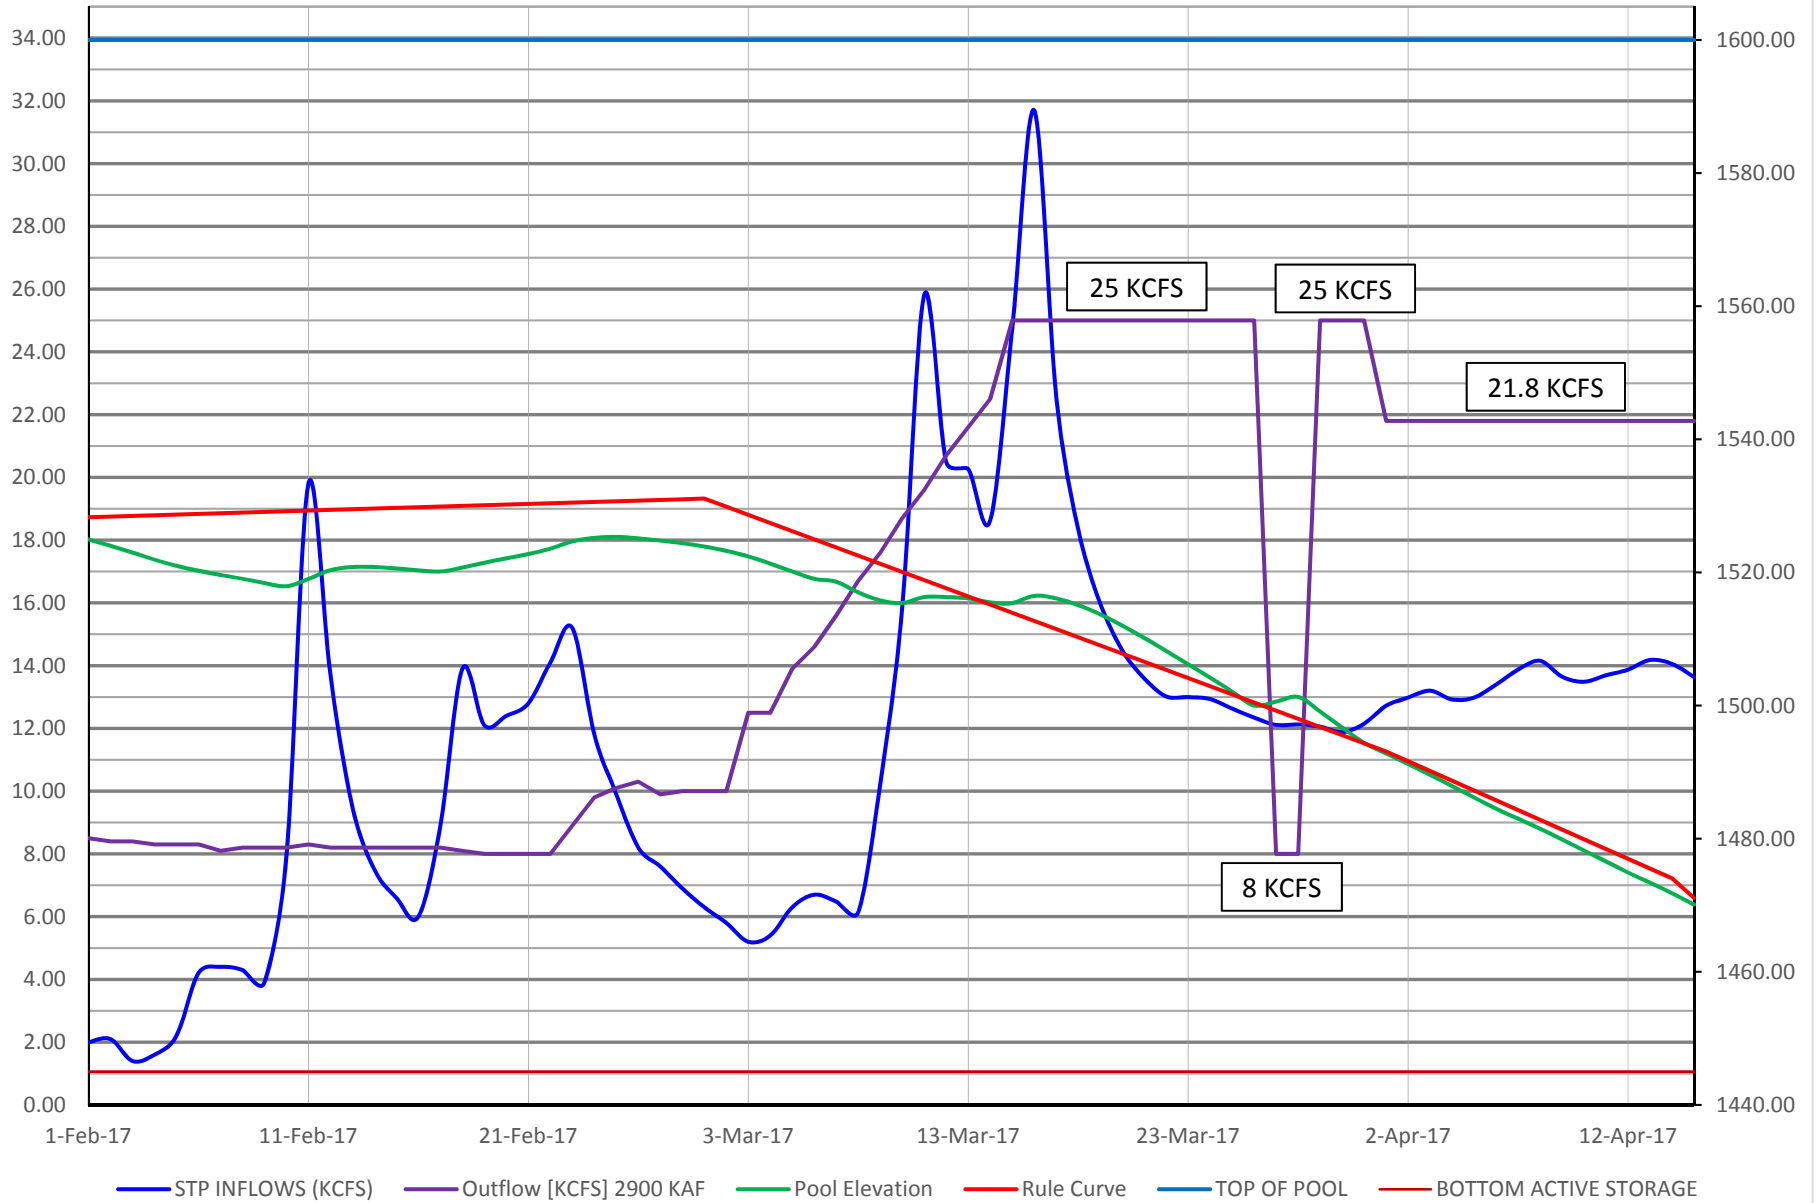

STP 1kcfs Increase Fish Release Dworshak Inflows 2.9 MAF 15 Apr Operation

STP 1kcfcs Increases Dworshak Inflows 2.9 MAF 15 Apr Operation

STP Dworshak Inflows 3.0 MAF 15 Apr Operation

1997 AY 1kcfs Increase Fish Release Dworshak Inflows 2.9 MAF 15 Apr Operation

1997 AY 1kcfs Increases Dworshak Inflows 2.9 MAF 15 Apr Operation

STP Dworshak Inflows 3.0 MAF 15 Apr Operation