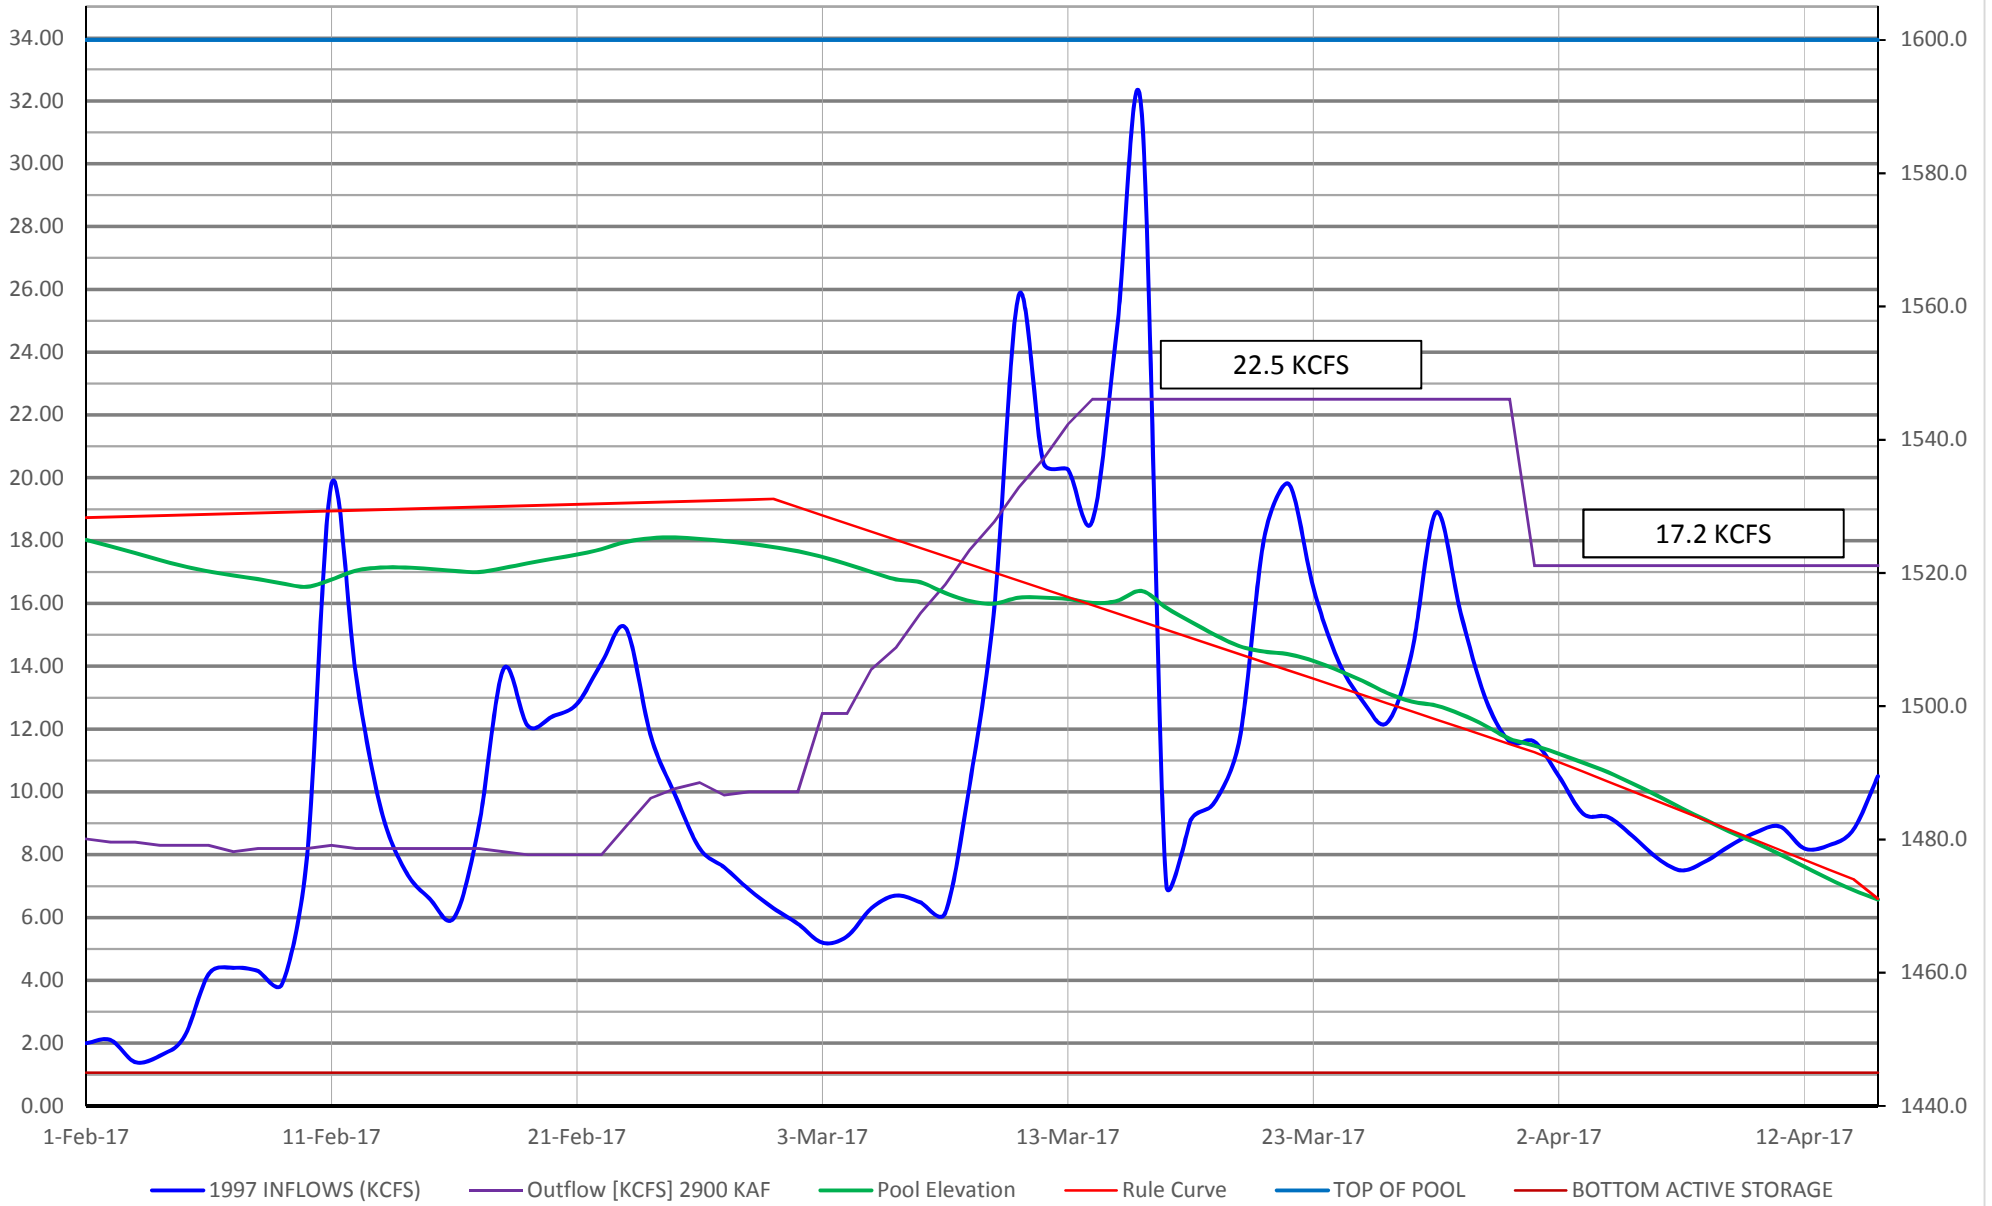

STP 1kcfs Increase Fish Release Dworshak Inflows 2.9 MAF 15 Apr Operation

STP 1kcfcs Increases Dworshak Inflows 2.9 MAF 15 Apr Operation

STP Dworshak Inflows 3.0 MAF 15 Apr Operation

1997 AY 1kcfs Increase Fish Release Dworshak Inflows 2.9 MAF 15 Apr Operation

1997 AY 1kcfs Increases Dworshak Inflows 2.9 MAF 15 Apr Operation

STP Dworshak Inflows 3.0 MAF 15 Apr Operation