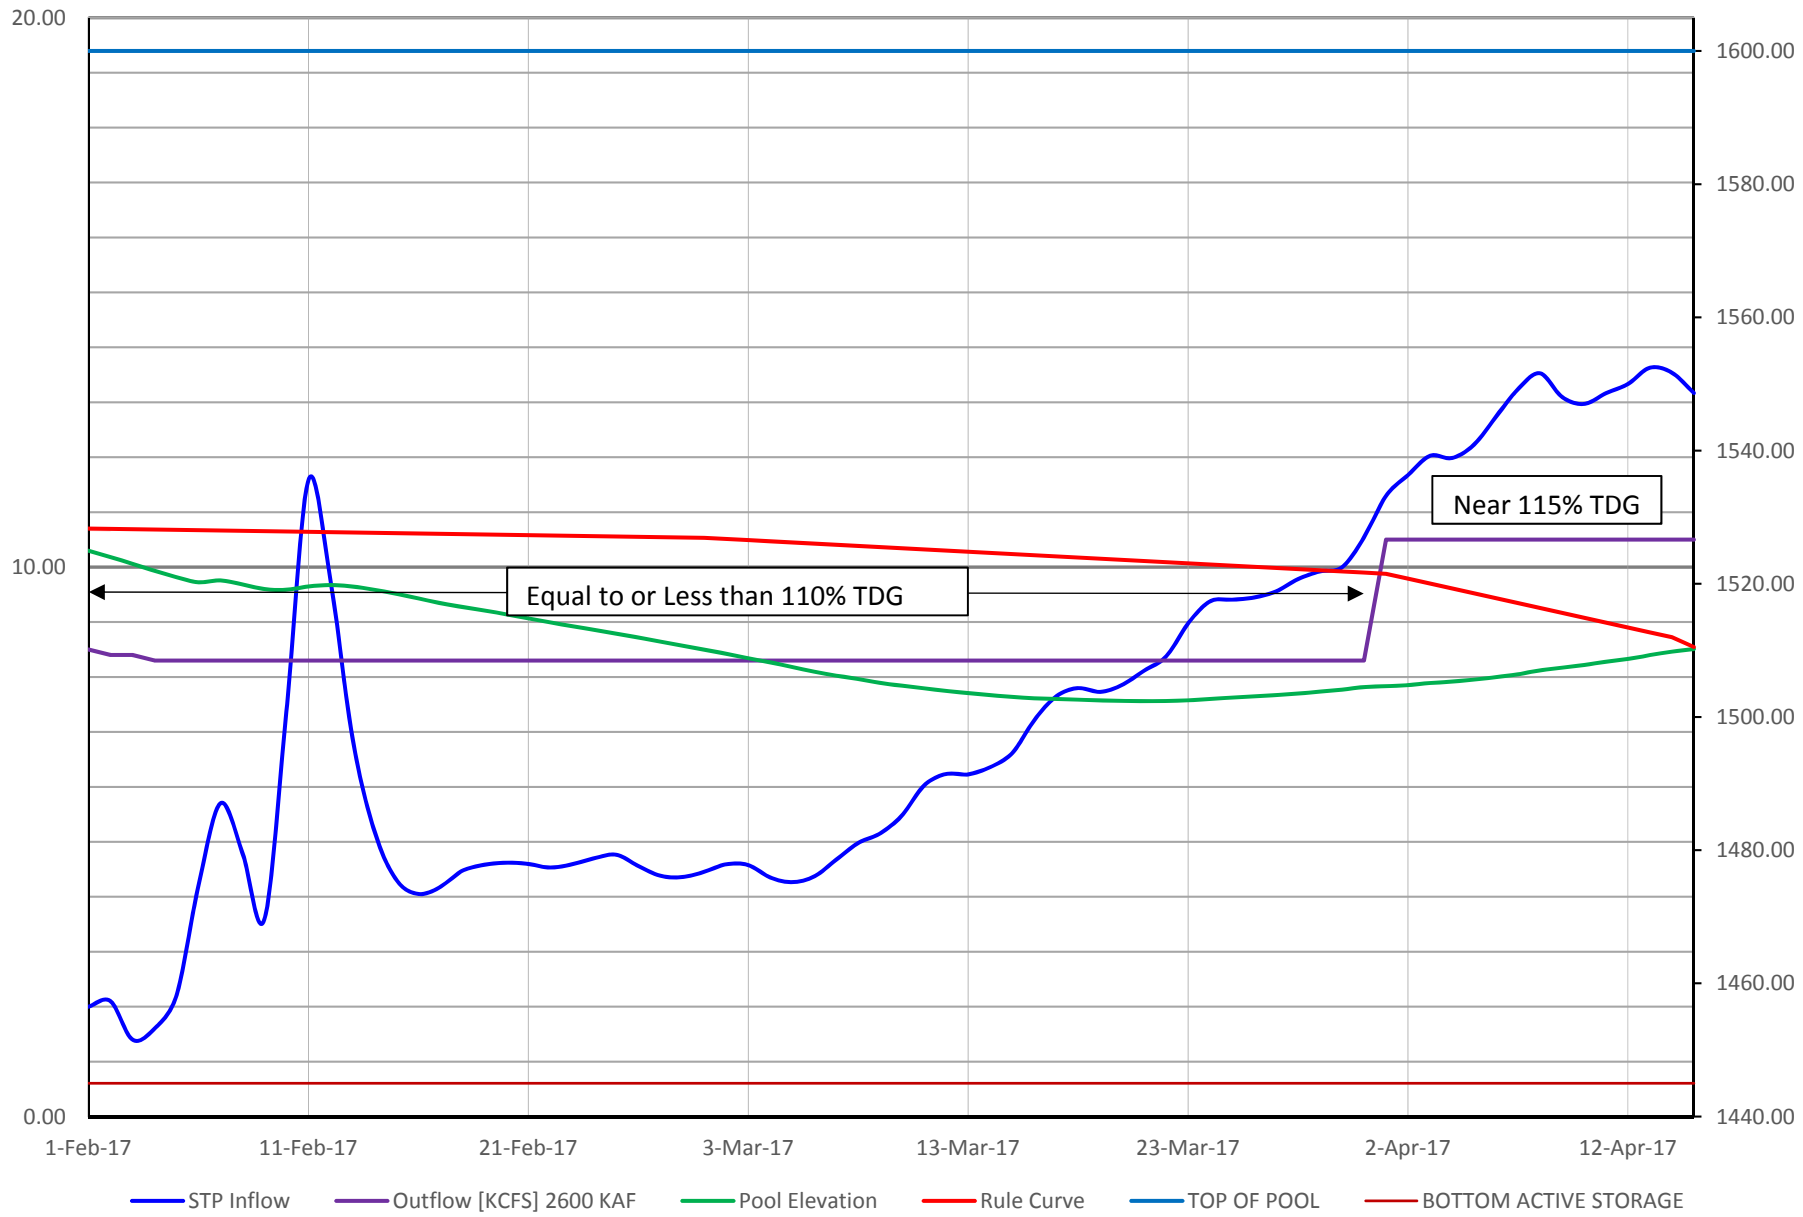

### Dworshak Operations 2.55 MAF Low TDG Scenerio

### Dworshak Operations 2.55 MAF Operating to EOM Scenerio

### Dworshak Operations 2.6 MAF Low TDG Scenerio