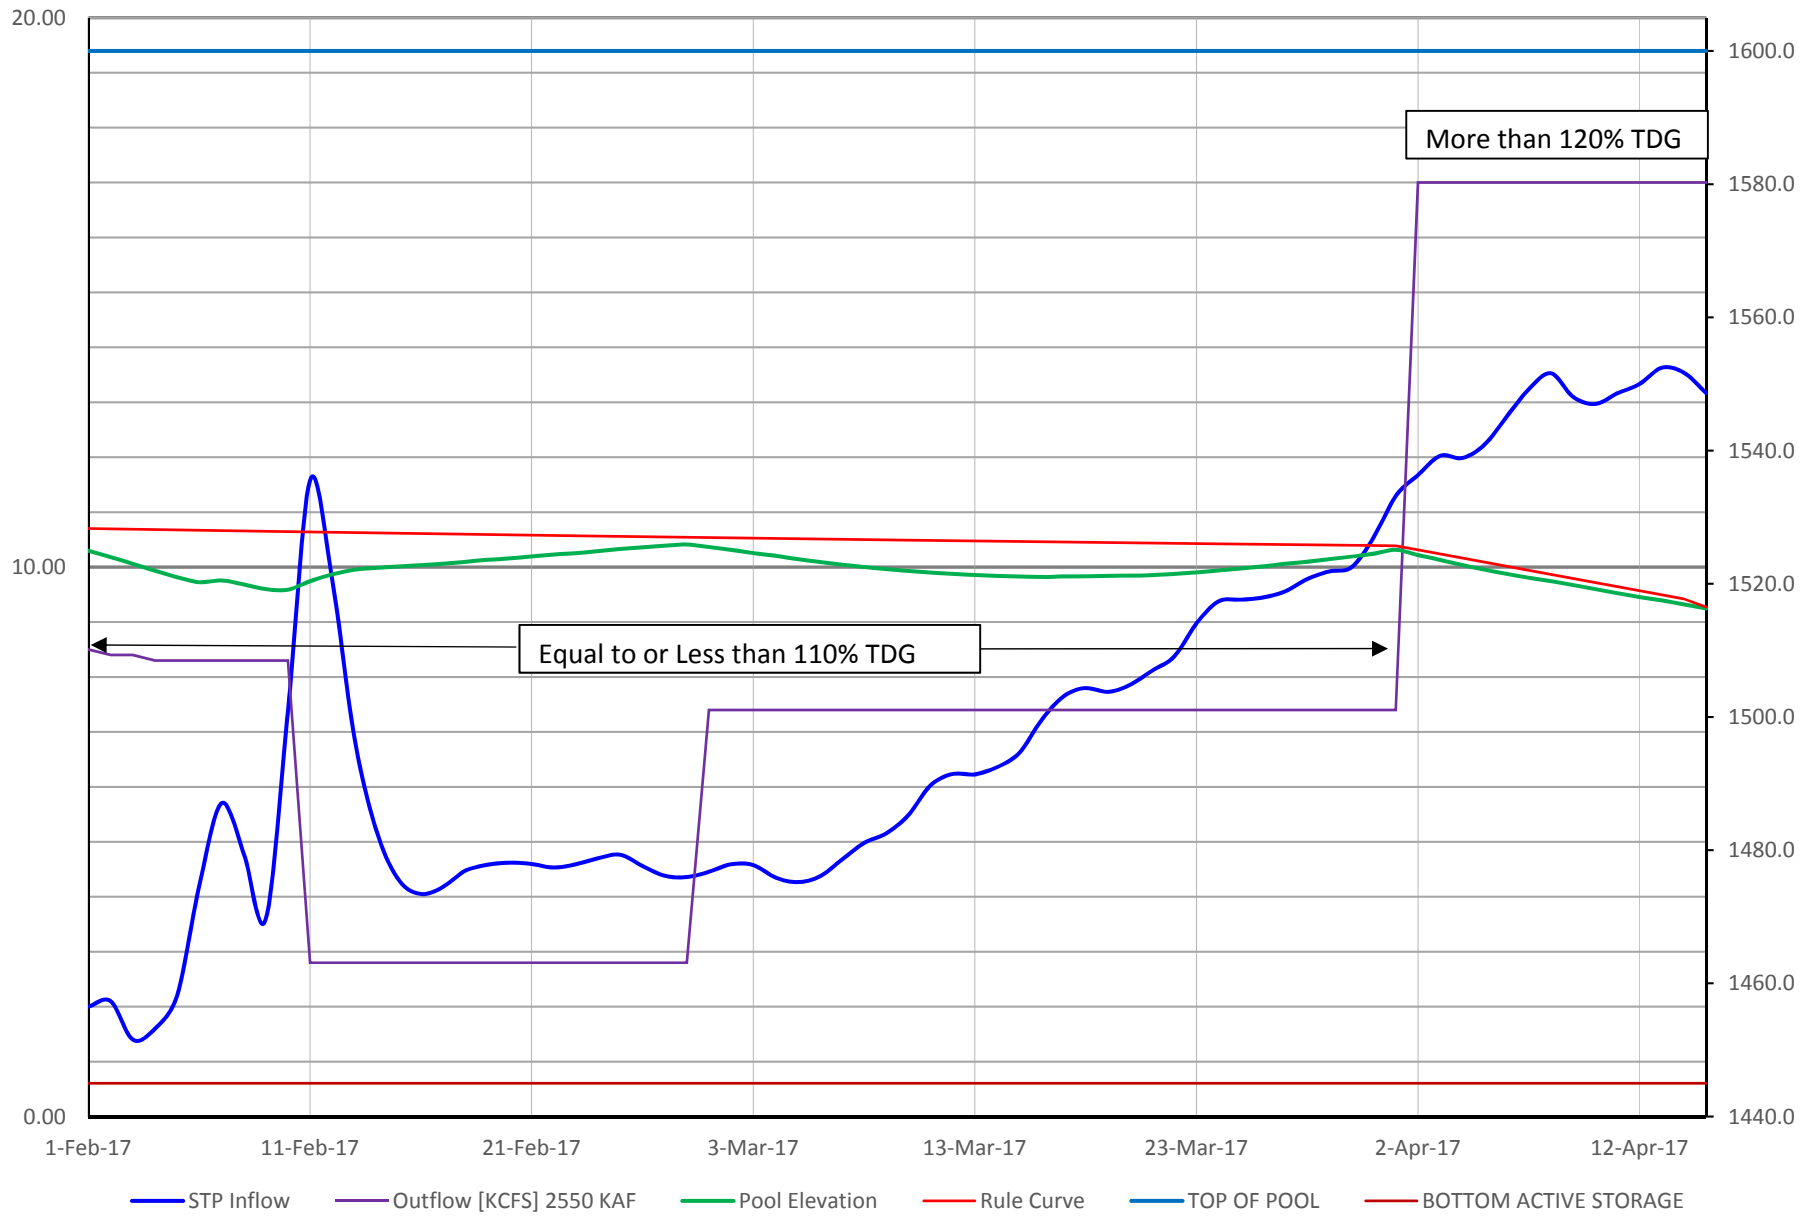

### Dworshak Operations 2.55 MAF Low TDG Scenerio

### Dworshak Operations 2.55 MAF Operating to EOM Scenerio

### Dworshak Operations 2.6 MAF Low TDG Scenerio