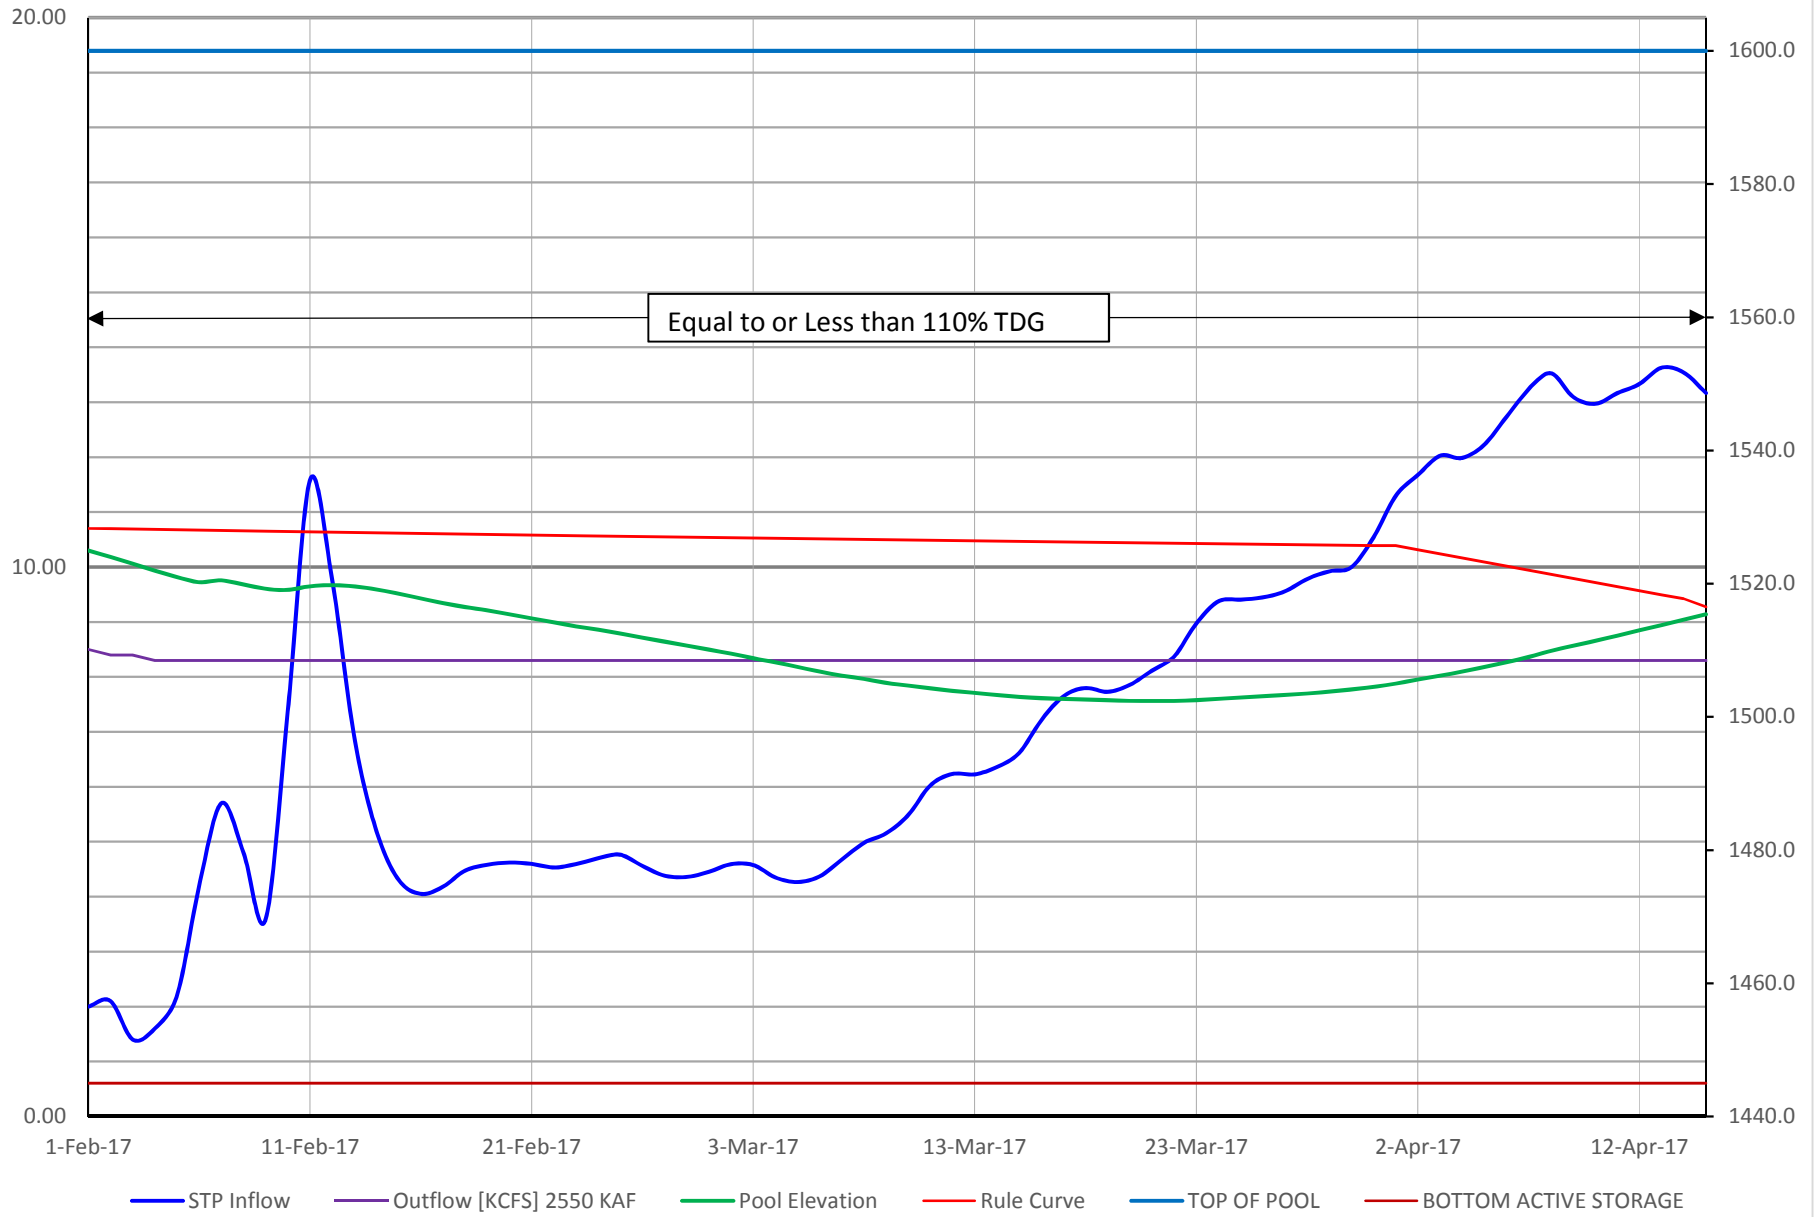

### Dworshak Operations 2.55 MAF Low TDG Scenerio

### Dworshak Operations 2.55 MAF Operating to EOM Scenerio

### Dworshak Operations 2.6 MAF Low TDG Scenerio