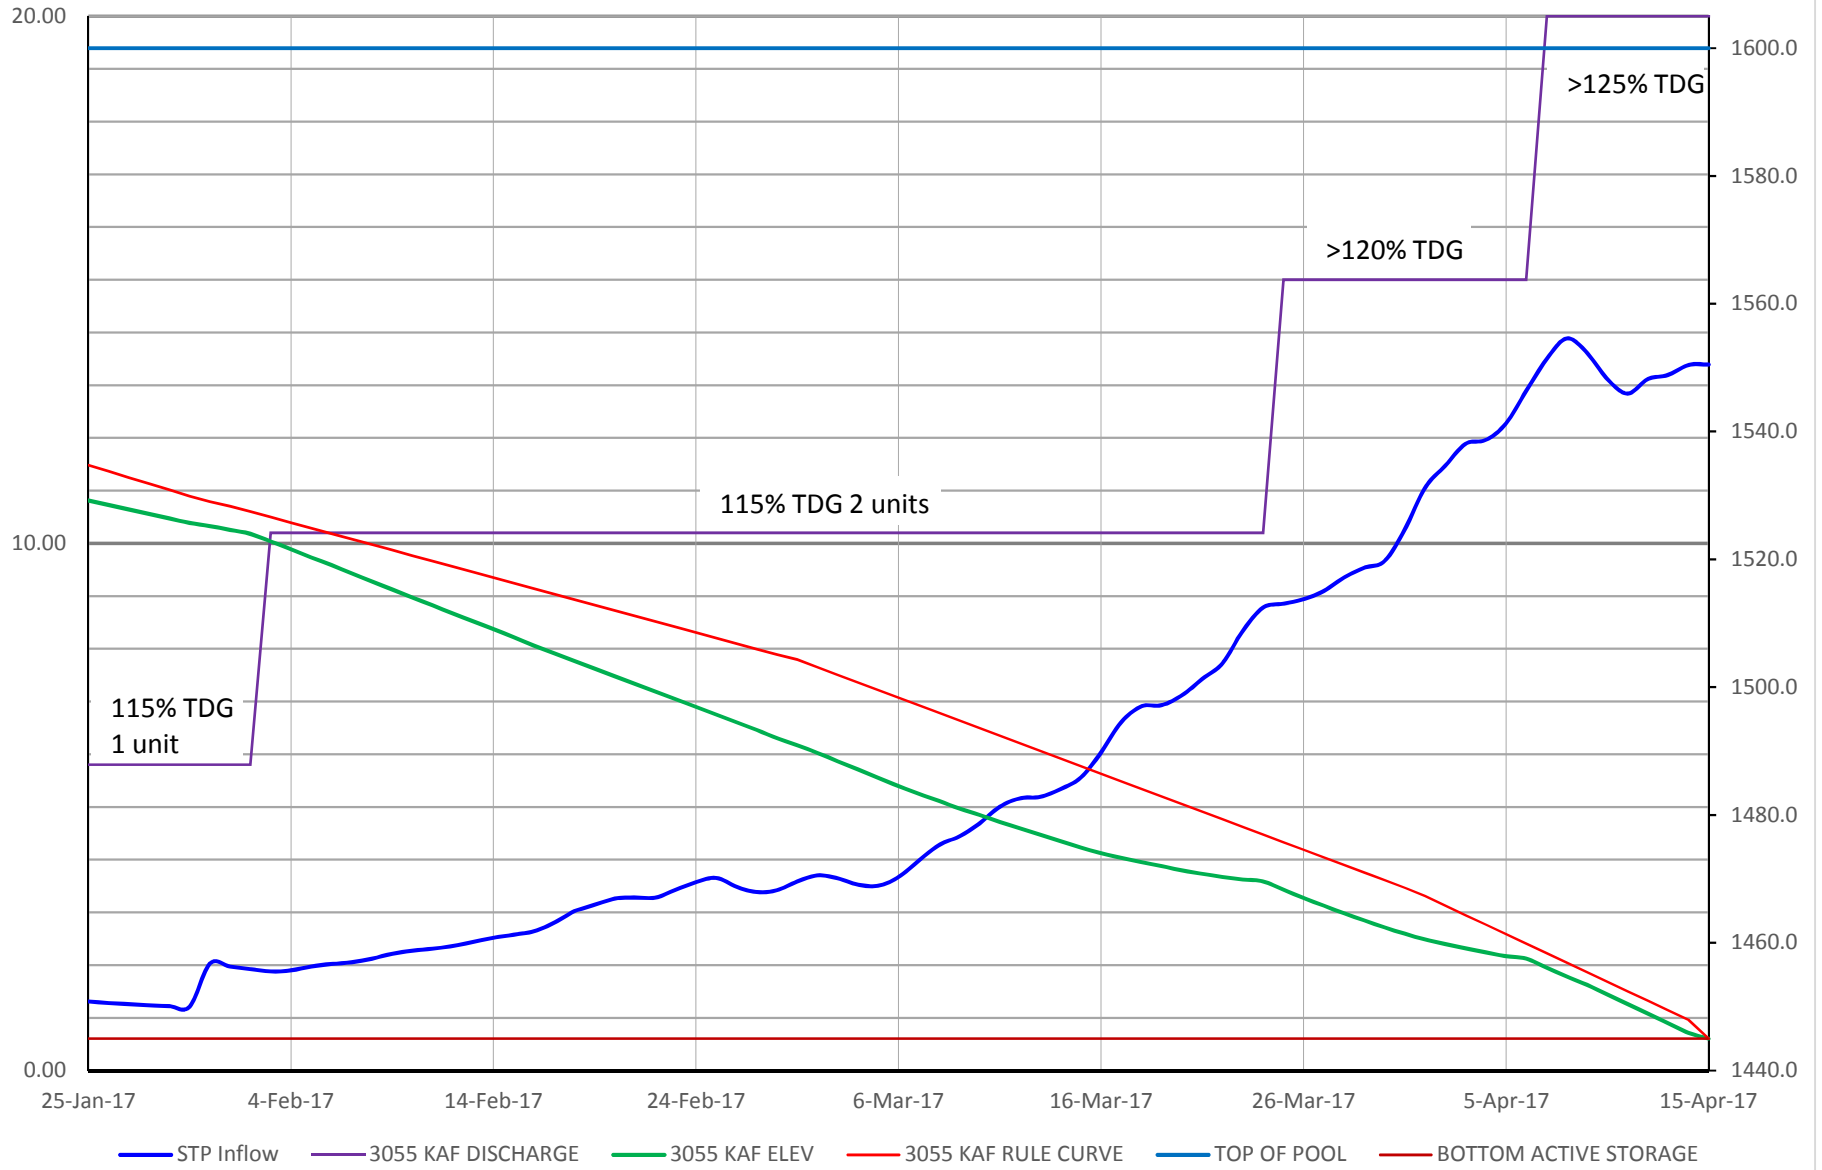

### Dworshak Operations Comparisons 3.055 MAF Forecast Operating to End of Month Flood Control

## Dworshak Operations Comparisons 3.055 MAF Forecast Flat Operation until near April

## Dworshak Operations Comparisons 2.8 MAF Forecast Operating to End of Month Flood Control

## Dworshak Operations Comparisons 2.8 MAF Forecast Flat Operation until near April