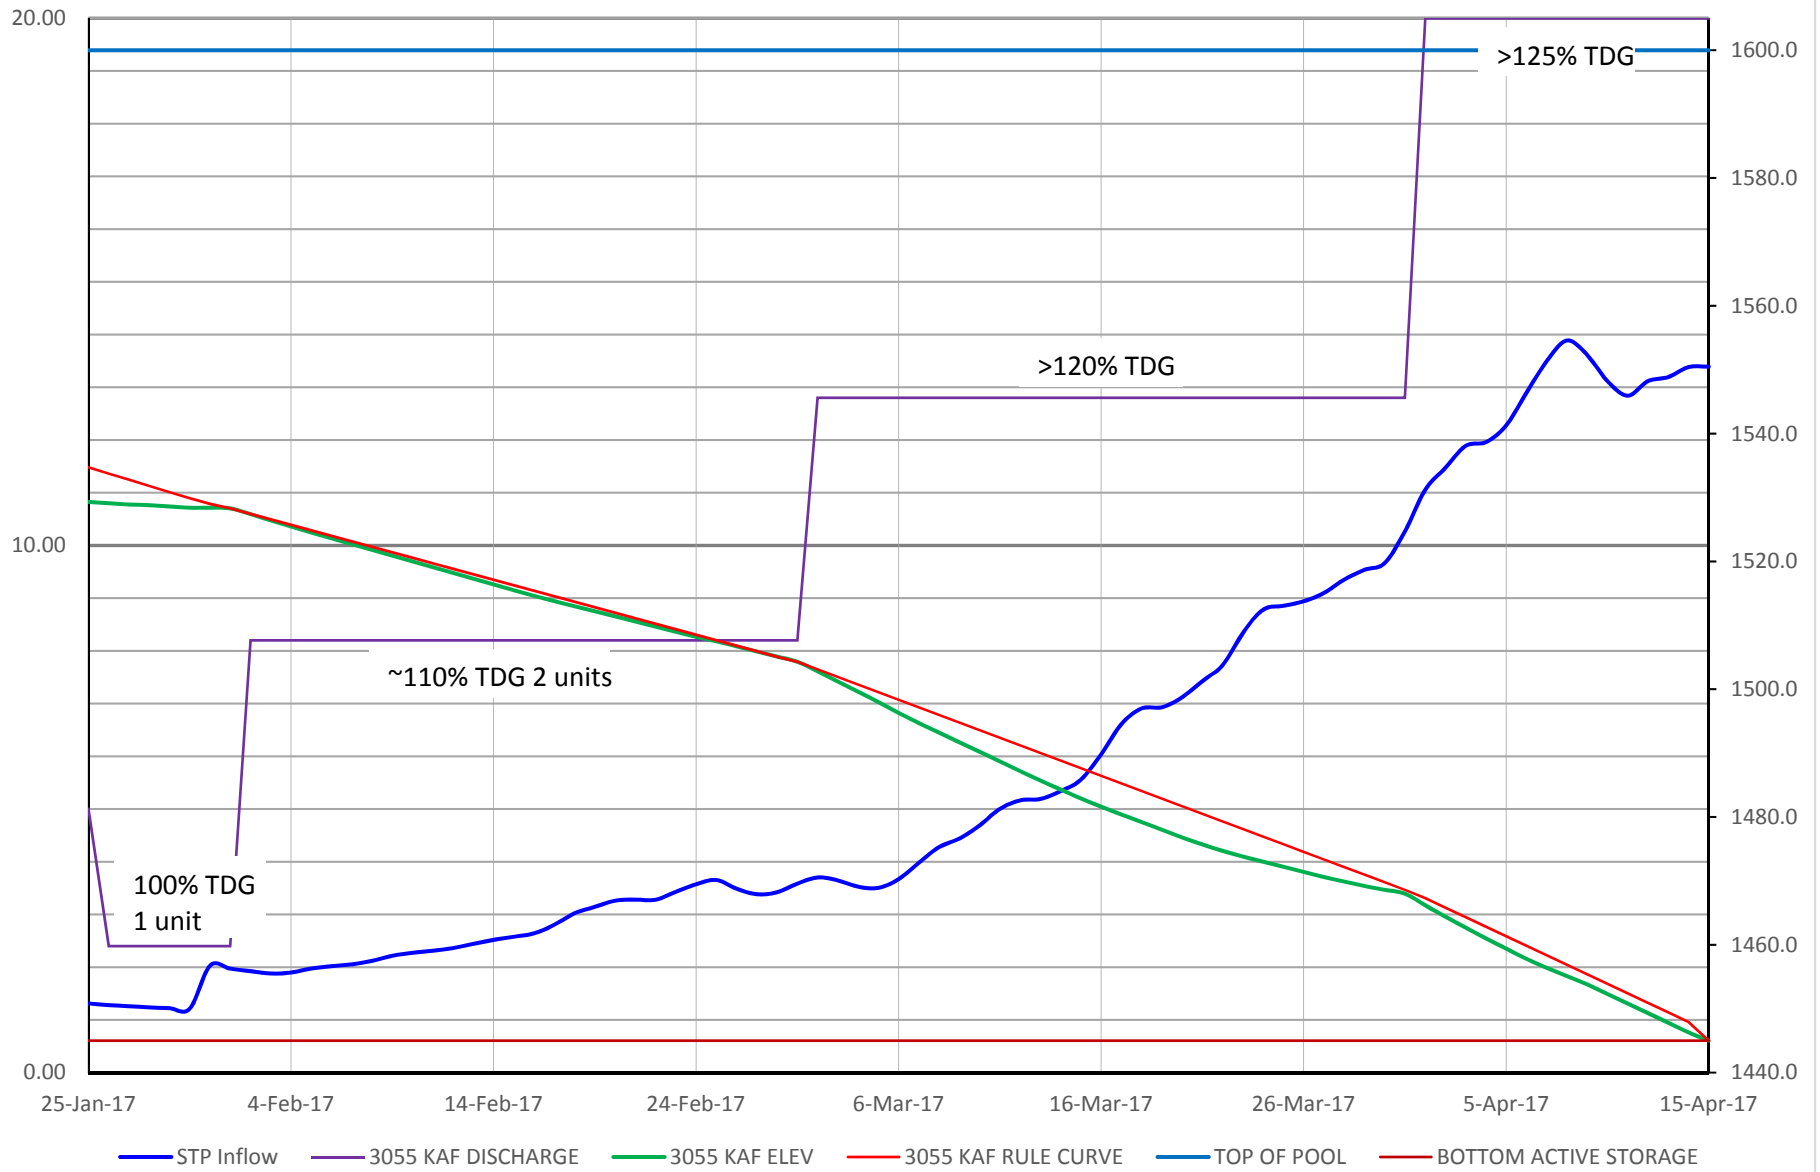

### Dworshak Operations Comparisons 3.055 MAF Forecast Operating to End of Month Flood Control

## Dworshak Operations Comparisons 3.055 MAF Forecast Flat Operation until near April

## Dworshak Operations Comparisons 2.8 MAF Forecast Operating to End of Month Flood Control

## Dworshak Operations Comparisons 2.8 MAF Forecast Flat Operation until near April