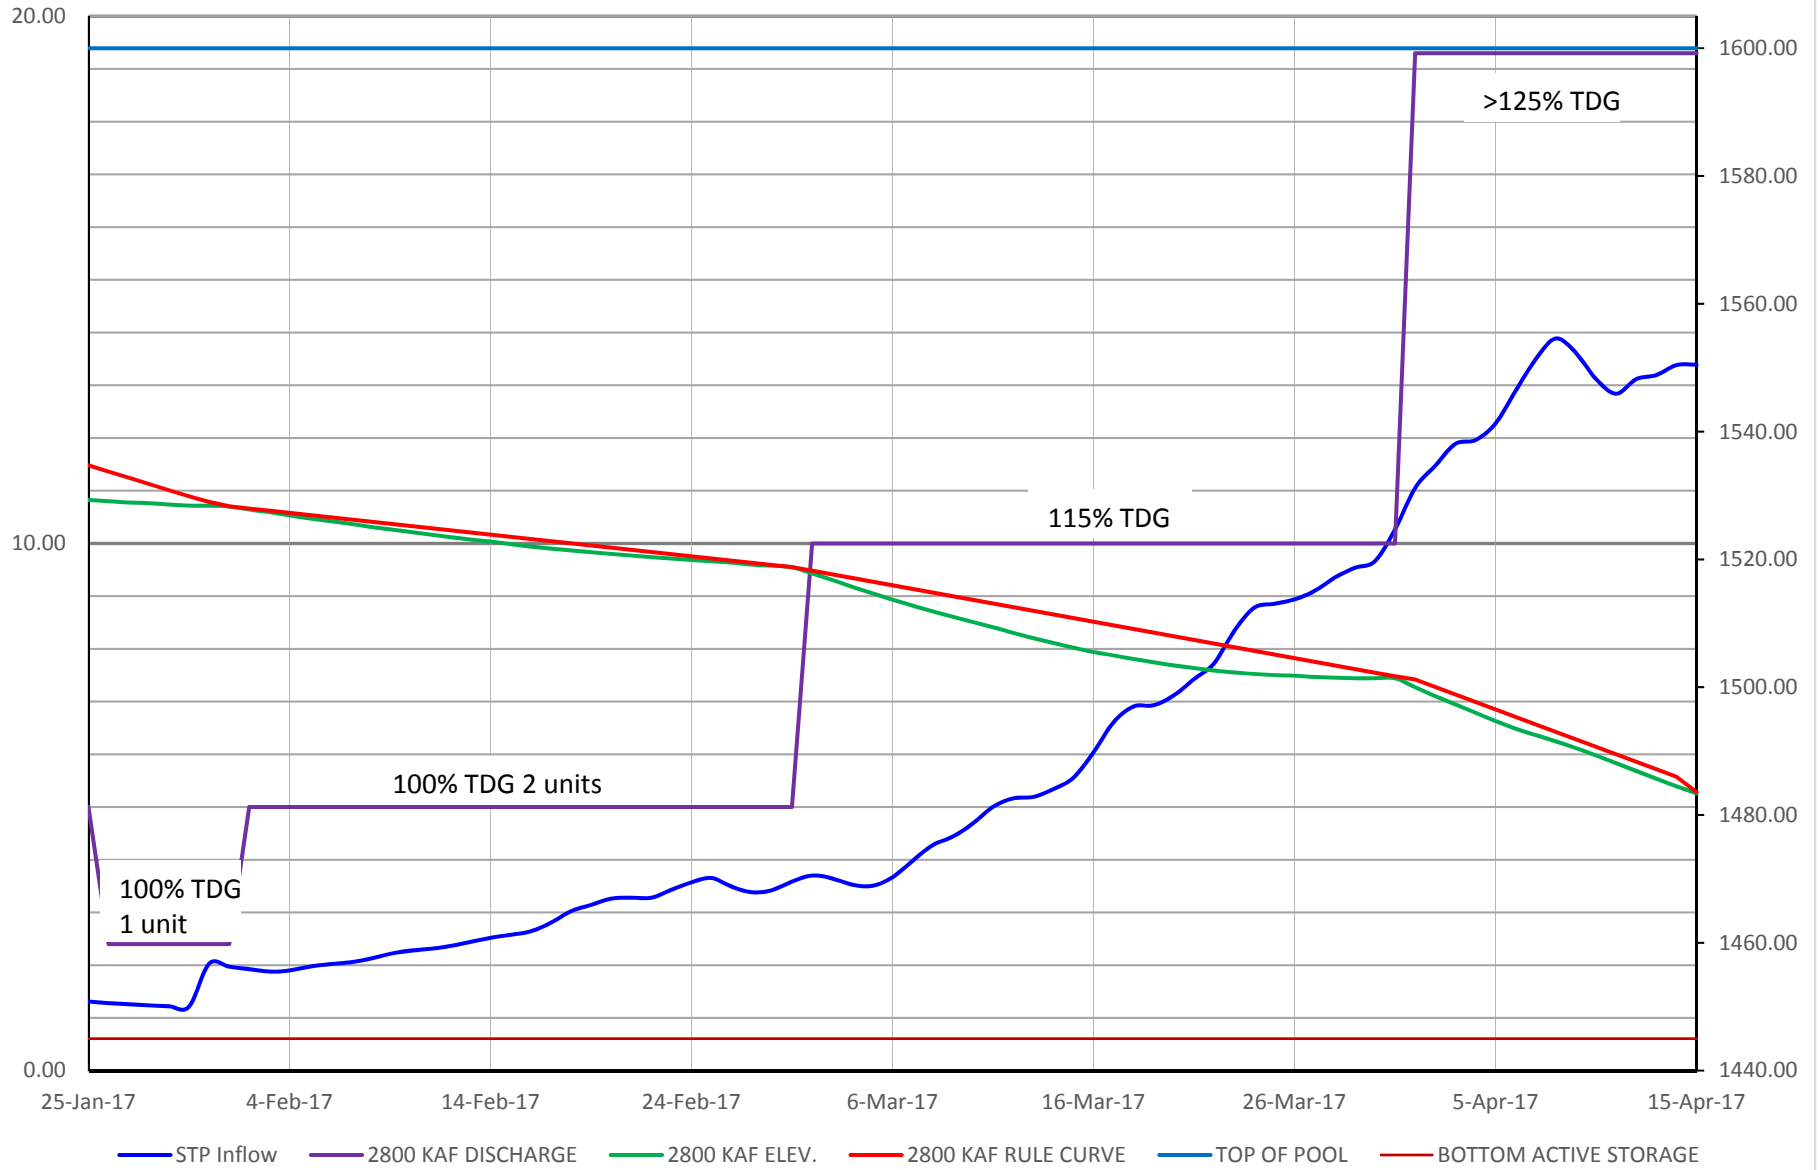

### Dworshak Operations Comparisons 3.055 MAF Forecast Operating to End of Month Flood Control

## Dworshak Operations Comparisons 3.055 MAF Forecast Flat Operation until near April

## Dworshak Operations Comparisons 2.8 MAF Forecast Operating to End of Month Flood Control

## Dworshak Operations Comparisons 2.8 MAF Forecast Flat Operation until near April