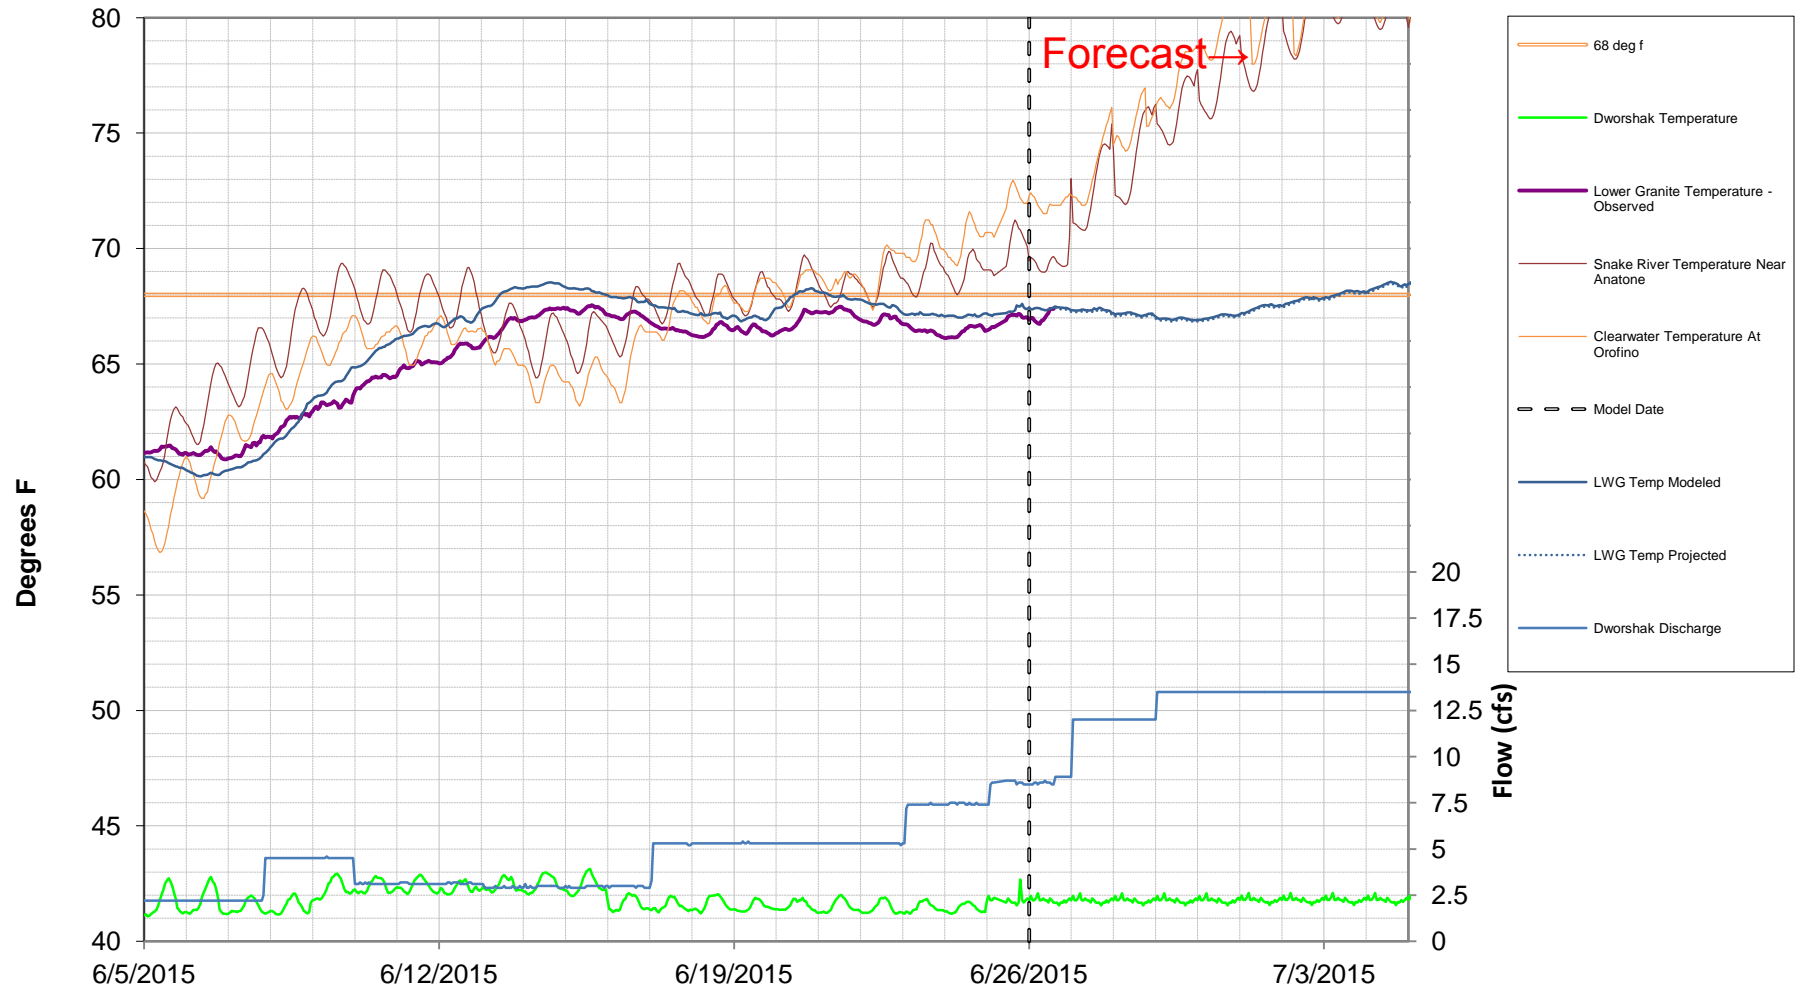

Analog Year 2013 - Modified

### Water Temperature Comparisons Model from 6/5/2015 to 7/5/2015 Observed Data to 6/26/2015

Analog Year 2013 - Modified

### Water Temperature Comparisons Model from 6/5/2015 to 7/5/2015 Observed Data to 6/26/2015

Analog Year 2003

### Water Temperature Comparisons Model from 6/9/2015 to 7/9/2015 Observed Data to 6/30/2015