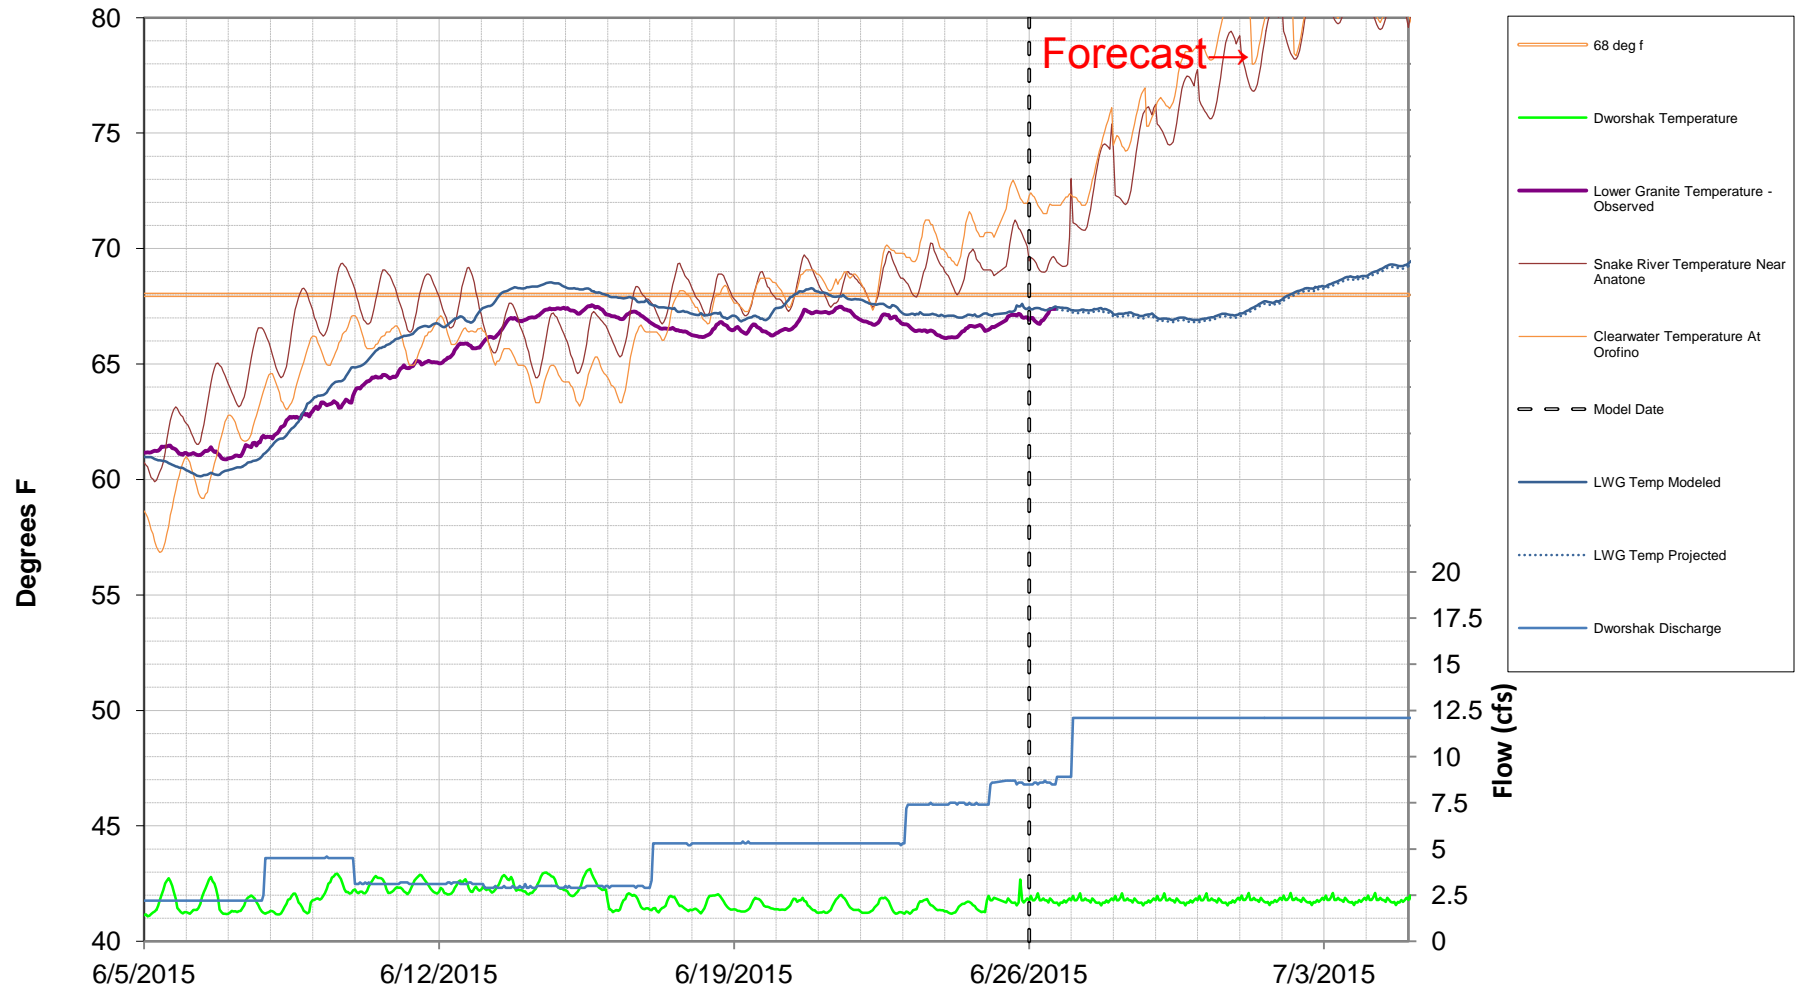

Analog Year 2013 - Modified

### Water Temperature Comparisons Model from 6/5/2015 to 7/5/2015 Observed Data to 6/26/2015

Analog Year 2013 - Modified

### Water Temperature Comparisons Model from 6/5/2015 to 7/5/2015 Observed Data to 6/26/2015

Analog Year 2003

### Water Temperature Comparisons Model from 6/9/2015 to 7/9/2015 Observed Data to 6/30/2015