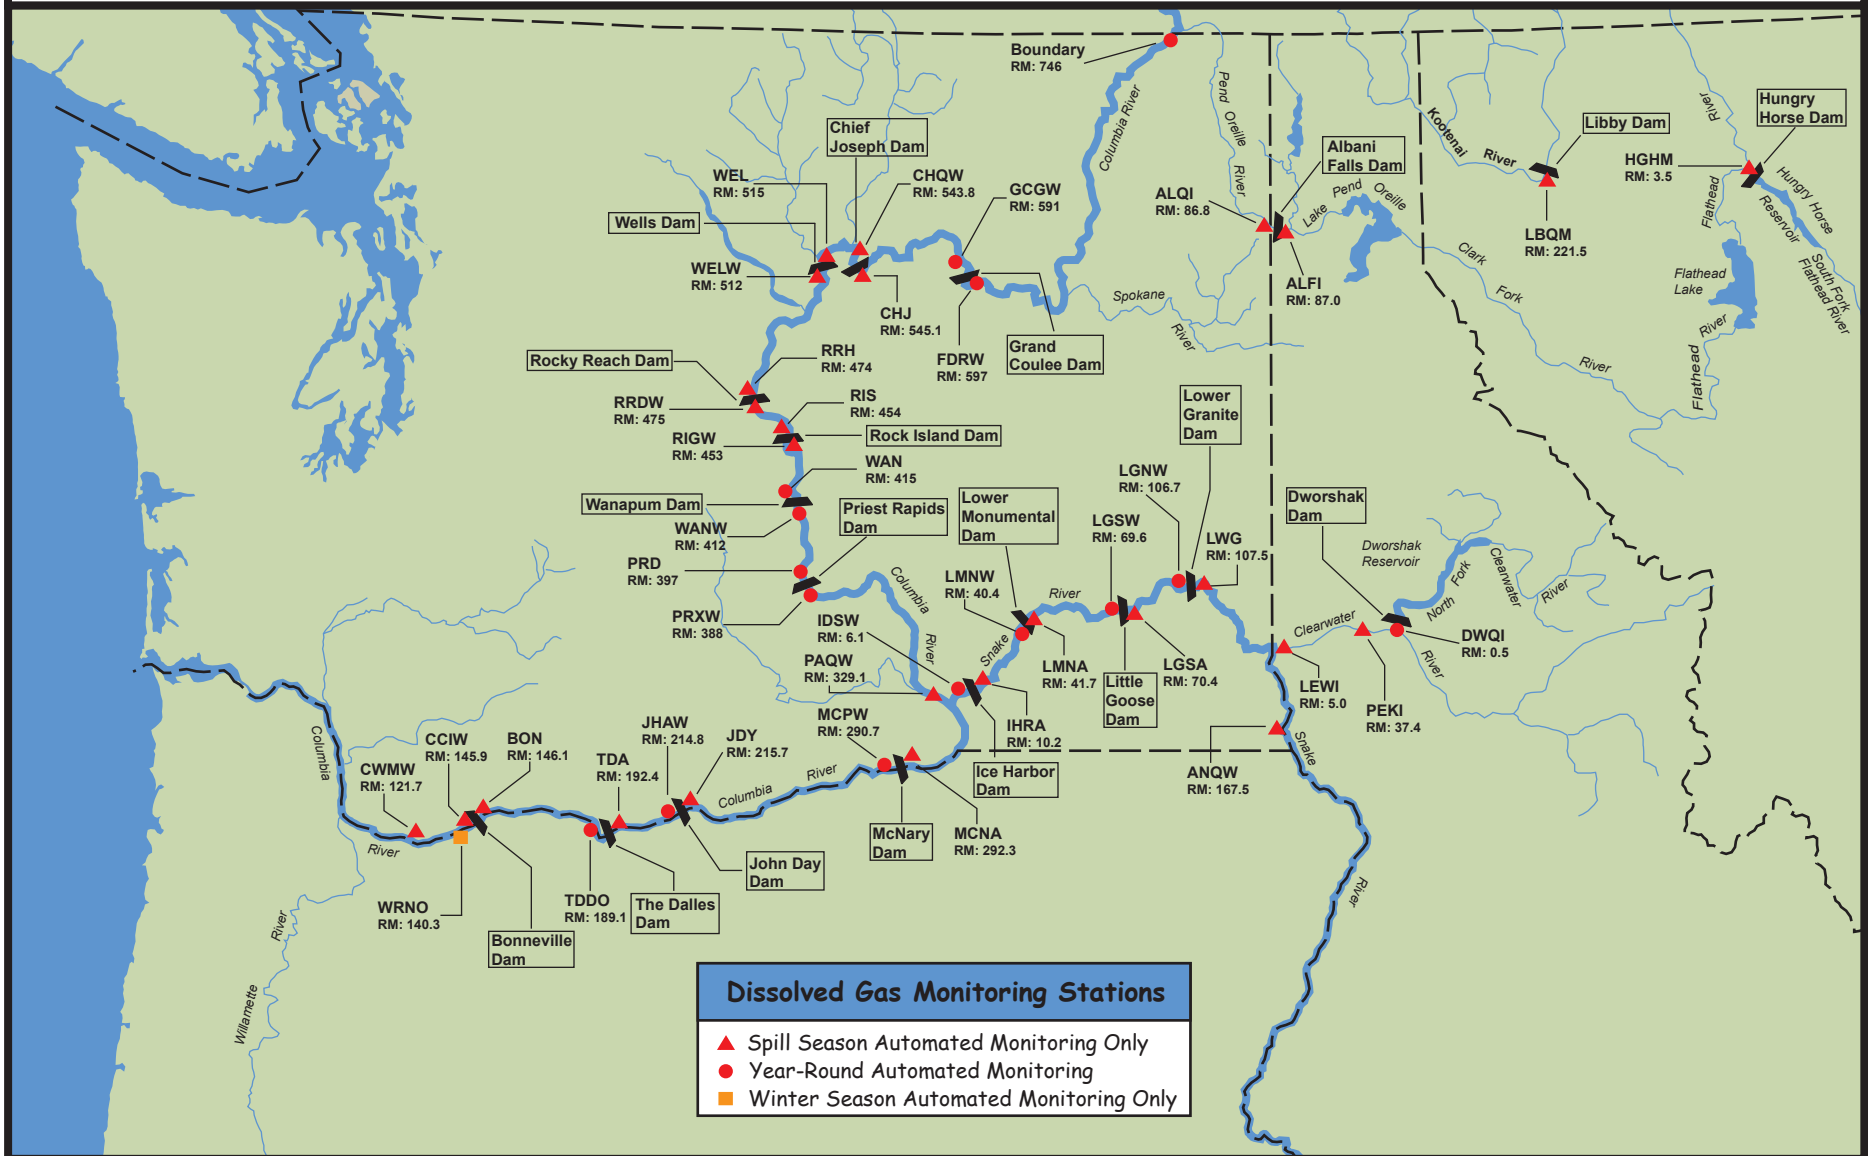

2007 Dissolved Gas Monitoring Network - CDB-DSS Database

Dissolved Gas Monitoring Stations

- ▲ Spill Season Automated Monitoring Only
- Year-Round Automated Monitoring
- Winter Season Automated Monitoring Only