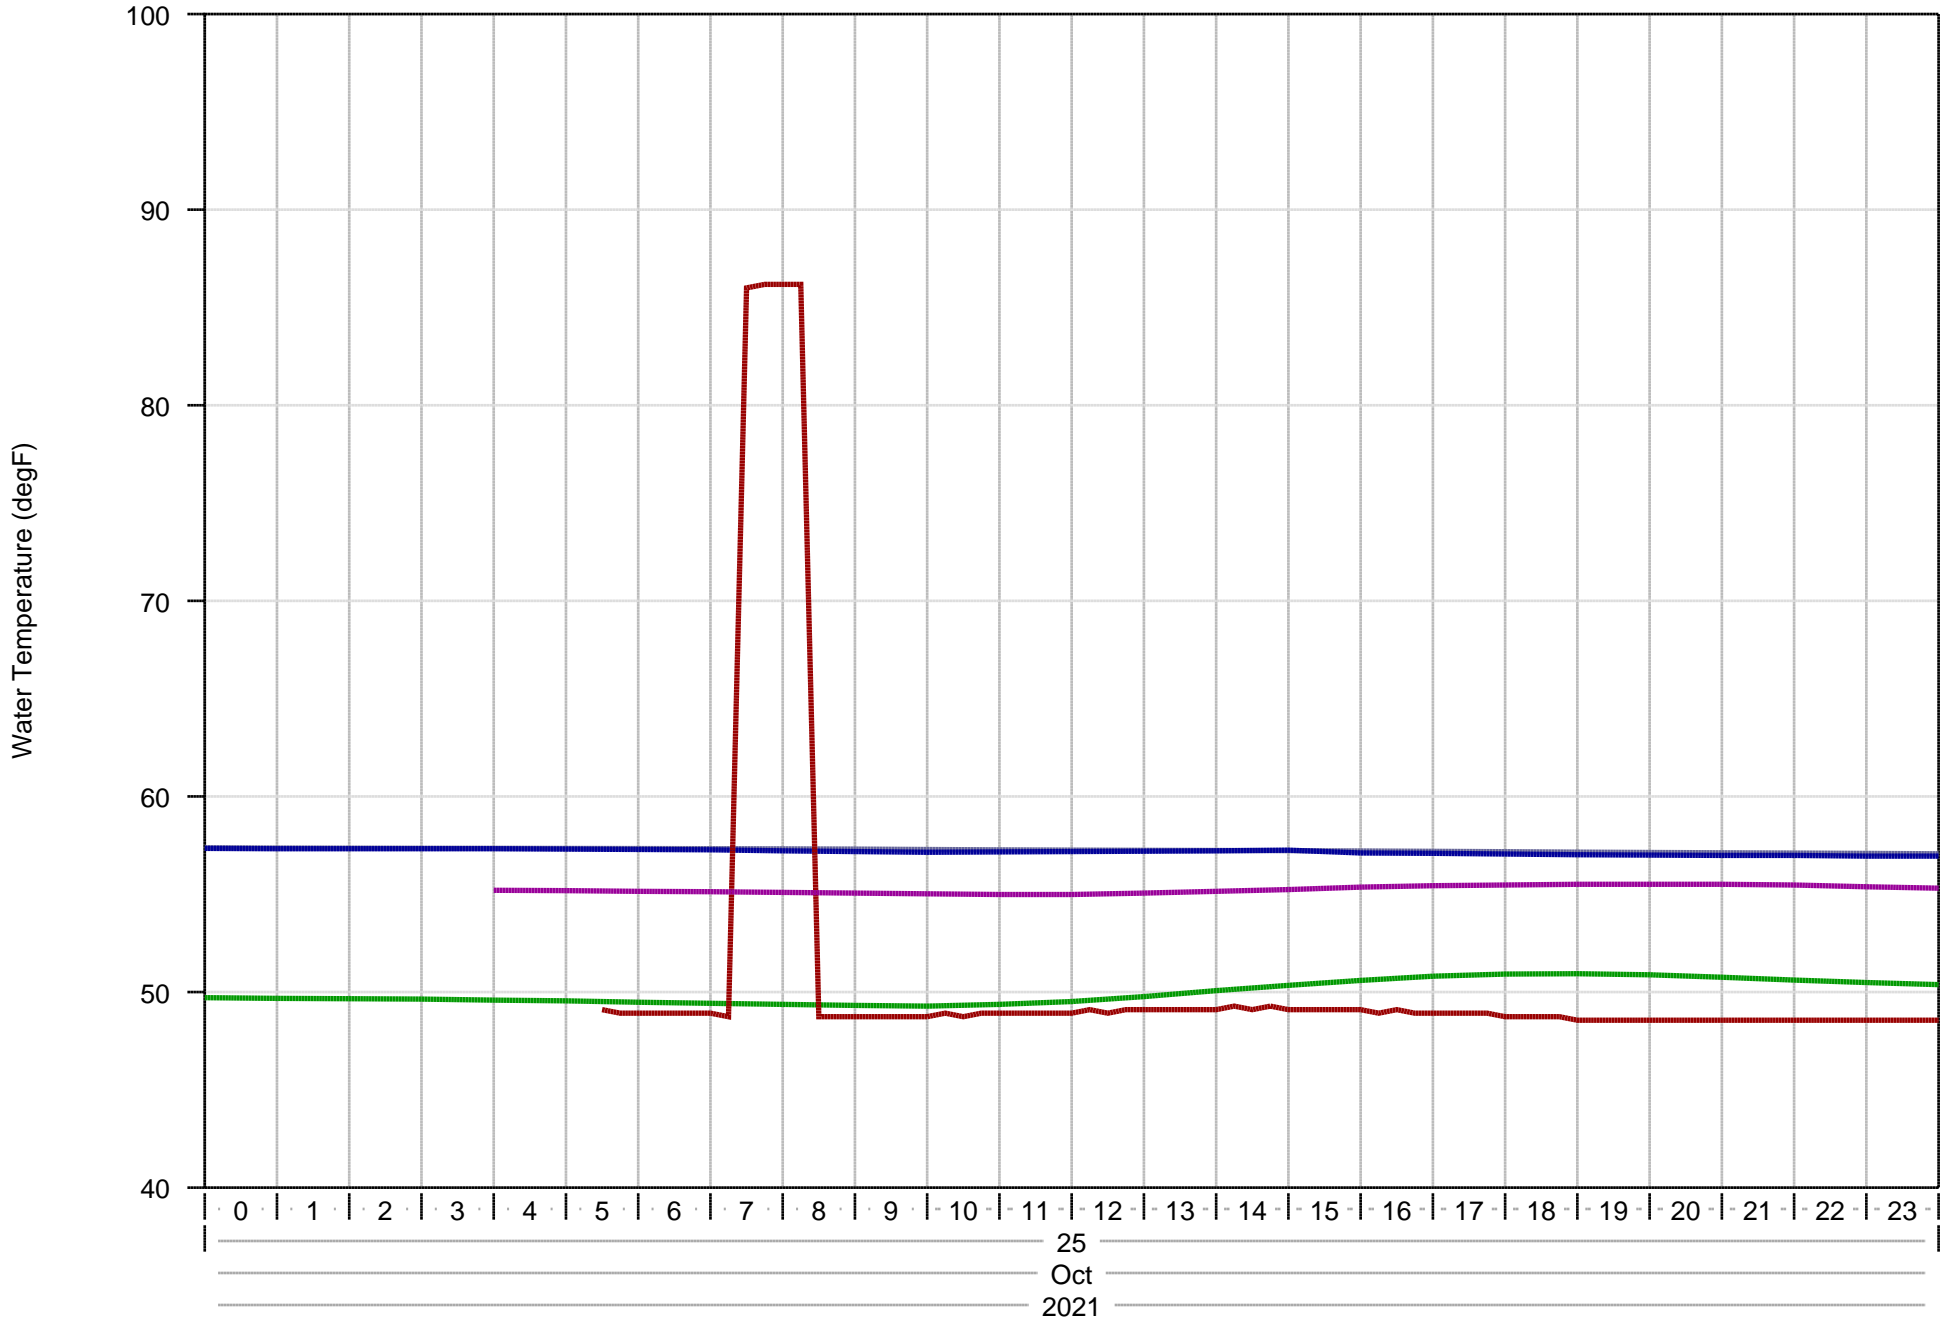

Snake and Clearwater Rivers Water Temperatures - 15 days

- ANQW: Snake River near Anatone
- ORFI: Clearwater River at Orofino
- LEWI: Clearwater River at Lewiston
- Lower Granite Tailwater
- Lower Granite Tailwater (12hr average)

Snake and Clearwater Rivers Water Temperatures - Yesterday

- ANQW: Snake River near Anatone
- ORFI: Clearwater River at Orofino
- LEWI: Clearwater River at Lewiston
- Lower Granite Tailwater
- Lower Granite Tailwater (12hr average)

Snake and Clearwater Rivers Water Temperatures - Two Days Ago

- ANQW: Snake River near Anatone
- ORFI: Clearwater River at Orofino
- LEWI: Clearwater River at Lewiston
- Lower Granite Tailwater
- Lower Granite Tailwater (12hr average)

Snake and Clearwater Rivers Water Temperatures - Three Days Ago

- ANQW: Snake River near Anatone
- ORFI: Clearwater River at Orofino
- LEWI: Clearwater River at Lewiston
- Lower Granite Tailwater
- Lower Granite Tailwater (12hr average)