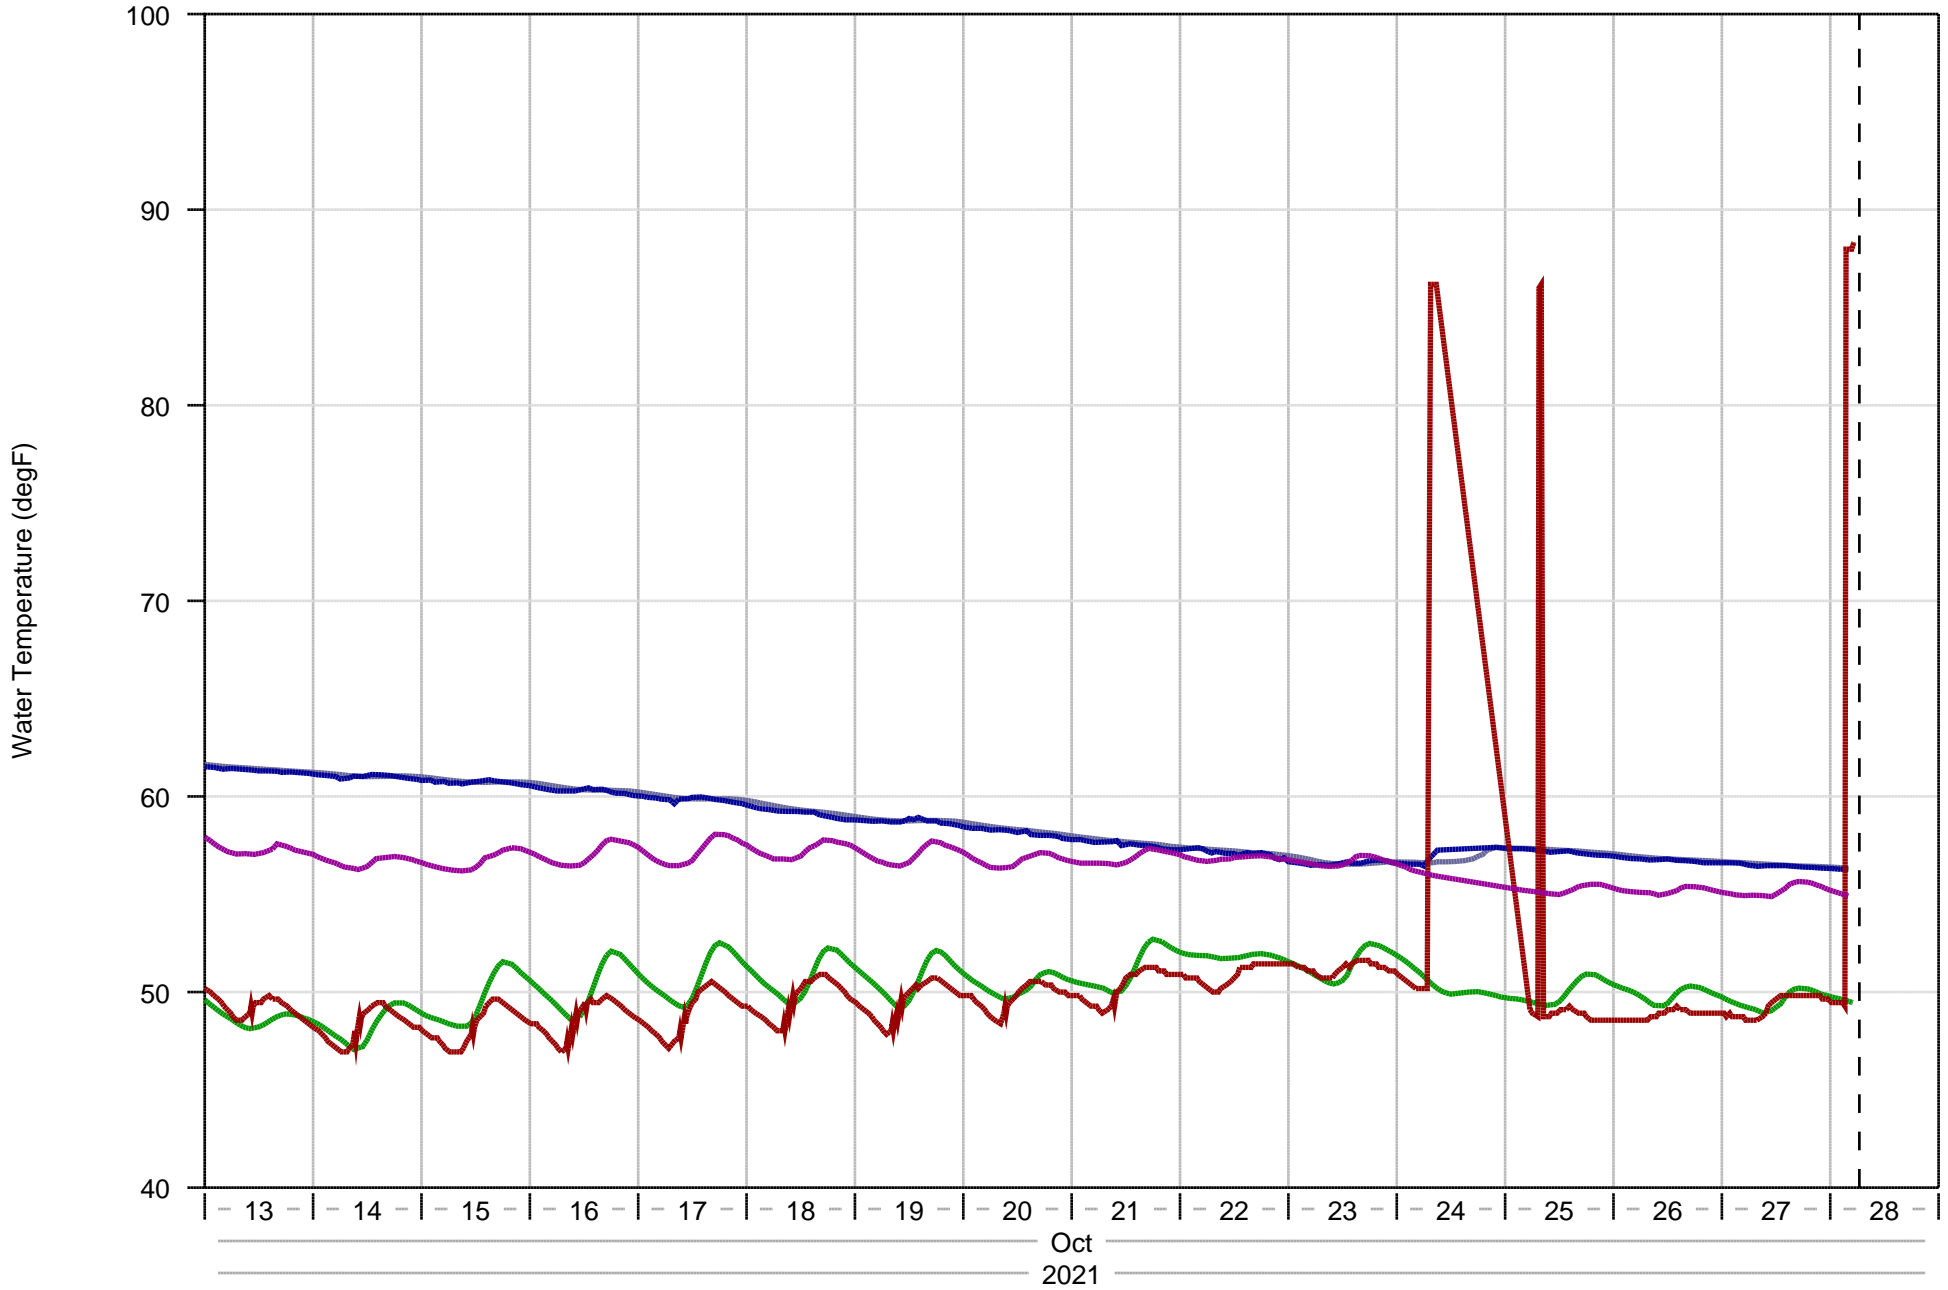

Snake and Clearwater Rivers Water Temperatures - 15 days

- ANQW: Snake River near Anatone
- ORFI: Clearwater River at Orofino
- LEWI: Clearwater River at Lewiston
- Lower Granite Tailwater
- Lower Granite Tailwater (12hr average)

Snake and Clearwater Rivers Water Temperatures - Today

- ANQW: Snake River near Anatone
- ORFI: Clearwater River at Orofino
- LEWI: Clearwater River at Lewiston
- Lower Granite Tailwater
- Lower Granite Tailwater (12hr average)

Snake and Clearwater Rivers Water Temperatures - Yesterday

- ANQW: Snake River near Anatone
- ORFI: Clearwater River at Orofino
- LEWI: Clearwater River at Lewiston
- Lower Granite Tailwater
- Lower Granite Tailwater (12hr average)