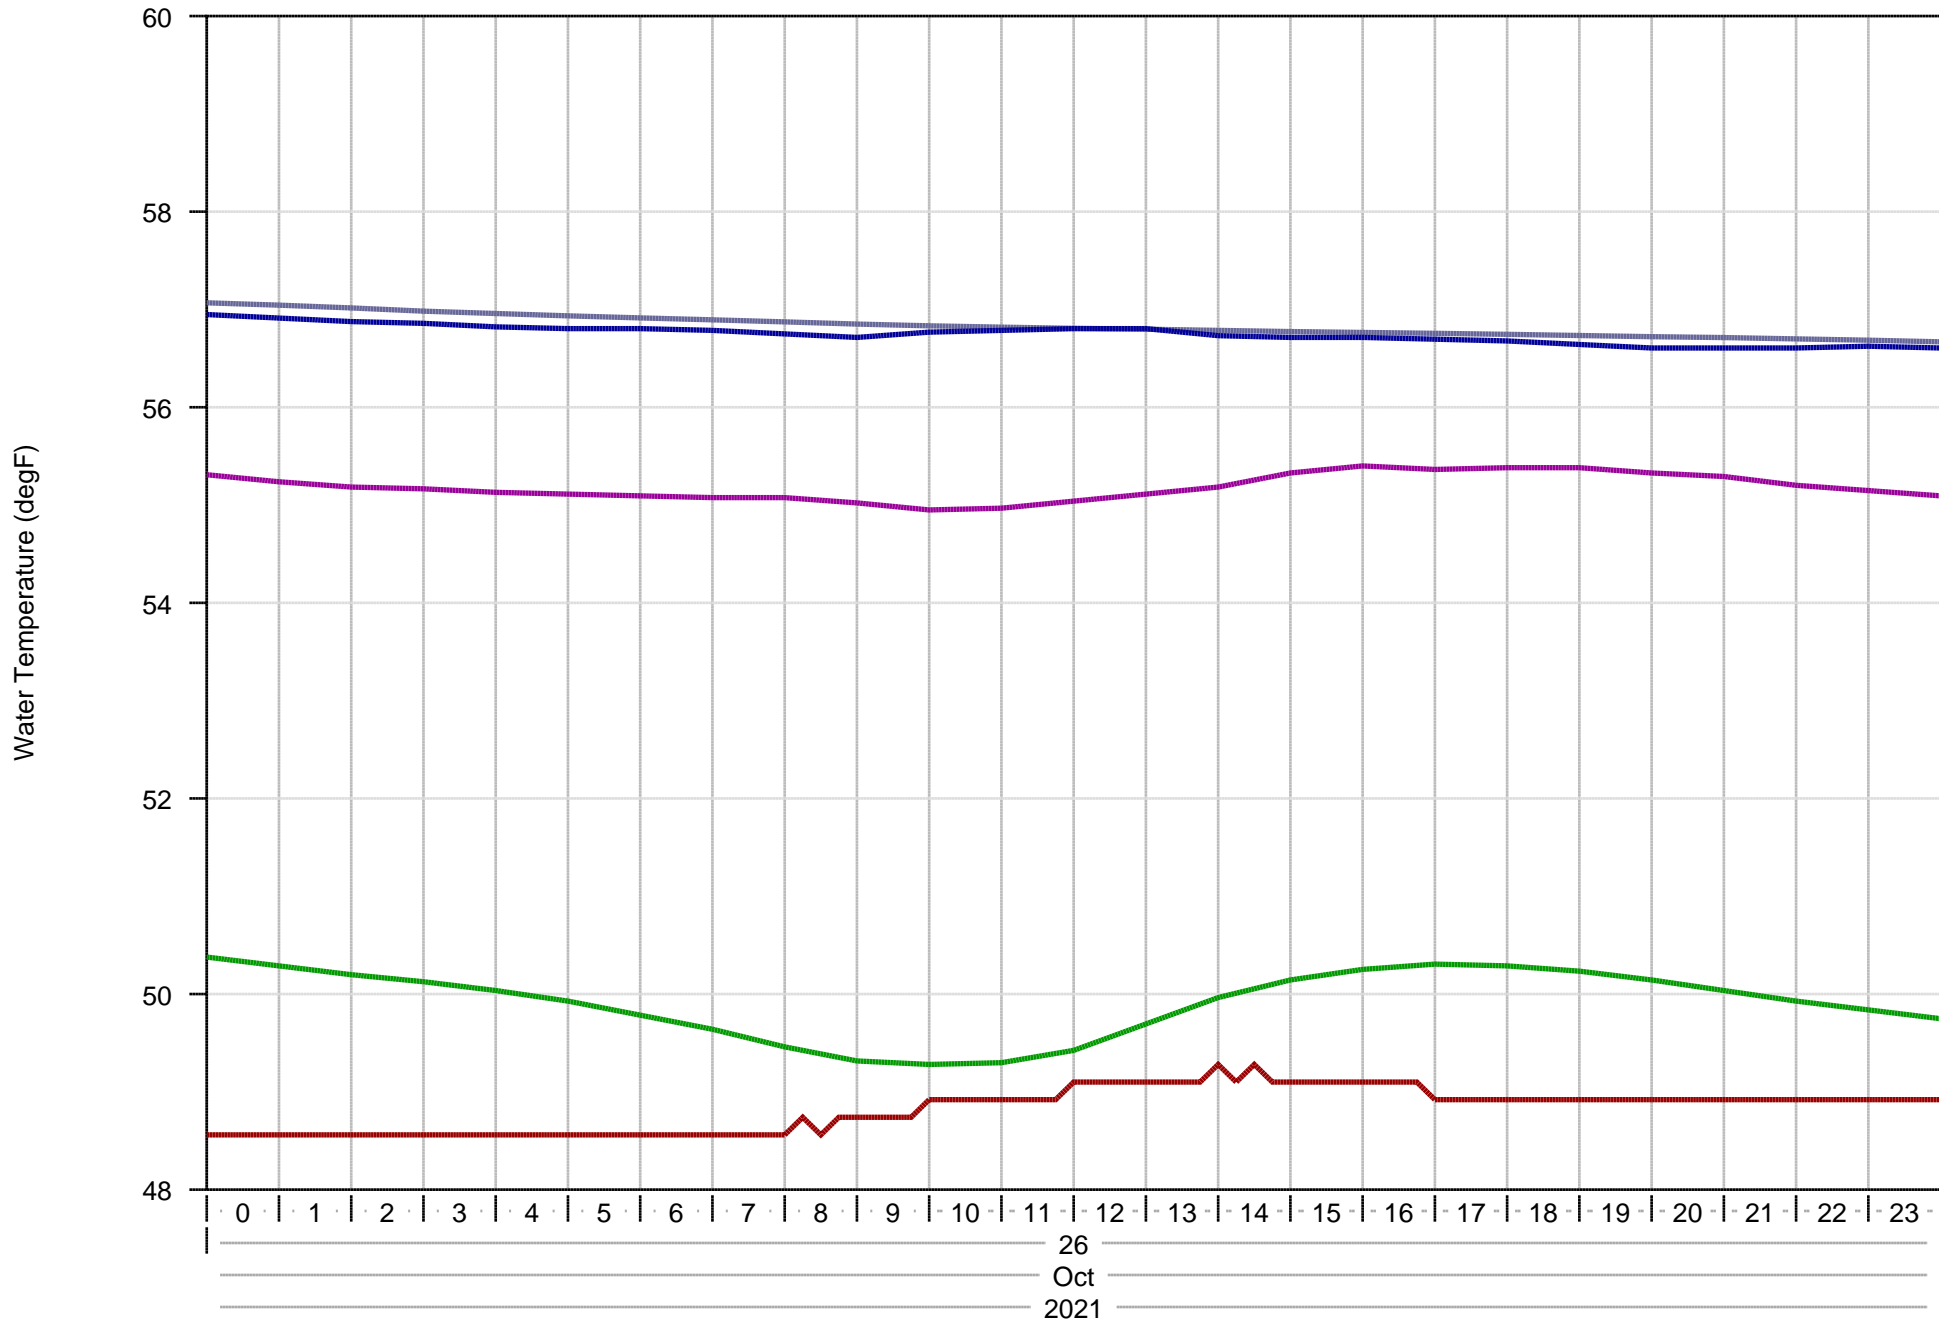

Snake and Clearwater Rivers Water Temperatures - 15 days

- ANQW: Snake River near Anatone
- ORFI: Clearwater River at Orofino
- LEWI: Clearwater River at Lewiston
- Lower Granite Tailwater
- Lower Granite Tailwater (12hr average)

Snake and Clearwater Rivers Water Temperatures - Today

- ANQW: Snake River near Anatone
- ORFI: Clearwater River at Orofino
- LEWI: Clearwater River at Lewiston
- Lower Granite Tailwater
- Lower Granite Tailwater (12hr average)

Snake and Clearwater Rivers Water Temperatures - Yesterday

- ANQW: Snake River near Anatone
- ORFI: Clearwater River at Orofino
- LEWI: Clearwater River at Lewiston
- Lower Granite Tailwater
- Lower Granite Tailwater (12hr average)

Snake and Clearwater Rivers Water Temperatures - Two Days Ago

- ANQW: Snake River near Anatone
- ORFI: Clearwater River at Orofino
- LEWI: Clearwater River at Lewiston
- Lower Granite Tailwater
- Lower Granite Tailwater (12hr average)