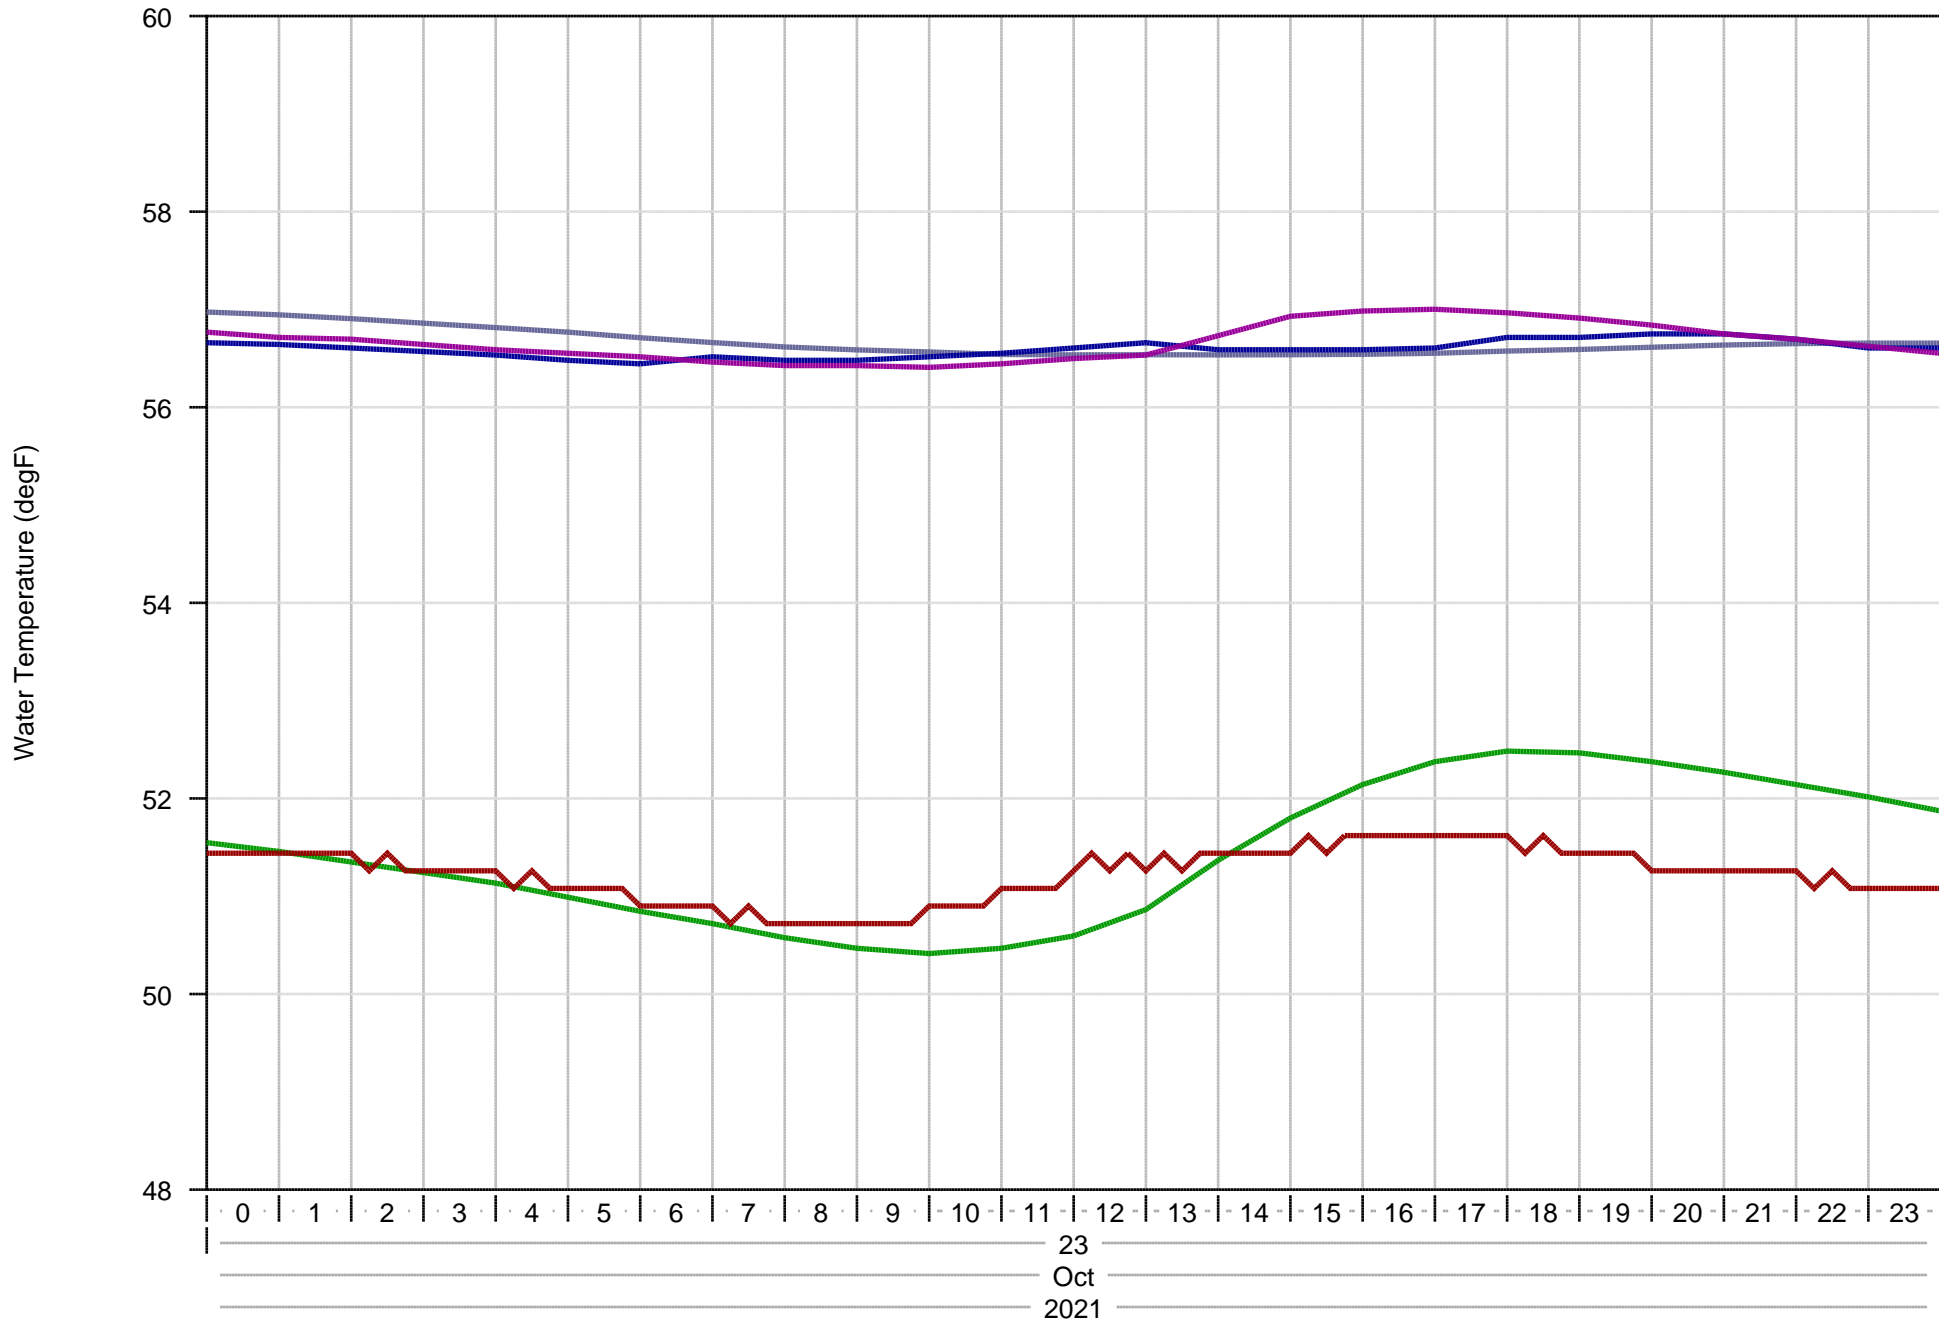

Snake and Clearwater Rivers Water Temperatures - Two Days Ago

- ANQW: Snake River near Anatone
- ORFI: Clearwater River at Orofino
- LEWI: Clearwater River at Lewiston
- Lower Granite Tailwater
- Lower Granite Tailwater (12hr average)

Snake and Clearwater Rivers Water Temperatures - Three Days Ago

- ANQW: Snake River near Anatone
- ORFI: Clearwater River at Orofino
- LEWI: Clearwater River at Lewiston
- Lower Granite Tailwater
- Lower Granite Tailwater (12hr average)

Snake and Clearwater Rivers Water Temperatures - Four Days Ago

- ANQW: Snake River near Anatone
- ORFI: Clearwater River at Orofino
- LEWI: Clearwater River at Lewiston
- Lower Granite Tailwater
- Lower Granite Tailwater (12hr average)

Snake and Clearwater Rivers Water Temperatures - Five Days Ago

- ANQW: Snake River near Anatone
- ORFI: Clearwater River at Orofino
- LEWI: Clearwater River at Lewiston
- Lower Granite Tailwater
- Lower Granite Tailwater (12hr average)