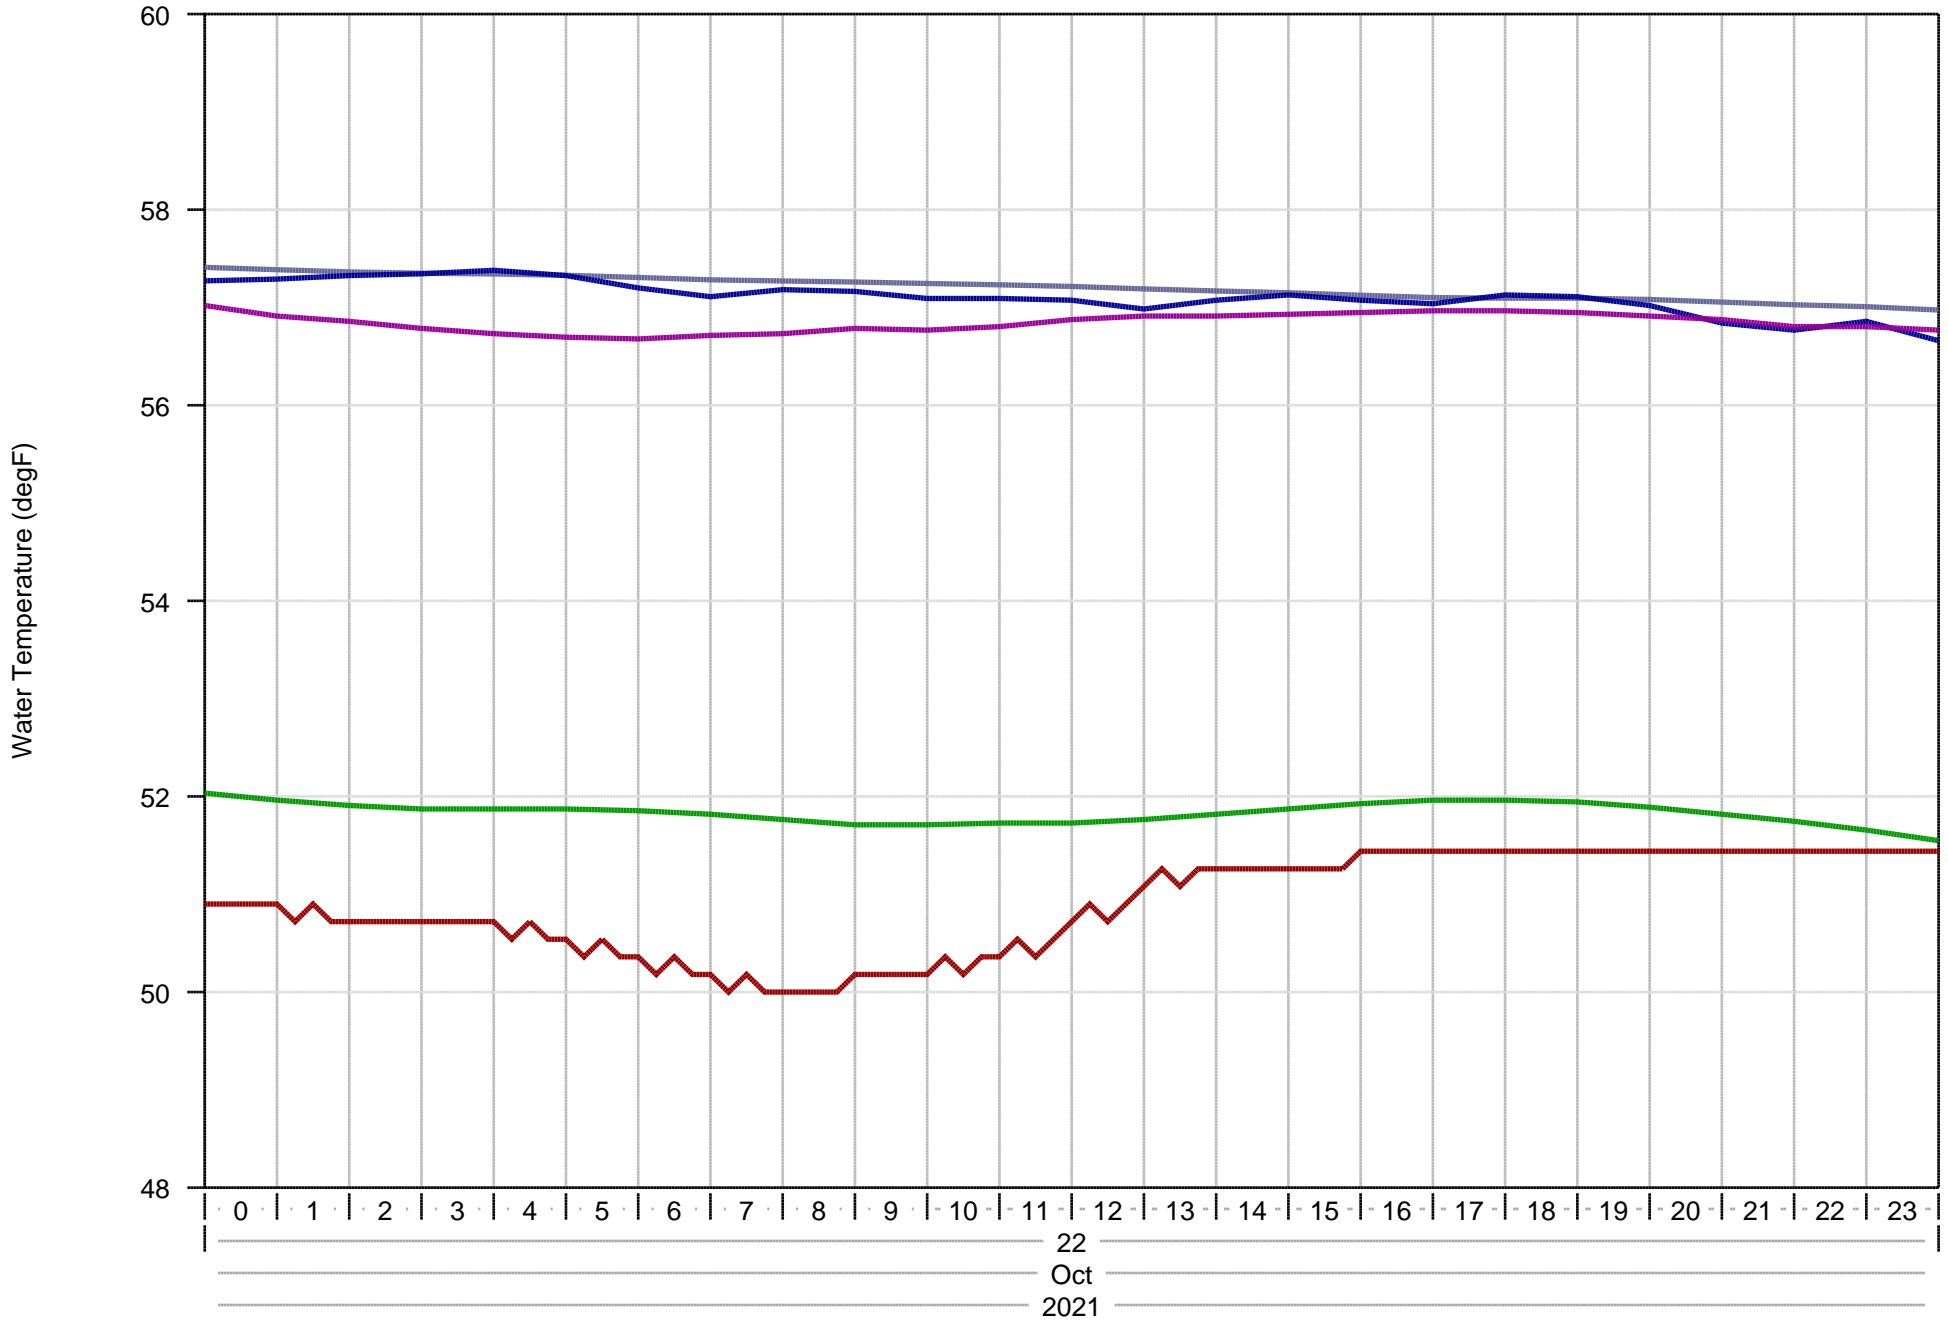

Snake and Clearwater Rivers Water Temperatures - Three Days Ago

- ANQW: Snake River near Anatone
- ORFI: Clearwater River at Orofino
- LEWI: Clearwater River at Lewiston
- Lower Granite Tailwater
- Lower Granite Tailwater (12hr average)

Snake and Clearwater Rivers Water Temperatures - Four Days Ago

- ANQW: Snake River near Anatone
- ORFI: Clearwater River at Orofino
- LEWI: Clearwater River at Lewiston
- Lower Granite Tailwater
- Lower Granite Tailwater (12hr average)

Snake and Clearwater Rivers Water Temperatures - Five Days Ago

- ANQW: Snake River near Anatone
- ORFI: Clearwater River at Orofino
- LEWI: Clearwater River at Lewiston
- Lower Granite Tailwater
- Lower Granite Tailwater (12hr average)

Snake and Clearwater Rivers Water Temperatures - Six Days Ago

- ANQW: Snake River near Anatone
- ORFI: Clearwater River at Orofino
- LEWI: Clearwater River at Lewiston
- Lower Granite Tailwater
- Lower Granite Tailwater (12hr average)