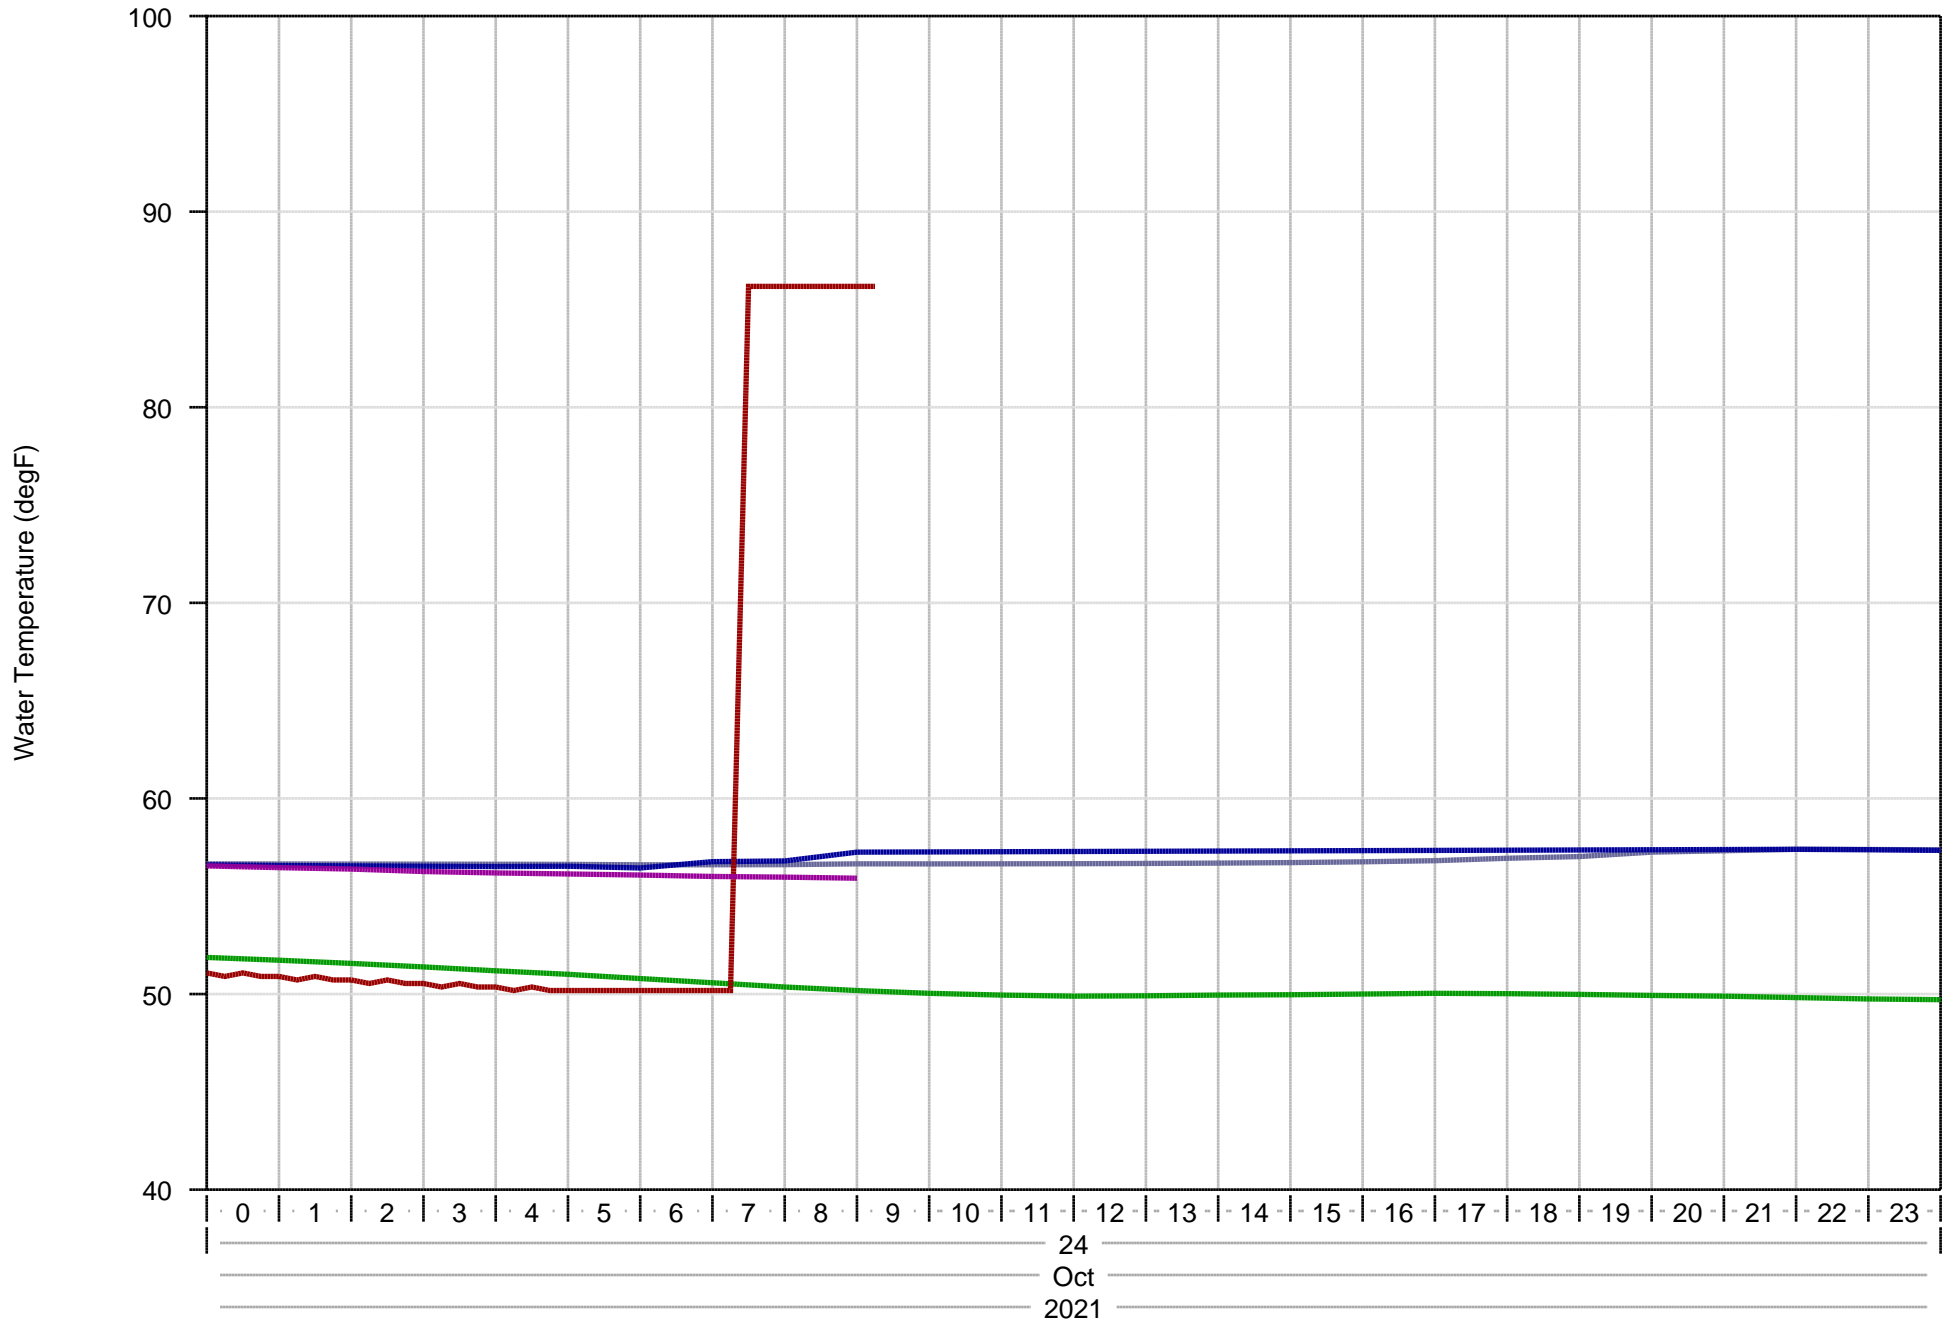

Snake and Clearwater Rivers Water Temperatures - Yesterday

- ANQW: Snake River near Anatone
- ORFI: Clearwater River at Orofino
- LEWI: Clearwater River at Lewiston
- Lower Granite Tailwater
- Lower Granite Tailwater (12hr average)

Snake and Clearwater Rivers Water Temperatures - Two Days Ago

- ANQW: Snake River near Anatone
- ORFI: Clearwater River at Orofino
- LEWI: Clearwater River at Lewiston
- Lower Granite Tailwater
- Lower Granite Tailwater (12hr average)

Snake and Clearwater Rivers Water Temperatures - Three Days Ago

- ANQW: Snake River near Anatone
- ORFI: Clearwater River at Orofino
- LEWI: Clearwater River at Lewiston
- Lower Granite Tailwater
- Lower Granite Tailwater (12hr average)

Snake and Clearwater Rivers Water Temperatures - Four Days Ago

- ANQW: Snake River near Anatone
- ORFI: Clearwater River at Orofino
- LEWI: Clearwater River at Lewiston
- Lower Granite Tailwater
- Lower Granite Tailwater (12hr average)