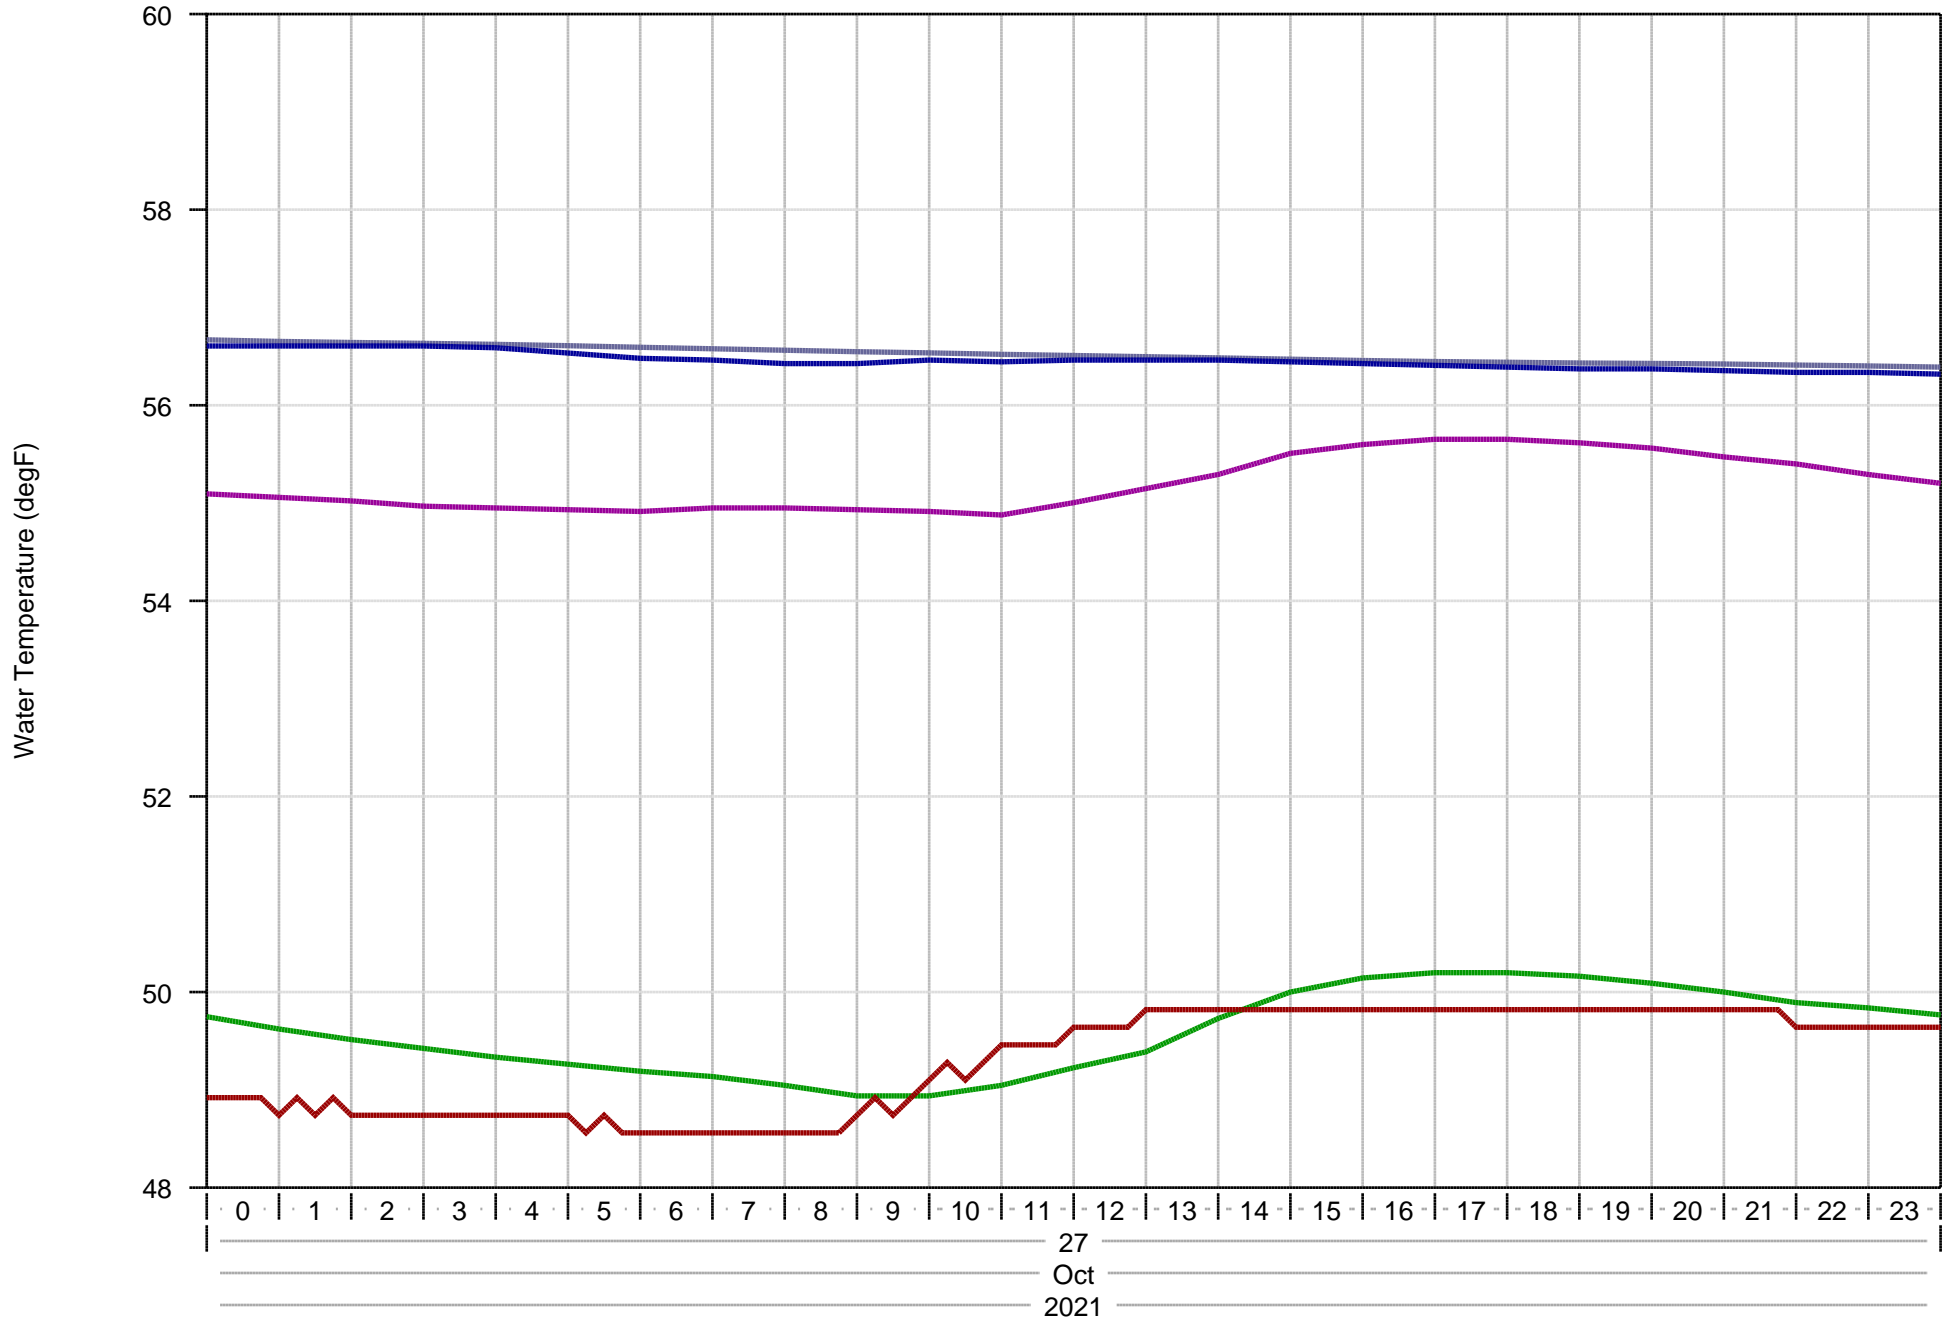

Snake and Clearwater Rivers Water Temperatures - 15 days

- ANQW: Snake River near Anatone
- ORFI: Clearwater River at Orofino
- LEWI: Clearwater River at Lewiston
- Lower Granite Tailwater
- Lower Granite Tailwater (12hr average)

Snake and Clearwater Rivers Water Temperatures - Today

- ANQW: Snake River near Anatone
- ORFI: Clearwater River at Orofino
- LEWI: Clearwater River at Lewiston
- Lower Granite Tailwater
- Lower Granite Tailwater (12hr average)

Snake and Clearwater Rivers Water Temperatures - Yesterday

- ANQW: Snake River near Anatone
- ORFI: Clearwater River at Orofino
- LEWI: Clearwater River at Lewiston
- Lower Granite Tailwater
- Lower Granite Tailwater (12hr average)

Snake and Clearwater Rivers Water Temperatures - Two Days Ago

- ANQW: Snake River near Anatone
- ORFI: Clearwater River at Orofino
- LEWI: Clearwater River at Lewiston
- Lower Granite Tailwater
- Lower Granite Tailwater (12hr average)