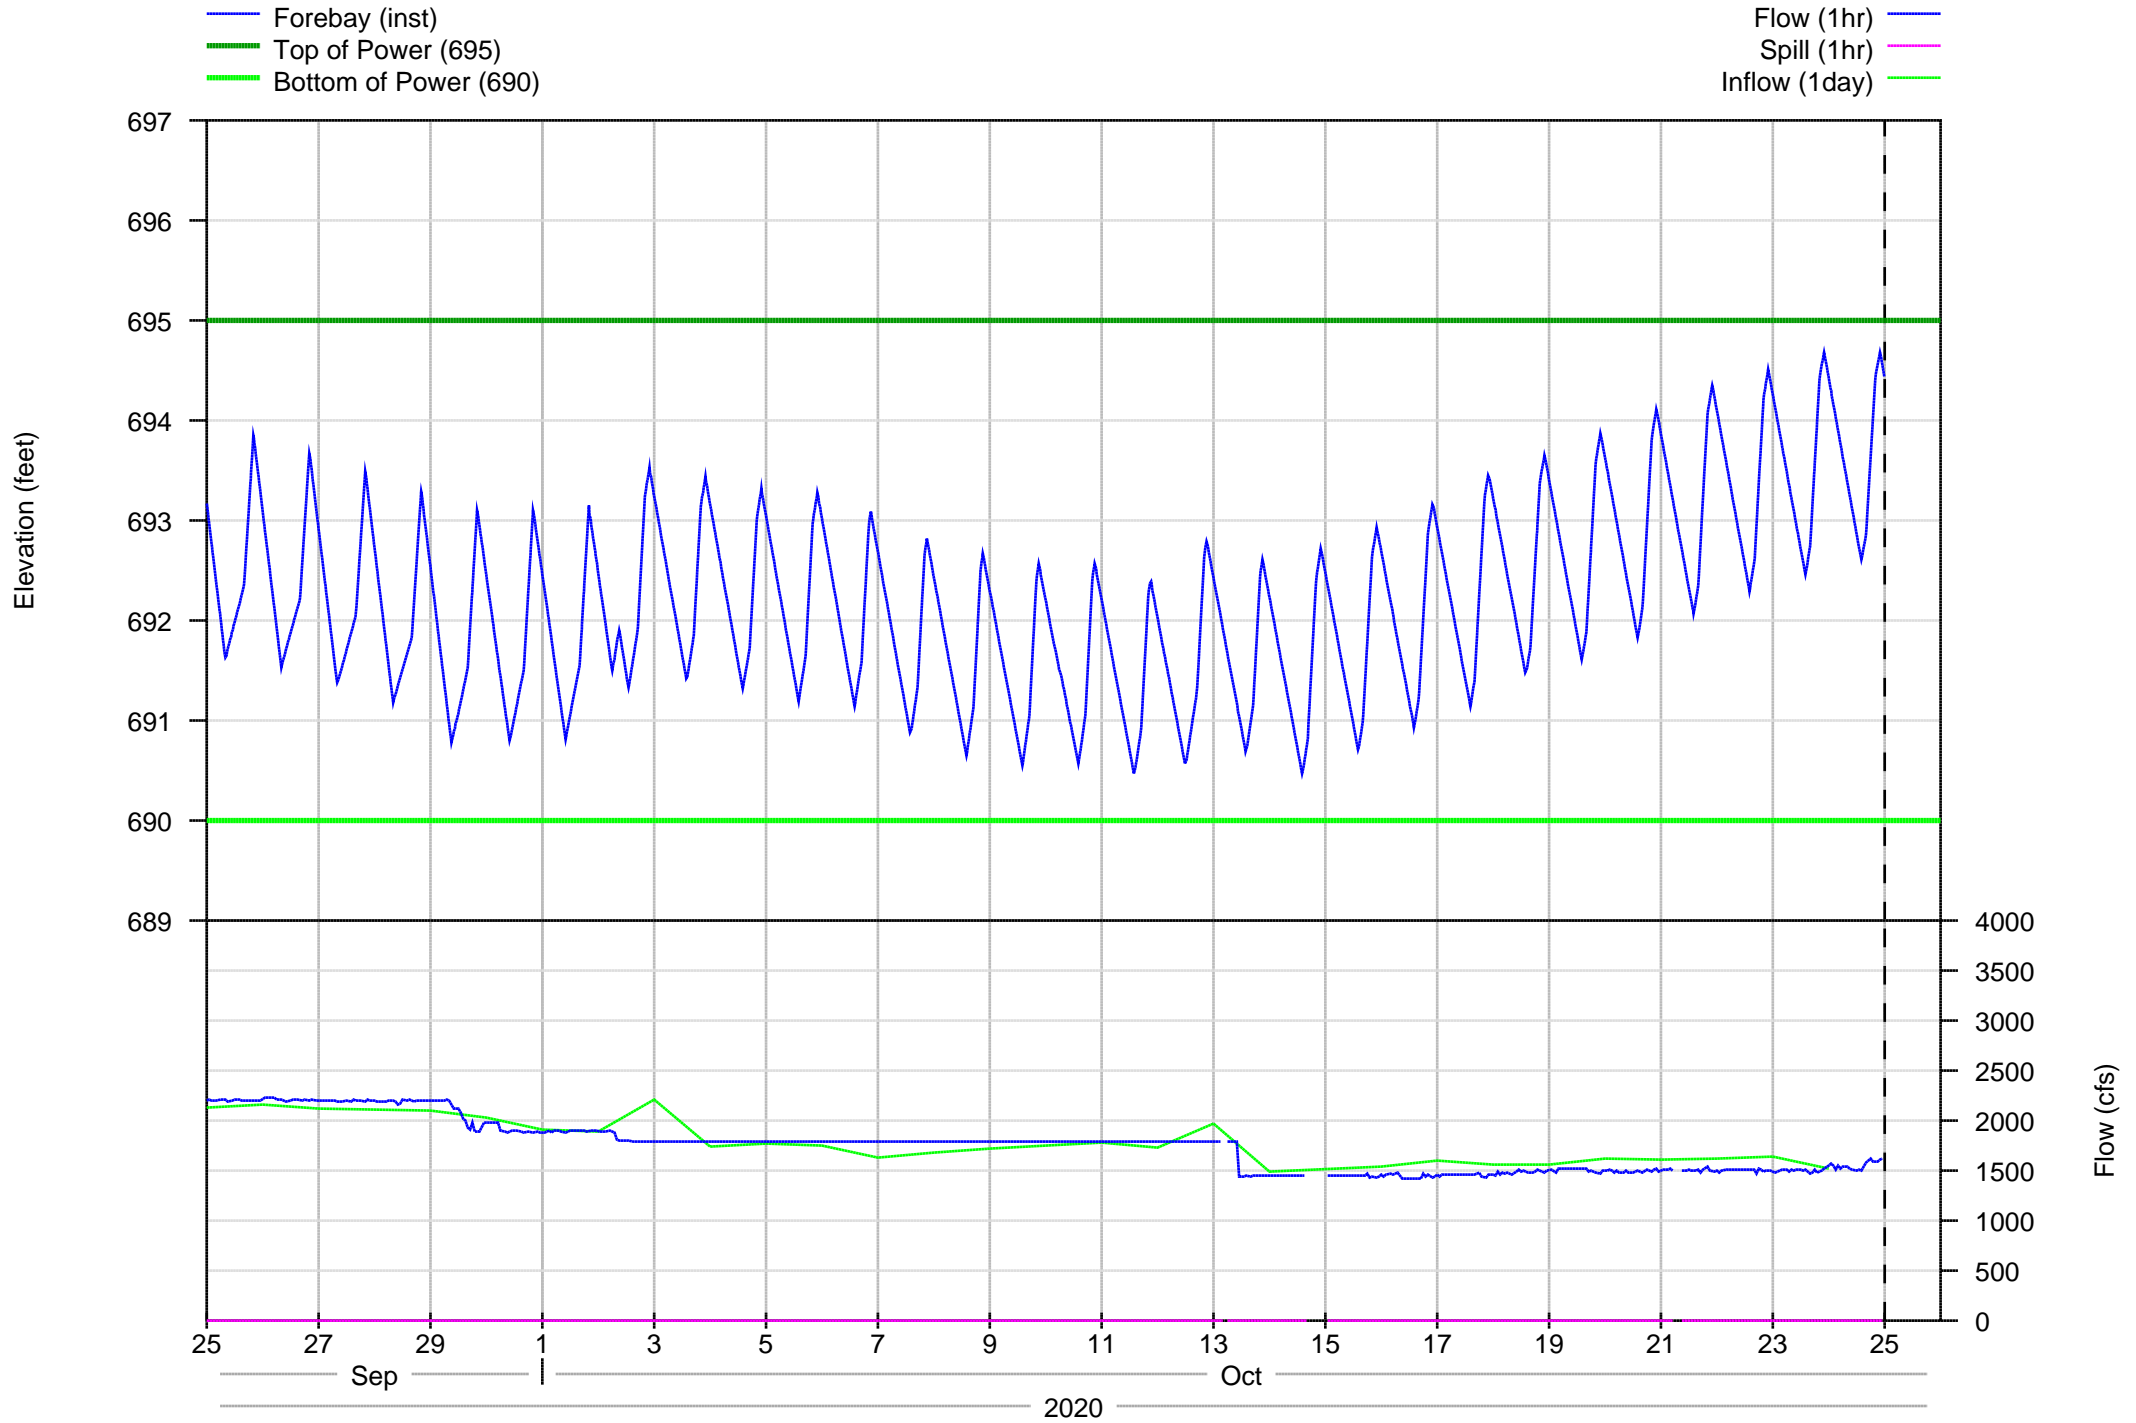

Dexter Boat Ramps - 30 days

Dexter Detail - 7 days

Dexter Detail - 30 days

Dexter Project Annual

Dexter Project Temperatures - 7 days

- DEXO - Instantaneous
- Coordinated Fisheries Max Target
- Coordinated Fisheries Min Target

Dexter Project Temperatures - 365 days

- DEXO - Instantaneous (1day)
- Coordinated Fisheries Max Target
- Coordinated Fisheries Min Target