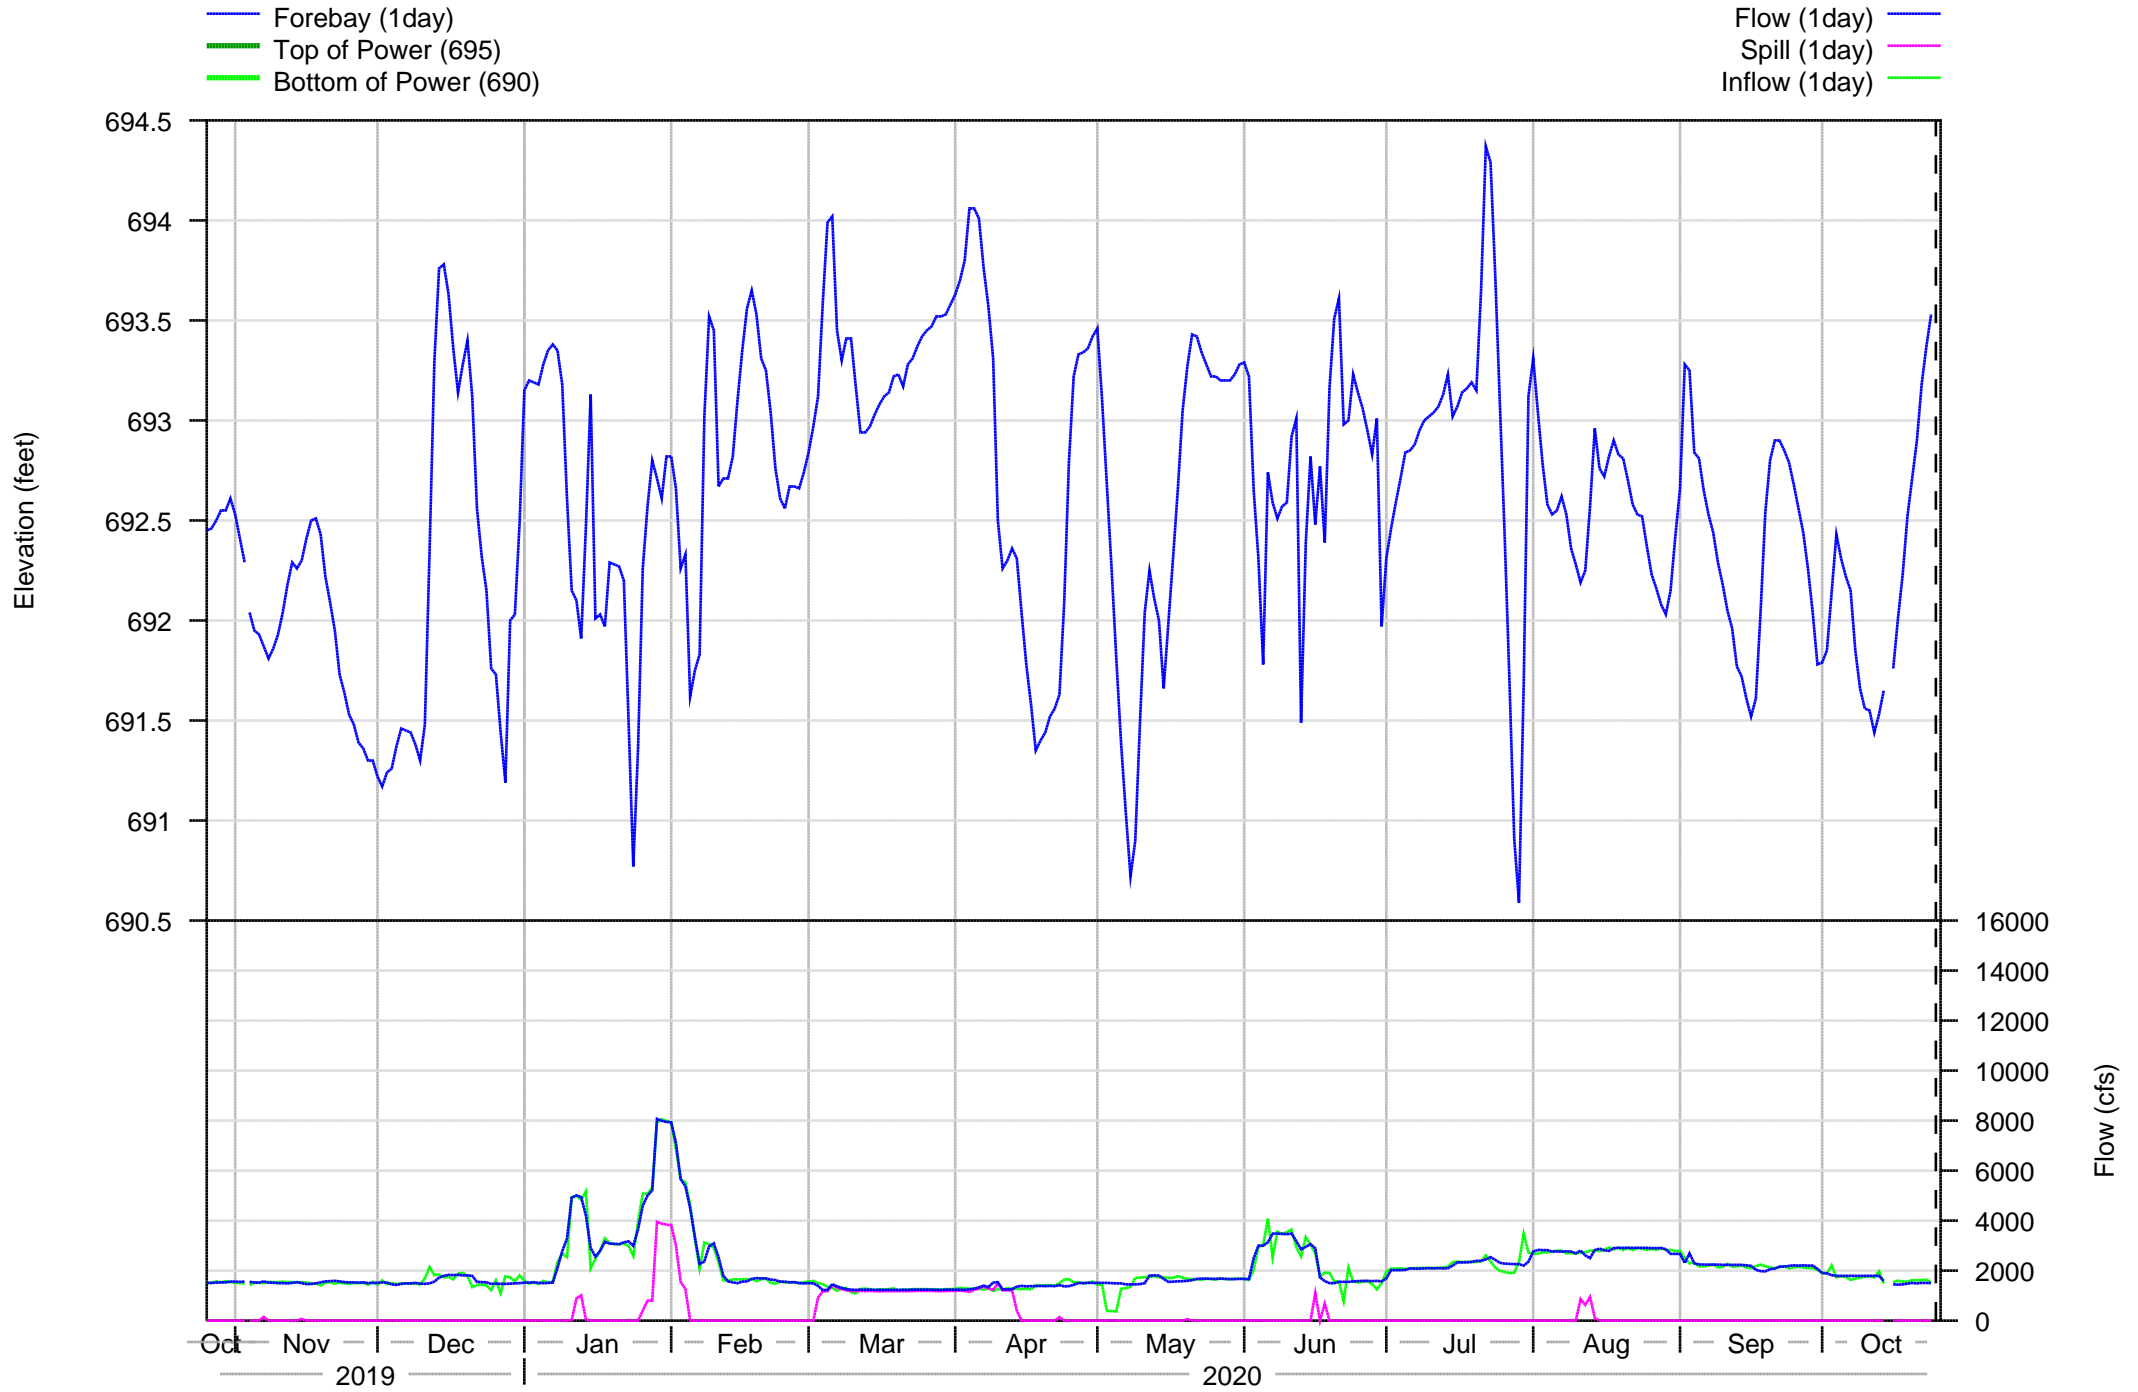

Dexter Boat Ramps - 30 days

Dexter Detail - 7 days

Dexter Detail - 30 days

Dexter Project Annual

Dexter Project Temperatures - 7 days

- DEXO - Instantaneous
- Coordinated Fisheries Max Target
- Coordinated Fisheries Min Target

Dexter Project Temperatures - 365 days

- DEXO - Instantaneous (1day)
- Coordinated Fisheries Max Target
- Coordinated Fisheries Min Target