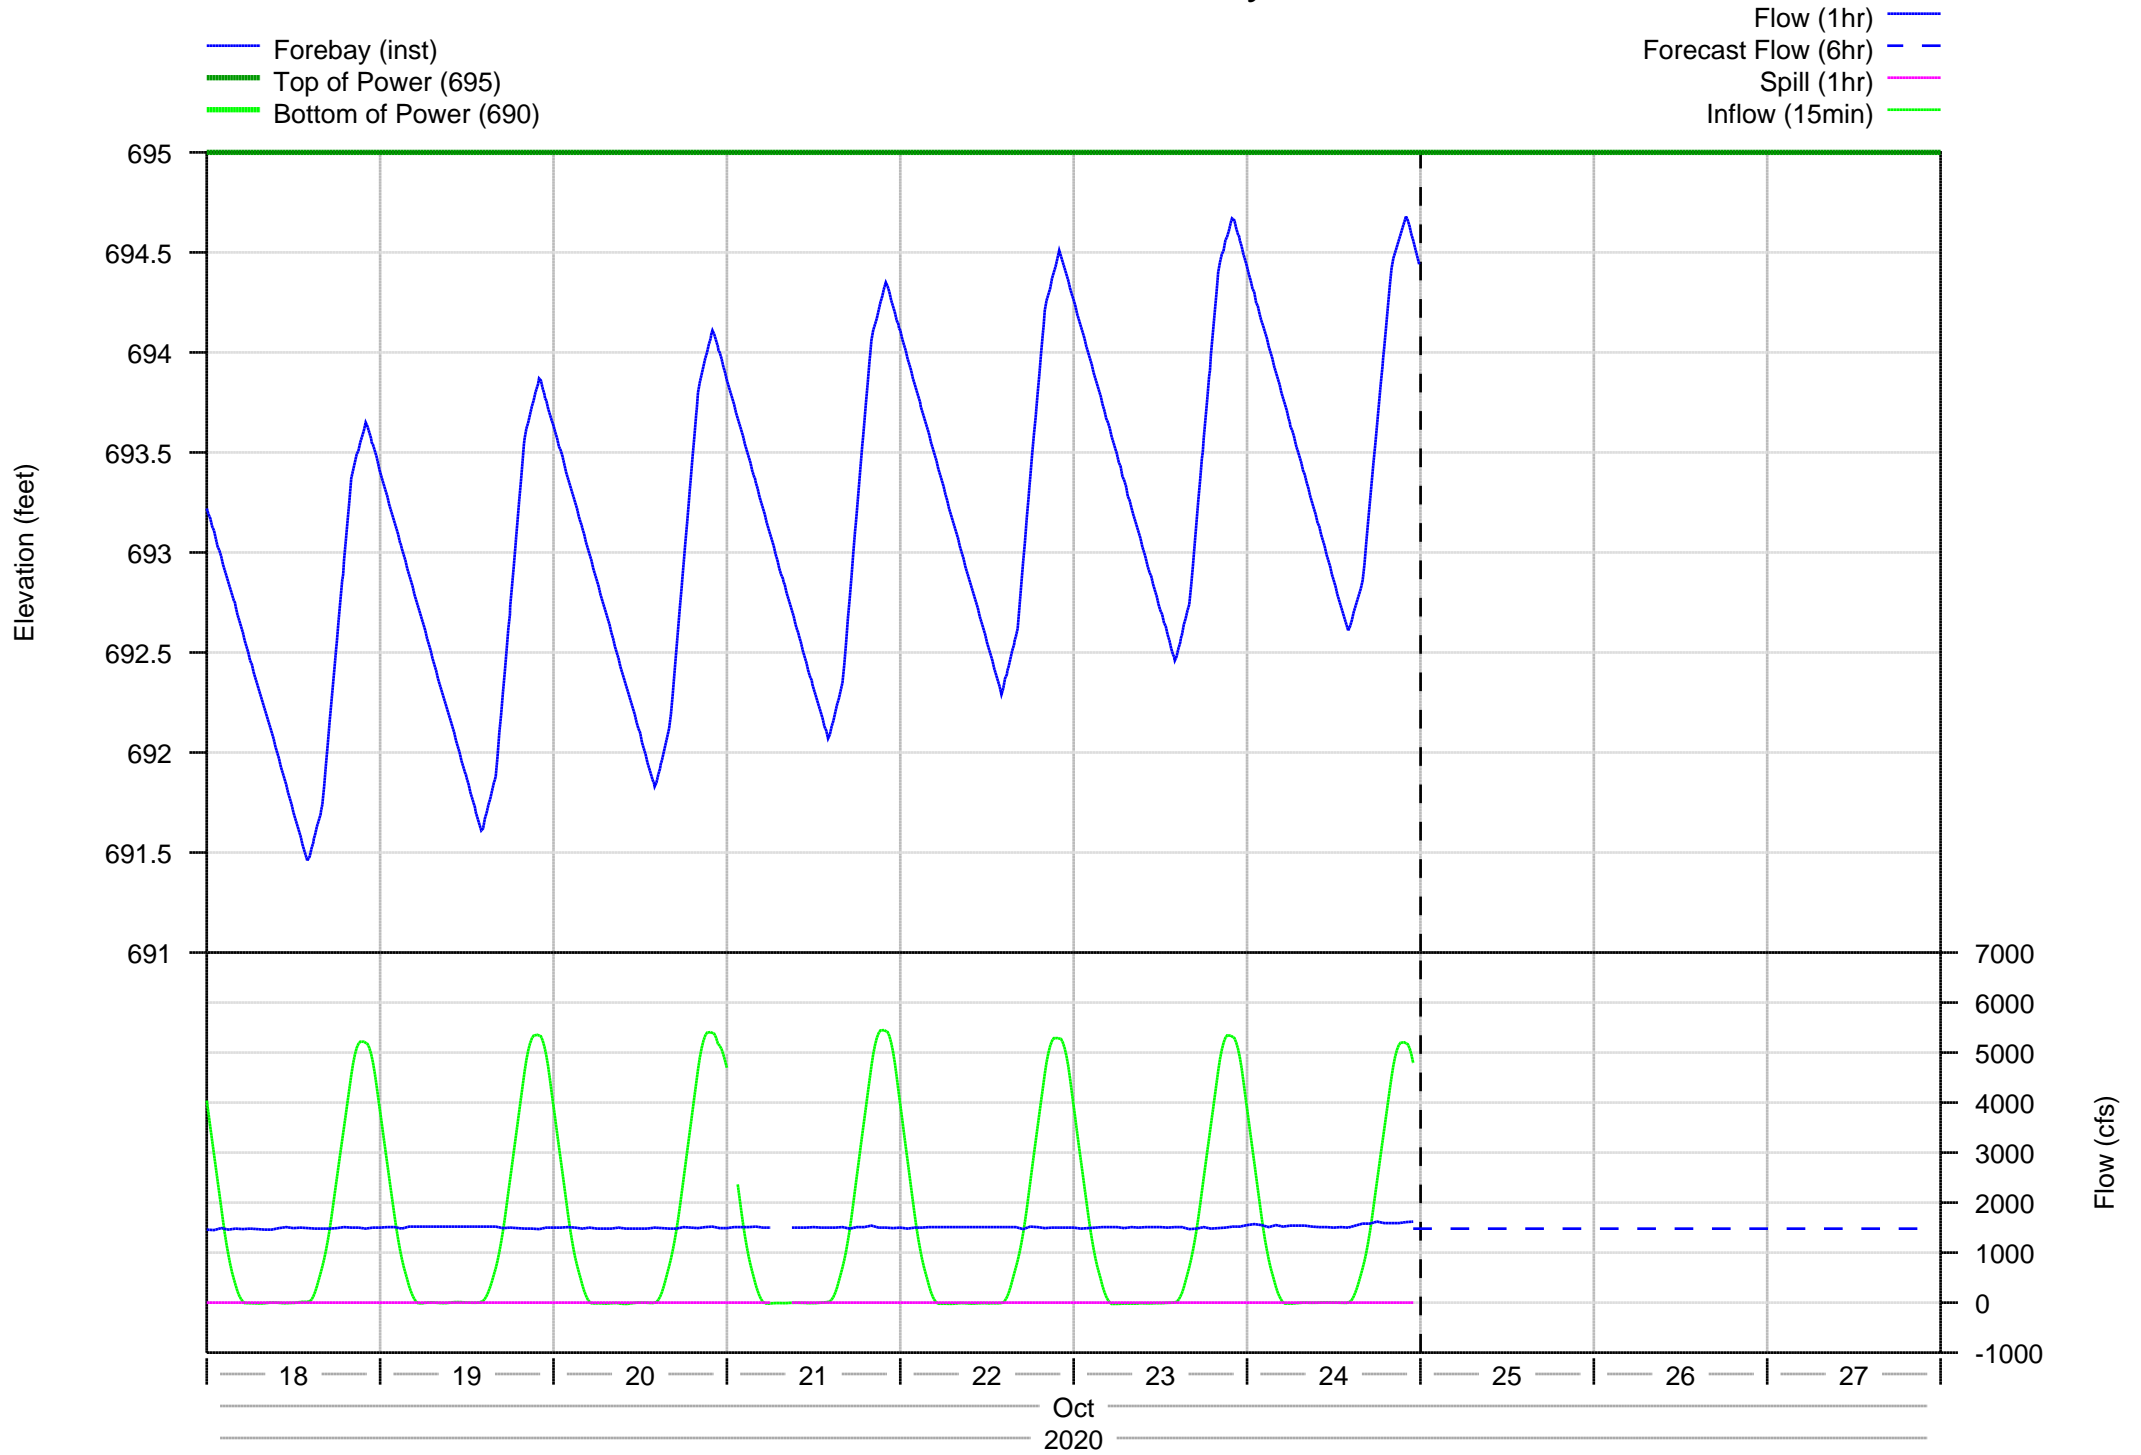

Dexter Boat Ramps - 30 days

Dexter Detail - 7 days

Dexter Detail - 30 days

Dexter Project Annual

Dexter Project Temperatures - 7 days

- DEXO - Instantaneous
- Coordinated Fisheries Max Target
- Coordinated Fisheries Min Target

Dexter Project Temperatures - 365 days

- DEXO - Instantaneous (1day)
- Coordinated Fisheries Max Target
- Coordinated Fisheries Min Target