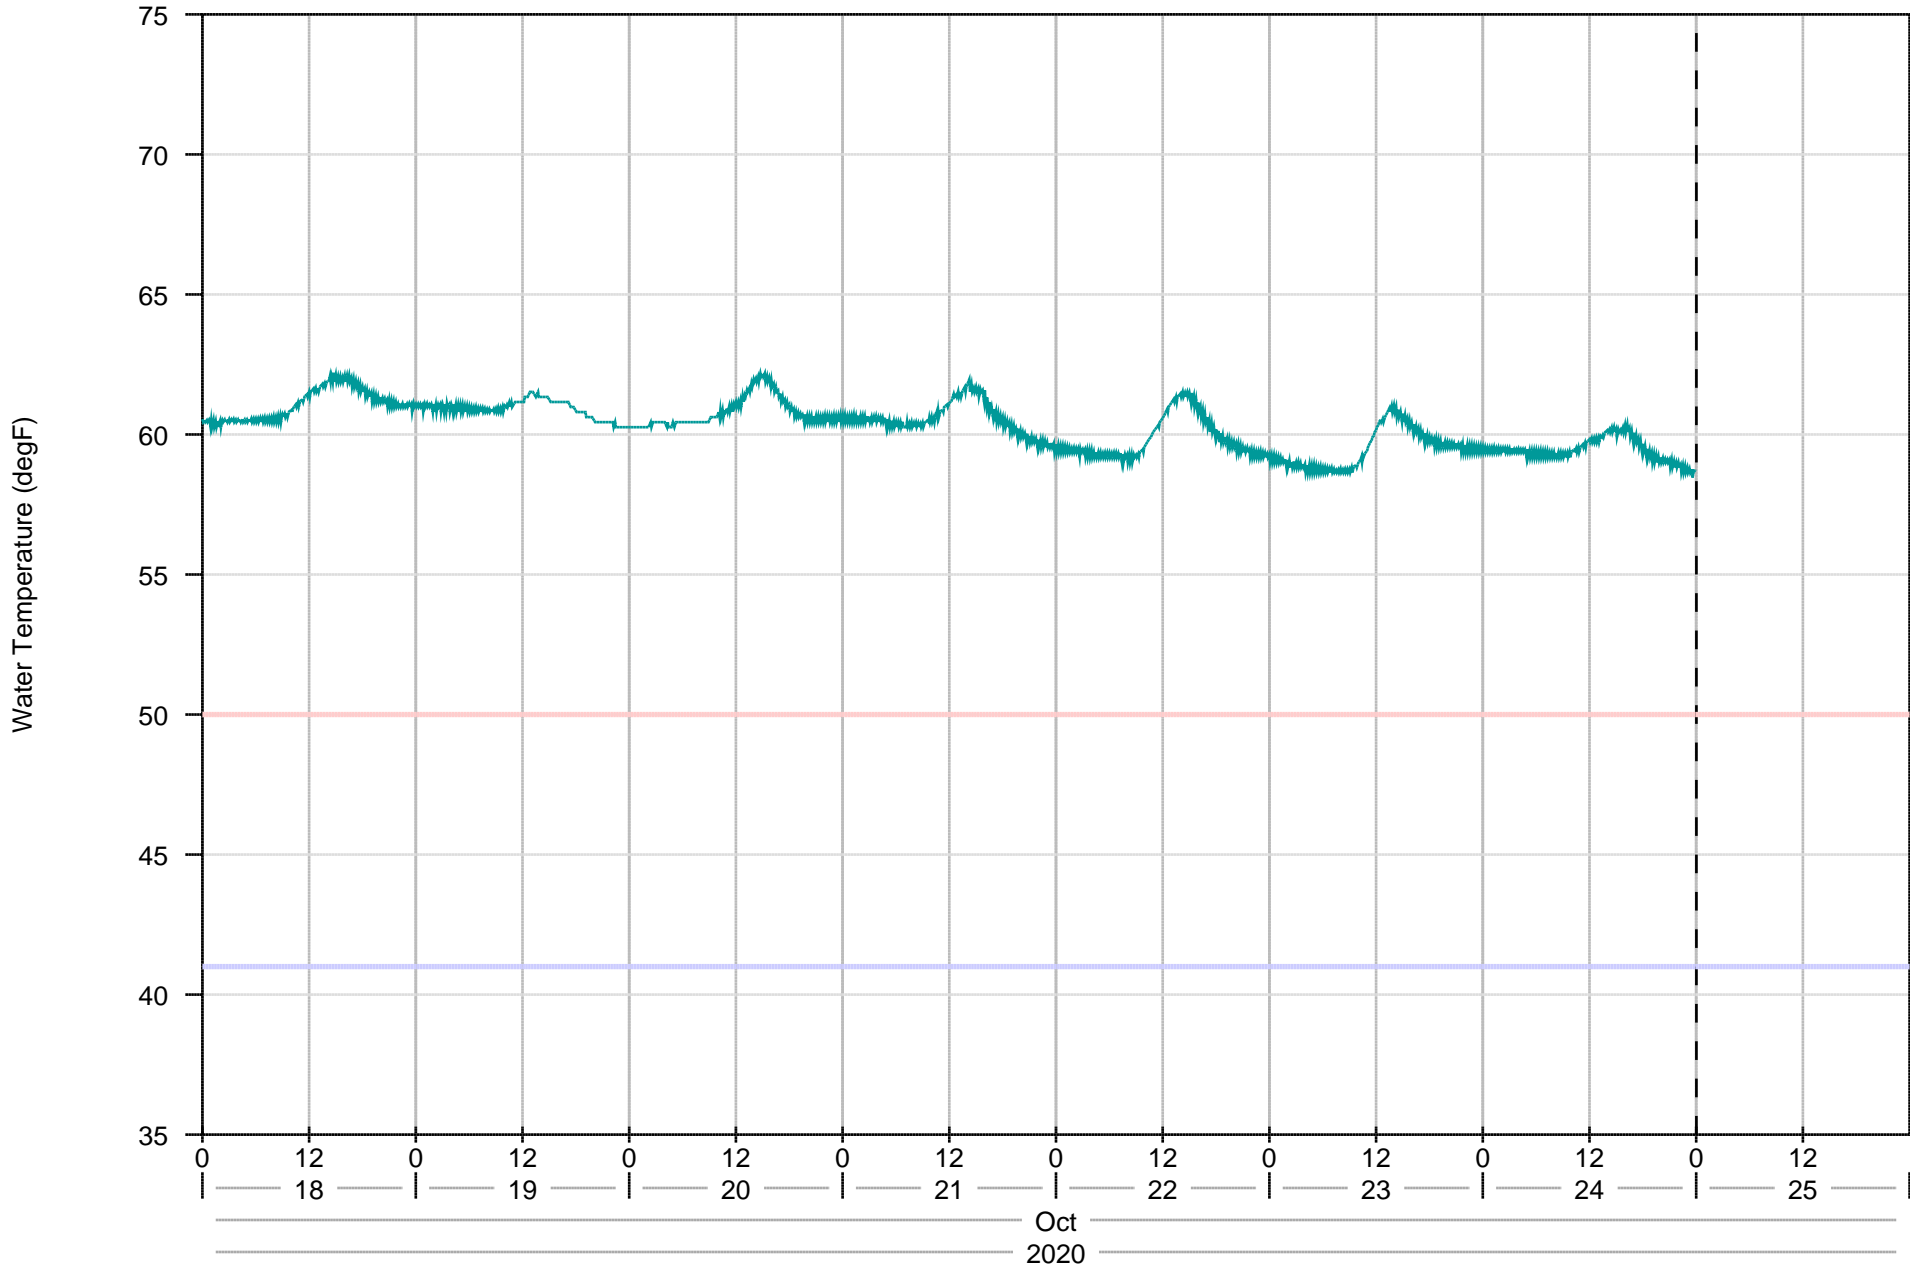

Dexter Boat Ramps - 30 days

Dexter Detail - 7 days

Dexter Detail - 30 days

Dexter Project Annual

Dexter Project Temperatures - 7 days

- DEXO - Instantaneous
- Coordinated Fisheries Max Target
- Coordinated Fisheries Min Target

Dexter Project Temperatures - 365 days

- DEXO - Instantaneous (1day)
- Coordinated Fisheries Max Target
- Coordinated Fisheries Min Target