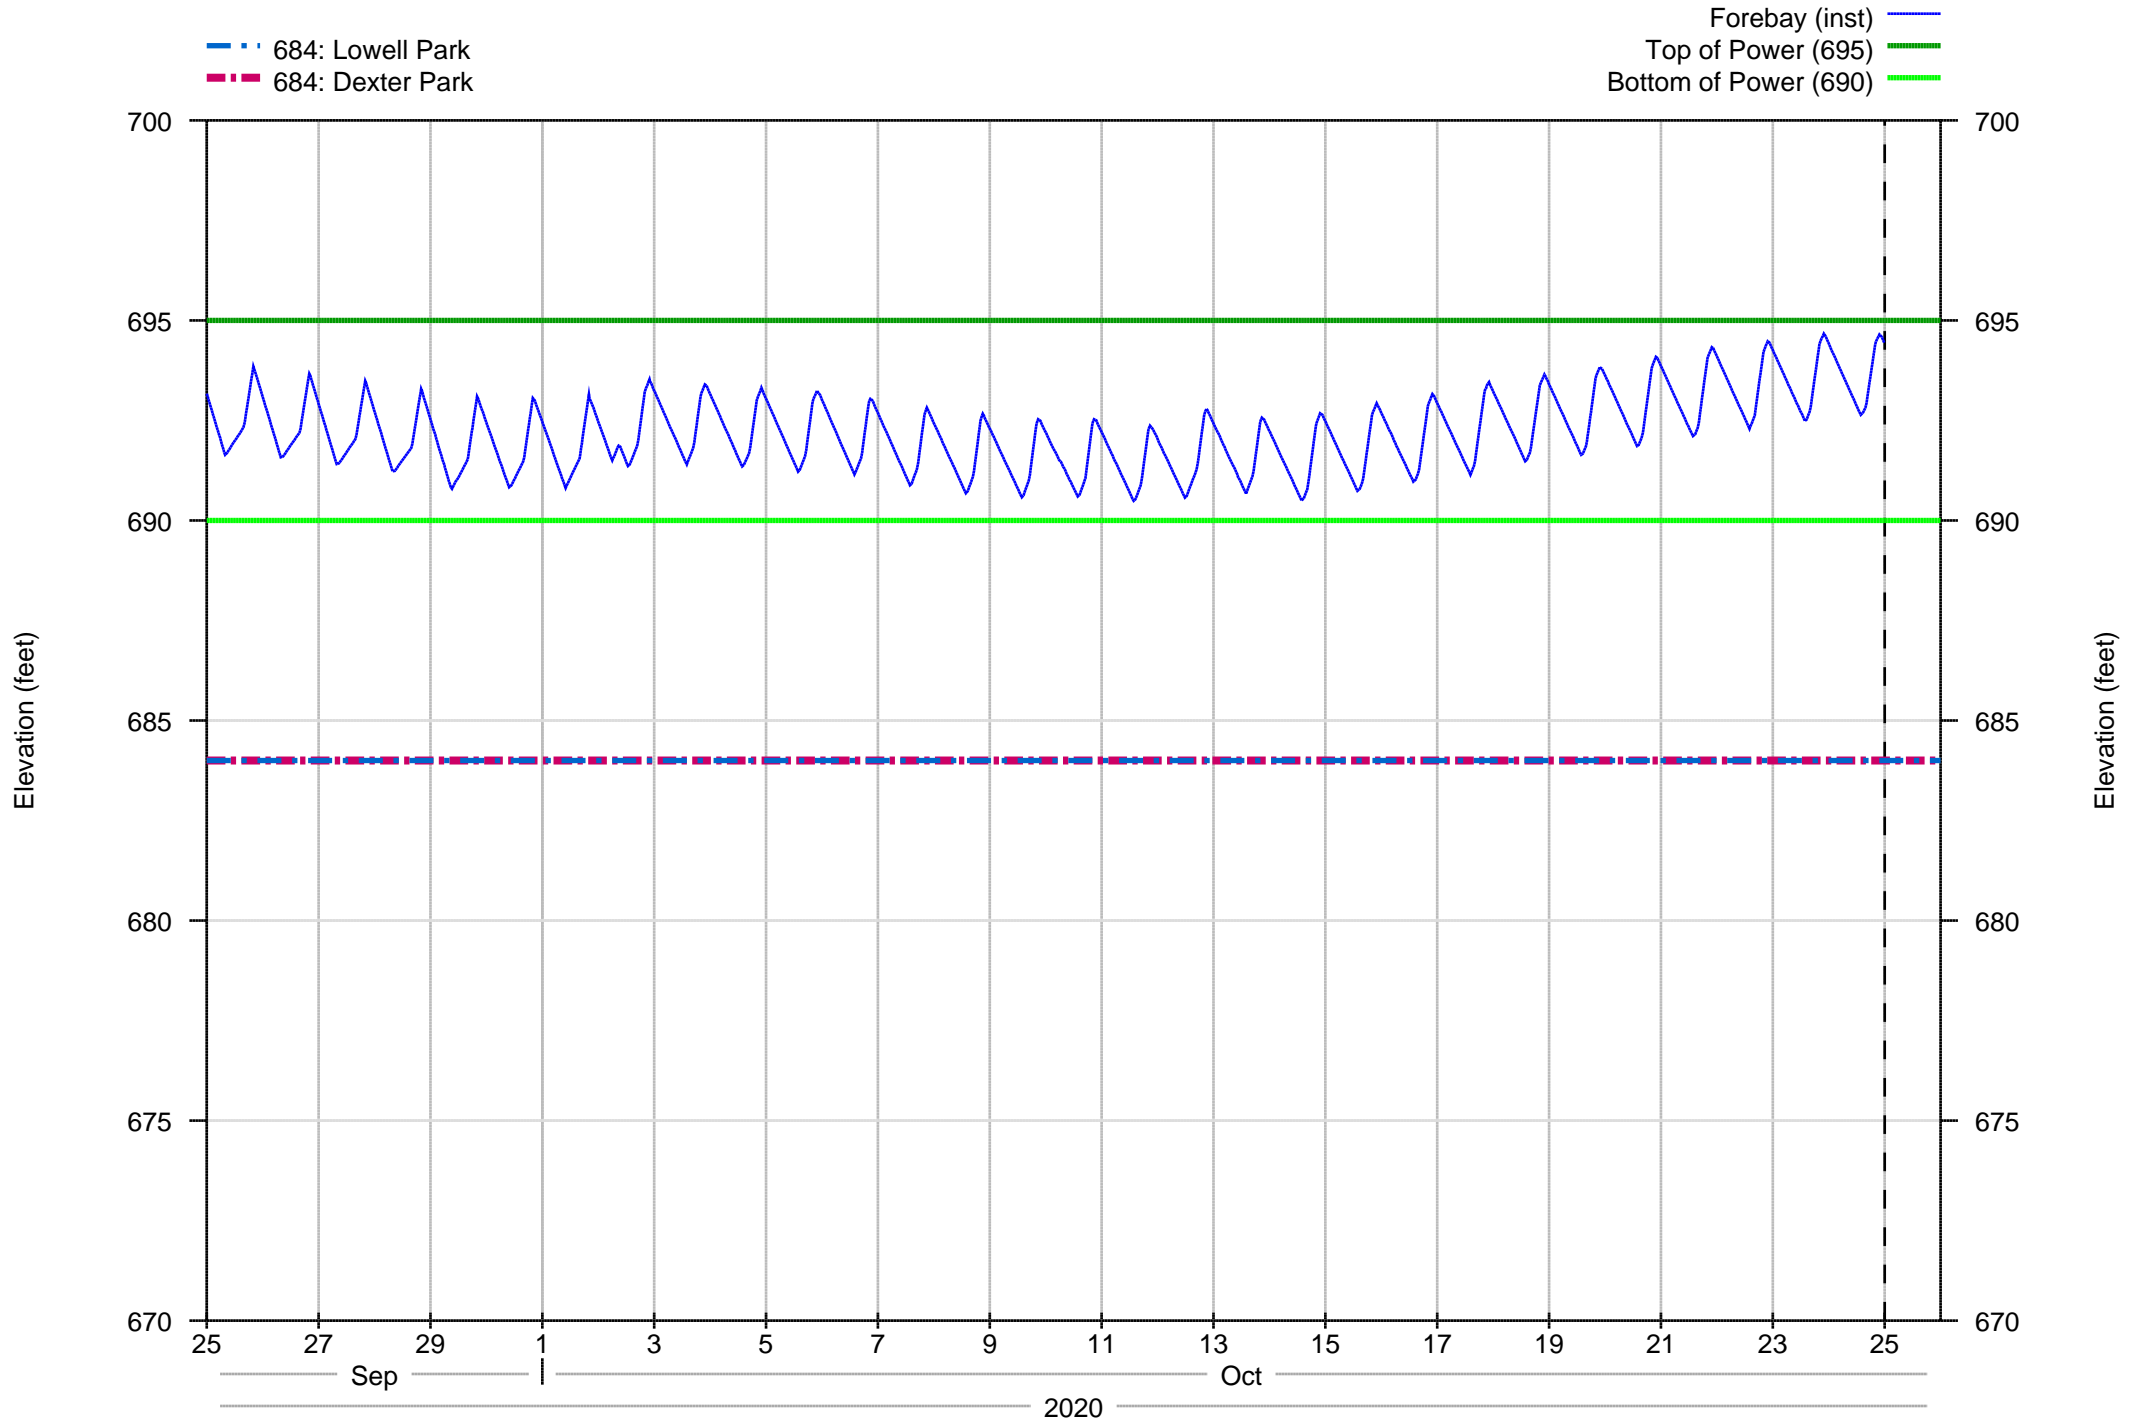

Dexter Boat Ramps - 30 days

Dexter Detail - 7 days

Dexter Detail - 30 days

Dexter Project Annual

Dexter Project Temperatures - 7 days

- DEXO - Instantaneous
- Coordinated Fisheries Max Target
- Coordinated Fisheries Min Target

Dexter Project Temperatures - 365 days

- DEXO - Instantaneous (1day)
- Coordinated Fisheries Max Target
- Coordinated Fisheries Min Target